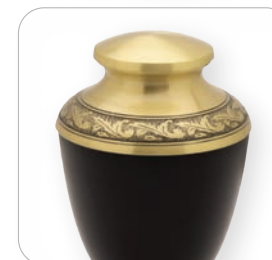

Urns & Keepsakes.....22