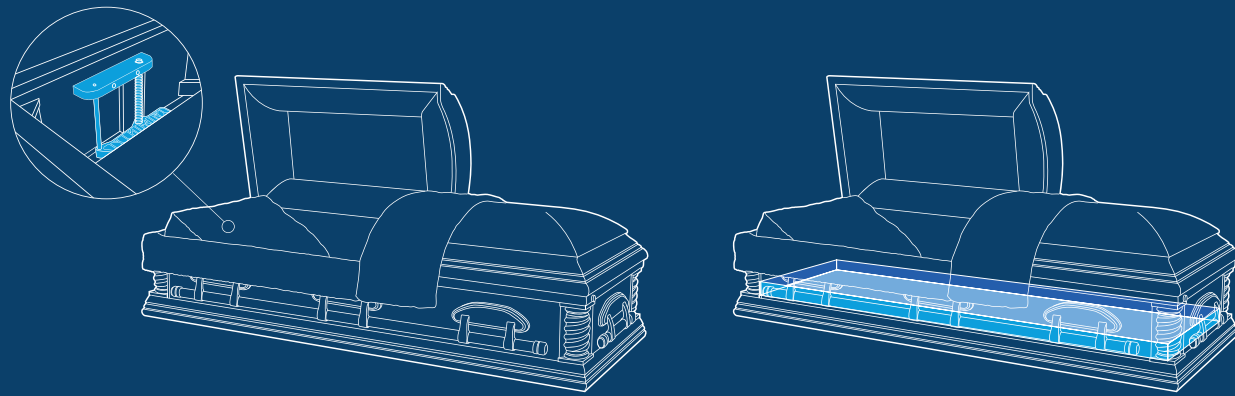

Hercules Silver

Ivory crepe interior
32" Half couch | 265531
32" Full couch | 271335
Additional charge:
decorative-themed kit for lid

Crematable Lift System with Wood Bed

Raise and lower the body with minimal residue (waste) to remove after cremation.