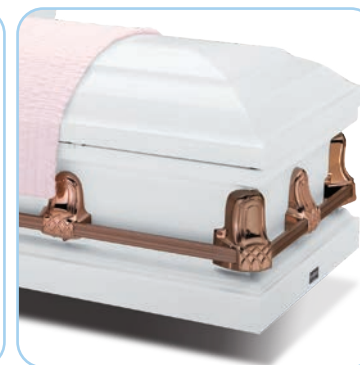

Gemini White/Pink

Moss Pink crepe interior
Half couch | 217379
Full couch | 217380