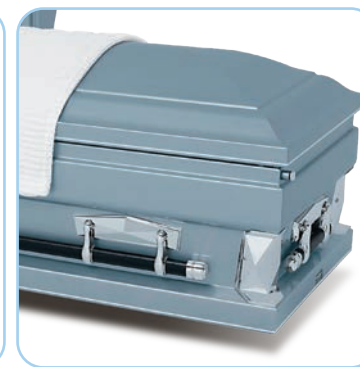

Hercules Blue
Ivory crepe interior
28" Half couch | 274281
Additional charge:
decorative-themed kit for lid