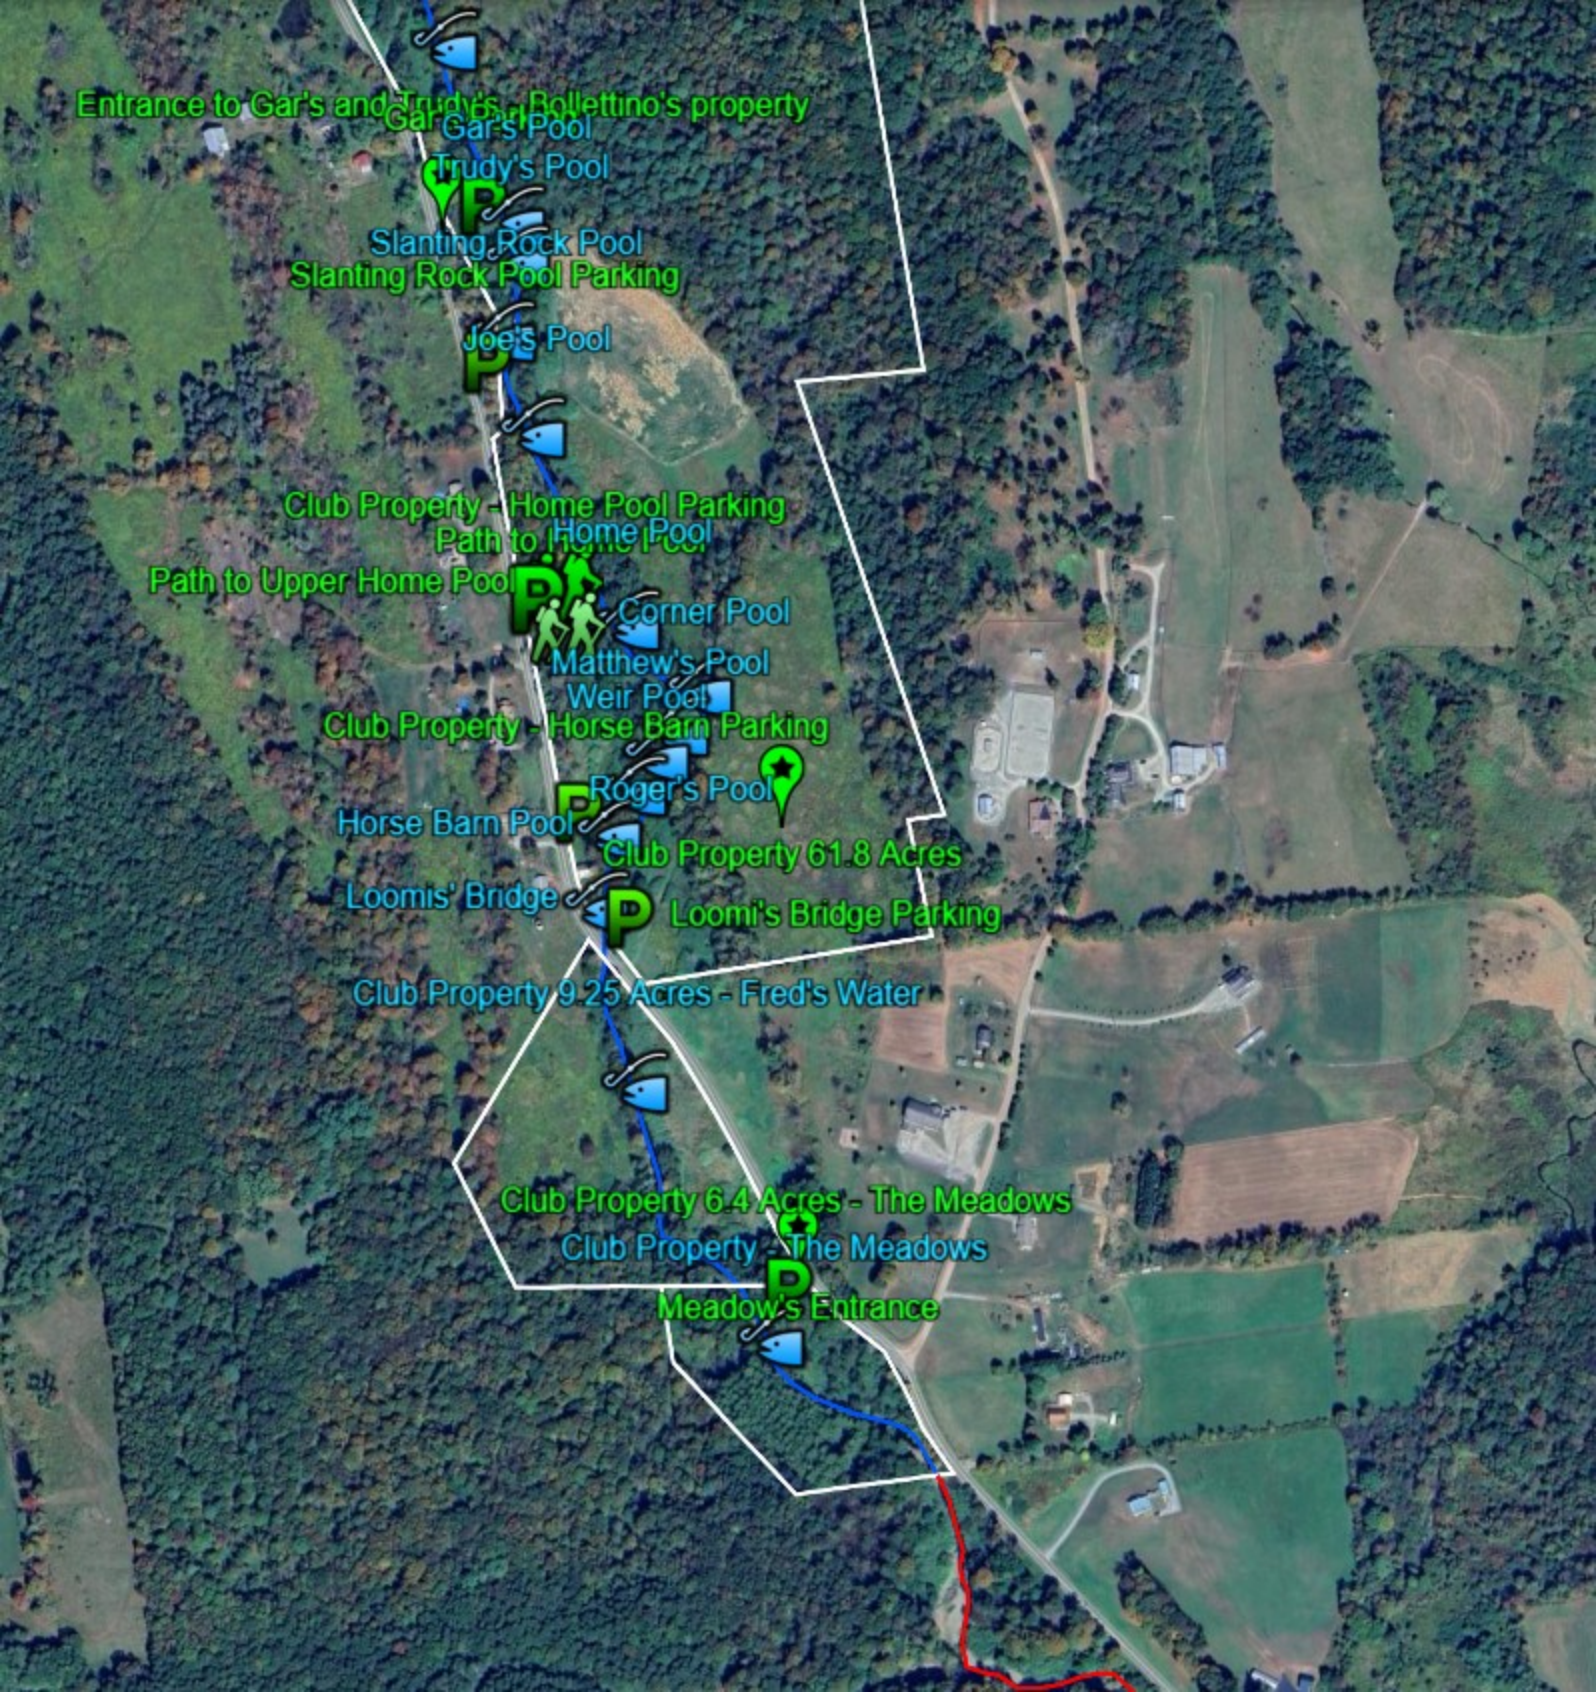

Matthew's Pool

Weir Pool

Club Property - Horse Barn Parking

Roger's Pool

Horse Barn Pool

Club Property 61.8 Acres

Loomis' Bridge

Loomi's Bridge Parking

Club Property 9.25 Acres - Fred's Water

Club Property 6.4 Acres - The Meadows

Club Property - The Meadows

Meadow's Entrance

Dorothy Pazel Property NO FISHING

Club Property 3.47 Acres - Manure Road Parcel

Manure Road - Walking Path

Rice's Upstream & Theobald's Downstream Parking - [CLICK LINK](#)
Manure Road Parking - DO NOT block Manure Road. Park North o...
Rice's Upstream Path

NO FISHING - John & Gillian Ashworth Property - Bill's Pool

Parking at Stone Wall for Danchak Property

Parking for Aldenville Cemetary - [CLICK LINK](#)

Downstream Reach - West Side

Downstream Reach - East Side