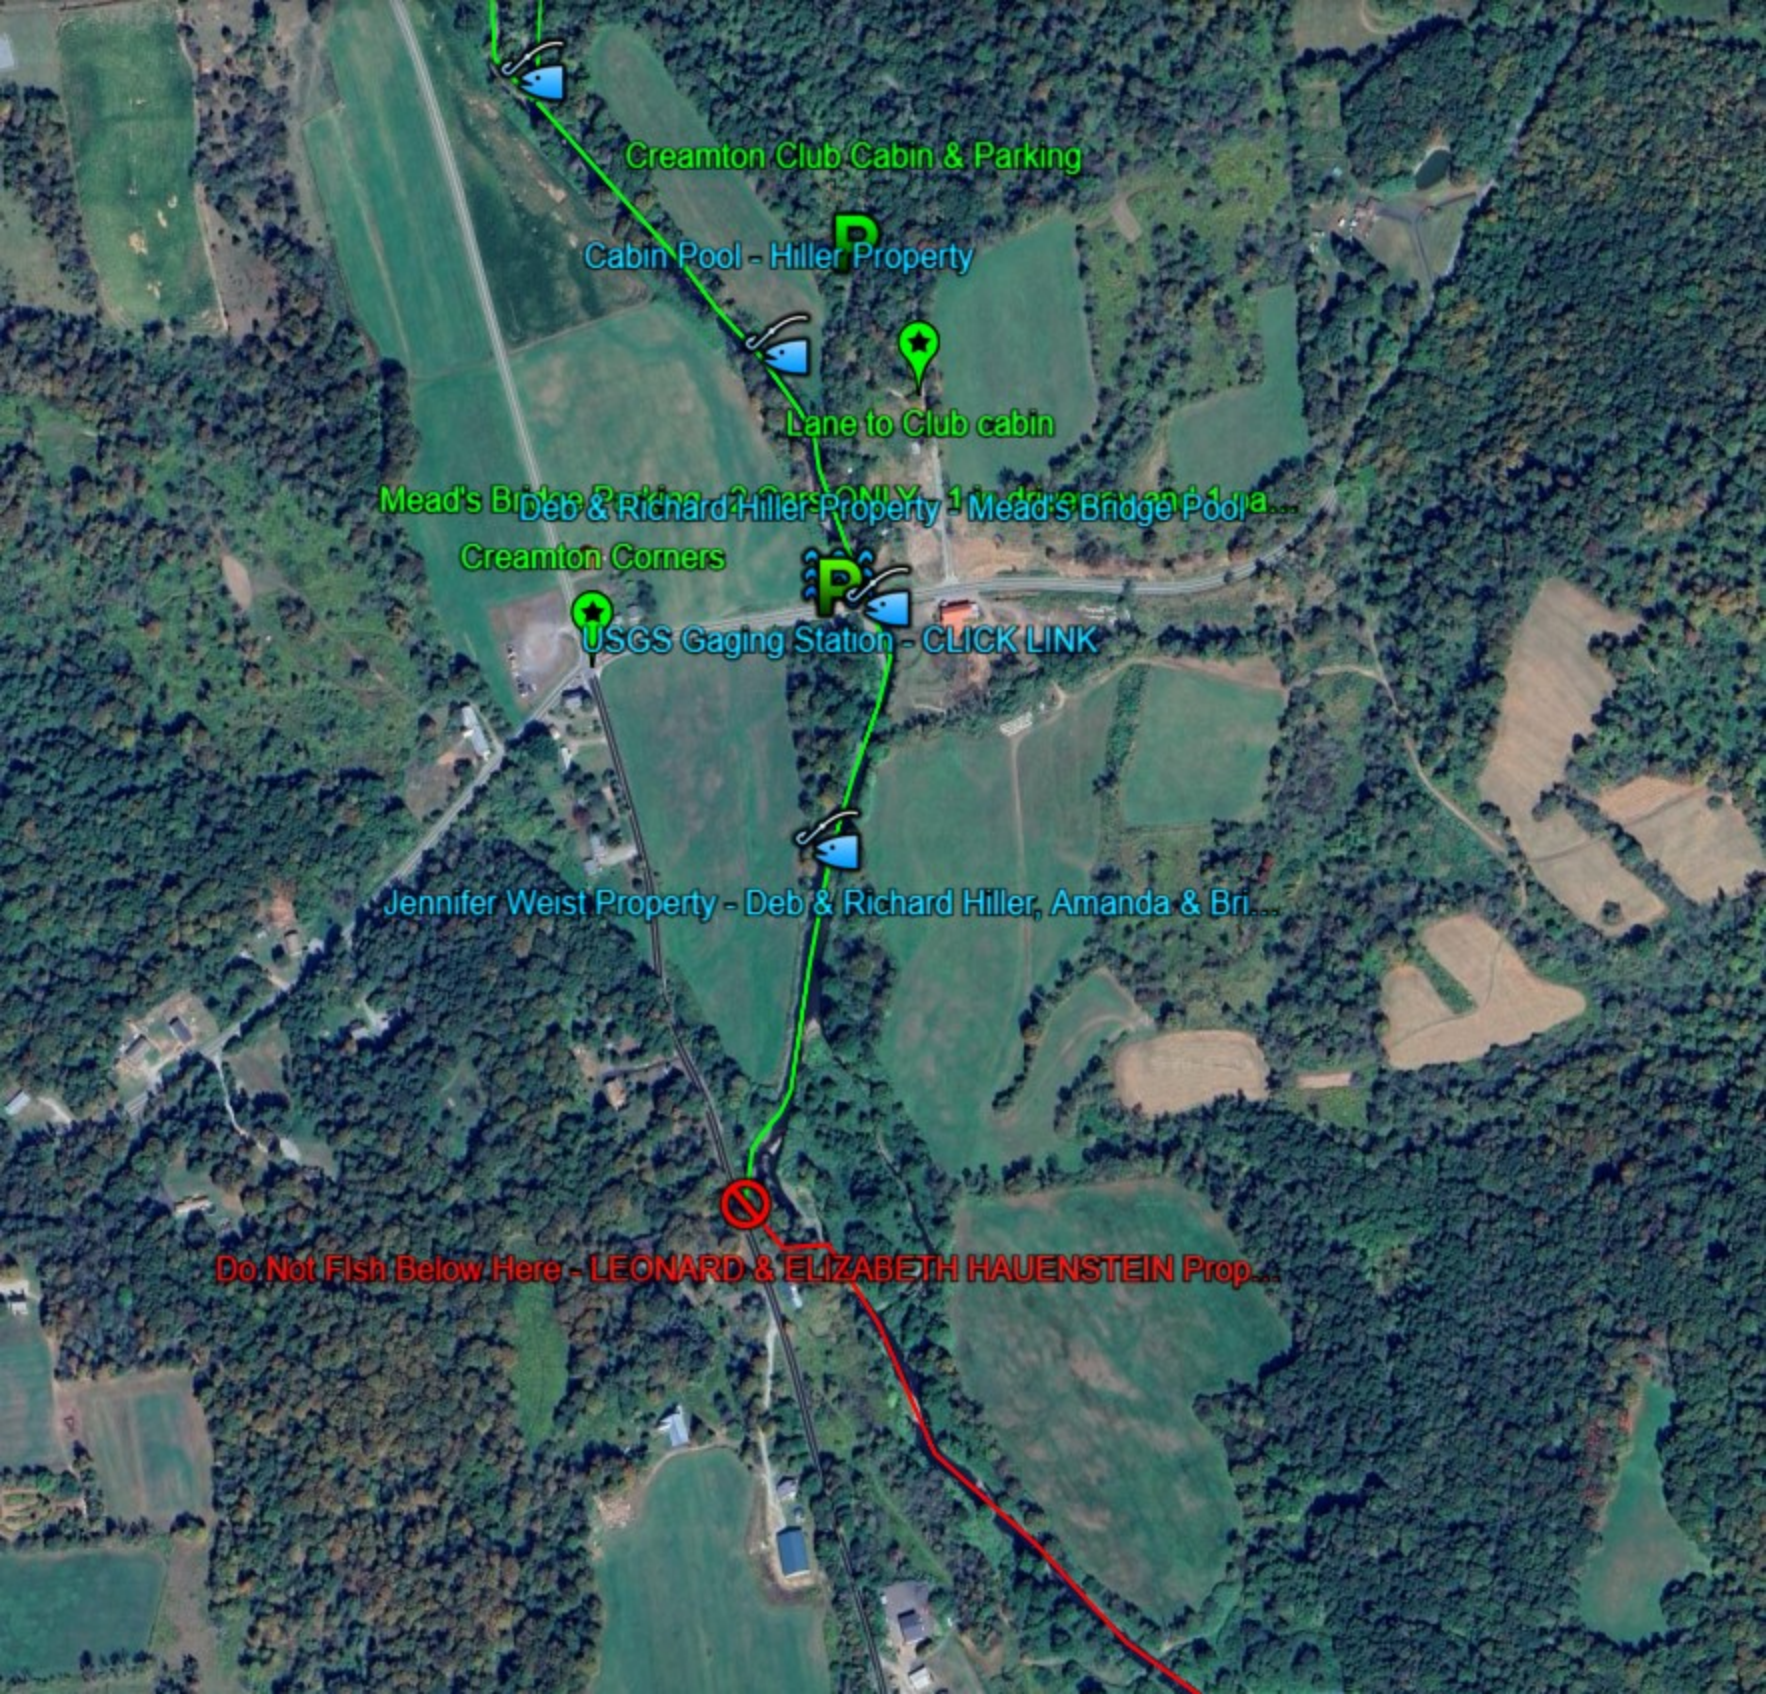

Rice's Upstream & Theobald's Downstream Parking - [CLICK LINK](#)
Manure Road Parking - DO NOT block Manure Road. Park North o...
Rice's Upstream Path

NO FISHING - John & Gillian Ashworth Property - Bill's Pool

No Fishing Above Here

Johnson Creek - West Side Theobald's, East Side Hiller's Pro

Johnson Creek Parking - Theobald's Property

P

Junction Pool

Creamton Club Cabin & Parking

Cabin Pool - Hiller Property

Lane to Club cabin

Mead's Bridge 2 lanes 2 cars ONLY 11' drive way and 11' a...

Creamton Corners

USGS Gaging Station - [CLICK LINK](#)

Jennifer Weist Property - Deb & Richard Hiller, Amanda & Bri...

Do Not Fish Below Here - LEONARD & ELIZABETH HAUENSTEIN Prop...

Parking at Stone Wall for Danchak Property

Parking for Aldenville Cemetary - [CLICK LINK](#)

Downstream Reach - West Side

Downstream Reach - East Side