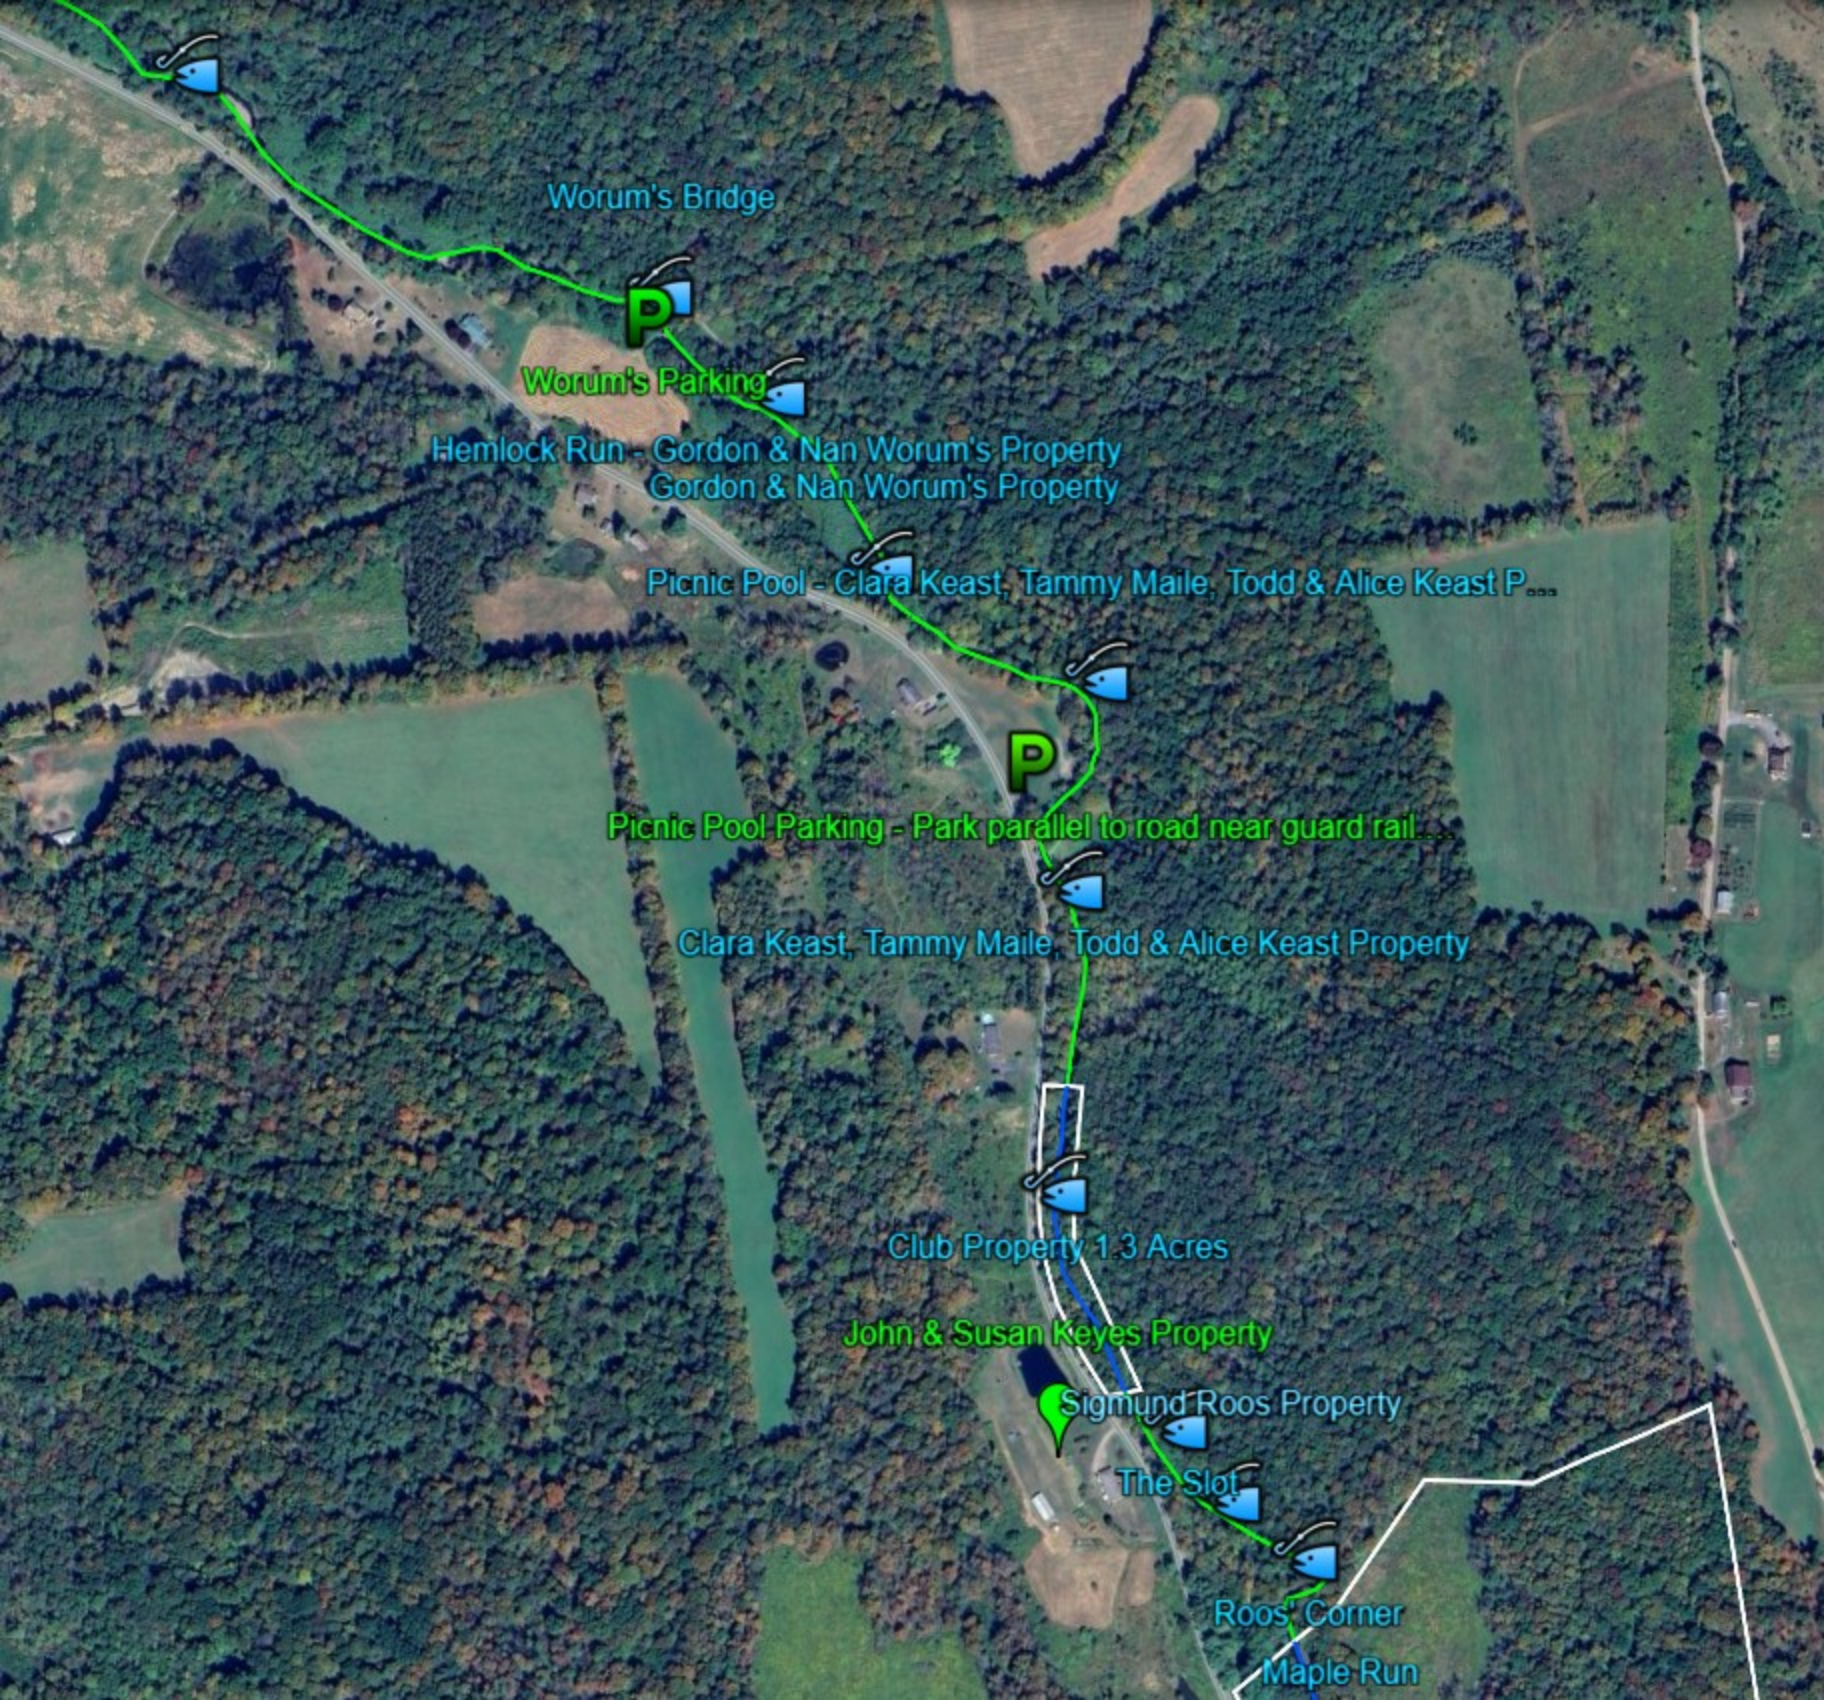

Worum's Bridge

P

Worum's Parking

Hemlock Run - Gordon & Nan Worum's Property
Gordon & Nan Worum's Property

Picnic Pool - Clara Keast, Tammy Maile, Todd & Alice Keast P...

P

Picnic Pool Parking - Park parallel to road near guard rail...

Clara Keast, Tammy Maile, Todd & Alice Keast Property

Club Property 1.3 Acres

John & Susan Keyes Property

Sigmund Roos Property

The Slot

Roos' Corner

Maple Run