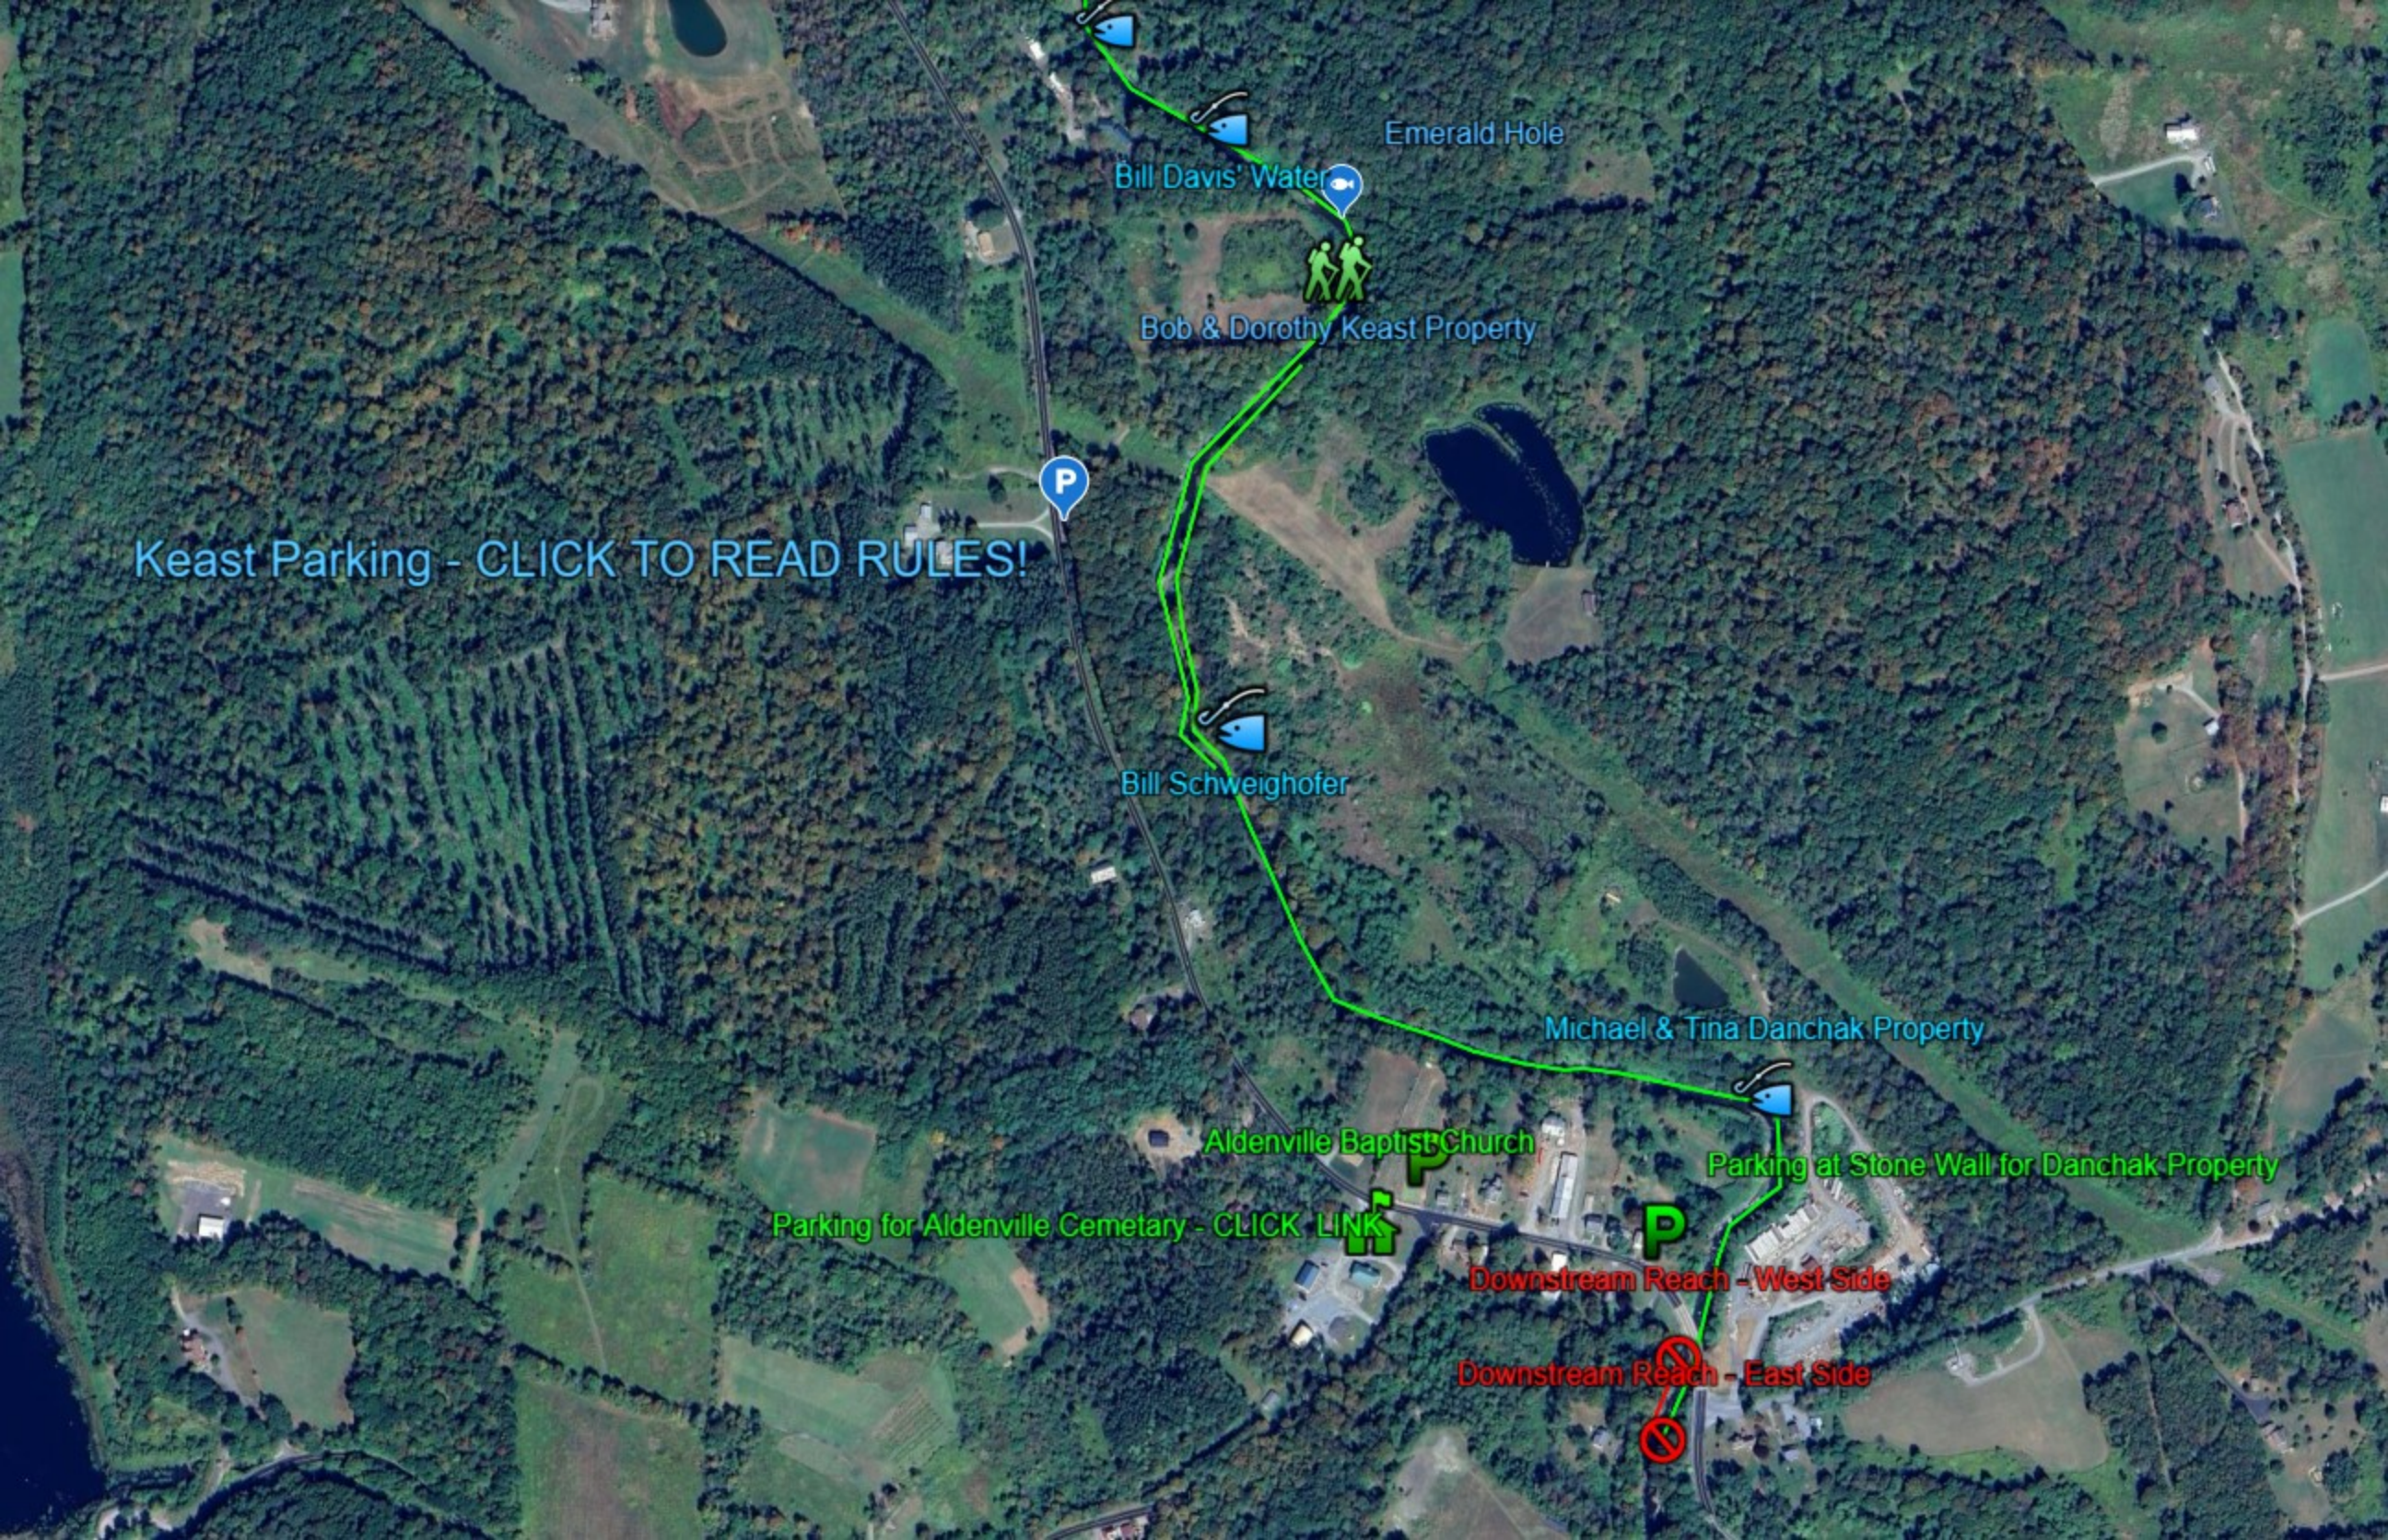

Emerald Hole

Bill Davis' Water

Bob & Dorothy Keast Property

Keast Parking - [CLICK TO READ RULES!](#)

Bill Schweighofer

Michael & Tina Danchak Property

Aldenville Baptist Church

Parking at Stone Wall for Danchak Property

Parking for Aldenville Cemetary - [CLICK LINK](#)

Downstream Reach - West Side

Downstream Reach - East Side