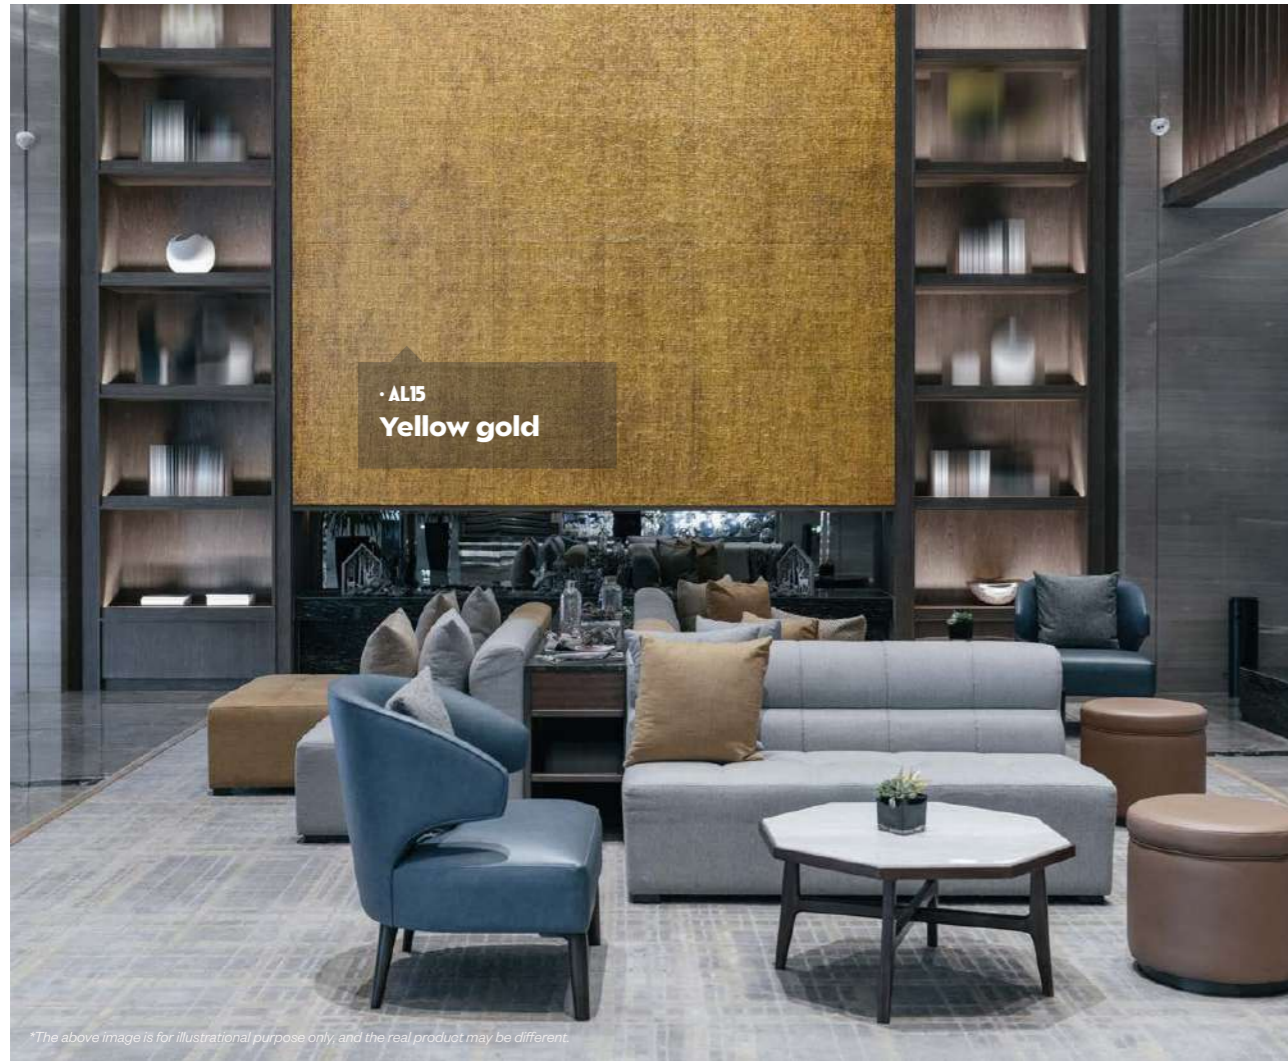

MK18 Beige waves

NE13 Shimmery gold

NE13
Shimmery gold

Metallic Moodboard

AL11

AL15

Metallic | Prestige Line

**The above image is for illustrational purpose only, and the real product may be different.*