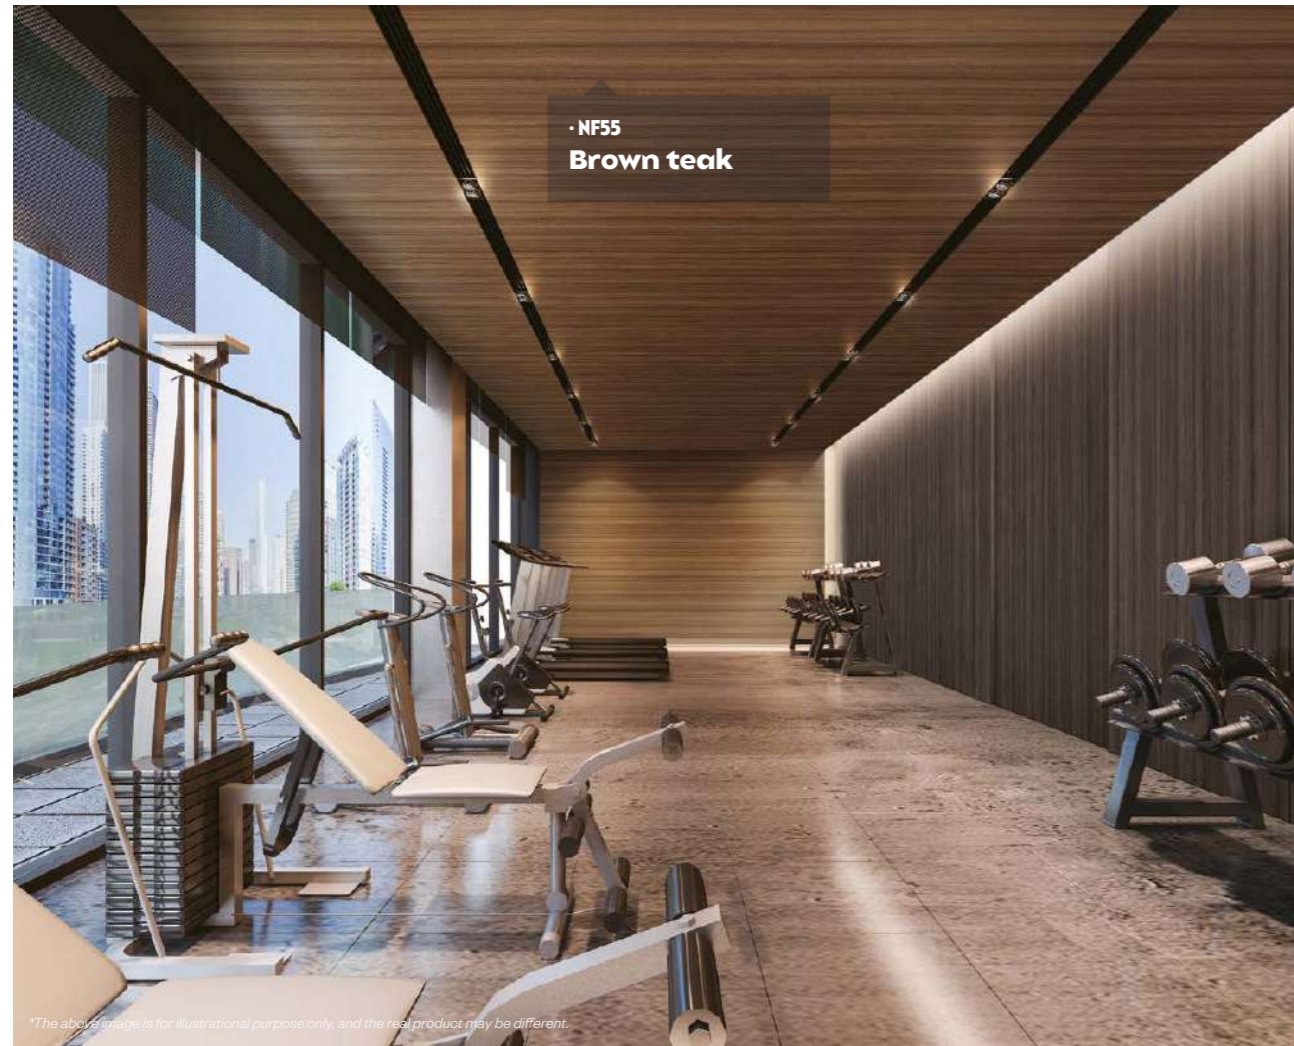

NF51 Red eiche

Dark

F5 Structured oak

NF50 Castagno eiche

CT25 Aged birch

NF55  Brown teak

*The above image is for illustrational purpose only, and the real product may be different.

CT26 Bordeaux birch