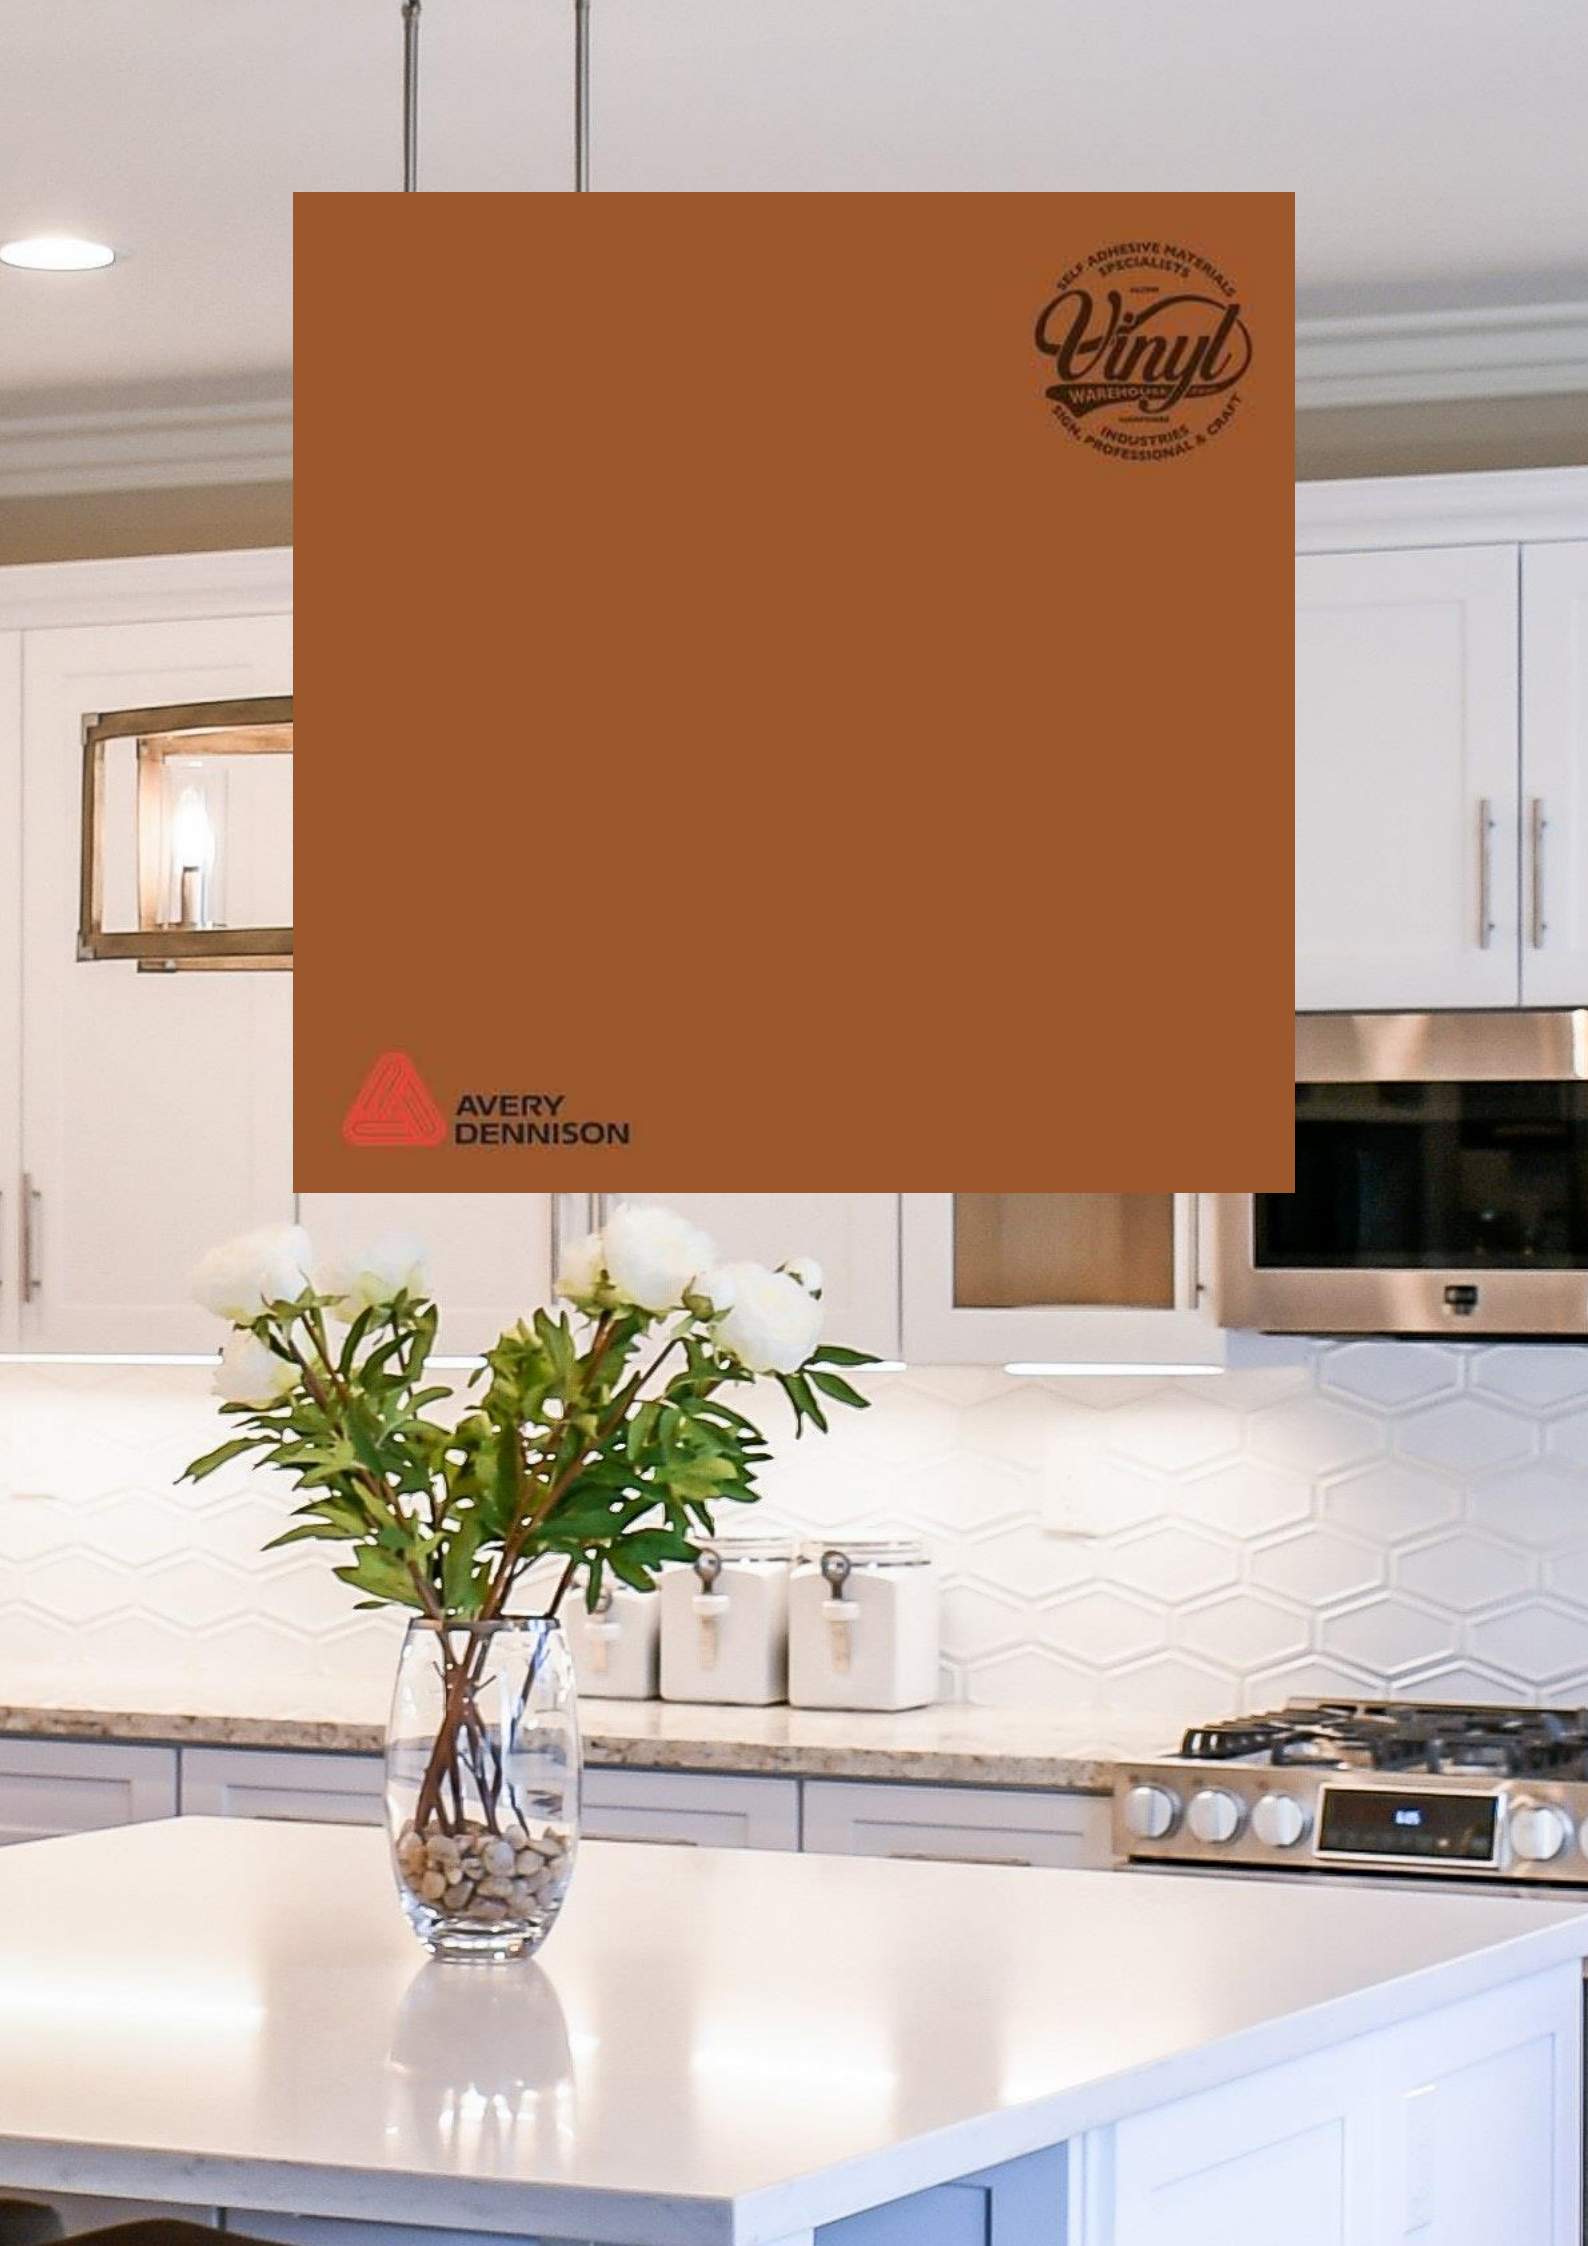

WRAPSTYLE
VINYL WRAPPING

Interior Wrap Specialists

Range

Matte finish

CODE 544

4
SERIES

4
SERIES

4
SERIES