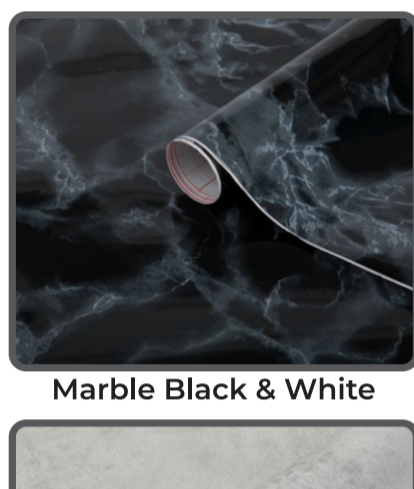

WRAPSTYLE VINYL WRAPPING

Interior Wrap Specialist

STANDARD RANGE SAMPLE BOOKLET

MARBLE, STONE, GRANITE

Marble Romeo Grey

Marble Carrara Grey

Marble Cortes Pale Pink

Marble Grey

Marble White

Marble Cortes Blue

Terrazzo

Marble Carrara Beige

Marble Cortes Grey & Gold

Marble Cortes Brown

Marble Pink

Marble Romeo Matt White

MARBLE, STONE, GRANITE

Marble Romeo Silver

Marble Romeo Gold

Avellino Beton Slate Grey

Marble Black & White

Black Granite Quartz

Granite Black

Concrete Grey