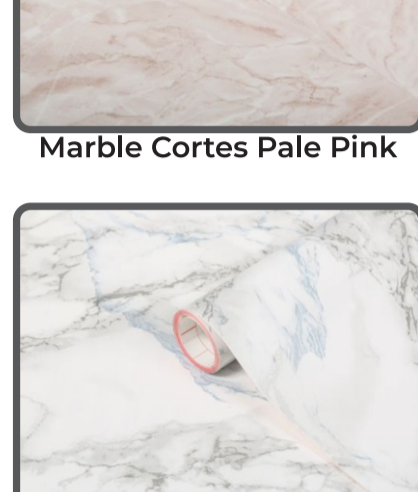

WRAPSTYLE VINYL WRAPPING

Interior Wrap Specialist

STANDARD RANGE SAMPLE BOOKLET

MARBLE, STONE, GRANITE

Marble Romeo Grey

Marble Carrara Grey

Marble Cortes Pale Pink

Marble Grey

Rio Ocean Washed Planks

Rio Coloured Planks

Alder Light

Scandinavian Oak

Walnut Baltimore

WOODS

Pearlwood White

Nordic Elm Light Grey