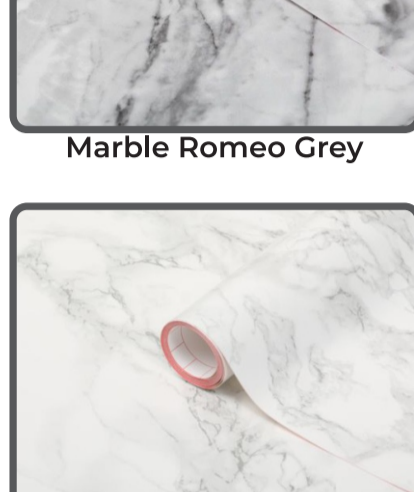

WRAPSTYLE VINYL WRAPPING

Interior Wrap Specialist

STANDARD RANGE SAMPLE BOOKLET

MARBLE, STONE, GRANITE

Marble Romeo Grey

Marble Carrara Grey

Marble Cortes Pale Pink

Marble Grey

Marble White

Marble Cortes Blue

Terrazzo

Marble Carrara Beige

Marble Cortes Grey & Gold

Marble Cortes Brown

Marble Pink

Marble Romeo Matt White