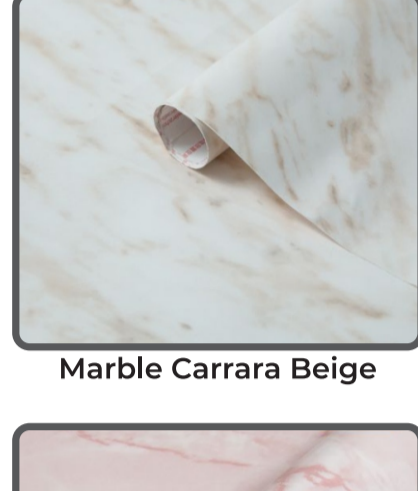

WRAPSTYLE VINYL WRAPPING

Interior Wrap Specialist

STANDARD RANGE SAMPLE BOOKLET

MARBLE, STONE, GRANITE

Marble Romeo Grey

Marble Carrara Grey

Marble Cortes Pale Pink

Marble Grey

Marble White

Marble Cortes Blue

Terrazzo

Marble Carrara Beige

Marble Cortes Grey & Gold

Marble Cortes Brown

Marble Pink

Marble Romeo Matt White

MARBLE, STONE, GRANITE

Marble Romeo Silver

Marble Romeo Gold

Avellino Beton Slate Grey

Marble Black & White

Black Granite Quartz

Granite Black

Concrete Grey

Rio Ocean Washed Planks

Rio Coloured Planks

Alder Light

Scandinavian Oak

Walnut Baltimore

WOODS

Pearlwood White

Nordic Elm Light Grey