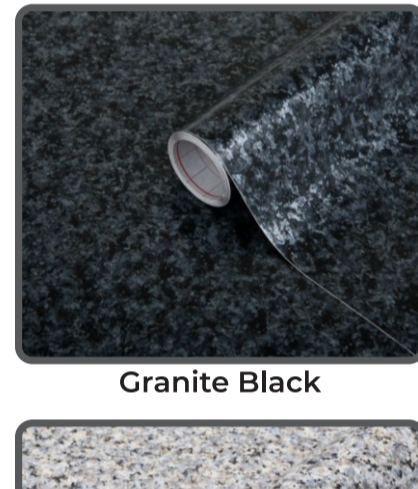

WRAPSTYLE VINYL WRAPPING

Interior Wrap Specialist

STANDARD RANGE SAMPLE BOOKLET

MARBLE, STONE, GRANITE

Marble Romeo Grey

Marble Carrara Grey

Marble Cortes Pale Pink

Marble Grey

Marble White

Marble Cortes Blue

Terrazzo

Marble Carrara Beige

Marble Cortes Grey & Gold

Marble Cortes Brown

Marble Pink

Marble Romeo Matt White

MARBLE, STONE, GRANITE

Marble Romeo Silver

Marble Romeo Gold

Avellino Beton Slate Grey

Marble Black & White

Black Granite Quartz

Granite Black

Concrete Grey

Rio Ocean Washed Planks

Rio Coloured Planks

Alder Light

Scandinavian Oak

Walnut Baltimore

WOODS

Pearlwood White

Nordic Elm Light Grey