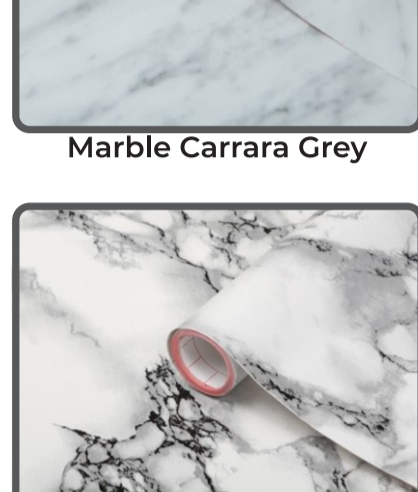

WRAPSTYLE VINYL WRAPPING

Interior Wrap Specialist

STANDARD RANGE SAMPLE BOOKLET

MARBLE, STONE, GRANITE

Marble Romeo Grey

Marble Carrara Grey

Marble Cortes Pale Pink

Marble Grey

Marble White

Marble Cortes Blue

Terrazzo

Marble Carrara Beige

Marble Cortes Grey & Gold

Marble Cortes Brown

Marble Pink

Marble Romeo Matt White

Rio Ocean Washed Planks

Rio Coloured Planks

Alder Light

Scandinavian Oak

Walnut Baltimore

WOODS

Pearlwood White

Nordic Elm Light Grey

Mahogany

Japanese Oak

Beech Planked

Wild Oak

Oak Light

Butchers Block

Nocce Rosales

Blackwood