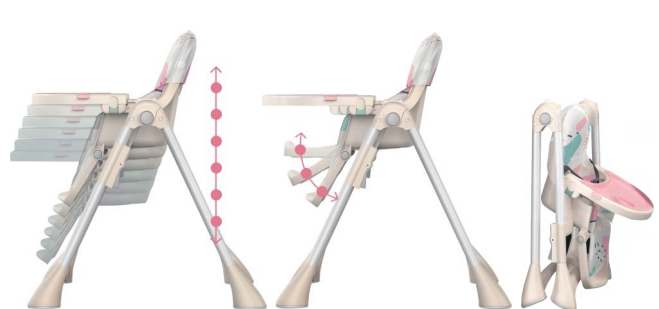

Anhui Talent Baby Products Co.,Ltd

Add:Rome 2653,Blue Mountain CBD ,Baohe Zone,Hefei City,Anhui,China

Mob:0086 18805608002

Mail:Kevin@ahtalent.com

Web:www.titbaby.com

TLT-303

Specification

- Apply to EN14988
- Modern High chair transforms into a toddler chair
- Ages 6m+
- Two Hand operation tray adjustable in three position
- PU fabric and 5 point harness
- Height Adjustable 2 position
- Steel tube with plastic footrest

Picture

TLT-330

Specification

- 2 in 1 high chair, cushion high chair and small chair&table
- PVC cushion
- 5 point harness
- With storage basket
- With double food tray, washable

Picture

TLT-306

Specification

- Food board 3 position adjustable
- Height 6 position adjustable
- Foot rest 3 position adjustable
- With PVC cover
- Double food tray
- With storage basket
- With wheels

Picture

TLT-320

Specification

- 2 in 1 high chair, cushion high chair and small chair
- PVC cushion
- 5 point harness
- Foldable
- With storage basket
- With double food tray, washable