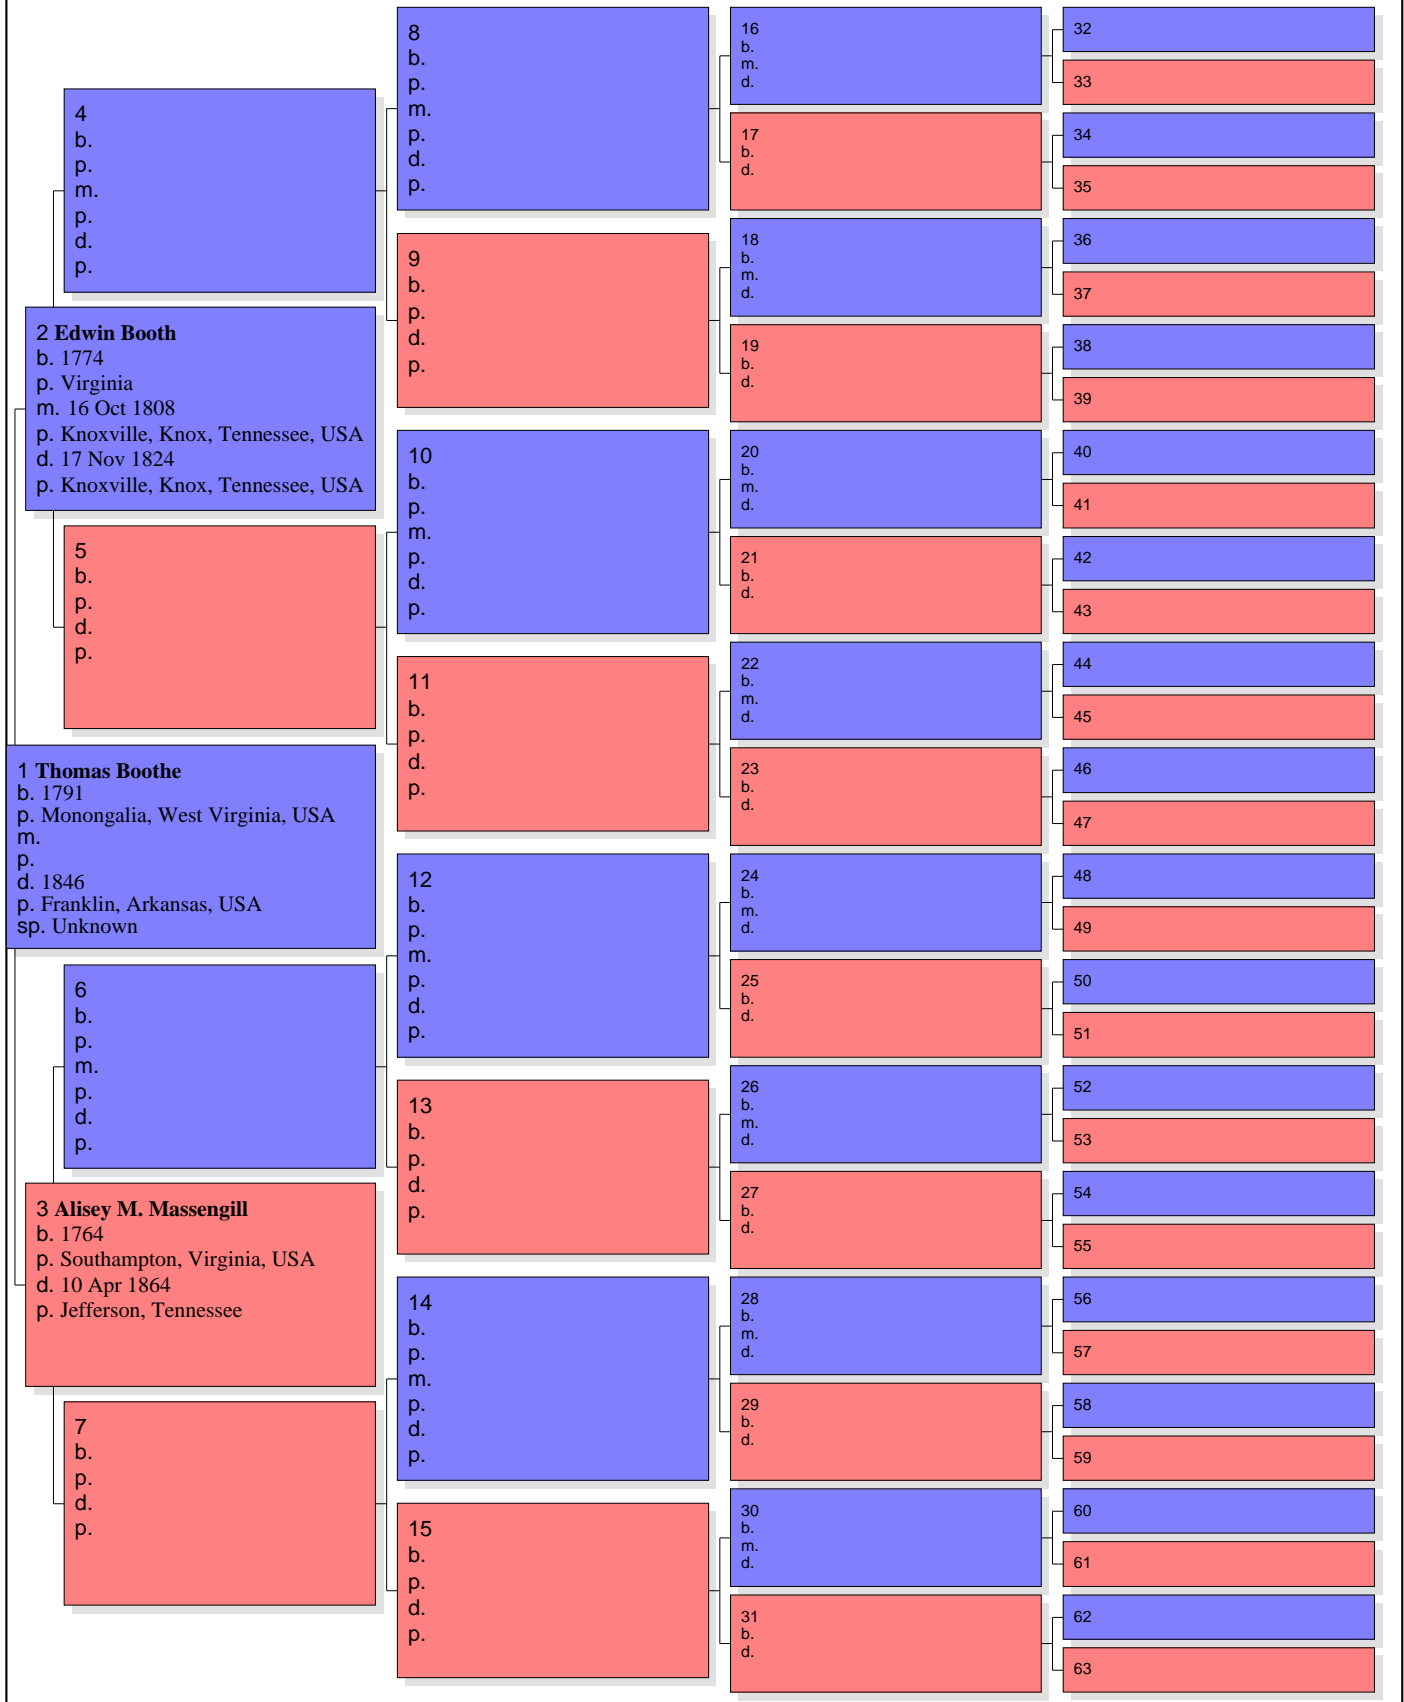

Pedigree Chart for Barbara Lynne Hicks

Chart no. 1

Pedigree Chart for Barbara Lynne Hicks

No. 1 on this chart is the same as no. 33 on chart no. 1

Chart no. 2

Pedigree Chart for Barbara Lynne Hicks

No. 1 on this chart is the same as no. 42 on chart no. 1

Chart no. 3

Pedigree Chart for Barbara Lynne Hicks

No. 1 on this chart is the same as no. 43 on chart no. 1

Chart no. 4

Pedigree Chart for Barbara Lynne Hicks

No. 1 on this chart is the same as no. 54 on chart no. 1

Chart no. 5

Pedigree Chart for Barbara Lynne Hicks

No. 1 on this chart is the same as no. 55 on chart no. 1

Chart no. 6

Pedigree Chart for Barbara Lynne Hicks

No. 1 on this chart is the same as no. 63 on chart no. 1

Chart no. 7