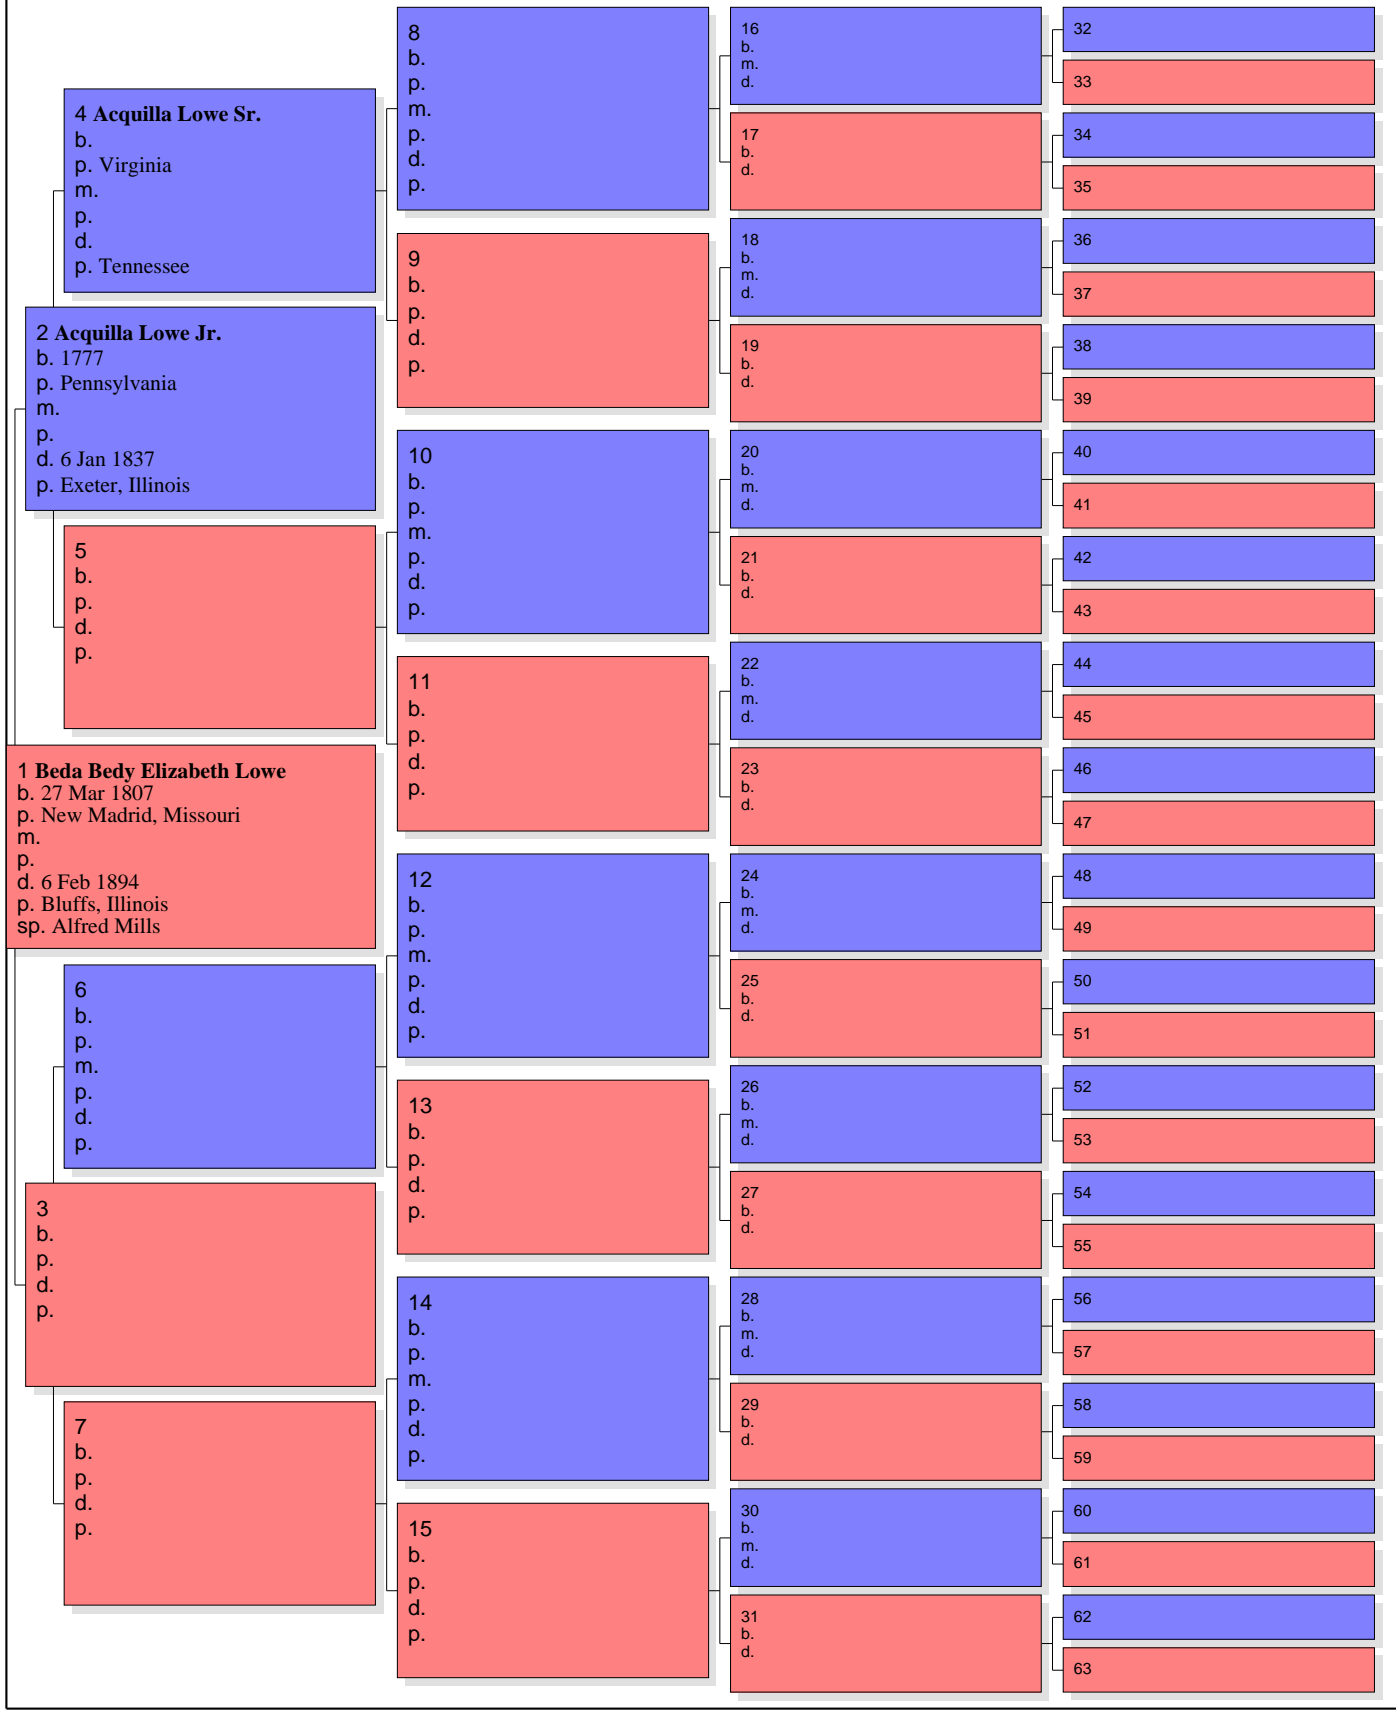

Pedigree Chart for Barbara Lynne Hicks

Chart no. 1

Pedigree Chart for Barbara Lynne Hicks

No. 1 on this chart is the same as no. 33 on chart no. 1

Chart no. 2

Pedigree Chart for Barbara Lynne Hicks

No. 1 on this chart is the same as no. 42 on chart no. 1

Chart no. 3

Pedigree Chart for Barbara Lynne Hicks

No. 1 on this chart is the same as no. 43 on chart no. 1

Chart no. 4

Pedigree Chart for Barbara Lynne Hicks

No. 1 on this chart is the same as no. 54 on chart no. 1

Chart no. 5

Pedigree Chart for Barbara Lynne Hicks

No. 1 on this chart is the same as no. 55 on chart no. 1

Chart no. 6

Pedigree Chart for Barbara Lynne Hicks

No. 1 on this chart is the same as no. 63 on chart no. 1

Chart no. 7