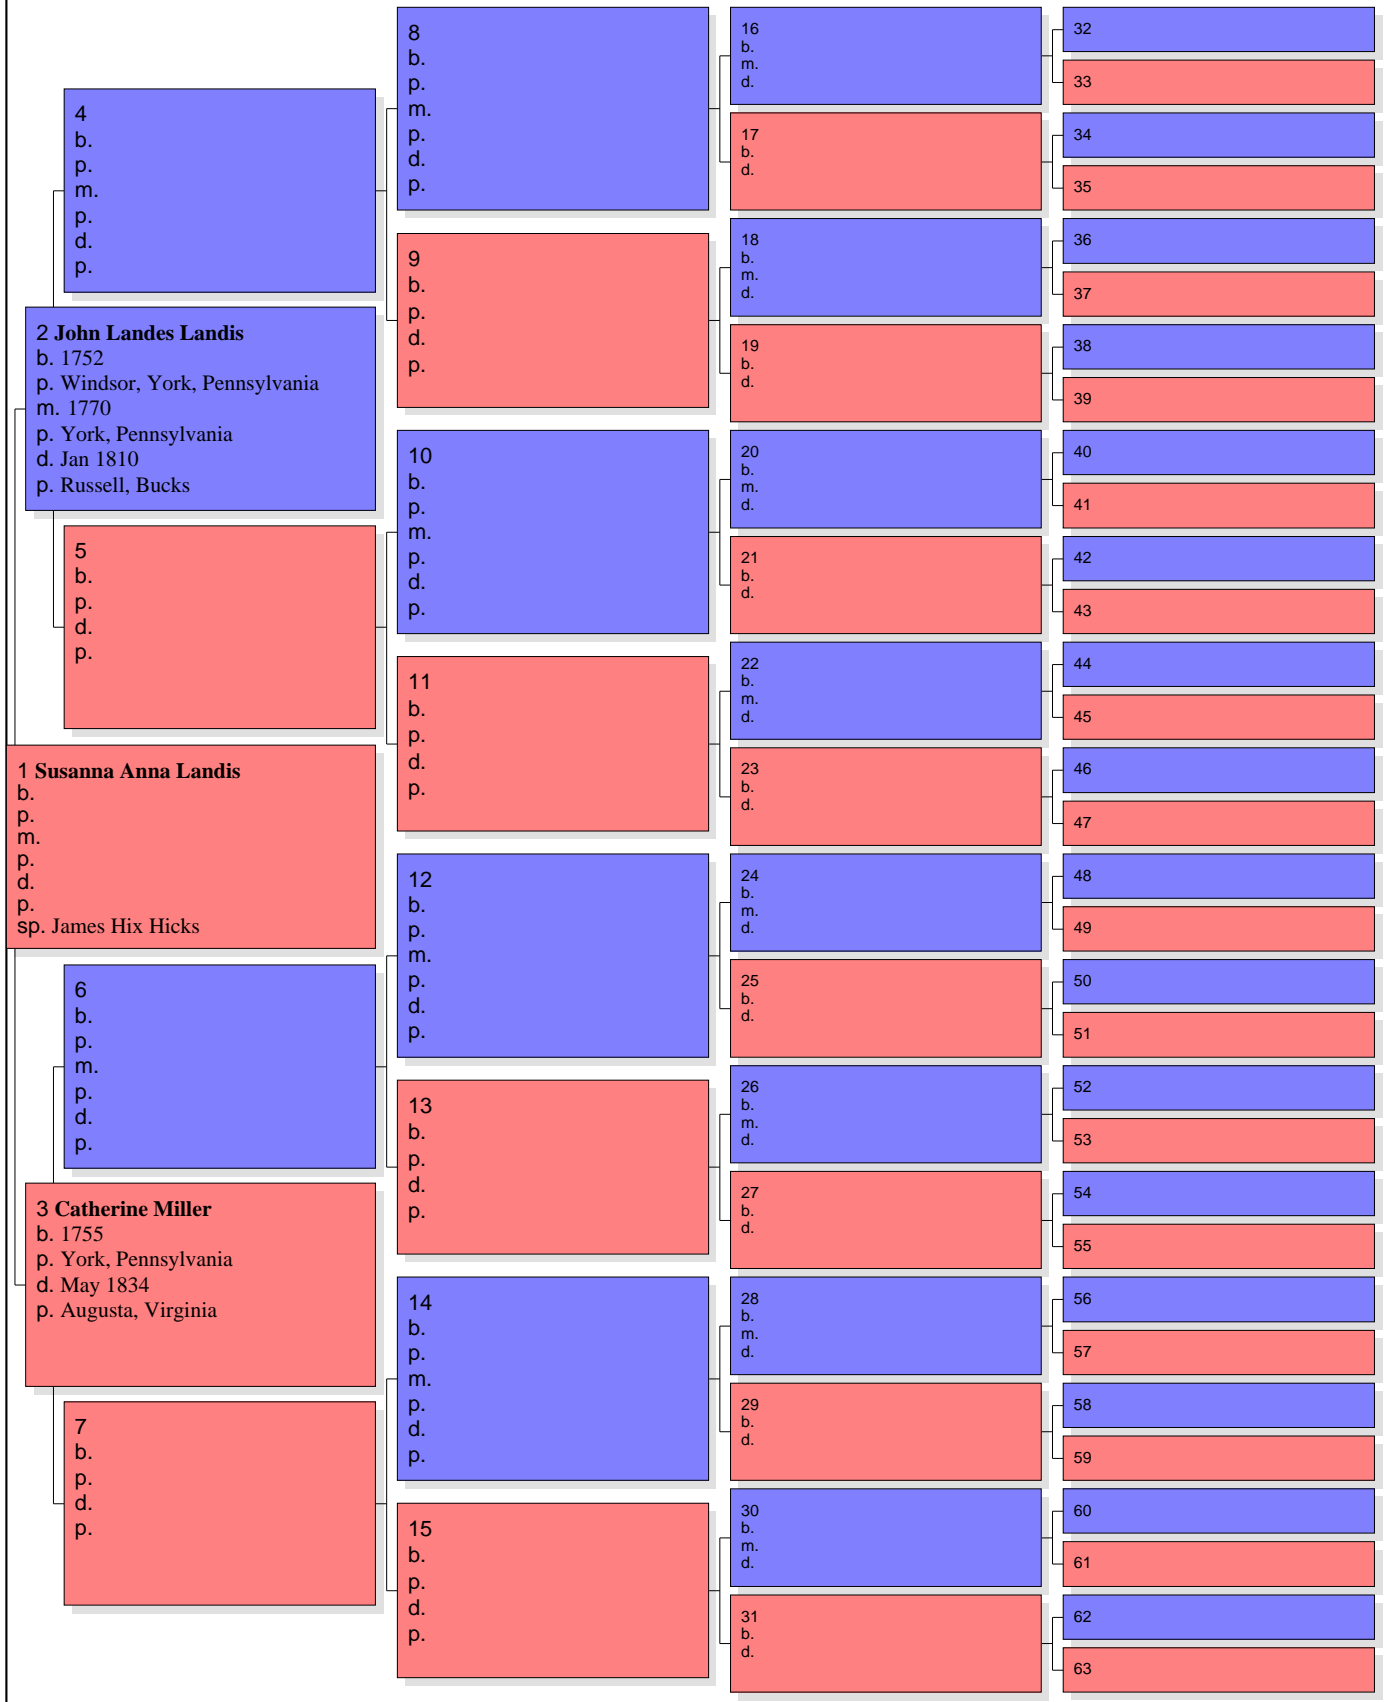

Pedigree Chart for Barbara Lynne Hicks

Chart no. 1

Pedigree Chart for Barbara Lynne Hicks

No. 1 on this chart is the same as no. 33 on chart no. 1

Chart no. 2

Pedigree Chart for Barbara Lynne Hicks

No. 1 on this chart is the same as no. 42 on chart no. 1

Chart no. 3

Pedigree Chart for Barbara Lynne Hicks

No. 1 on this chart is the same as no. 43 on chart no. 1

Chart no. 4

Pedigree Chart for Barbara Lynne Hicks

No. 1 on this chart is the same as no. 54 on chart no. 1

Chart no. 5

Pedigree Chart for Barbara Lynne Hicks

No. 1 on this chart is the same as no. 55 on chart no. 1

Chart no. 6

Pedigree Chart for Barbara Lynne Hicks

No. 1 on this chart is the same as no. 63 on chart no. 1

Chart no. 7