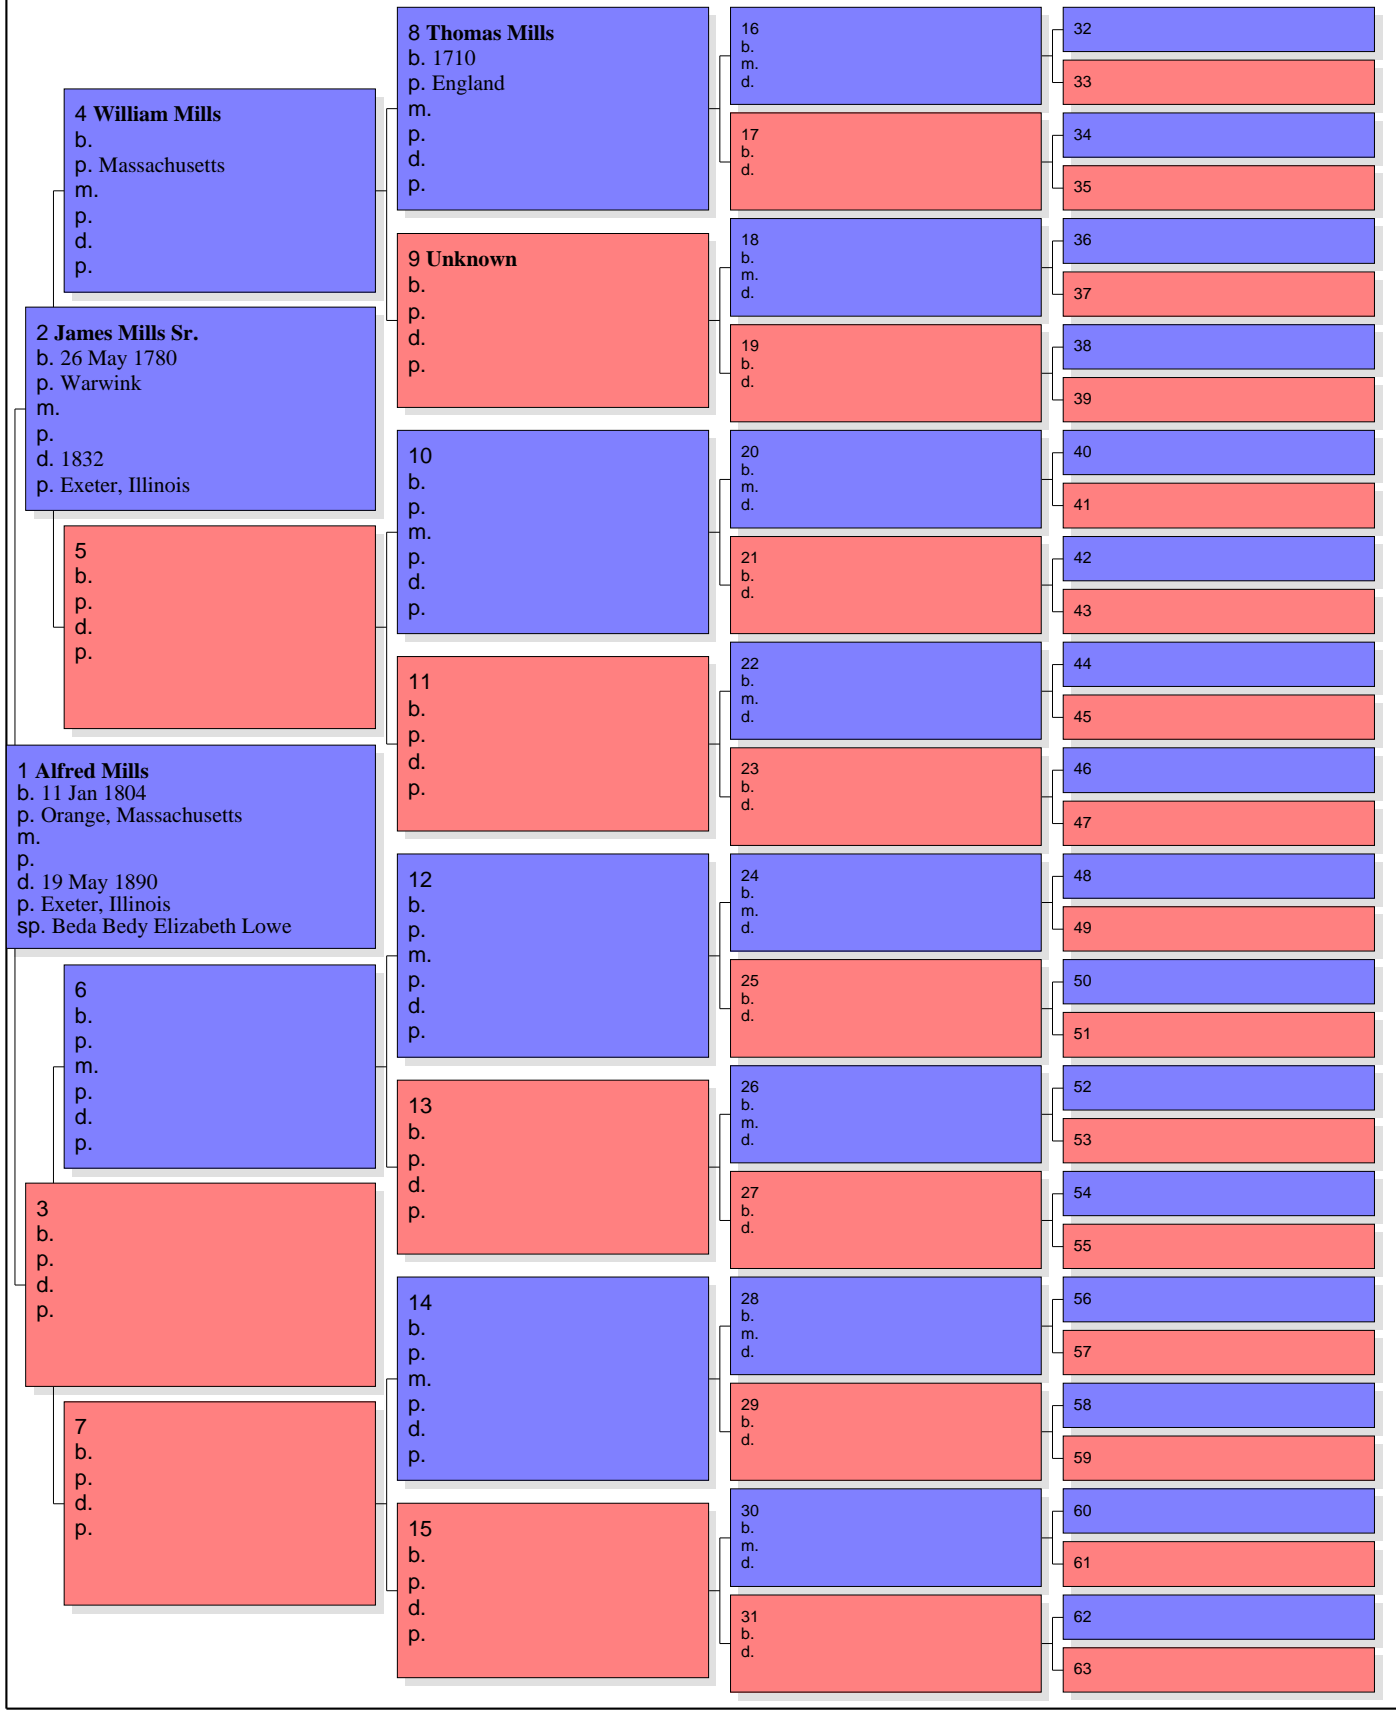

Pedigree Chart for Barbara Lynne Hicks

Chart no. 1

Pedigree Chart for Barbara Lynne Hicks

No. 1 on this chart is the same as no. 33 on chart no. 1

Chart no. 2

Pedigree Chart for Barbara Lynne Hicks

No. 1 on this chart is the same as no. 42 on chart no. 1

Chart no. 3

Pedigree Chart for Barbara Lynne Hicks

No. 1 on this chart is the same as no. 43 on chart no. 1

Chart no. 4

Pedigree Chart for Barbara Lynne Hicks

No. 1 on this chart is the same as no. 54 on chart no. 1

Chart no. 5

Pedigree Chart for Barbara Lynne Hicks

No. 1 on this chart is the same as no. 55 on chart no. 1

Chart no. 6

Pedigree Chart for Barbara Lynne Hicks

No. 1 on this chart is the same as no. 63 on chart no. 1

Chart no. 7