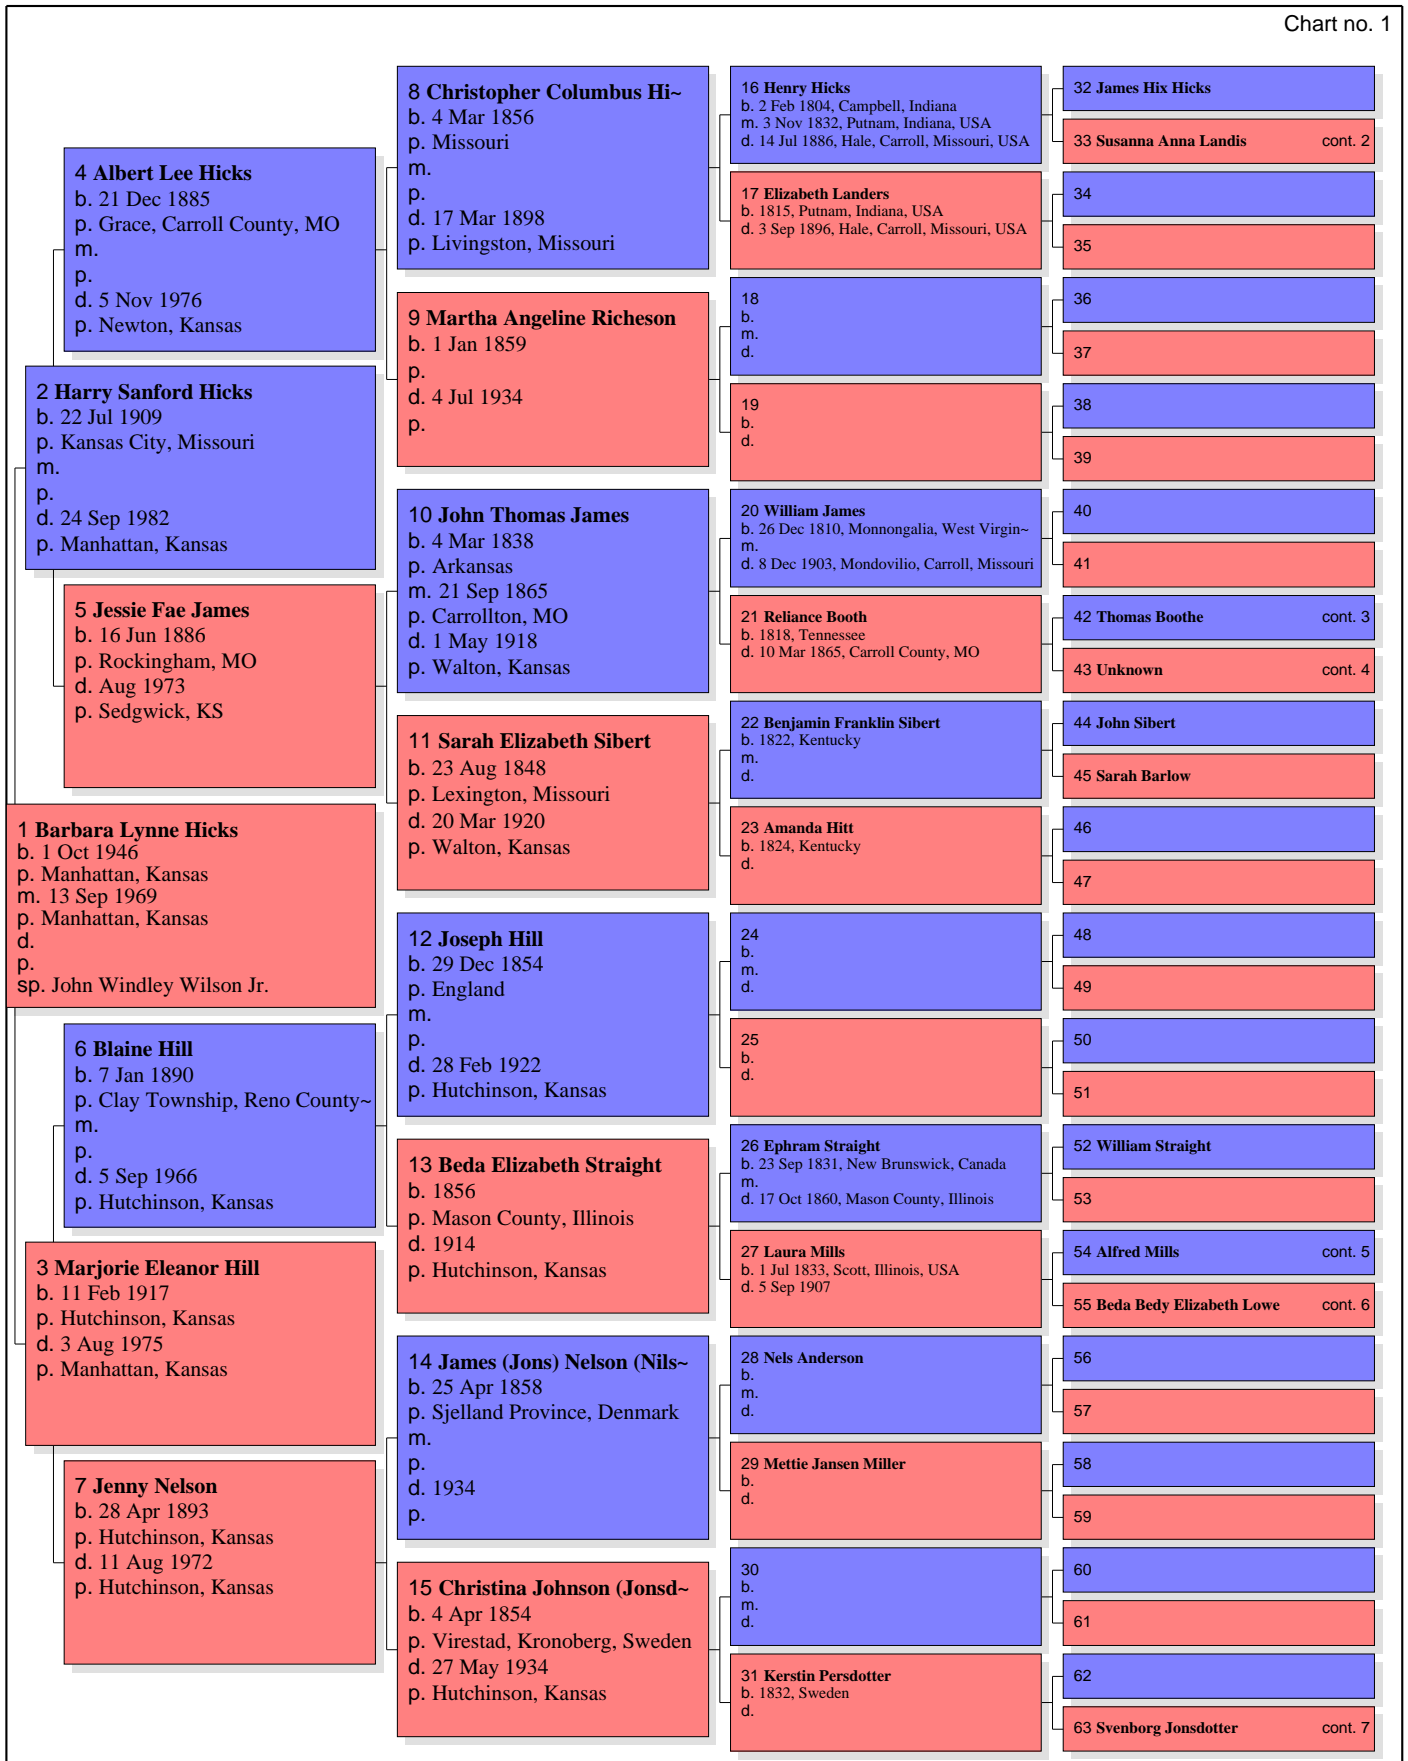

Pedigree Chart for Barbara Lynne Hicks

Chart no. 1

Pedigree Chart for Barbara Lynne Hicks

No. 1 on this chart is the same as no. 33 on chart no. 1

Chart no. 2

Pedigree Chart for Barbara Lynne Hicks

No. 1 on this chart is the same as no. 42 on chart no. 1

Chart no. 3

Pedigree Chart for Barbara Lynne Hicks

No. 1 on this chart is the same as no. 43 on chart no. 1

Chart no. 4

Pedigree Chart for Barbara Lynne Hicks

No. 1 on this chart is the same as no. 54 on chart no. 1

Chart no. 5

Pedigree Chart for Barbara Lynne Hicks

No. 1 on this chart is the same as no. 55 on chart no. 1

Chart no. 6

Pedigree Chart for Barbara Lynne Hicks

No. 1 on this chart is the same as no. 63 on chart no. 1

Chart no. 7