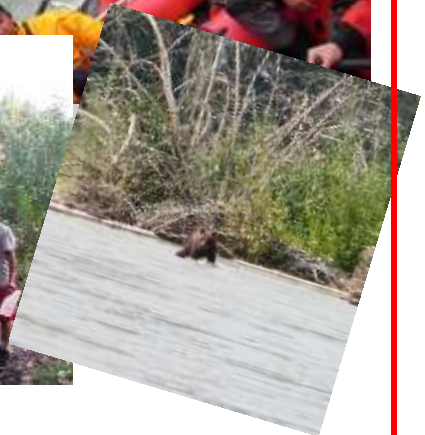

Solstice Recreation Group

White Water Raft Guide / Commercial Bear Viewing Guide Training – Bella Coola BC

Sept. 9 – Oct. 6, 2019

Certifications include:

- White Water Rafting Guide Certification (Class 2)
- Swift Water Rescue Training
- SFA and Marine Advanced First Aid (MAFA)
- Commercial Bear View Guide Certification

Funding:

1. Band Education
2. EI Sponsorship
3. Private tuition

Contact us: 250-218-1513 or email info@solsticerecreationgroup.com
www.solsticerecreationgroup.com

Details: Course runs M-F 9:00 – 5:00 daily for 4 weeks. All equipment included, personal items (wetsuits, dry suits, PFD's, helmets, manuals), training space and transportation is provided.

Our training partners: