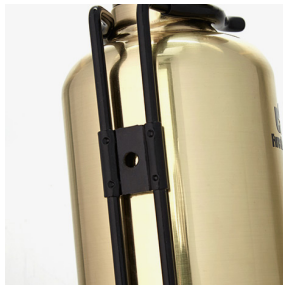

# LUXURY

UNI GOLD  
FD

DESIGN RALLYE RG GOLD  
FD

ICONE GOLD/NOIR  
FD

CHROME UNI  
FD

POLO CHROME  
FD

NEXT TRIP CHROME  
FD

CUIVRE BROSSE  
FD