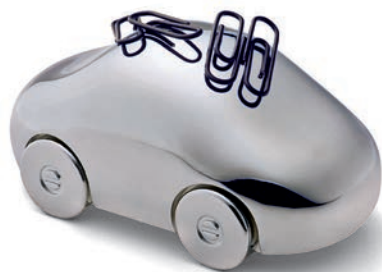

MY CAR

Briefbeschwerer mit
Magnet
Nickel, hochglanzpoliert
Paperweight with magnet
nickel, mirror-polished
Design: Flip
9,5 cm (l)
124007 | VE 4