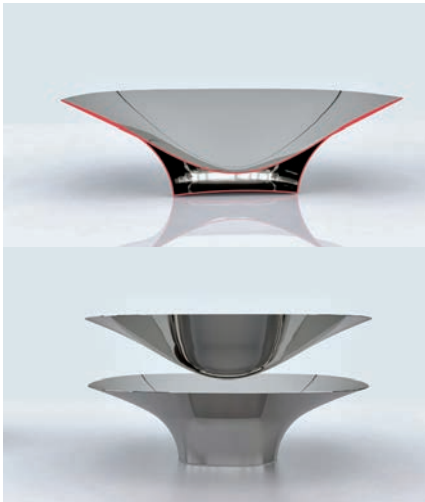

Boris Pickenhagen

...and many more

THE MAKING OF VOILA

Wie kommt man bloß auf sowas?

Produktdesigner Metz & Kindler erläutern, wie es zur Entwicklung unserer formschönen VOILA Obstschale kam.

How does one come up with this?

Product designers Metz & Kindler explain how the development of our beautifully shaped VOILA fruit bowl came about.

We have always been fascinated by the circus trapeze and its safety net. A huge net spanned at all four corners. This is how the idea, to stretch a net for fruit into a metal body, was born .