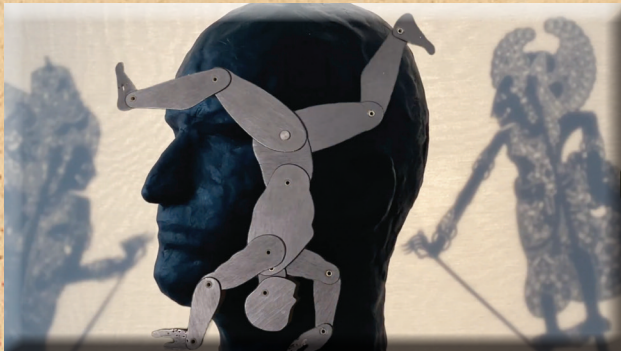

Convertible Play House