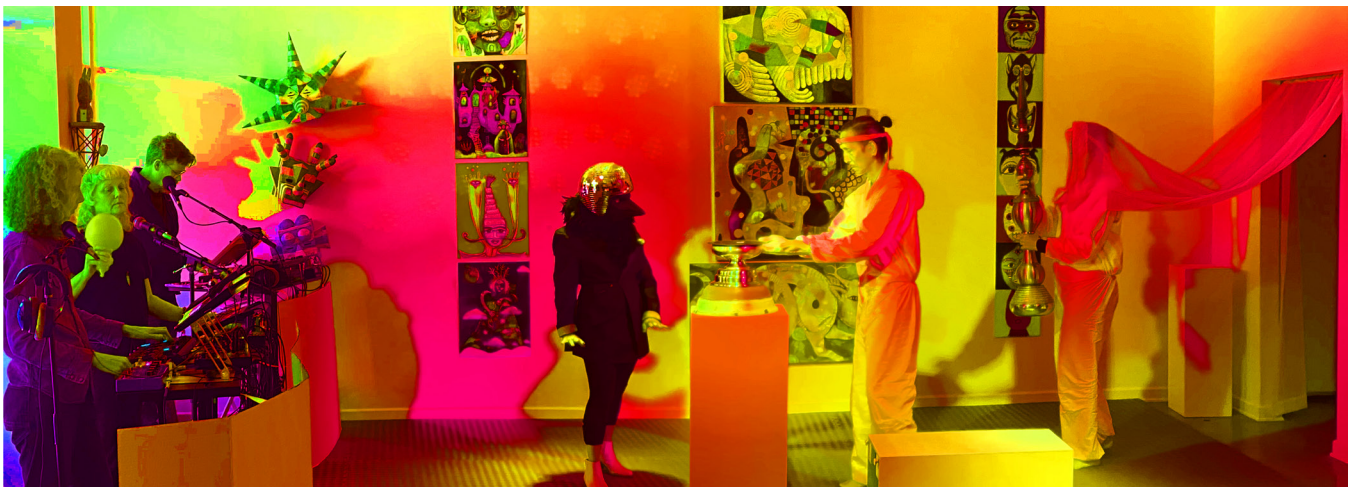

## ART, MUSIC & THEATER ALL-IN-ONE

It is a rare opportunity to share three of ART105's favorite artistic expressions in an evening: Visual Arts, Music, and Performance Art. Putting together an art show in itself is quite a feat. Combining it with Live music and Avant-Garde Performance takes it to a whole new level of creative expression. By the applause, smiles on everyone's faces, and demand for a repeat performance, we could easily check this off as a huge success.

# Some Ideas Behind “Totem” and the Art.

Traditionally, totems have served as a means of connecting people to the spirit world. They help give shape and relationship to an otherwise intangible energy. These entities, which take the form of power animals, spirit guides, and ancestors, serve as a primary connection to nature and spirit. Although totems may take on many different forms and shapes, the common goal is to connect us with our ancestry, nature, spirit, and each other.

---

**Outi Harma’s** energetic portrait paintings serve as windows into hidden worlds filled with abstract narratives and raw feeling tones. Outi’s improvisational painting approach results in surprising characters and captivating compositions.

---

**Stephanie Shaw’s** playful paintings and sculptures take inspiration from her surroundings and represent them in organic shapes and colors. She feels it’s her job to tune into that consciousness and see what wants to come forward.