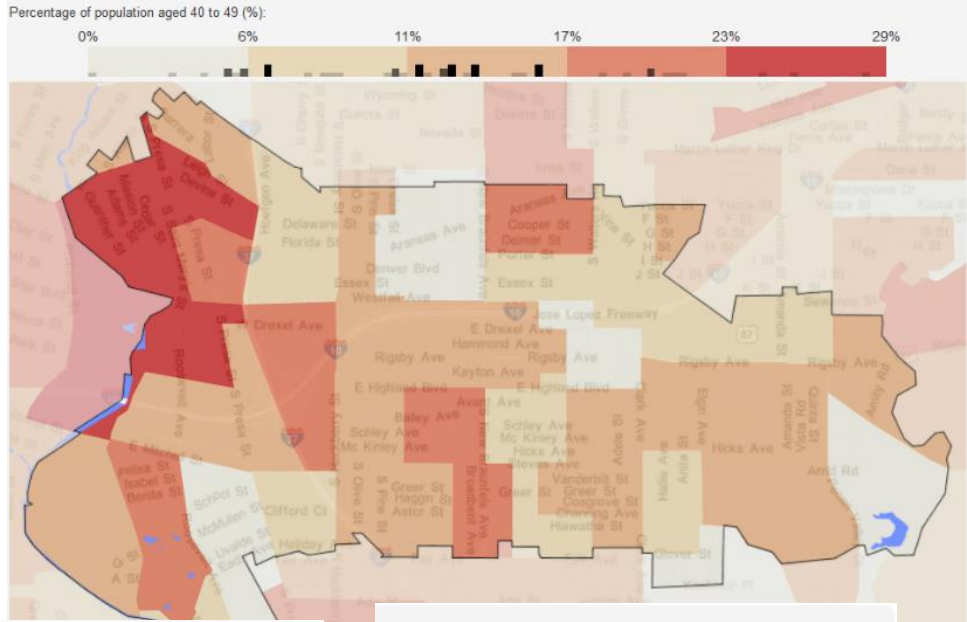

### Detailed Age and Sex

#3

Percentage in each age cohort per year of age.<sup>1</sup>  
 Scope: population of Texas and ZIP Code 78210

### 40s Age Cohorts by Block Group

#18

Antonia, and entities that contain San Antonio

### Ethno-Racial Composition by Age Cohort

#4

Ethno-racial composition by age cohort as a percentage of the total population.

Antonia, and entities that contain San Antonio

### Ethno-Racial Composition per Year

#5

Ethno-racial composition per year of the age cohort as a percentage of the total population.