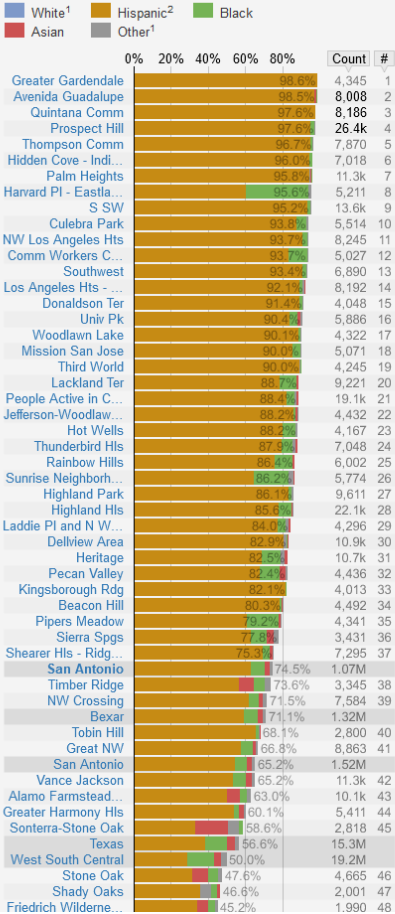

### Detailed Age and Sex

#3

Percentage in each age cohort per year of age.<sup>1</sup>  
 Scope: population of Texas and ZIP Code 78210

### 40s Age Cohorts by Block Group

#18

Antonia, and entities that contain San Antonio

### Ethno-Racial Composition by Age Cohort

#4

Ethno-racial composition by age cohort as a percentage of the total population.

Antonia, and entities that contain San Antonio

### Ethno-Racial Composition per Year

#5

Ethno-racial composition per year of the age cohort as a percentage of the total population.