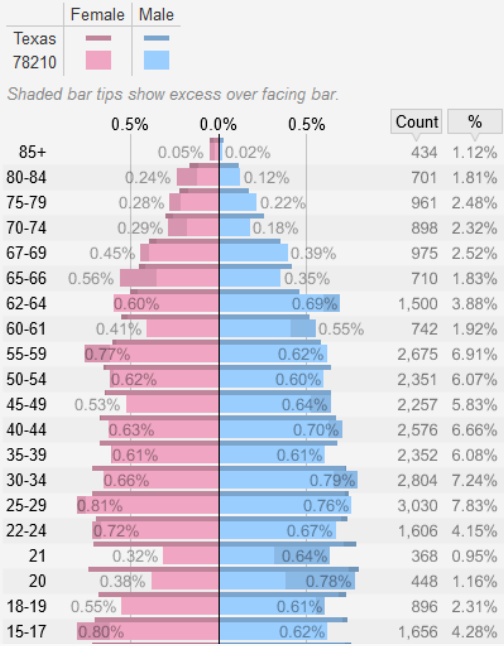

### Detailed Age and Sex

#3

Percentage in each age cohort per year of age.<sup>1</sup>  
 Scope: population of Texas and ZIP Code 78210

### 40s Age Cohorts by Block Group

#18

Antonia, and entities that contain San Antonio

### Ethno-Racial Composition by Age Cohort

#4

Ethno-racial composition by age cohort as a percentage of the total population.

Antonia, and entities that contain San Antonio

### Ethno-Racial Composition per Year

#5

Ethno-racial composition per year of the age cohort as a percentage of the total population.