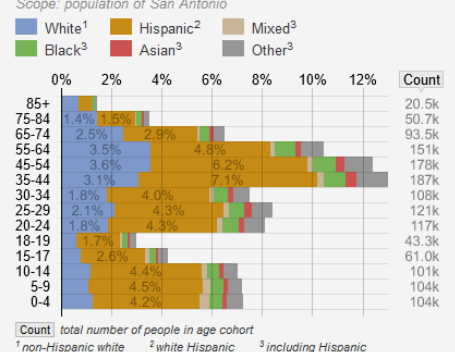

### Detailed Age and Sex

#3

Percentage in each age cohort per year of age.<sup>1</sup>  
 Scope: population of Texas and ZIP Code 78210

### 40s Age Cohorts by Block Group

#18

Antonia, and entities that contain San Antonio

### Ethno-Racial Composition by Age Cohort

#4

Ethno-racial composition by age cohort as a percentage of the total population.

Antonia, and entities that contain San Antonio

### Ethno-Racial Composition per Year

#5

Ethno-racial composition per year of the age cohort as a percentage of the total population.