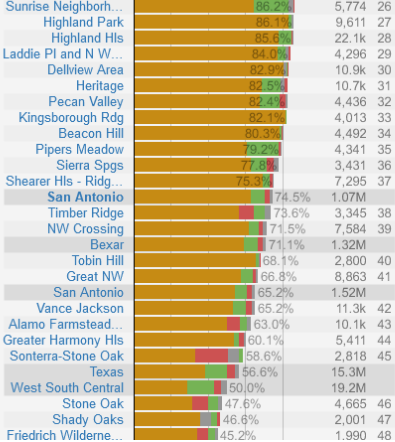

### Detailed Age and Sex

#3

Percentage in each age cohort per year of age.<sup>1</sup>  
 Scope: population of Texas and ZIP Code 78210

### 40s Age Cohorts by Block Group

#18

Antonia, and entities that contain San Antonio

### Ethno-Racial Composition by Age Cohort

#4

Ethno-racial composition by age cohort as a percentage of the total population.

Antonia, and entities that contain San Antonio

### Ethno-Racial Composition per Year

#5

Ethno-racial composition per year of the age cohort as a percentage of the total population.