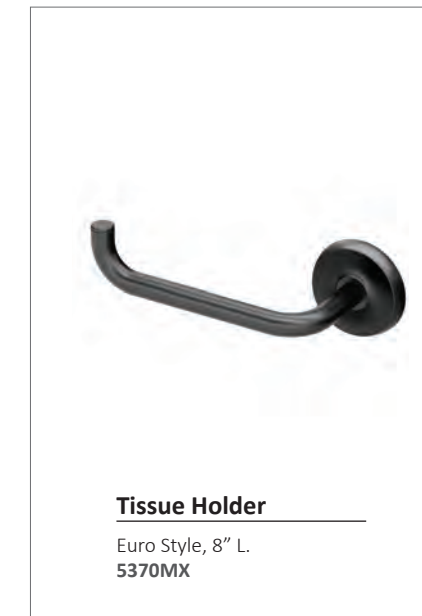

30" 48" 54" **NEW SIZES**

Decorative Grab Bars

Stainless Steel Construction 1½" dia. tubing

30" W.	48" W.	54" W.
857A Satin Nickel	896 Chrome	859A Satin Nickel
856AMX Matte Black	897 Satin Nickel	
	896MX Matte Black	

24" L.
5375MX

Towel Ring

6½" dia.
5073MX

Tissue Holder

Euro Style, 8" L.
5370MX

Glass Shelf

22½" L., 5½" D.,
8mm Tempered Glass
5077MX

Robe Hook