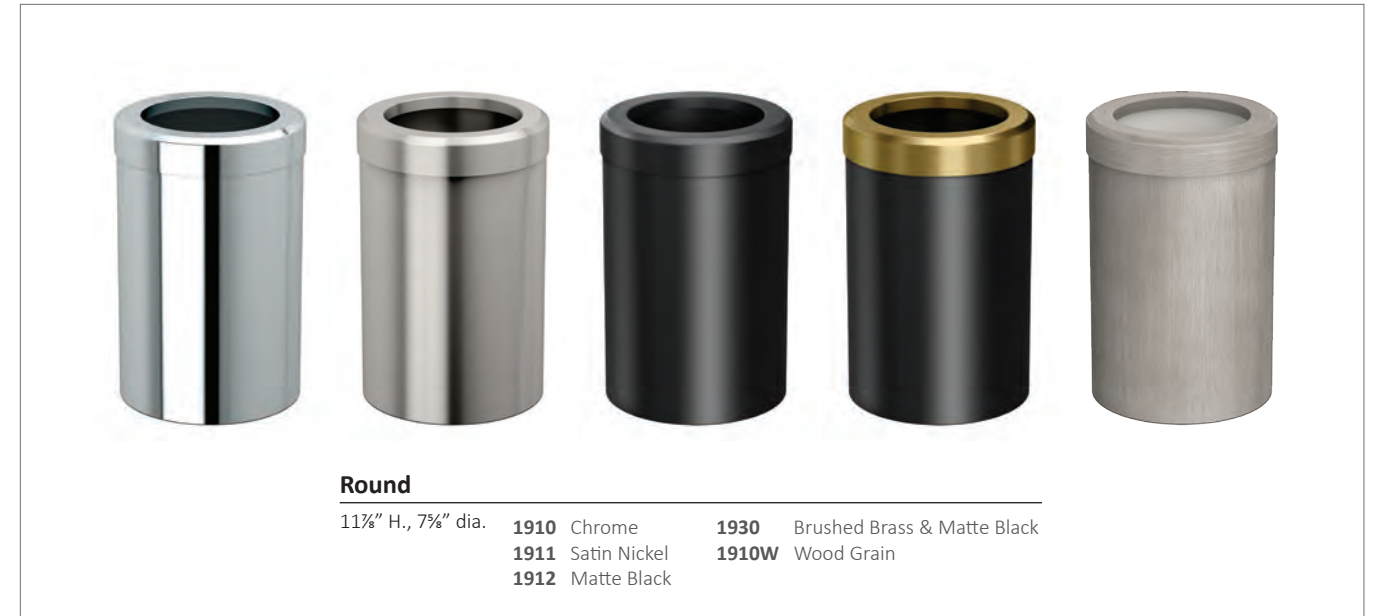

STAINLESS STEEL WASTE BASKETS

CHROME
SATIN NICKEL
MATTE BLACK
WOOD GRAIN
BRUSHED BRASS & MATTE BLACK

STAINLESS STEEL CONSTRUCTION
REMOVABLE TOP, LEAK PROOF