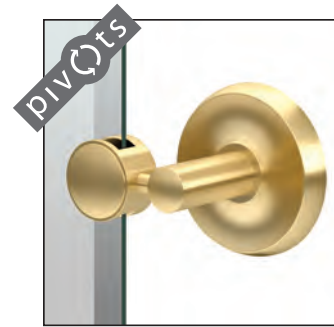

24½" W. × 32½" H.
5079MXFS

20½" W. × 25" H.
5079XFSM

25" W. × 33" H.
5079XFLG

20½" W. × 27½" H.
5079MXF

PIVOTING FRAMELESS MIRRORS

Tilt to your desired viewing angle

23½" W. × 31½" H.
5079MXS
Can be mounted portrait or landscape

19½" W. × 24" H.
5079MXSM

24" W. × 32" H.
5079MXLG

19½" W. × 26½" H.
5079MX

DESIGNER II BRUSHED BRASS

SOLID BRASS CONSTRUCTION

All designs are exclusive property of Gatco®, Inc.
For the complete list of products visit www.gatcoinc.com

NEW PRODUCTS ONLY, SUPPLEMENTS OUR 2018 CATALOG

PIVOTING FRAMELESS MIRRORS

Tilt to your desired
viewing angle

23½" W. × 31½" H.
5059S
Can be mounted portrait
or landscape

19½" W. × 24" H.
5059SM

24" W. × 32" H.
5059LG