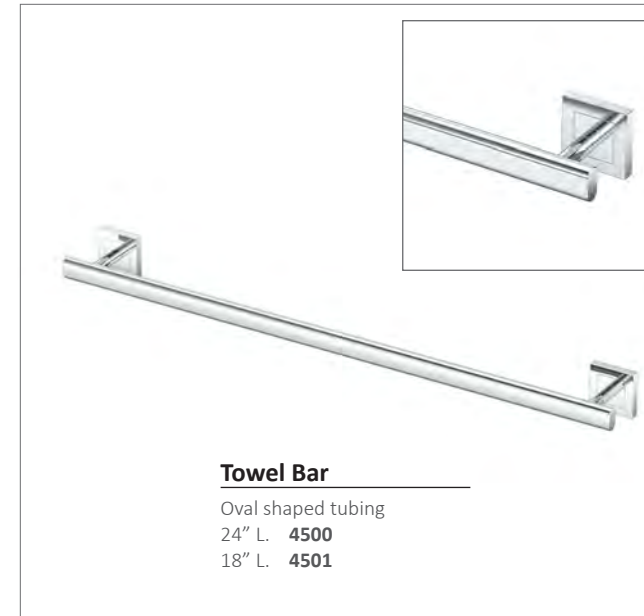

Tissue Holder
 Euro Style, 6 3/4" L.
 4663 Chrome
 4673 Satin Nickel
 4663MX Matte Black

Robe Hook
 2 1/2" H.
 4665 Chrome
 4675 Satin Nickel
 4665MX Matte Black

Glass Shelf
 Curved Glass Shelf
 20 3/8" L., 5 1/2" D.,
 8mm Tempered Glass
 4666 Chrome
 4676 Satin Nickel
 4666MX Matte Black

PARALLEL CHROME

All designs are exclusive property of Gatco®, Inc.
For the complete list of products visit www.gatcoinc.com

Towel Bar
Oval shaped tubing
24" L. 4500
18" L. 4501

Towel Bar
24" L.
4504

Towel Ring
6 3/4" dia.
4502