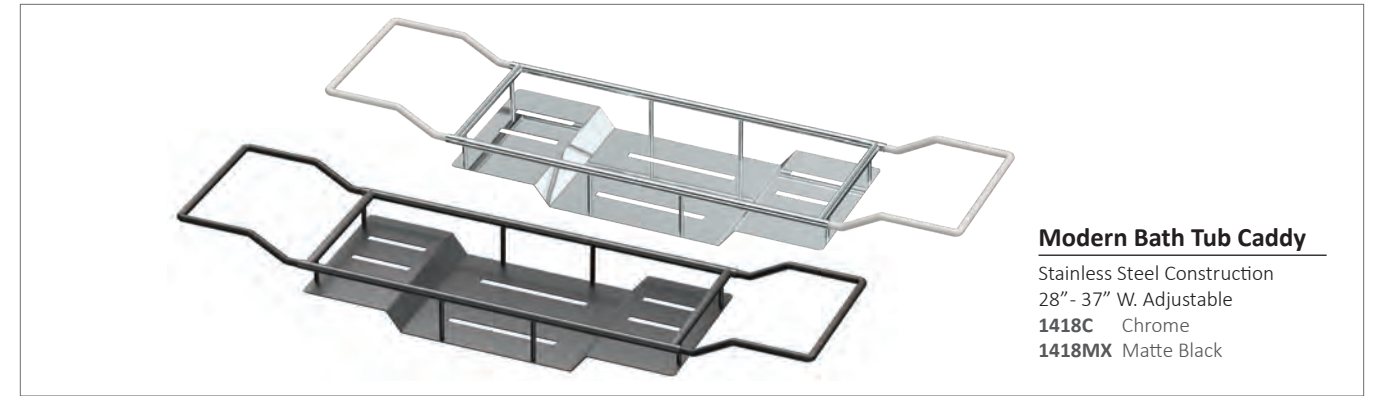

All designs are exclusive property of Gatco®, Inc.

FLOOR BATH TOWEL HOLDER

MATTE BLACK

Floor Bath Towel Holder

31½" H.
1520MX

For the complete list of products visit www.gatcoinc.com

Modern Bath Tub Caddy
 Stainless Steel Construction
 28" - 37" W. Adjustable
1418C Chrome
1418MX Matte Black