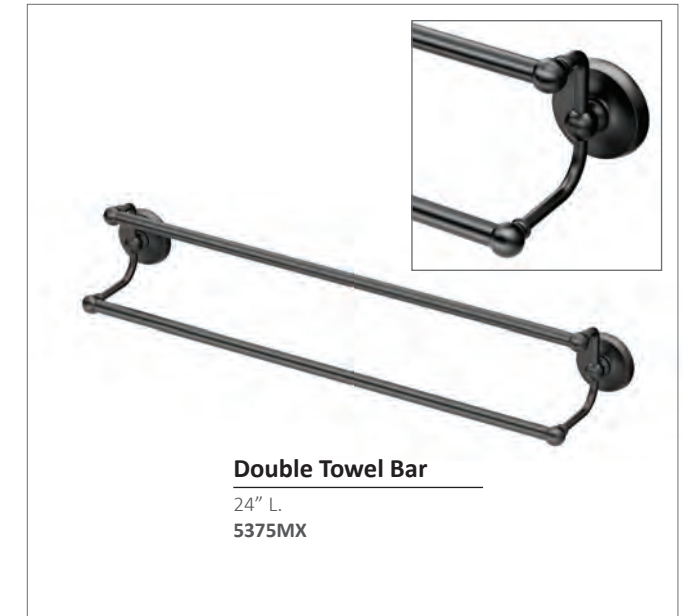

30" 48" 54" **NEW SIZES**

Decorative Grab Bars

Stainless Steel Construction 1½" dia. tubing

30" W.	48" W.	54" W.
857A Satin Nickel	896 Chrome	859A Satin Nickel
856AMX Matte Black	897 Satin Nickel	
	896MX Matte Black	

DESIGNER II MODERN FARMHOUSE

MATTE BLACK

All designs are exclusive property of Gatco®, Inc.
For the complete list of products visit www.gatcoinc.com

Towel Bar

30" L. 5078MX
24" L. 5070MX
18" L. 5071MX

Double Towel Bar

24" L.
5375MX

Towel Ring

6½" dia.
5073MX

Tissue Holder

Euro Style, 8" L.
5370MX

Glass Shelf

22½" L., 5½" D.,
8mm Tempered Glass
5077MX

Robe Hook