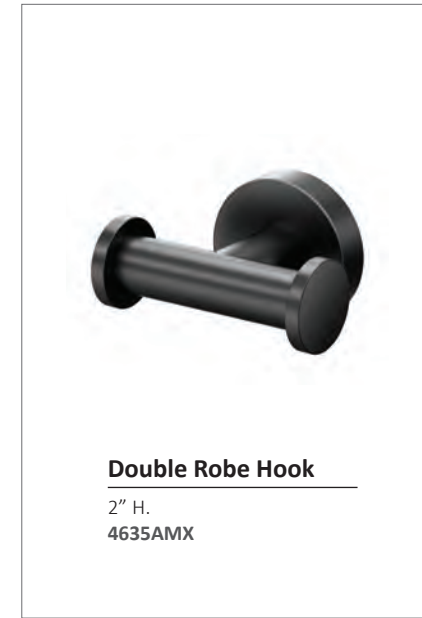

Double Towel Bar
24" L.
4634MX

Towel Ring
6 1/2" dia.
4632MX

Tissue Holder
Euro Style, 6 3/4" L.
4633MX

Tissue Holder
Traditional Style, 2" H.
4633BMX

Double Tissue Holder
Holds up to 2 rolls, 14" L.
4633AMX

Tissue Storage Holder
6 3/4" H.
4638MX

Glass Shelf
20 1/2" L., 5 1/2" D.,
8mm Tempered Glass
4636MX

NEW PRODUCTS ONLY, SUPPLEMENTS OUR 2018 CATALOG

Robe Hook
2" H.
4635MX

Double Robe Hook
2" H.
4635AMX

Round Waste Basket
Stainless Steel Construction
Removable top, Leak proof
11 1/8" H., 7 7/8" dia.
1912