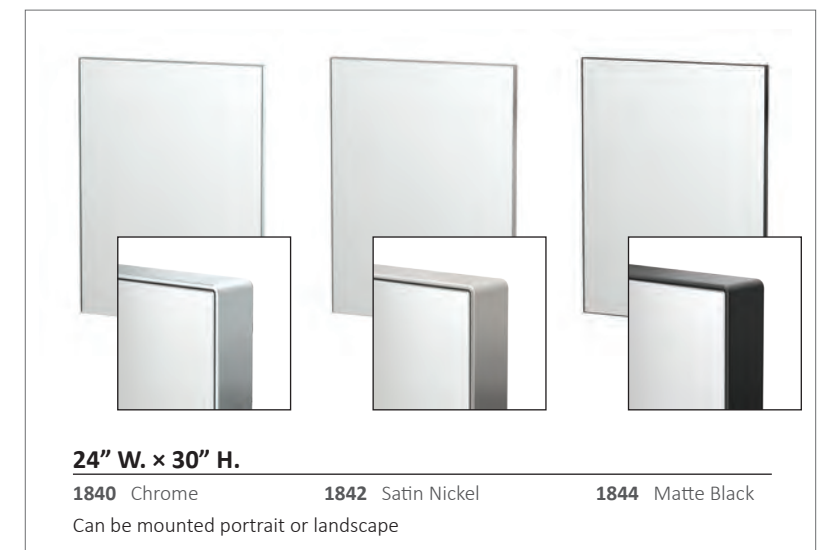

Tissue Storage Holder
6 3/4" H.
4638MX

Glass Shelf
20 1/2" L., 5 1/2" D.,
8mm Tempered Glass
4636MX

NEW PRODUCTS ONLY, SUPPLEMENTS OUR 2018 CATALOG

Robe Hook
2" H.
4635MX

Double Robe Hook
2" H.
4635AMX

Round Waste Basket
Stainless Steel Construction
Removable top, Leak proof
11 1/8" H., 7 7/8" dia.
1912

DÉCOR SHELF MIRROR

MATTE BLACK

26½" Dia.
1883

All designs are exclusive property of Gatco®, Inc.

TAPERED FRAMED ROUND MIRROR

MATTE BLACK

30" Dia.
2½ in. D. ridge at the bottom
1825MX

The dimensions reflect the size of the mirror, and do not include the mounting brackets

DÉCOR MIRRORS

MATTE BLACK

DIVINE EDGE MIRRORS

CHROME
SATIN NICKEL
MATTE BLACK

GLAMOROUS MIRROR WITH HOOKS

MATTE BLACK

20" W. x 29" H.

1836MX Matte Black
With 3 modern hooks