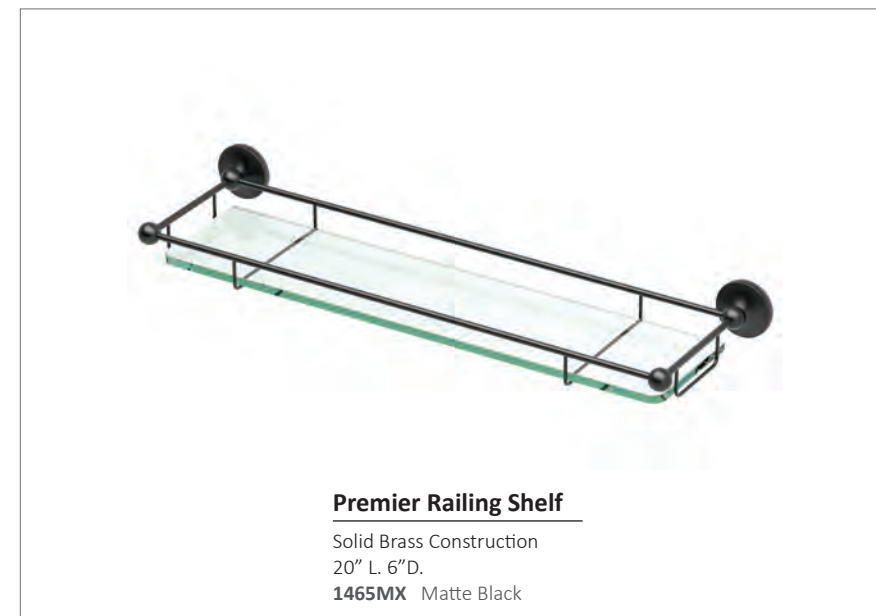

Kitchen Paper Towel Stand
 Solid Brass Construction
 6½" dia., 13½" H.
1447MX Matte Black

Premier Railing Shelf
 Solid Brass Construction
 20" L. 6"D.
1465MX Matte Black

Recessed Tissue Holder
 Mounting hardware included
 6¼" sq., 3½" D.
782MX Matte Black