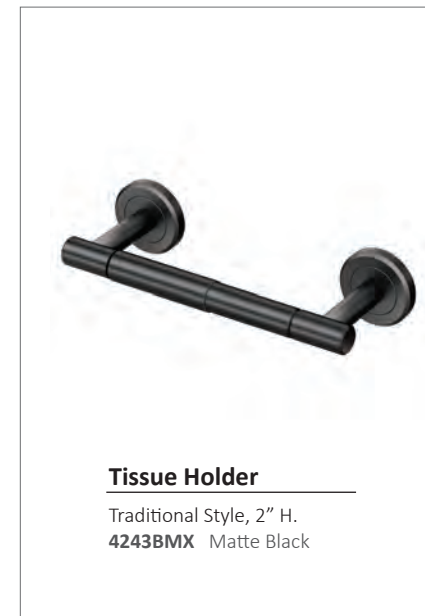

A new addition to the mirror family – **Gatco's Hang-It®** mirrors offer a perfect combination of simplicity and style. By utilizing the included French Cleat mounting system with an integrated bubble level, these mirrors install in minutes, and open up your entire home to mirror hanging possibilities.

Find our easy step by step installation instructions on our website at www.gatcoinc.com/installations

LATITUDE²

CHROME
SATIN NICKEL
MATTE BLACK
BRUSHED BRASS

All designs are exclusive property of Gatco®, Inc.
For the complete list of products visit www.gatcoinc.com

30" NEW SIZE

Towel Bar

- 30" L.
- 4240A Chrome
- 4290A Satin Nickel
- 4240AMX Matte Black
- 4230A Brushed Brass
- Solid Brass construction

Tissue Holder

Traditional Style, 2" H.
4243BMX Matte Black

Tissue Holder

6 7/8" H.
4248MX Matte Black

Tissue Holder with Mobile Shelf

For cell phone and other mobile devices 7" W., 4" D.
1420MX Matte Black

Double Tissue Holder

Holds up to 2 rolls, 14" L.
4243AMX Matte Black

Double Robe Hook