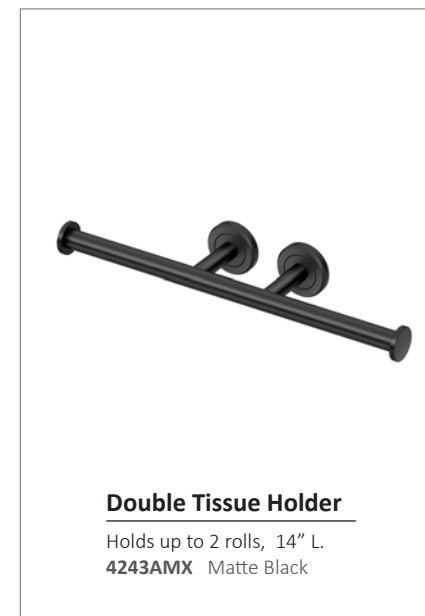

A new addition to the mirror family – **Gatco's Hang-It®** mirrors offer a perfect combination of simplicity and style. By utilizing the included French Cleat mounting system with an integrated bubble level, these mirrors install in minutes, and open up your entire home to mirror hanging possibilities.

30" NEW SIZE

Towel Bar

- 30" L.
- 4240A Chrome
- 4290A Satin Nickel
- 4240AMX Matte Black
- 4230A Brushed Brass
- Solid Brass construction

Tissue Holder

Traditional Style, 2" H.
4243BMX Matte Black

Tissue Holder

6 7/8" H.
4248MX Matte Black

Tissue Holder with Mobile Shelf

For cell phone and other mobile devices 7" W., 4" D.
1420MX Matte Black

Double Tissue Holder

Holds up to 2 rolls, 14" L.
4243AMX Matte Black

Double Robe Hook