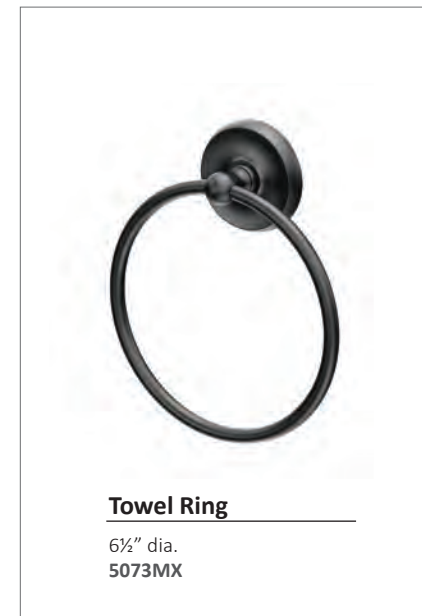

30" 48" 54" **NEW SIZES**

Decorative Grab Bars

Stainless Steel Construction 1½" dia. tubing

30" W.	48" W.	54" W.
857A Satin Nickel	896 Chrome	859A Satin Nickel
856AMX Matte Black	897 Satin Nickel	
	896MX Matte Black	

24" L.
5375MX

Towel Ring

6½" dia.
5073MX

Tissue Holder

Euro Style, 8" L.
5370MX

Glass Shelf

22½" L., 5½" D.,
8mm Tempered Glass
5077MX

Robe Hook