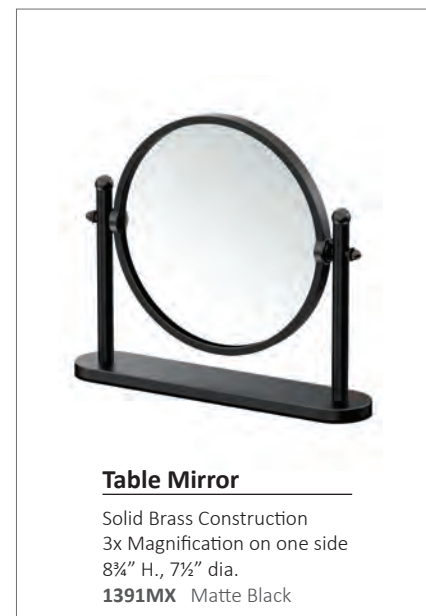

All designs are exclusive property of Gatco®, Inc.

FLOOR BATH TOWEL HOLDER

MATTE BLACK

Floor Bath Towel Holder

31½" H.
1520MX

For the complete list of products visit www.gatcoinc.com

Modern Bath Tub Caddy
 Stainless Steel Construction
 28" - 37" W. Adjustable
1418C Chrome
1418MX Matte Black

Floor S-Towel Holder
 38" H.
1505MX Matte Black

Modern Floor Two Level Towel Holder
 32½" H.
1552C Chrome
1552SN Satin Nickel
1552MX Matte Black

Countertop S-Towel Holder
 14¼" H.
1546MX Matte Black

Table Mirror
 Solid Brass Construction
 3x Magnification on one side
 8¾" H., 7½" dia.
1391MX Matte Black

Kitchen Paper Towel Stand
 Solid Brass Construction
 6½" dia., 13½" H.
1447MX Matte Black

Premier Railing Shelf
 Solid Brass Construction
 20" L. 6"D.
1465MX Matte Black

Recessed Tissue Holder
 Mounting hardware included
 6¼" sq., 3½" D.
782MX Matte Black