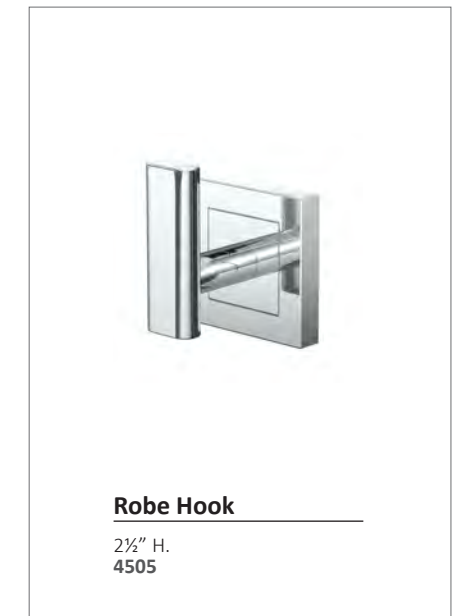

PARALLEL CHROME

All designs are exclusive property of Gatco®, Inc.
For the complete list of products visit www.gatcoinc.com

The dimensions reflect the size of the mirror, and do not include the mounting brackets