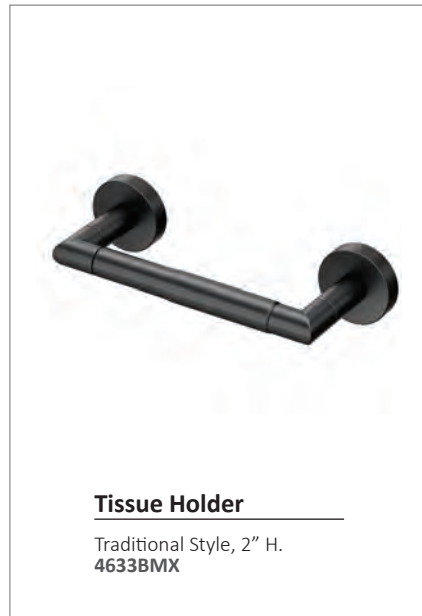

PIVOTING FRAMELESS MIRRORS

Tilt to your desired viewing angle

The dimensions reflect the size of the mirror, and do not include the mounting brackets

GLAM
MATTE
BLACK

Towel Bar
7/8" dia. tubing
24" L. **4630MX**
18" L. **4631MX**

Double Towel Bar
24" L.
4634MX

Towel Ring
6 1/2" dia.
4632MX

Tissue Holder
Euro Style, 6 3/4" L.
4633MX

Tissue Holder
Traditional Style, 2" H.
4633BMX

Double Tissue Holder
Holds up to 2 rolls, 14" L.
4633AMX