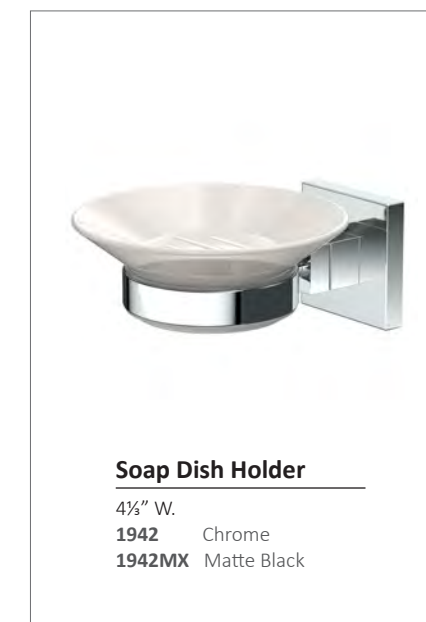

PARALLEL CHROME

All designs are exclusive property of Gatco®, Inc.
For the complete list of products visit www.gatcoinc.com

Towel Bar
Oval shaped tubing
24" L. 4500
18" L. 4501

Towel Bar
24" L.
4504

Towel Ring
6 3/4" dia.
4502

Soap Dish Holder
4 1/2" W.
1942 Chrome
1942MX Matte Black

Divine Edge Mirror
24" W. x 30" H.
1840 Chrome
1842 Satin Nickel
1844 Matte Black
Can be mounted portrait or landscape

The dimensions reflect the size of the mirror, and do not include the mounting brackets