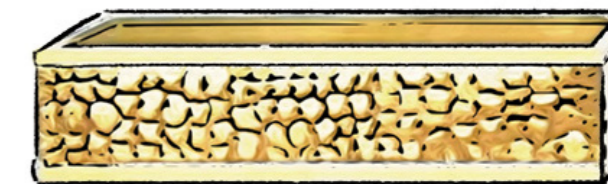

Fresh off the container and rushed to market, so sorry no photography yet, but we wanted you to be the first to view the incredible Tortuga Collection.

Tortuga Vanity
PV-3420SB-TURTLE
Approx Dims:
20"W x 28"L x 36" H
List: \$ 9,500

Tortuga Bath Tub
TBT-6028SB-TURTLE
Approx Dims:
28"W x 60"L x 24" D
List: \$ 20,000

Tortuga Range Hood
Custom
Approx Dims:
23"W x 48"L x 49" H
List: \$ 18,000

Tortuga Kitchen Sink
KSA-4222SB-TURTLE
Approx Dims:
22"W x 42"L x 10"D
List: \$ 4,500

Tortuga Bar/Prep Sink
PU-1715SB-TURTLE
Approx Dims:
15"W x 17"L x 8"D
List: \$ 2,250

Escondido and Cenote Vanities

As different as the Pacific from the Atlantic, these vanities were inspired by coastal Mexico. The dark black masculine clay from Oaxaca inspired the Escondido vanity. While the Cenote vanity is an interpretation of the magical underwater caves of the Yucatan peninsula.