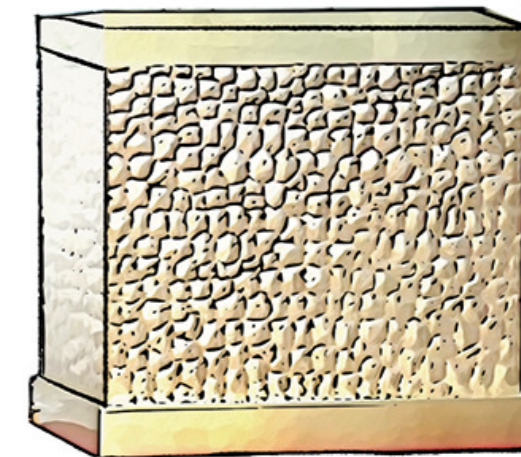

Tortuga Range Hood
Custom
Approx Dims:
23"W x 48"L x 49" H
List: $ 18,000