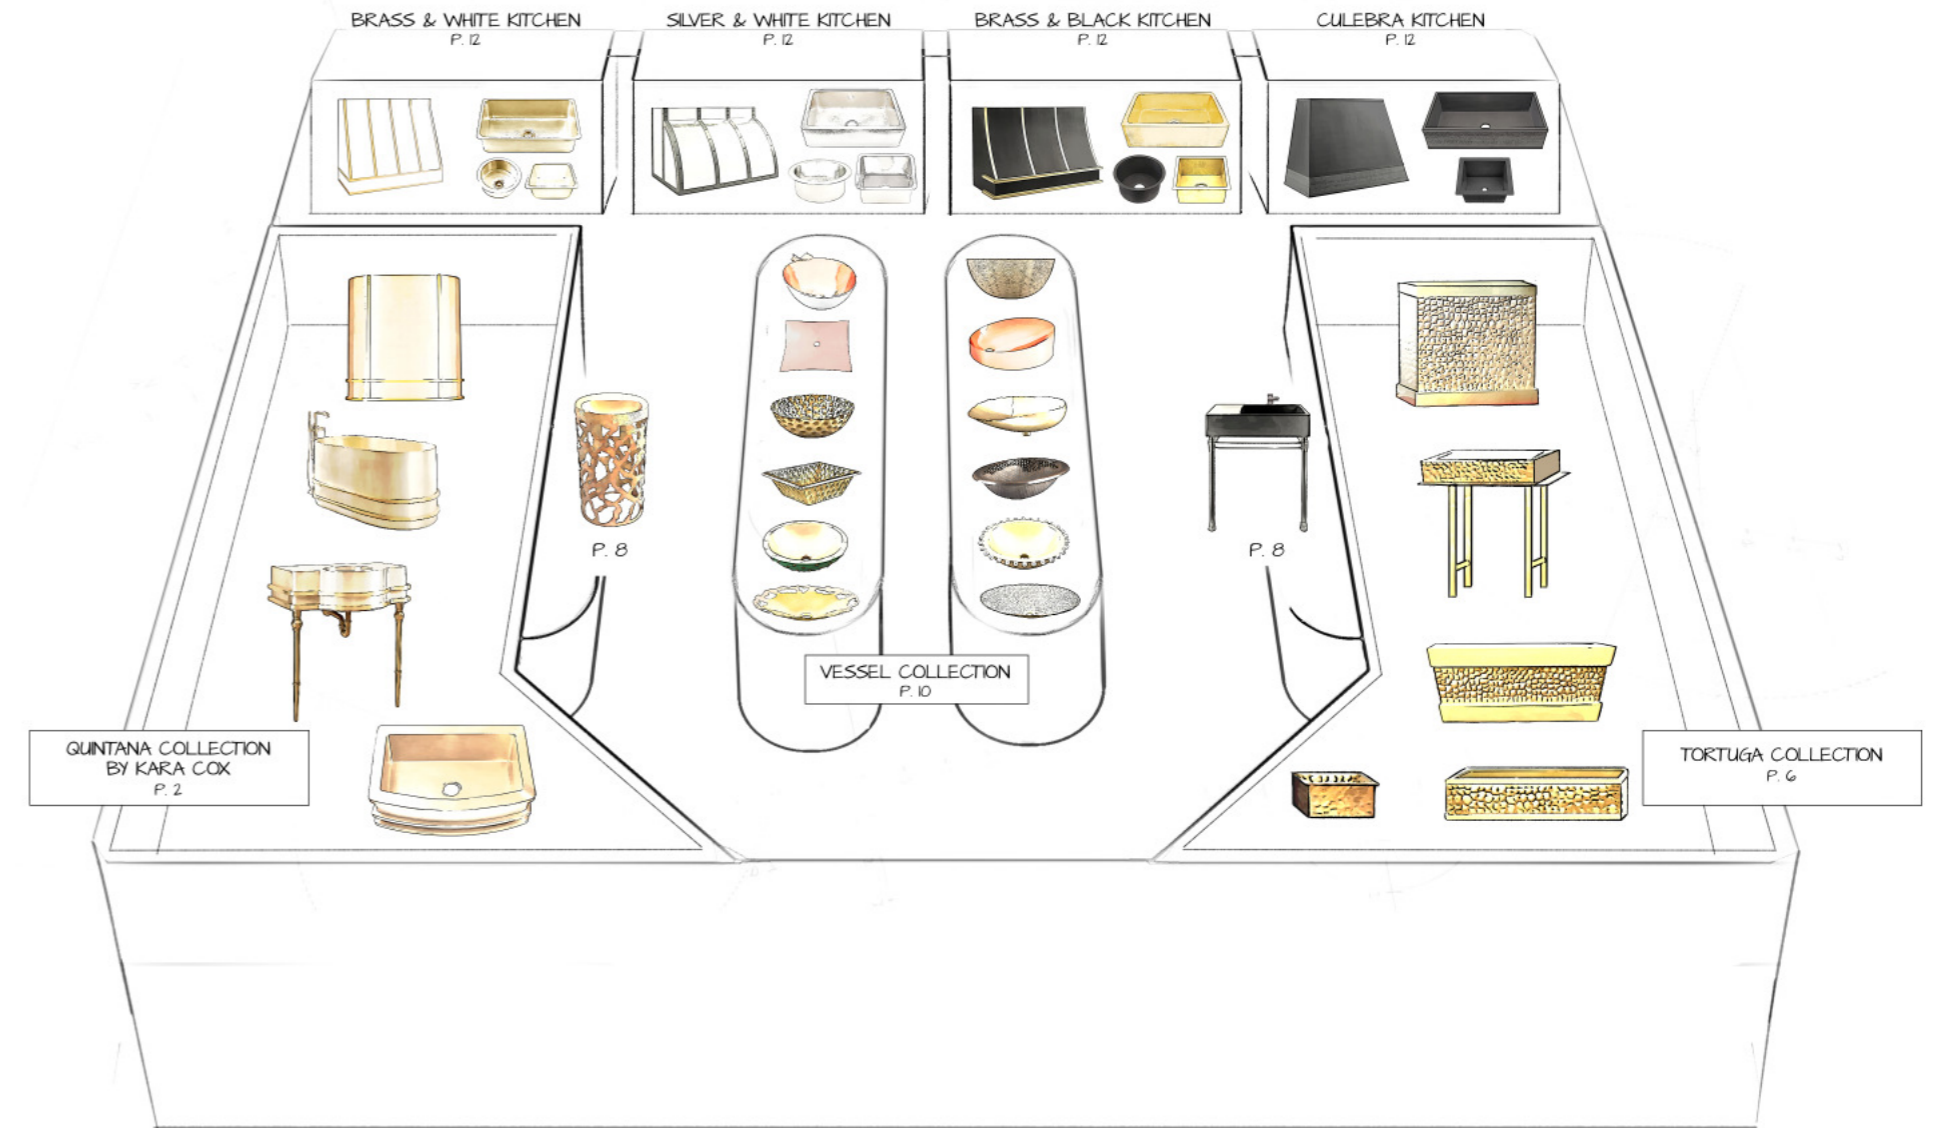

Featured on Cover: New Culebra Texture

Booth Map

Quintana Collection by Kara Cox

Quintana Line Extension

The Quintana Collection by Kara Cox, which highlights the harmony of warm and cool metals, soft curves, and fluid lines, adds a trio of mesmerizing sinks to its family of vanity, bathtub, sinks, and range hood.

Quintana Vessel
KCBV1712
Approx Dims:
12"W x 17"L x 6" D
List: \$ 2,100

Quintana Square Bar/Prep
KCKPU-1715
Approx Dims:
15"W x 17"L x 8"D
List: \$ 1,500

Quintana Bath Sink
KC20BC
Approx Dims:
14"W x 19"L x 5"D
List: \$ 900

Tortuga Collection

The Tortuga Collection was inspired by the weathered shell of a tortoise and interpreted by skilled artisans from Santa Clara del Cobre using 15 different chisles. The realistic texture is destined not only to become an eye-catching focal points but to be tactile, as well. The collection includes a vanity, bathtub, range hood, kitchen sink and bar sinks and are available in custom sizes.

Tortuga Bar/Prep Sink
PU-1715SB-TURTLE
Approx Dims:
15"W x 17"L x 8"D
List: \$ 2,250

Escondido and Cenote Vanities

As different as the Pacific from the Atlantic, these vanities were inspired by coastal Mexico. The dark black masculine clay from Oaxaca inspired the Escondido vanity. While the Cenote vanity is an interpretation of the magical underwater caves of the Yucatan peninsula.