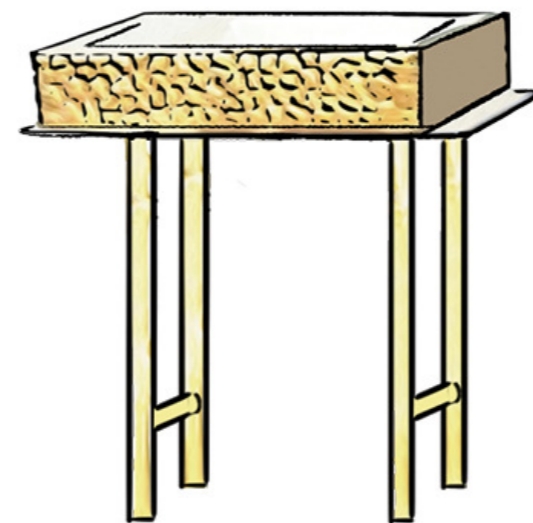

The Tortuga Collection was inspired by the weathered shell of a tortoise and interpreted by skilled artisans from Santa Clara del Cobre using 15 different chisles. The realistic texture is destined not only to become an eye-catching focal points but to be tactile, as well. The collection includes a vanity, bathtub, range hood, kitchen sink and bar sinks and are available in custom sizes.

Fresh off the container and rushed to market, so sorry no photography yet, but we wanted you to be the first to view the incredible Tortuga Collection.

Tortuga Vanity
PV-3420SB-TURTLE
Approx Dims:
20"W x 28"L x 36" H
List: $ 9,500