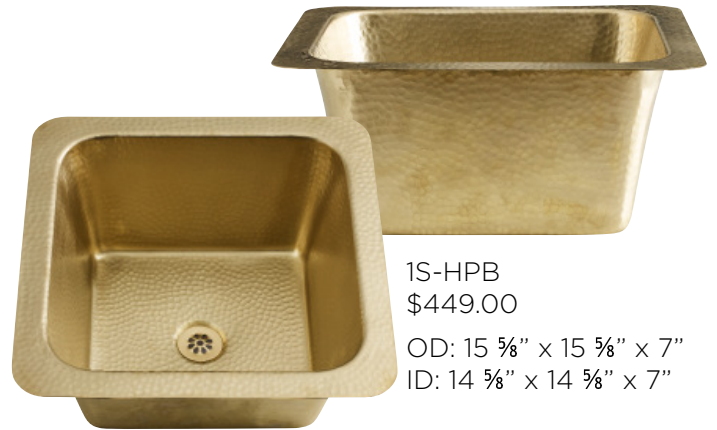

Make A Striking Statement

With New Models in
Hammered Brass

 THOMPSON TRADERS

Rivera
KPU-1715HPB

New Tamayo

1S-HPB
\$449.00

OD: 15 5/8" x 15 5/8" x 7"
ID: 14 5/8" x 14 5/8" x 7"

New De La Cruz

PU-1708HPB
\$519.00

OD: 17" x 8"
ID: 15" x 8"

Custom Range Hood

New Villa

KSU-3118HPB
\$1,419.00

OD: 31 1/4" x 18 1/4" x 9"
ID: 29 1/4" x 16 1/2" x 9"

Quiroga
KSA-3322HPB

Thompson Traders, Inc.
P.O. Box 7407, Greensboro, N.C. 27417
Ph: 336.272.3003
www.thompsontraders.com