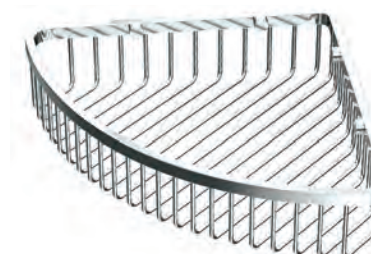

Corner Shower Basket
Stainless Steel Construction
With concealed mounting
12" W.
1570 Chrome
1571 Satin Nickel