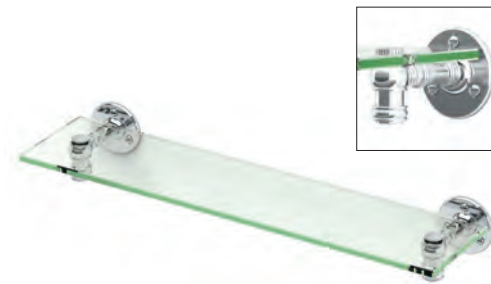

**Robe Hook**  
 3 3/8" H.  
 4415 Chrome

**Glass Shelf**  
 20 1/2" L., 5 1/2" D.,  
 8mm Tempered Glass  
 4416 Chrome

Tilt to your desired viewing angle