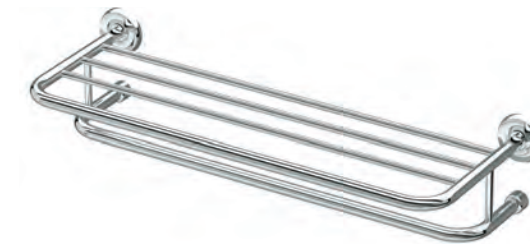

NEW

Spa Rack

Stainless Steel construction
28 1/2" L., 5 1/2" H.
5376 Chrome
5378 Satin Nickel