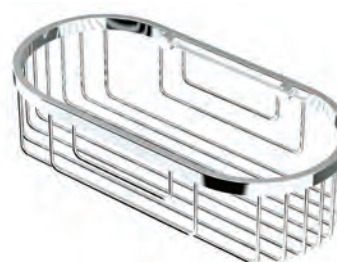

Oval Shower Basket
Stainless Steel Construction
With concealed mounting
9¾" W.
1576 Chrome
1577 Satin Nickel