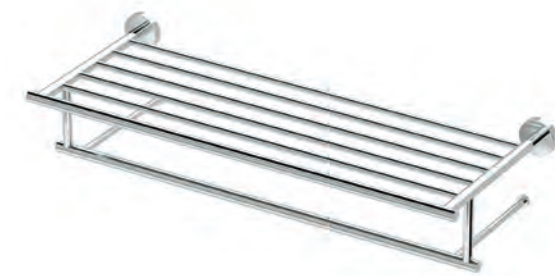

Minimalist Towel Rack

Stainless Steel Construction
25½" L., 5½" H.
4637 Chrome
4647 Satin Nickel