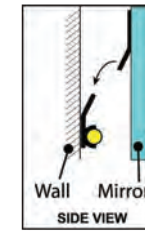

Mirrors by Function

Flush Mount Mirrors

Find our step by step installation instructions on our website at www.gatco-inc.com/installations

A new addition to the mirror family – *Gatco's Hang-It* mirrors offer a perfect combination of simplicity and style. By utilizing the included French Cleat mounting system with an integrated bubble level, these mirrors install in minutes, and open up your entire home to mirror hanging possibilities.