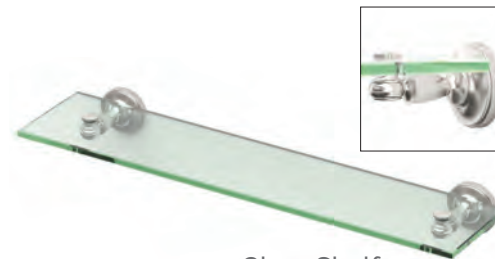

Glass Shelf

20 1/2" L., 5 1/2" D.,
8mm Tempered Glass
4126 Polished Nickel
4026 Satin Nickel
4036 Bronze