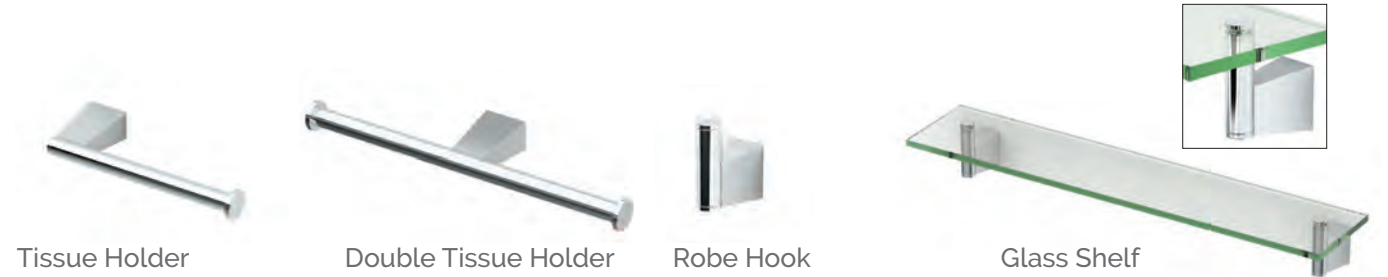

Tissue Holder
Euro Style, 6 3/8" L.
4713 Chrome
4733 Satin Nickel
4713MX Matte Black

Double Tissue Holder
11 1/2" L.
4713A Chrome
4733A Satin Nickel

Robe Hook
2 1/4" H.
4715 Chrome
4735 Satin Nickel
4715MX Matte Black

Glass Shelf
20 1/2" L, 4 3/8" D.,
8mm Tempered Glass
4716 Chrome
4736 Satin Nickel
4716MX Matte Black

NEW

Lighting Sconces

Triple Sconce
19 3/8" L.
1605 Chrome
1606 Satin Nickel
1605MX Matte Black

Double Sconce
13 3/8" H.
1603 Chrome
1604 Satin Nickel
1603MX Matte Black

Single Sconce
4 1/2" L.
1600 Chrome
1601 Satin Nickel
1600MX Matte Black

All of Gatco Sconces are UL Listed
Glass shade may face upward or downward
Gatco Sconces require a medium base bulb
Maximum Wattage: 100W
See page 59 for more Gatco Lighting Sconces

B l e u

Chrome

Satin Nickel

Matte Black

NEW

Lighting Sconces

Triple Sconce
19 3/8" L.
1705 Chrome
1706 Satin Nickel
1705MX Matte Black

Single Sconce
4 1/2" L.
1700 Chrome
1701 Satin Nickel
1700MX Matte Black

All of Gatco Sconces are UL Listed
Glass shade may face upward or downward
Gatco Sconces require a medium base bulb
Maximum Wattage: 100W

See page 59 for more Gatco Lighting Sconces

NEW

All Modern Décor Hooks

Triple
11 1/2" L.
1287 Chrome
1287SN Satin Nickel
1287MX Matte Black

Double
6 1/2" L.
1283 Chrome
1283SN Satin Nickel
1283MX Matte Black