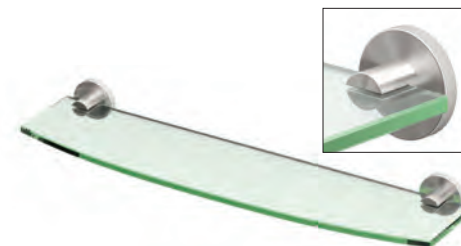

Towel Ring

6 1/2" dia.  
4682 Chrome  
4692 Satin Nickel

Tissue Holder

Euro Style, 6 1/2" L.  
4683 Chrome  
4693 Satin Nickel

Tissue Holder

7 1/2" H.  
4688 Chrome  
4698 Satin Nickel

Robe Hook

2 1/2" H.  
4685 Chrome  
4695 Satin Nickel