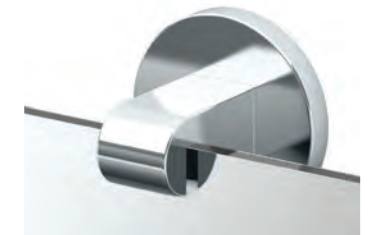

T i a r a

PIVOTING FRAMELESS MIRROR

Frameless Large Rectangle
23½" W. x 31½" H.
Can be mounted
landscape or portrait
4329S Chrome
4339S Satin Nickel
4349S Bronze

Frameless Rectangle
19½" W. x 24" H.
4329SM Chrome
4339SM Satin Nickel
4349SM Bronze

Frameless Large Oval
24" W. x 32" H.
4329LG Chrome
4339LG Satin Nickel
4349LG Bronze

Frameless Oval
19½" W. x 26½" H.
4329 Chrome
4339 Satin Nickel
4349 Bronze

PIVOTING FRAMED MIRROR

Framed Large Rectangle
24½" W. x 32½" H.
4329FS Chrome
4339FS Satin Nickel

Framed Rectangle
20½" W. x 25" H.
4329FSM Chrome
4339FSM Satin Nickel

Framed Large Oval
25" W. x 33" H.
4329FLG Chrome
4339FLG Satin Nickel

Framed Oval
20½" W. x 27½" H.
4329F Chrome
4339F Satin Nickel

Tiara Shower Rod Ends
Set of 2, 2½" dia.
Holds 1" dia. Shower Rod
Solid Brass Construction
836 Chrome
837 Satin Nickel

Z o n e

PIVOTING FRAMELESS MIRROR

Frameless Large Rectangle
23½" W. x 31½" H.
Can be mounted
landscape or portrait
4109S Chrome
4119S Satin Nickel

Frameless Rectangle
19½" W. x 24" H.
4109SM Chrome
4119SM Satin Nickel

Frameless Large Oval
24" W. x 32" H.
4109LG Chrome
4119LG Satin Nickel

Frameless Oval
19½" x 26½"
4109 Chrome
4119 Satin Nickel

PIVOTING FRAMED MIRROR

Framed Large Rectangle
24½" W. x 32½" H.
4109FS Chrome
4119FS Satin Nickel

Framed Large Rectangle
20½" W. x 25" H.
4109FSM Chrome
4119FSM Satin Nickel

Framed Large Oval
25" W. x 33" H.
4109FLG Chrome
4119FLG Satin Nickel

Framed Large Oval
20½" W. x 27½" H.
4109F Chrome
4119F Satin Nickel

Fixed Mount Mirror
Can be mounted
landscape or portrait
22" W. x 30" H.
1568 Chrome
1569 Satin Nickel