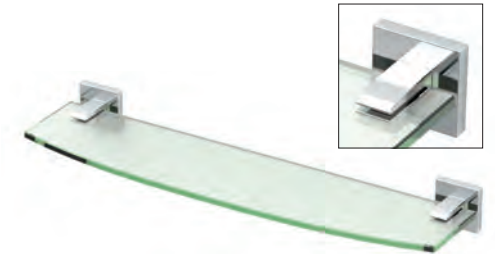

Glass Shelf Curved Glass Shelf
20 1/2" L, 5 1/2" D.,
8mm Tempered Glass
4056 Chrome
4076 Satin Nickel
4056MX Matte Black