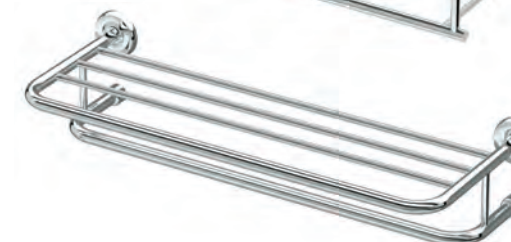

NEW

Spa Towel Rack

Stainless Steel construction
28 1/2" L., 5 1/4" H.
5376 Chrome
5378 Satin Nickel

Matches Designer II
Bath Accessories
See page 39