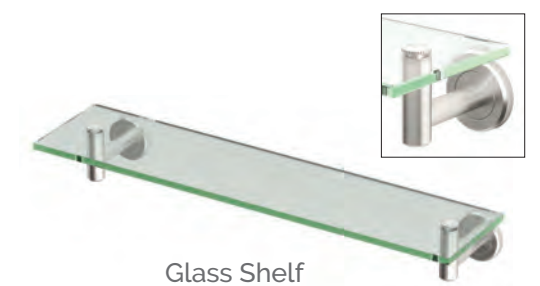

**NEW**

**Tissue Holder with Mobile Shelf**  
 For cell phone and other mobile devices  
 7" W., 4" D.  
 1420 Chrome  
 1420SN Satin Nickel

# Latitude<sup>2</sup>

**NEW**

**Solid Brass Construction**  
 Brushed Brass

**Robe Hook**  
 2 1/4" H.  
 4245 Chrome  
 4295 Satin Nickel  
 4245MX Matte Black  
 4235 Brushed Brass

**NEW**

**Double Robe Hook**  
 2" H.  
 4245A Chrome  
 4295A Satin Nickel