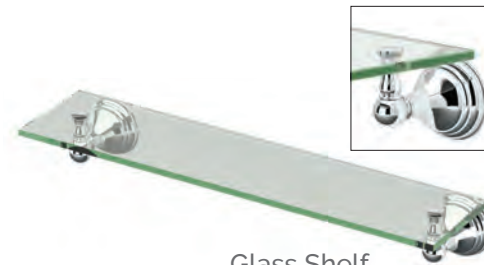

Towel Ring

6 1/2" dia.  
4352 Chrome  
4362 Satin Nickel

Tissue Holder

Traditional Style, 2 3/4" H.  
4353 Chrome  
4363 Satin Nickel

Robe Hook

3 3/8" H.  
4355 Chrome  
4365 Satin Nickel

Glass Shelf

20" L., 5 1/4" D.,  
8mm Tempered Glass  
4356 Chrome  
4366 Satin Nickel