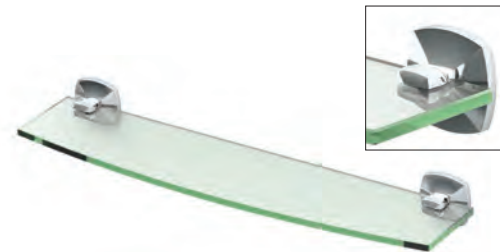

Glass Shelf
20 1/2" L., 5 1/4" D.,
8mm Tempered Glass
4146 Chrome
4156 Satin Nickel

Curved Glass Shelf