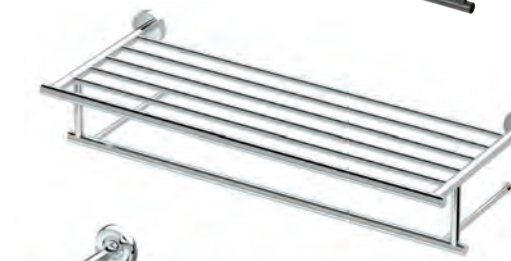

NEW

Stainless Steel construction
25 3/4" L., 5 1/4" H.
4637 Chrome
4647 Satin Nickel

Matches Glam
Bath Accessories
See page 15