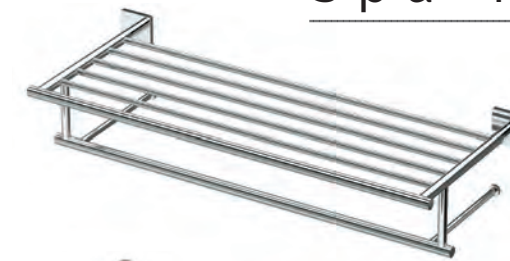

Spa Towel Rack

NEW

Stainless Steel Construction
25 3/4" L., 5 1/4" H.
4057 Chrome
4077 Satin Nickel

Matches Elevate
Bath Accessories
See page 9