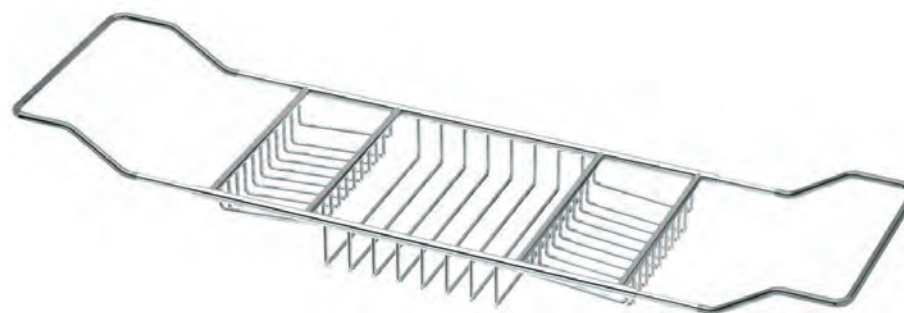

Bath Tub Caddy
Stainless Steel Construction
27" - 33" W. Adjustable
7½" D.
1416 Chrome