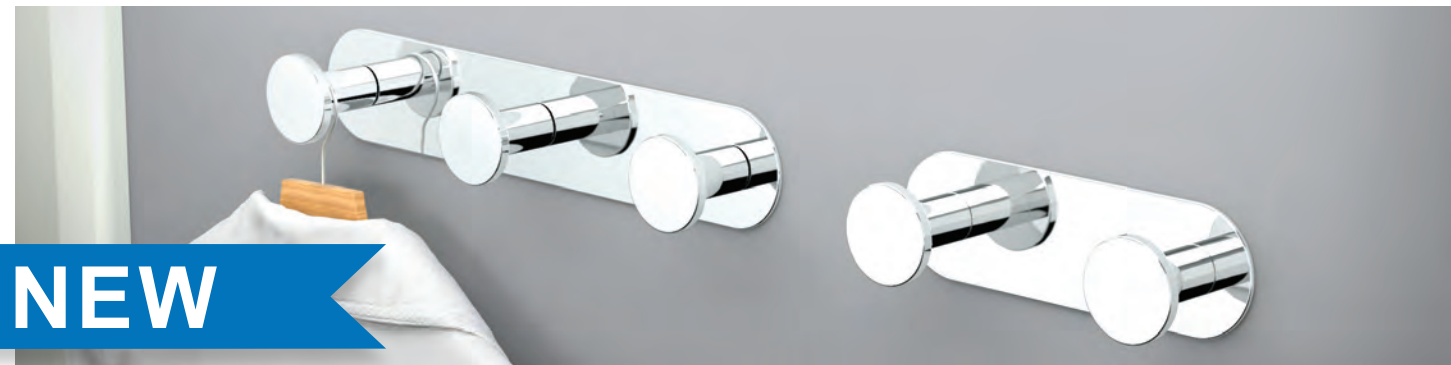

Matching Glam Accessories