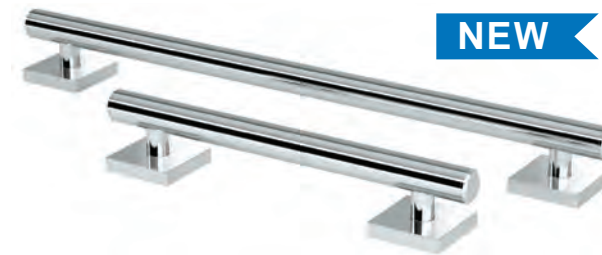

NEW

Grab Bar

Stainless Steel construction
1 1/4" dia. Tubing

42" L. 948 Chrome 958 Satin Nickel 36" L. 946 Chrome 956 Satin Nickel 24" L. 944 Chrome 954 Satin Nickel	18" L. 942 Chrome 952 Satin Nickel 12" L. 940 Chrome 950 Satin Nickel

Matches Elevate
Bath Accessories
See page 9