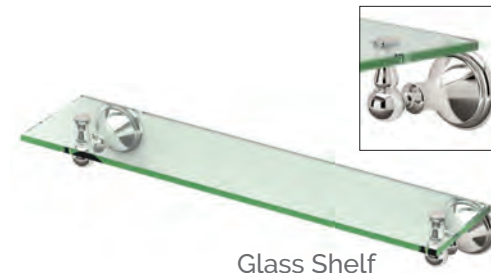

# Laurel Ave.

Solid Brass Construction

Polished Nickel

**Towel Bar**  
 3/4" dia. tubing  
 24" L.  
 4580 Polished Nickel  
 18" L.  
 4581 Polished Nickel

**Double Towel Bar**  
 3/4" dia. tubing  
 24" L.  
 4584 Polished Nickel

**Towel Ring**  
 6 1/2" dia.  
 4582 Polished Nickel

**Tissue Holder**  
 Traditional Style, 2 1/2" H.  
 4583 Polished Nickel

**Robe Hook**  
 3 3/4" H.  
 4585 Polished Nickel

**Glass Shelf**  
 20 1/2" L., 5 1/2" D.,  
 8mm Tempered Glass  
 4586 Polished Nickel