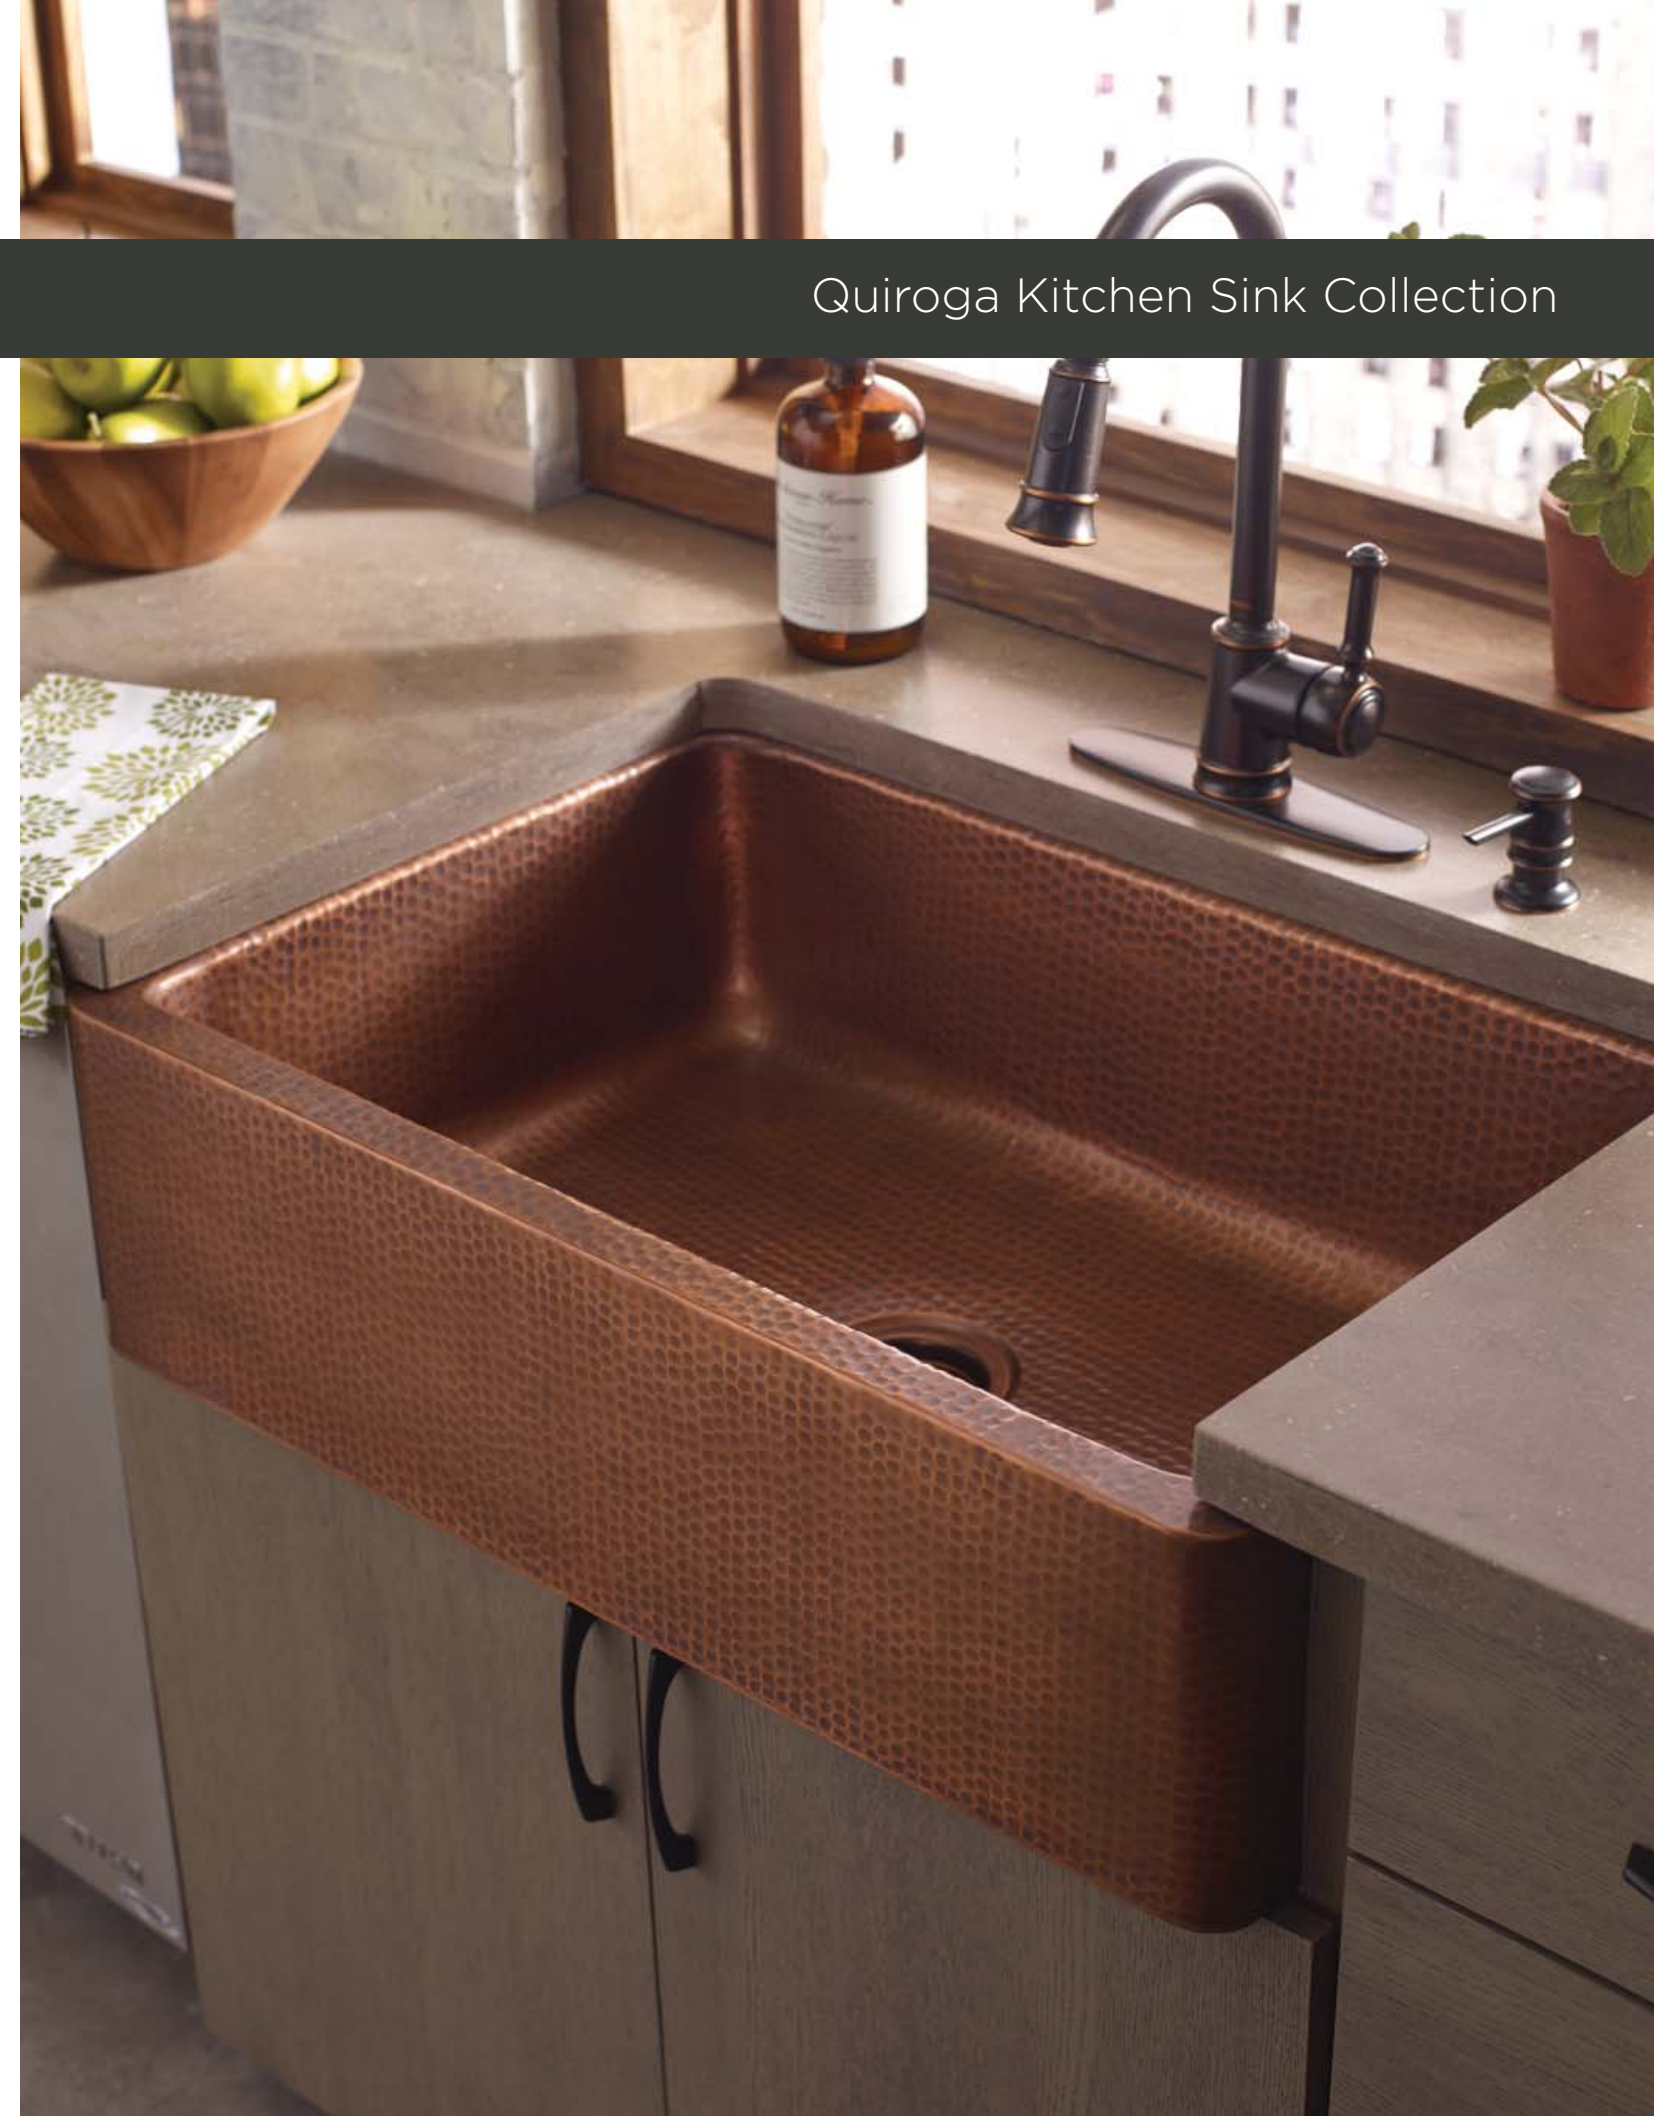

**Mounting Options:

List Price: \$1,499.00

**mounting clips available upon request

One of the easiest ways to dress up a kitchen is with the addition of an enchanting sink such as the Cardenas. Boasting a farmhouse apron-front, its single bowl is finished in hand-hammered aged copper and its silhouette makes it ideal for your city apartment or country cottage.