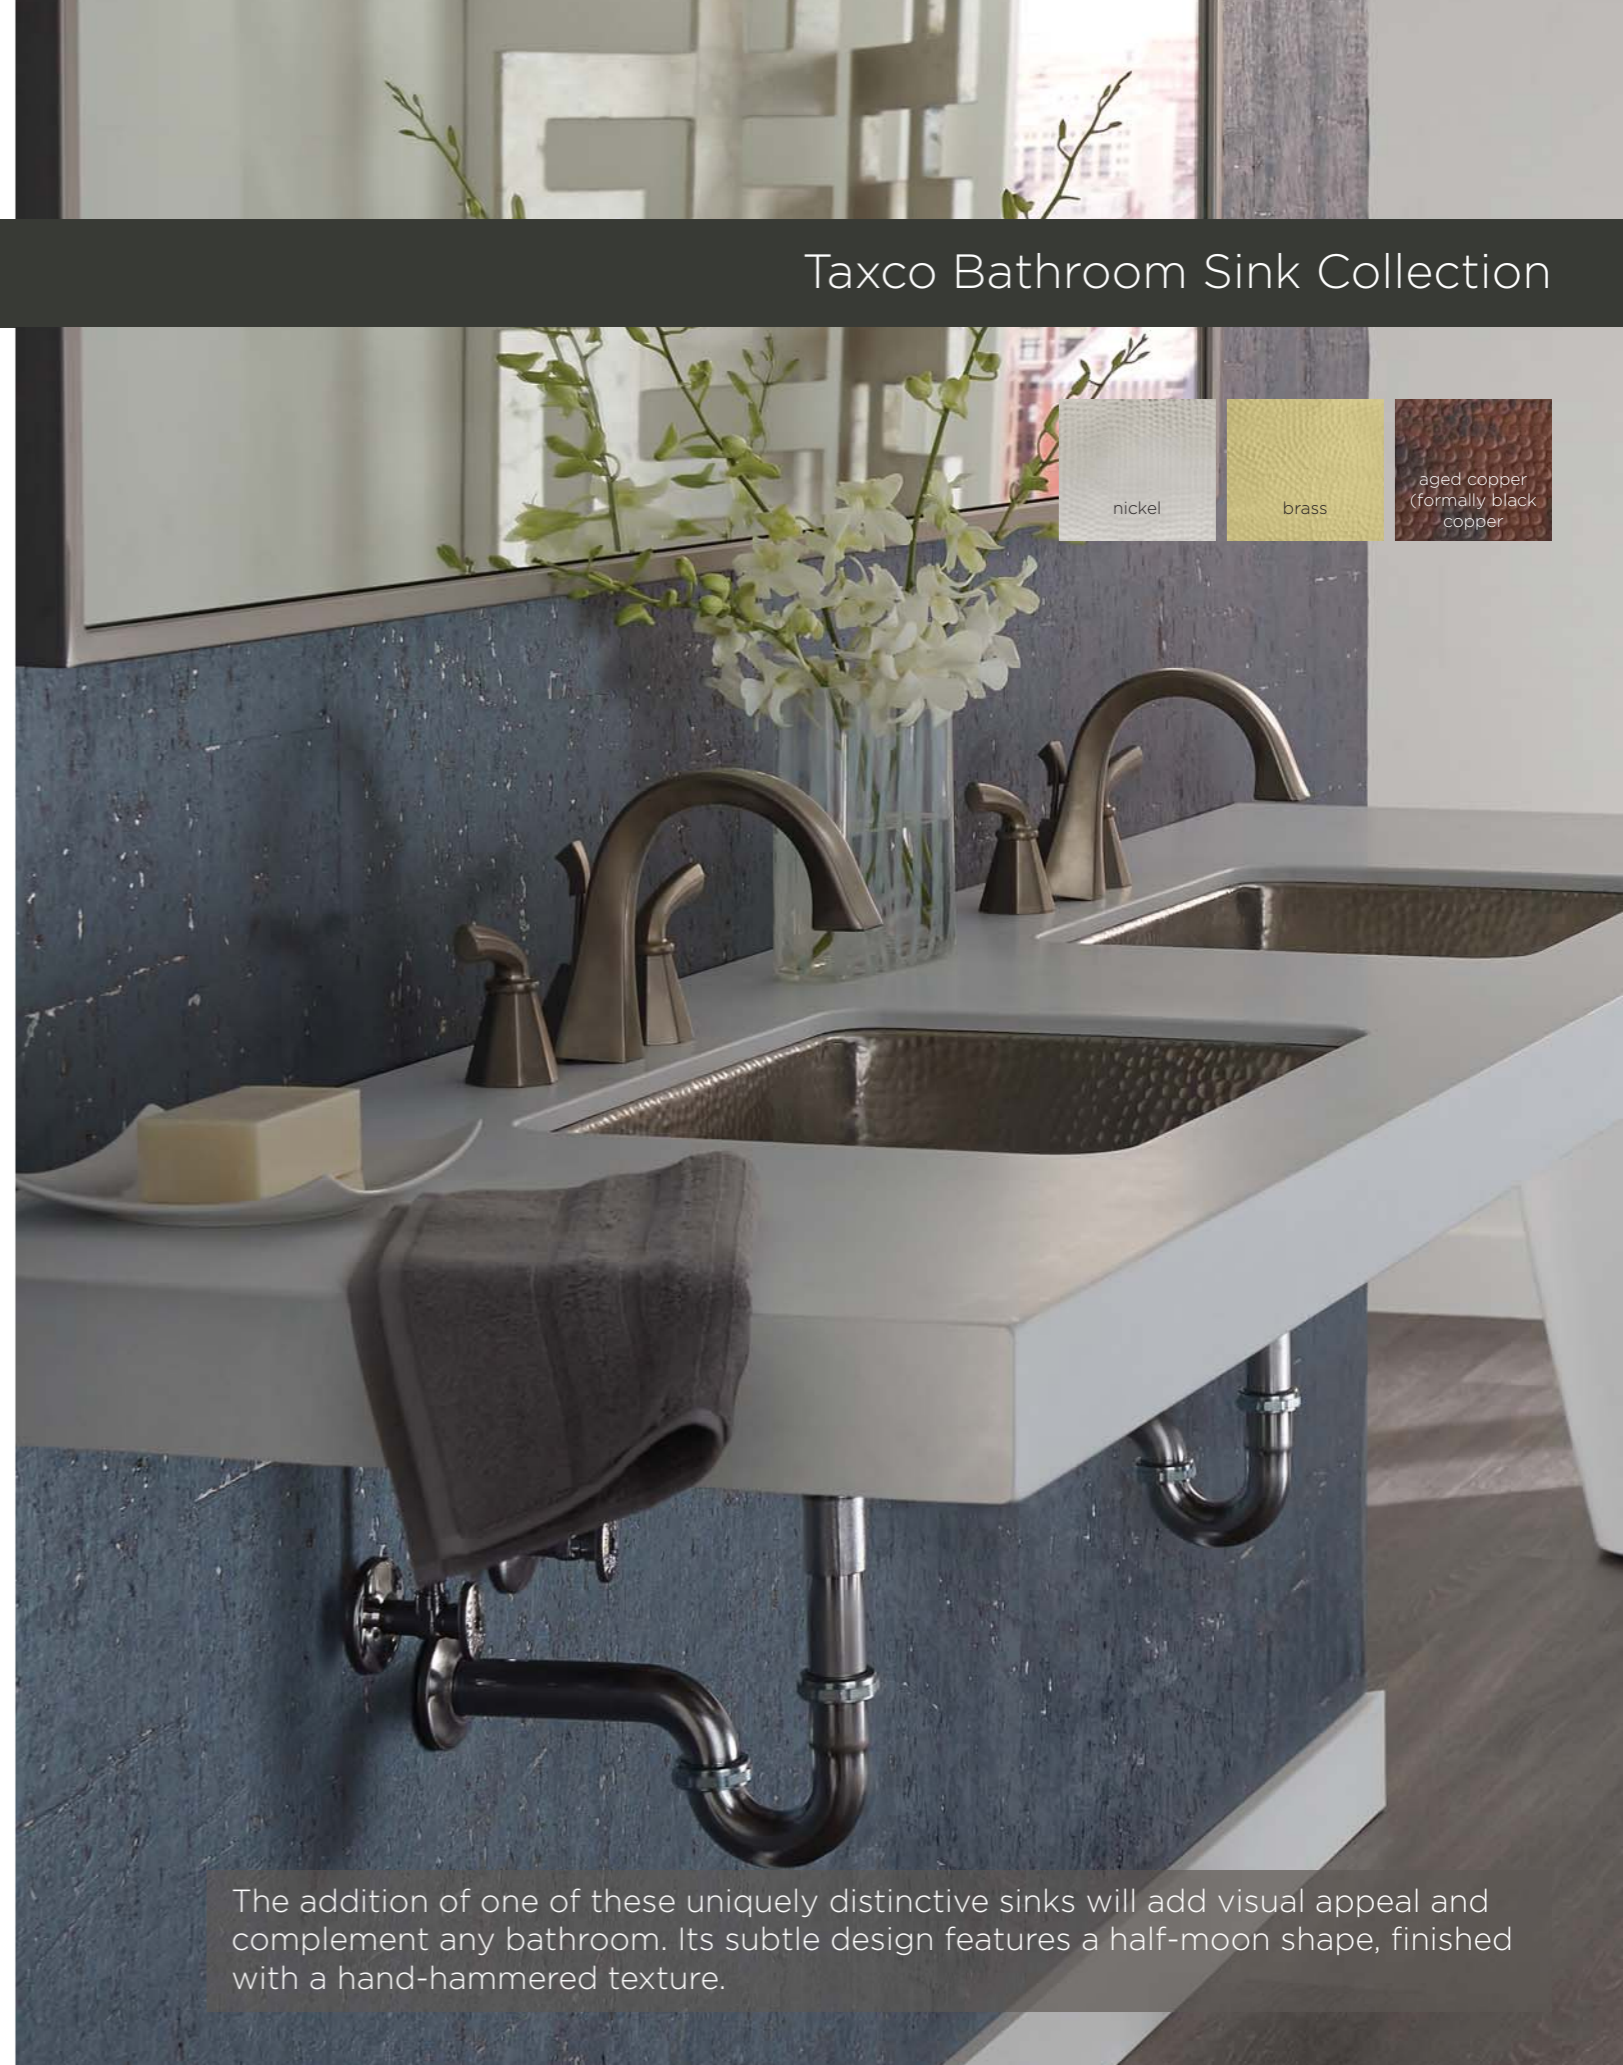

Tacambaro
(Formally Black Nickel Hawthorne)
Model #: BNRWR
Black Nickel
14 Gauge Copper
Dimensions: 15 1/2"
5" depth

Tacambaro
(Formally Milagro II)
Model #: BRD-1555ASG
Antique Satin Gold
14 Gauge Copper
Dimensions: 15 1/2"
5" depth

Tacambaro
(Formally Povone Alder)
Model #: ZRP-P
Brass and Nickel
14 Gauge
Dimensions: 15 1/2"
5" depth

Tacambaro
(Formally Antique Satin Gold)
Model #: ASGRWR
Antique Satin Gold
14 Gauge Copper
*Dimensions: 15 1/2"
5" depth

The addition of one of these uniquely distinctive sinks will add visual appeal and complement any bathroom. Its subtle design features a half-moon shape, finished with a hand-hammered texture.