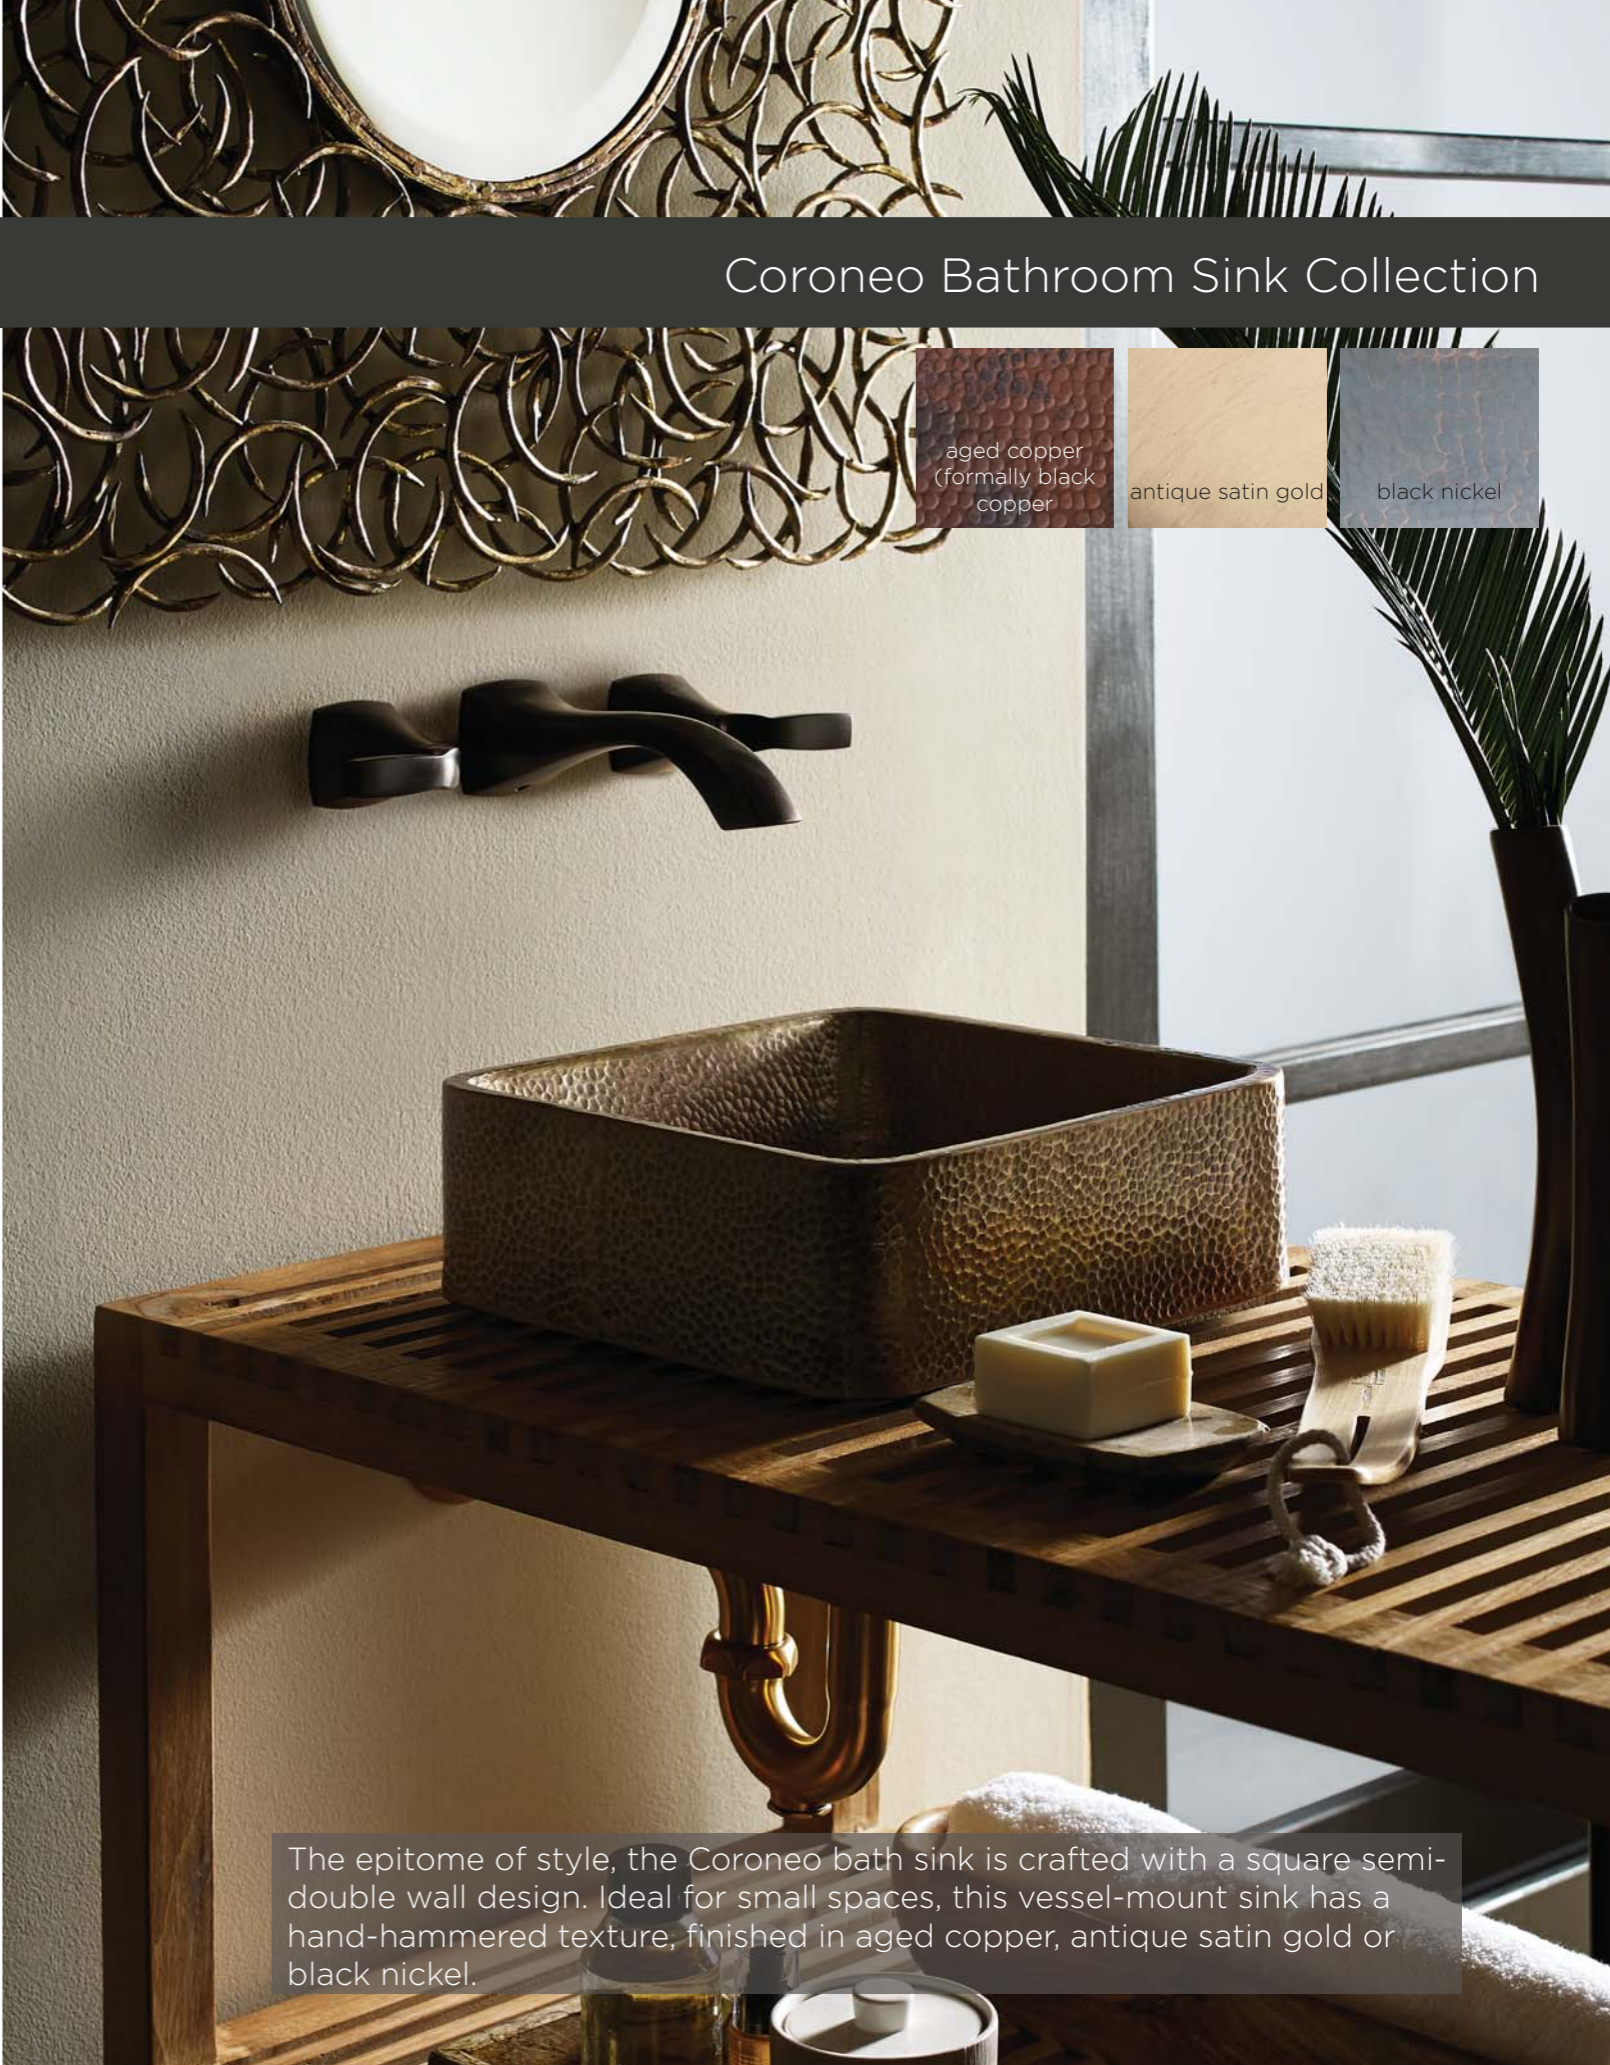

Drains Included: 

Mounting Options: 

Partial Drop-in Vessel Mount

List Price: \$466.00

This stunning double-wall oval sink is both classic and unique. Its solid copper construction is finished in aged copper or antique satin gold and embellished with a carved fish detail.

Model #: PBC-ASG
Antique Satin Gold
14 Gauge Copper
Dimensions: 17" x 14"
6" depth

Drains Included:

Mounting Options:

Partial Drop-in

Vessel Mount

List Price: \$1,132.00

aged copper
(formally black
copper)

antique satin gold

black nickel

The epitome of style, the Coroneo bath sink is crafted with a square semi-double wall design. Ideal for small spaces, this vessel-mount sink has a hand-hammered texture, finished in aged copper, antique satin gold or black nickel.

Coroneo
(Formally Chelsea II)

Model #: BSV-1212BC
Aged Copper
14 Gauge Copper
Dimensions: 12" x 12"
3" depth

Drains Included:

Mounting Options:

Vessel Mount

List Price: \$577.00

Coroneo
(Formally Chelsea)

Model #: BSDC-1203ASG
Antique Satin Gold
14 Gauge Copper
Dimensions: 12" x 12"
3" depth