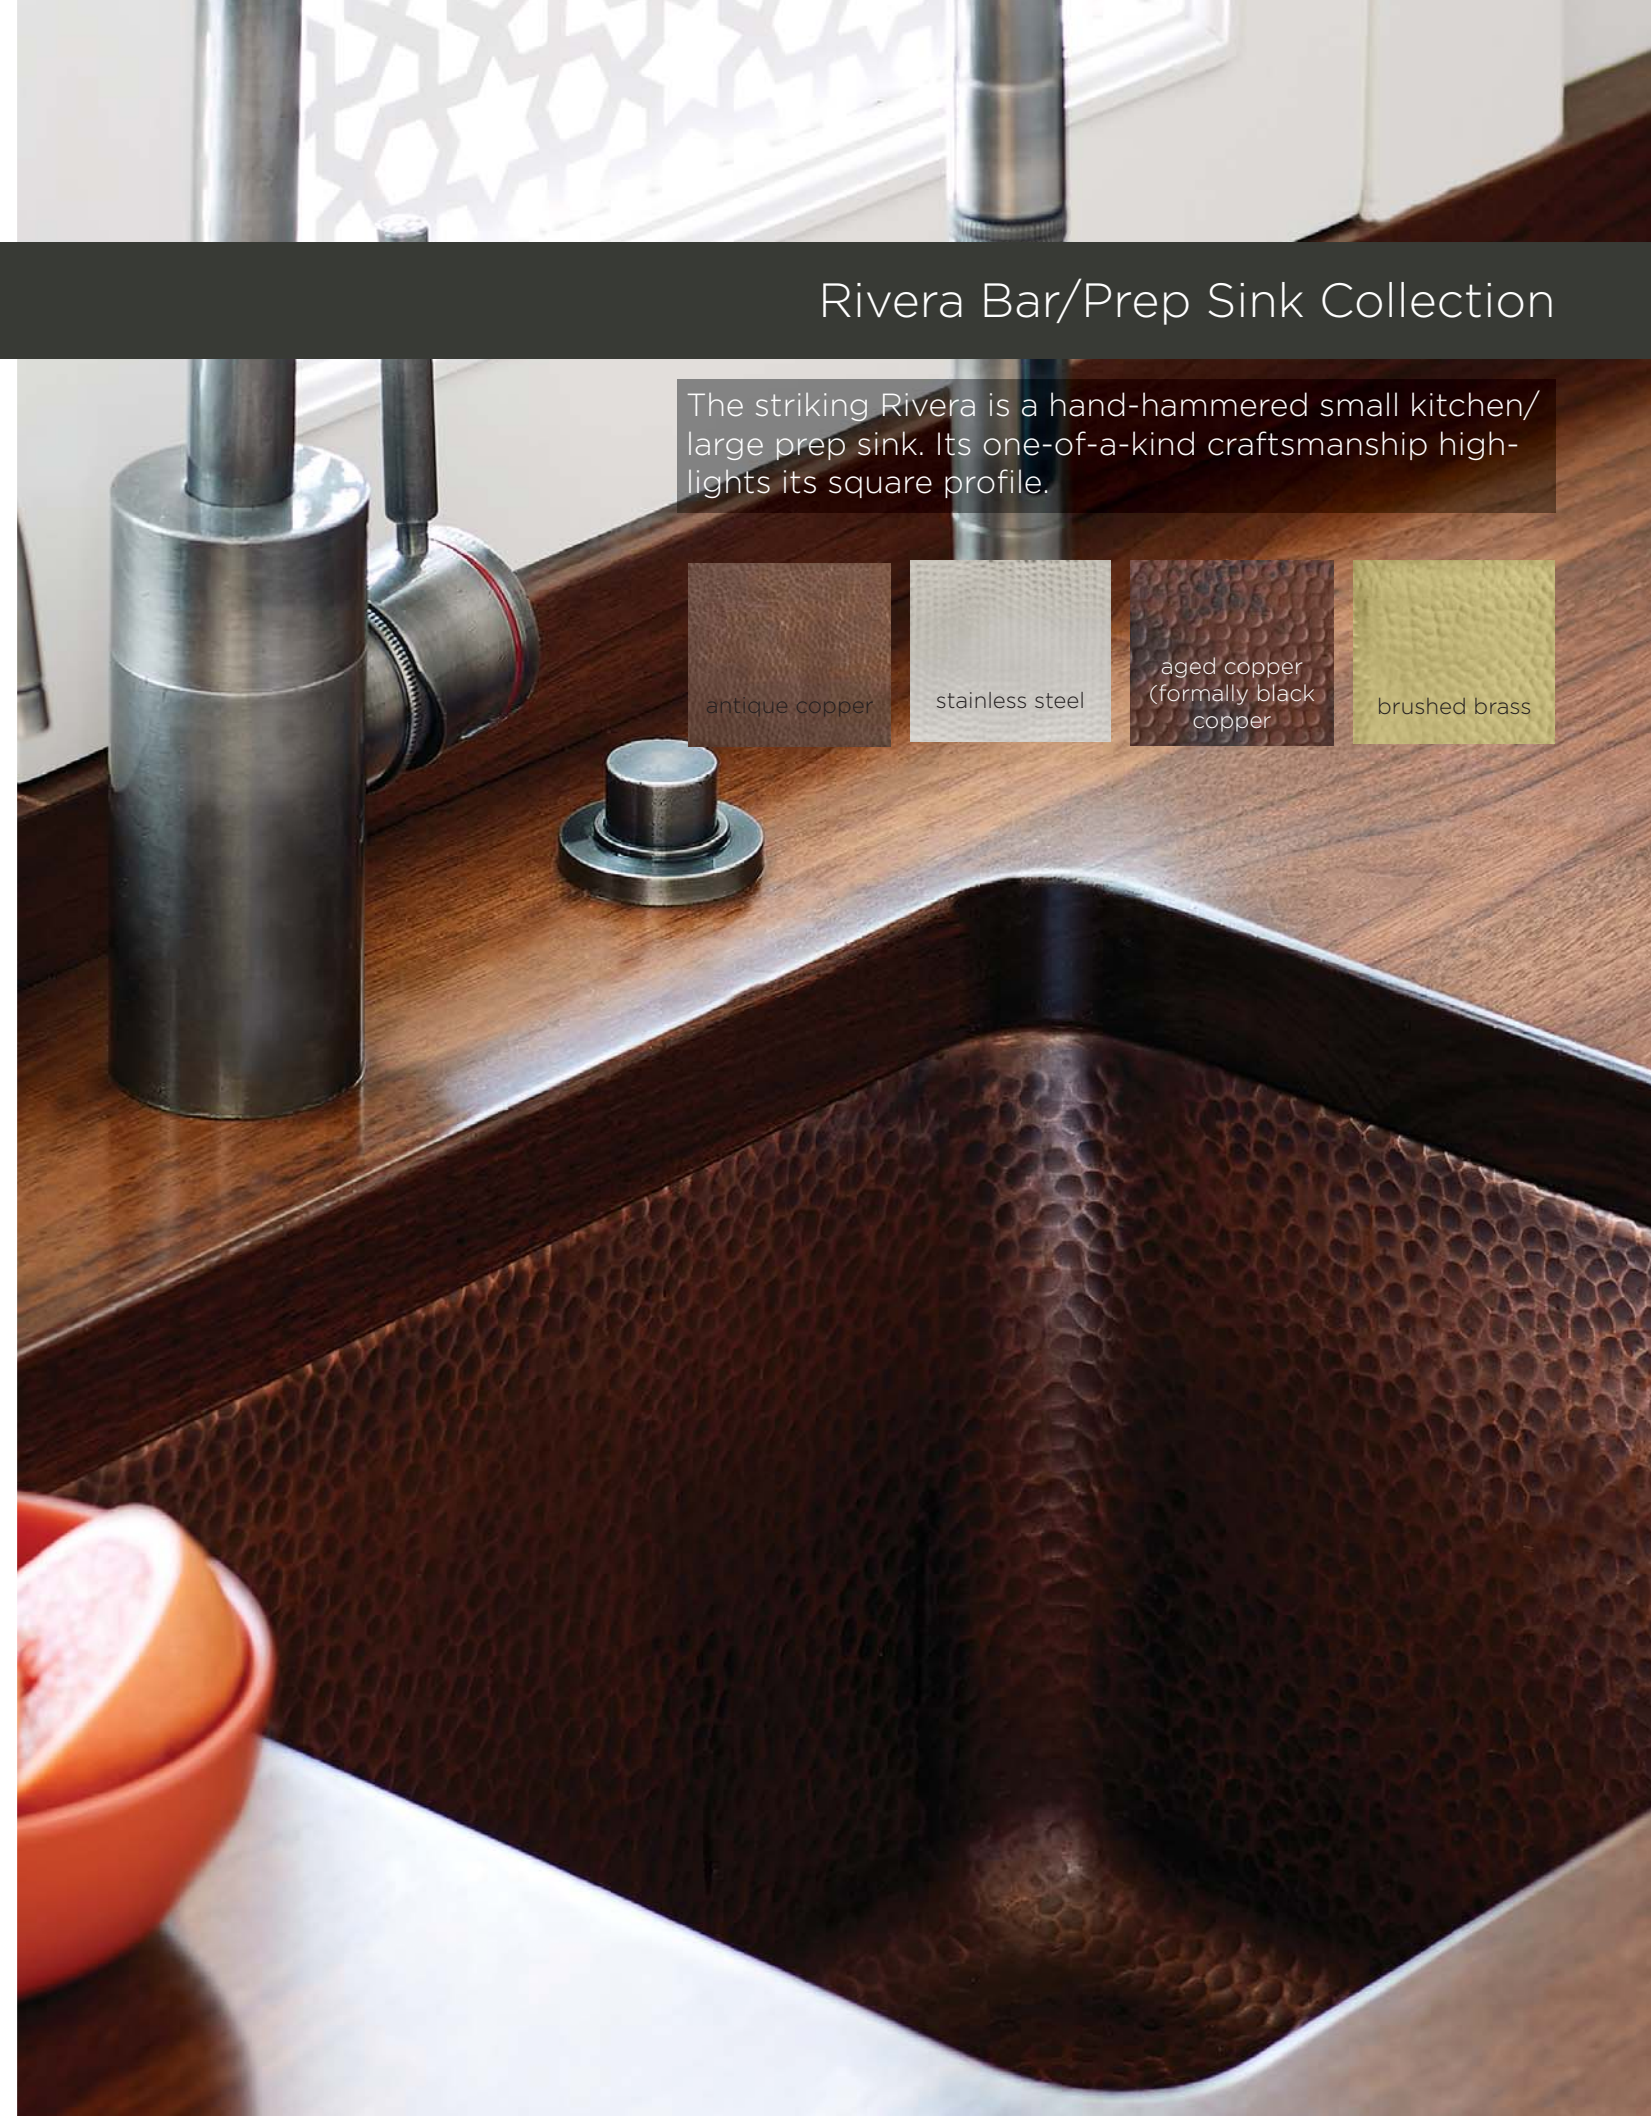

Drains Included:

**Mounting Options:

List Price: \$299.00

**mounting clips available upon request

*Tamayo in rose gold, fired copper and aged copper are available in custom sizes

The striking Rivera is a hand-hammered small kitchen/ large prep sink. Its one-of-a-kind craftsmanship highlights its square profile.