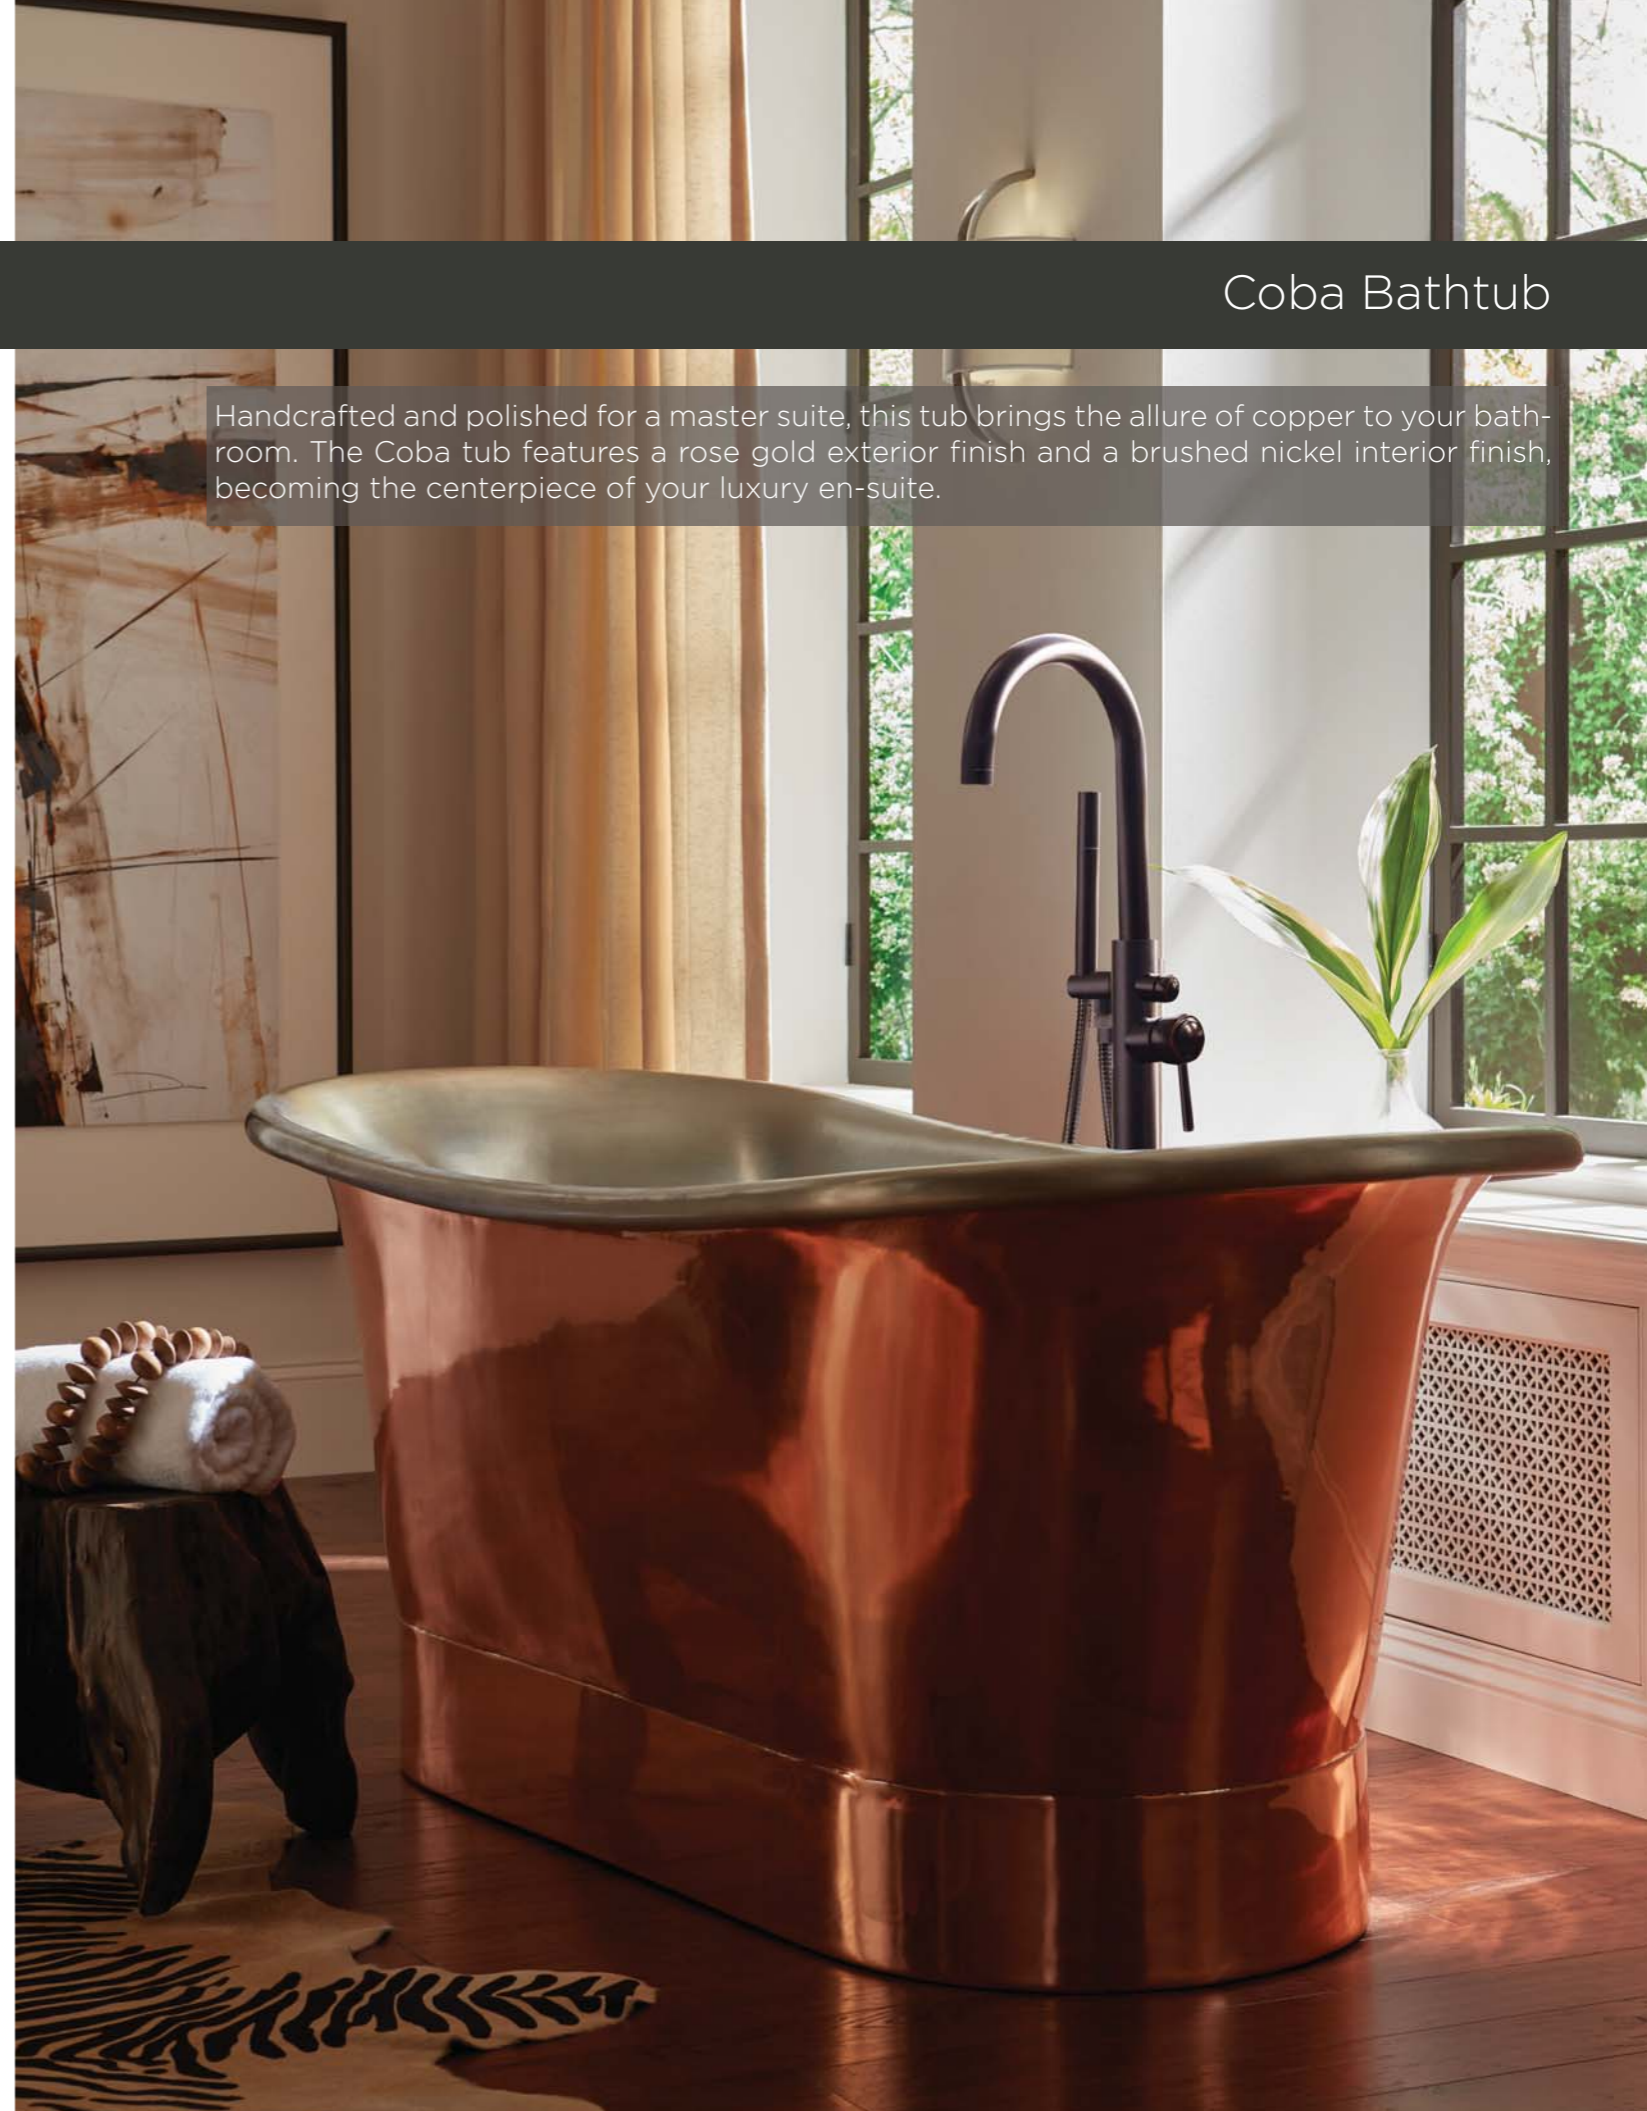

Cuitzeo
(Formally Caladonia)

Model #: TBT-6960-DW
Antique Copper

Dimensions: (OD) 69" x 36"
25 1/4" depth
(ID) 62" x 30 1/4"
25 1/4" depth

List Price: $7,350.00

Drains Included: