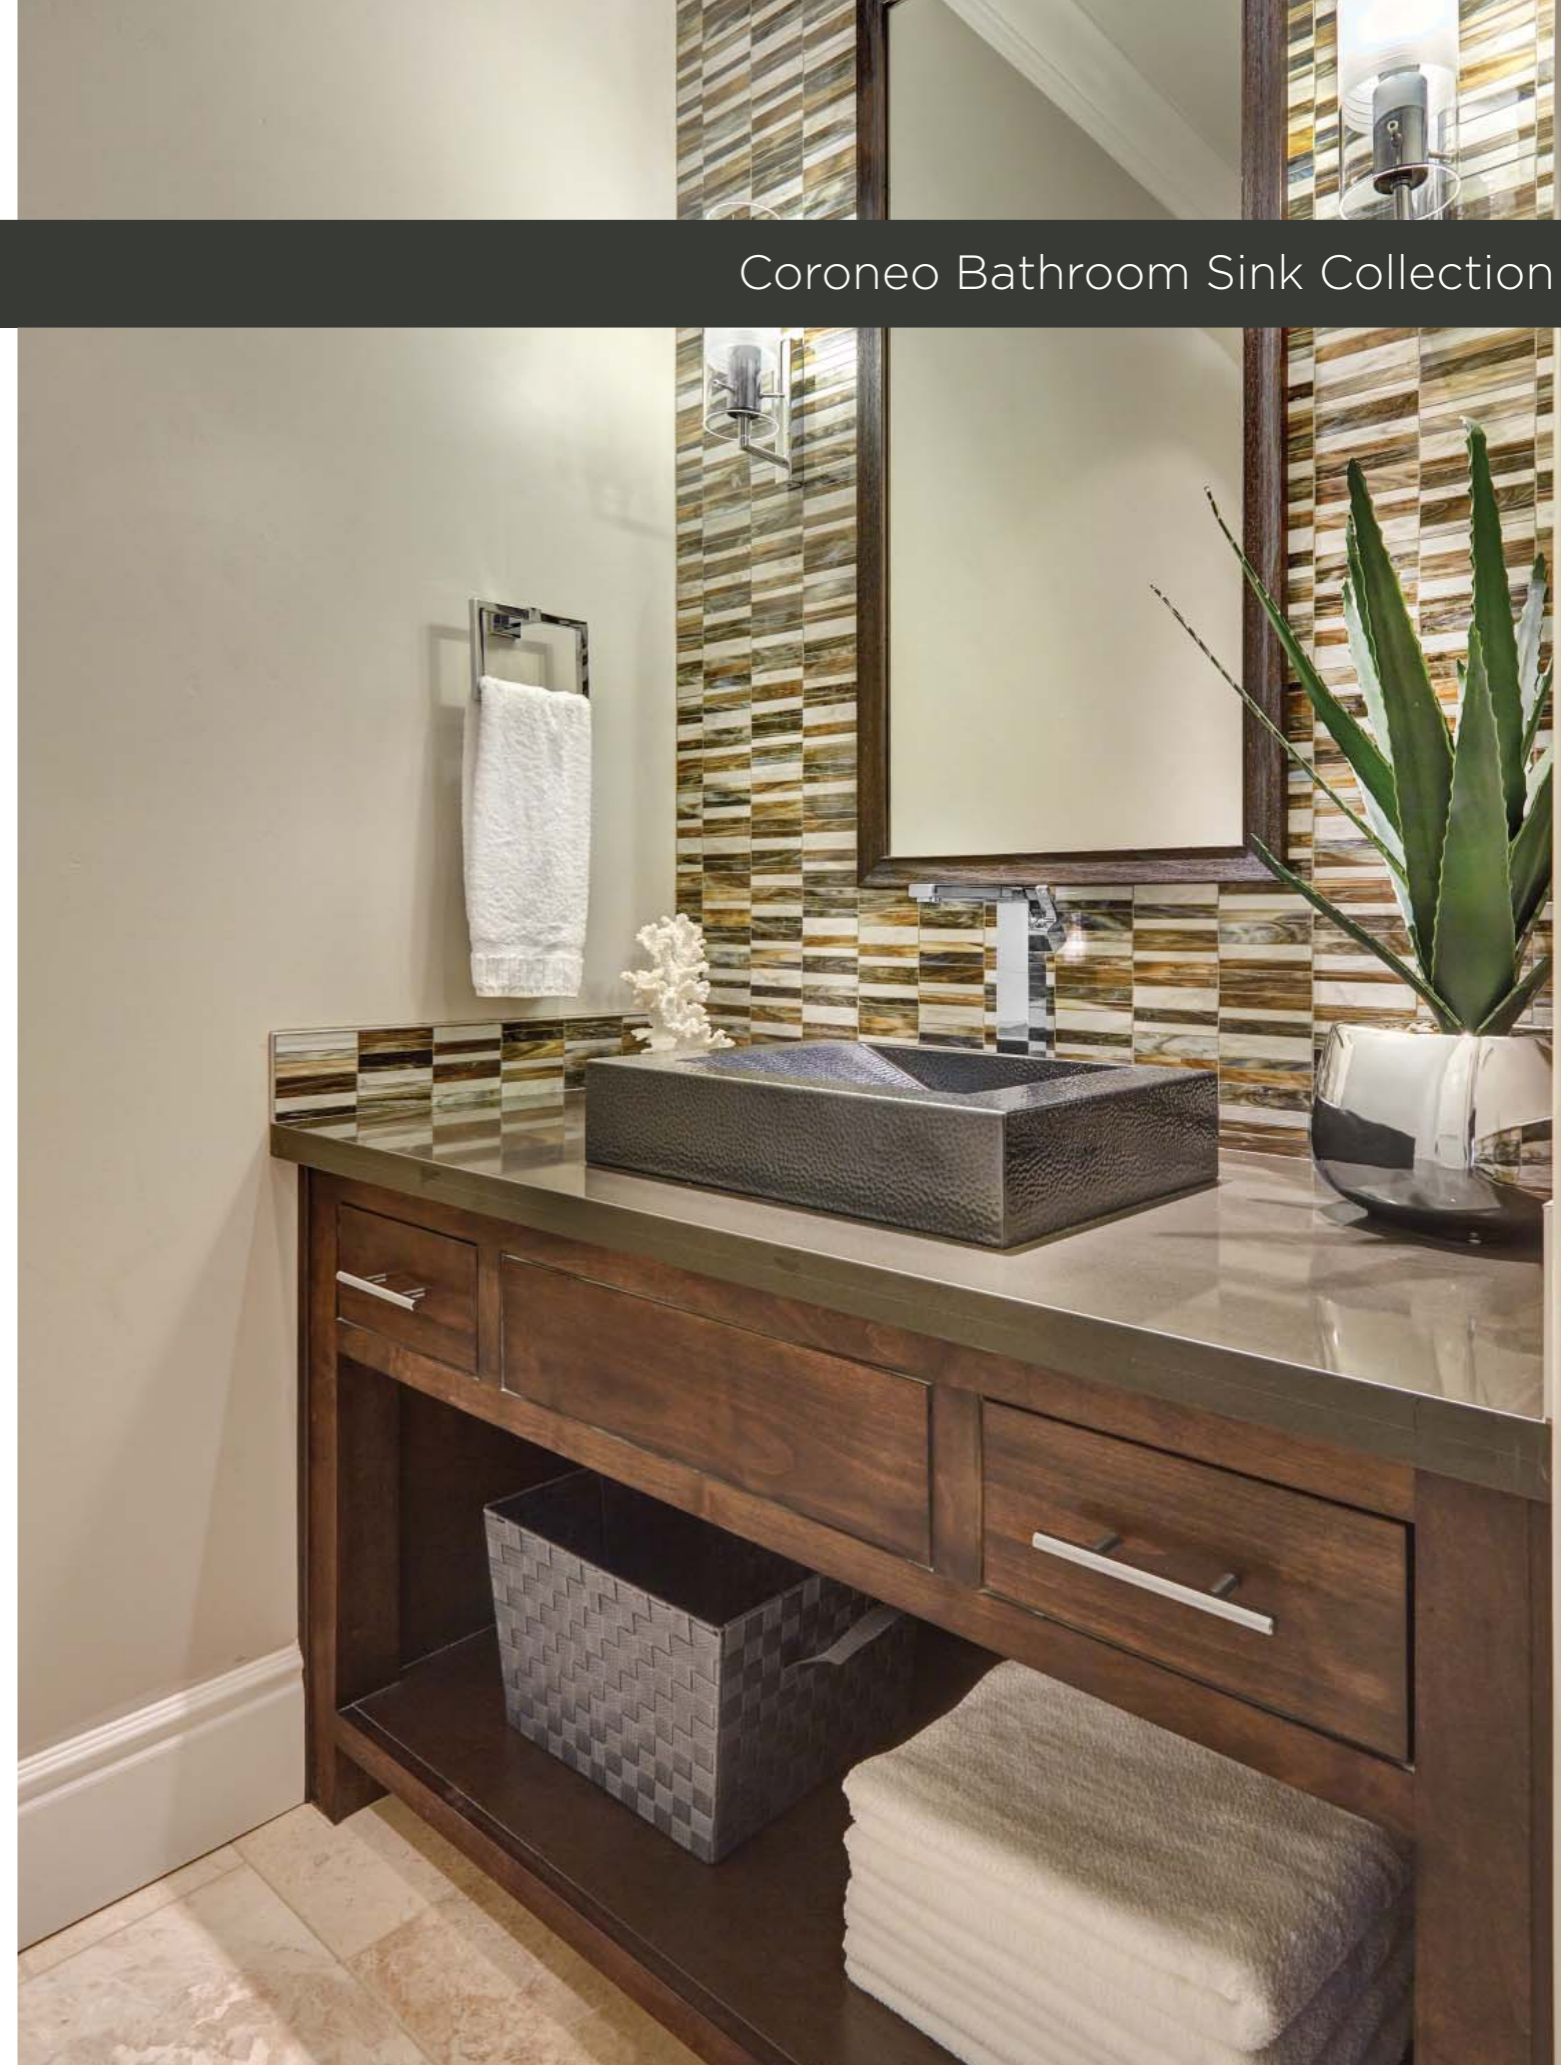

Directly inspired by the beauty of the ocean, the **Acapulco** is fantastically crafted and detailed to look like a seashell from your favorite beach. Finished in rose gold and made to be the center of attention in your bathroom.