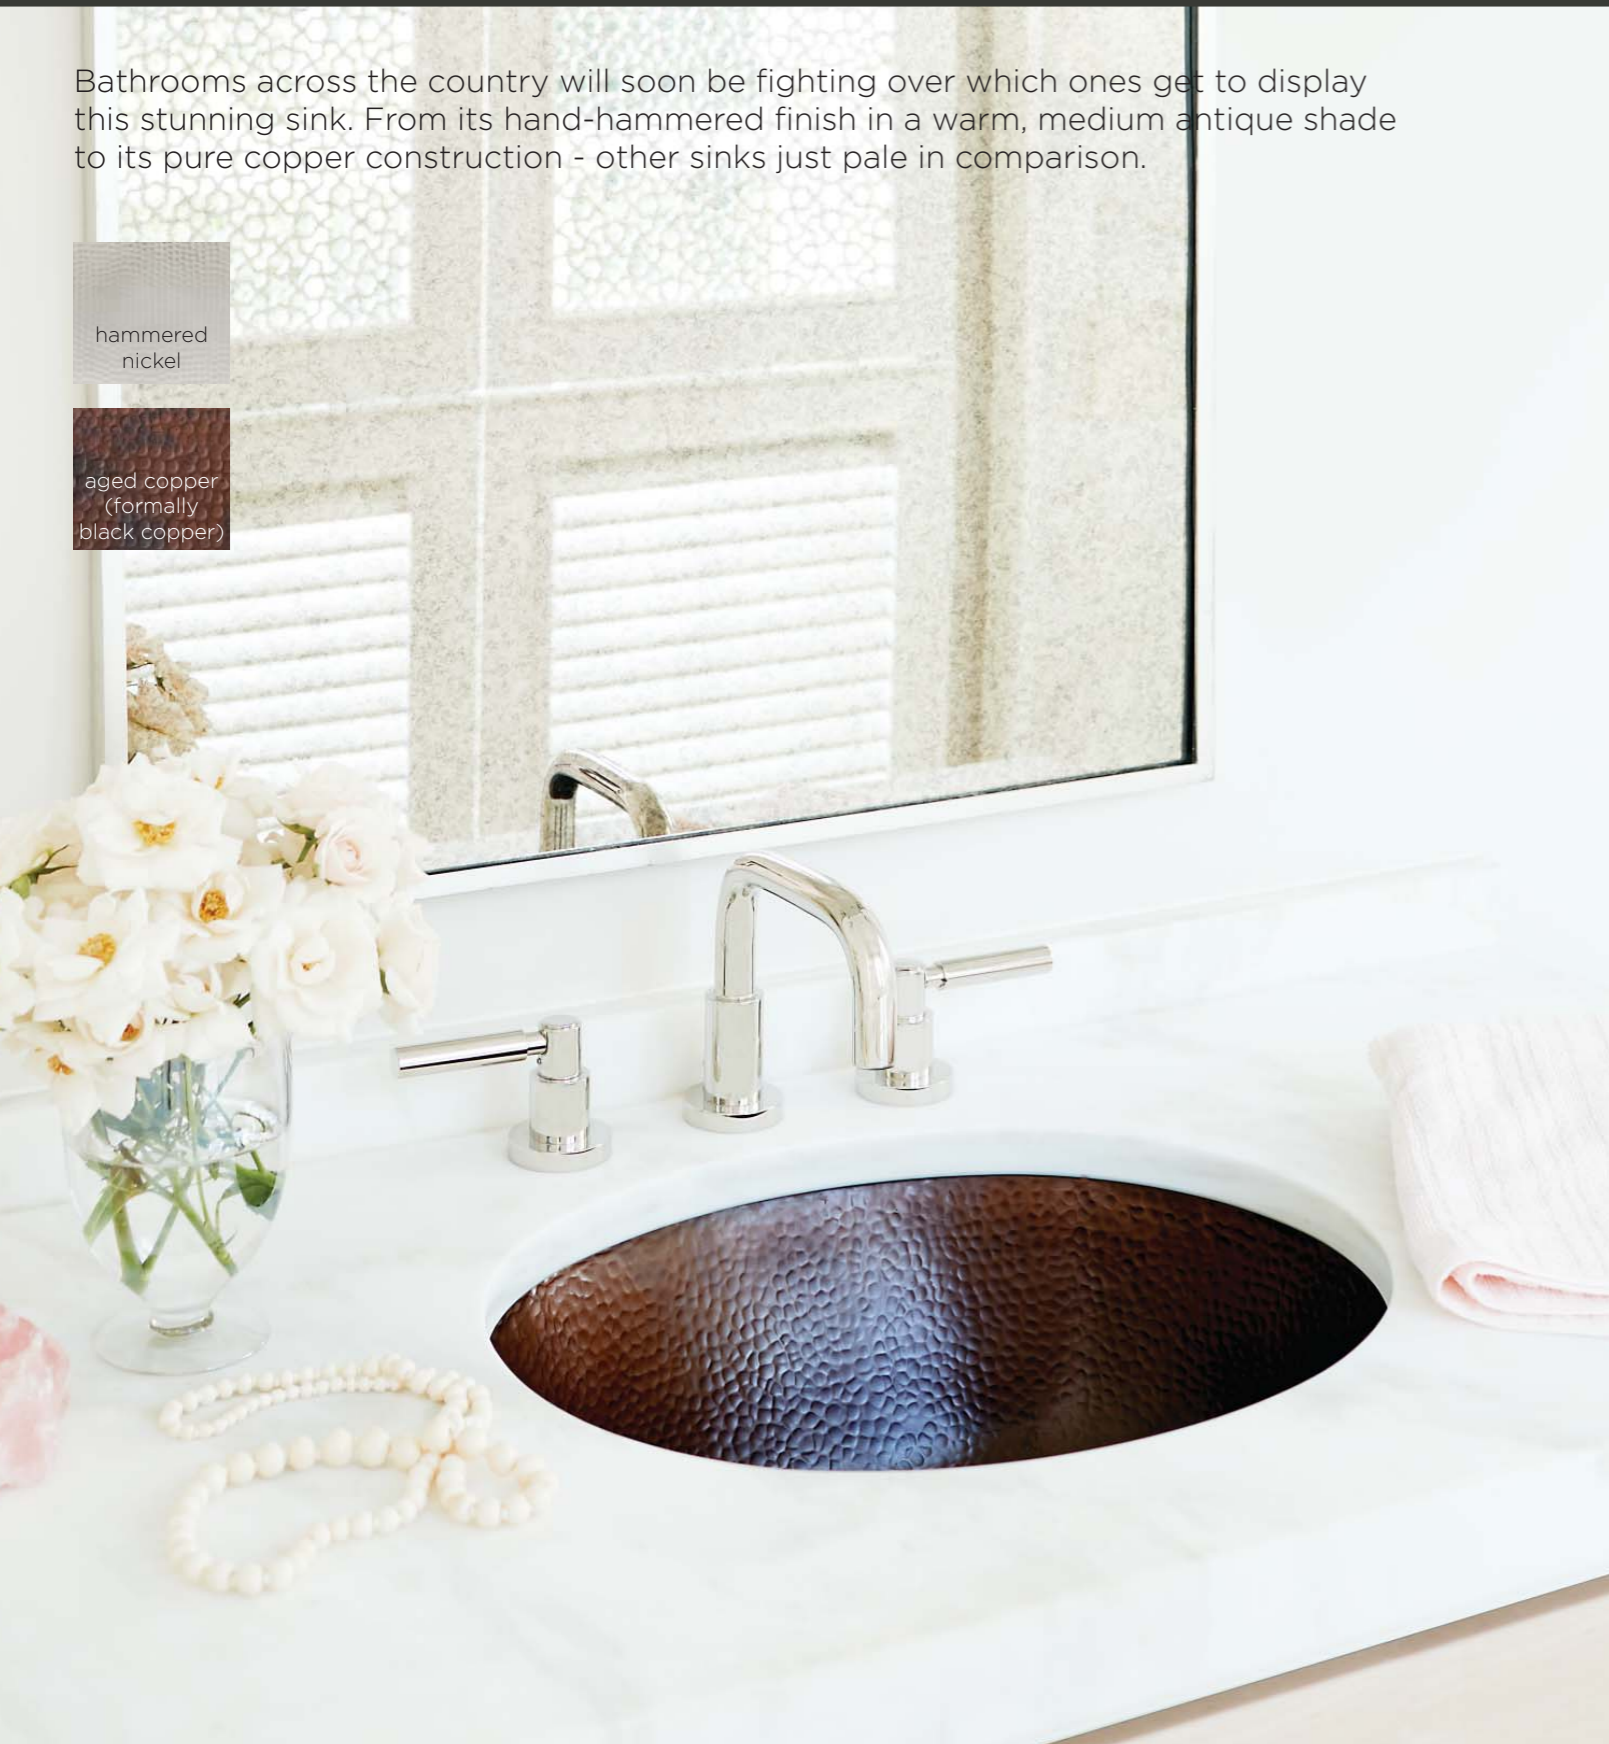

Morelia
(Formally Nantucket Gold)
Model #: BOD-1914ASG
Antique Satin Gold
14 Gauge Copper
Dimensions: 19" x 14"
4 1/2" depth

Drains Included: 
Mounting Options: 
List Price: \$669.00

Bathrooms across the country will soon be fighting over which ones get to display this stunning sink. From its hand-hammered finish in a warm, medium antique shade to its pure copper construction - other sinks just pale in comparison.