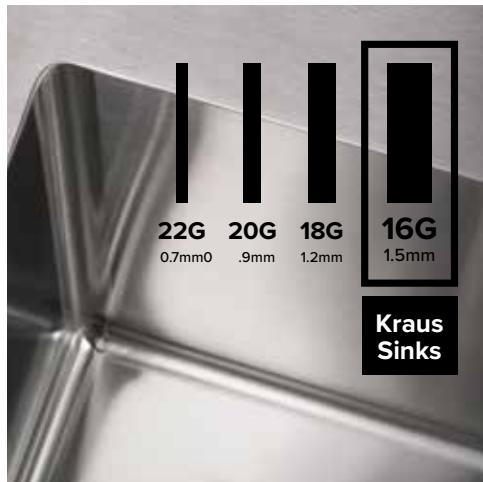

TRU16

TRU16™ REAL 16-GAUGE STEEL

Thicker steel, stronger sink: Kraus uses premium grade true 16-gauge stainless steel, always 1.5mm thick. A heavy-duty industrial grade construction, built for the highest level of durability and resistance to corrosion and dents