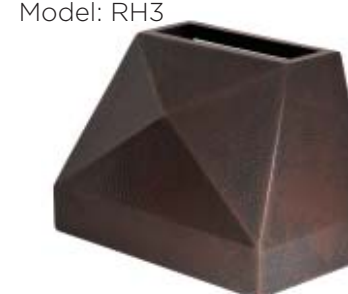

True to the spirit of our ancestry we bring the allure of copper, home.
With all of our heart.

Range hood dimensions: 15" W x 17" H x 7" D

Display board dimensions: 18" W x 25" H

Announcing Thompson Traders Custom Range Hood Display Program

- Two mini range hoods and display board
Your Cost: \$999.00
- Three mini range hoods and display board
Your Cost: \$1,400.00

Get Your Display for FREE!!

Sell three Thompson Traders range hoods within 12 months of ordering your display and you will receive a credit for your display cost.

Model: RH1

Model: RH4

Model: RH2

Model: RH5

Model: RH3

Model: RH6

Example Pricing

| Item Code | Image | 30" x 24" x 30" | 36" x 24" x 30" | 42" x 24" x 30" | 48" x 24" x 30" |
|-----------|---|-----------------|-----------------|-----------------|-----------------|
| RH1 |  | \$7,199.00 | \$7,271.00 | \$7,566.00 | \$7,791.00 |
| RH2 |  | \$8,668.00 | \$8,837.00 | \$9,396.00 | \$9,526.00 |
| RH3 |  | \$7,199.00 | \$7,271.00 | \$7,566.00 | \$7,791.00 |
| RH4 |  | \$8,596.00 | \$8,746.00 | \$9,318.00 | \$9,513.00 |
| RH5 |  | \$8,548.00 | \$8,635.00 | \$9,123.00 | \$9,266.00 |
| RH6 |  | \$7,277.00 | \$7,329.00 | \$7,674.00 | \$7,888.00 |