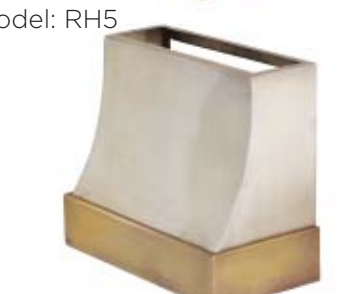

True to the spirit of our ancestry we bring the allure of copper, home.
With all of our heart.

Range hood dimensions: 15" W x 17" H x 7" D

Display board dimensions: 18" W x 25" H

Announcing Thompson Traders Custom Range Hood Display Program

- Two mini range hoods and display board
Your Cost: \$999.00
- Three mini range hoods and display board
Your Cost: \$1,400.00

Get Your Display for FREE!!

Sell three Thompson Traders range hoods within 12 months of ordering your display and you will receive a credit for your display cost.

Model: RH1

Model: RH4

Model: RH2

Model: RH5

Model: RH3

Model: RH6

Example Pricing

| Item Code | Image | 30" x 24" x 30" | 36" x 24" x 30" | 42" x 24" x 30" | 48" x 24" x 30" |
|-----------|---|-----------------|-----------------|-----------------|-----------------|
| RH1 |  | \$7,199.00 | \$7,271.00 | \$7,566.00 | \$7,791.00 |
| RH2 |  | \$8,668.00 | \$8,837.00 | \$9,396.00 | \$9,526.00 |
| RH3 |  | \$7,199.00 | \$7,271.00 | \$7,566.00 | \$7,791.00 |
| RH4 |  | \$8,596.00 | \$8,746.00 | \$9,318.00 | \$9,513.00 |
| RH5 |  | \$8,548.00 | \$8,635.00 | \$9,123.00 | \$9,266.00 |
| RH6 |  | \$7,277.00 | \$7,329.00 | \$7,674.00 | \$7,888.00 |