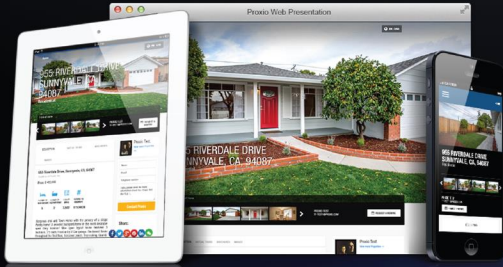

## CONNECTED AGENT

Proxio Connect is an international B2B network serving real estate professionals in 120+ countries. Present your listings and **promote other listings as your own** in a global network of over 750,000 professionals!