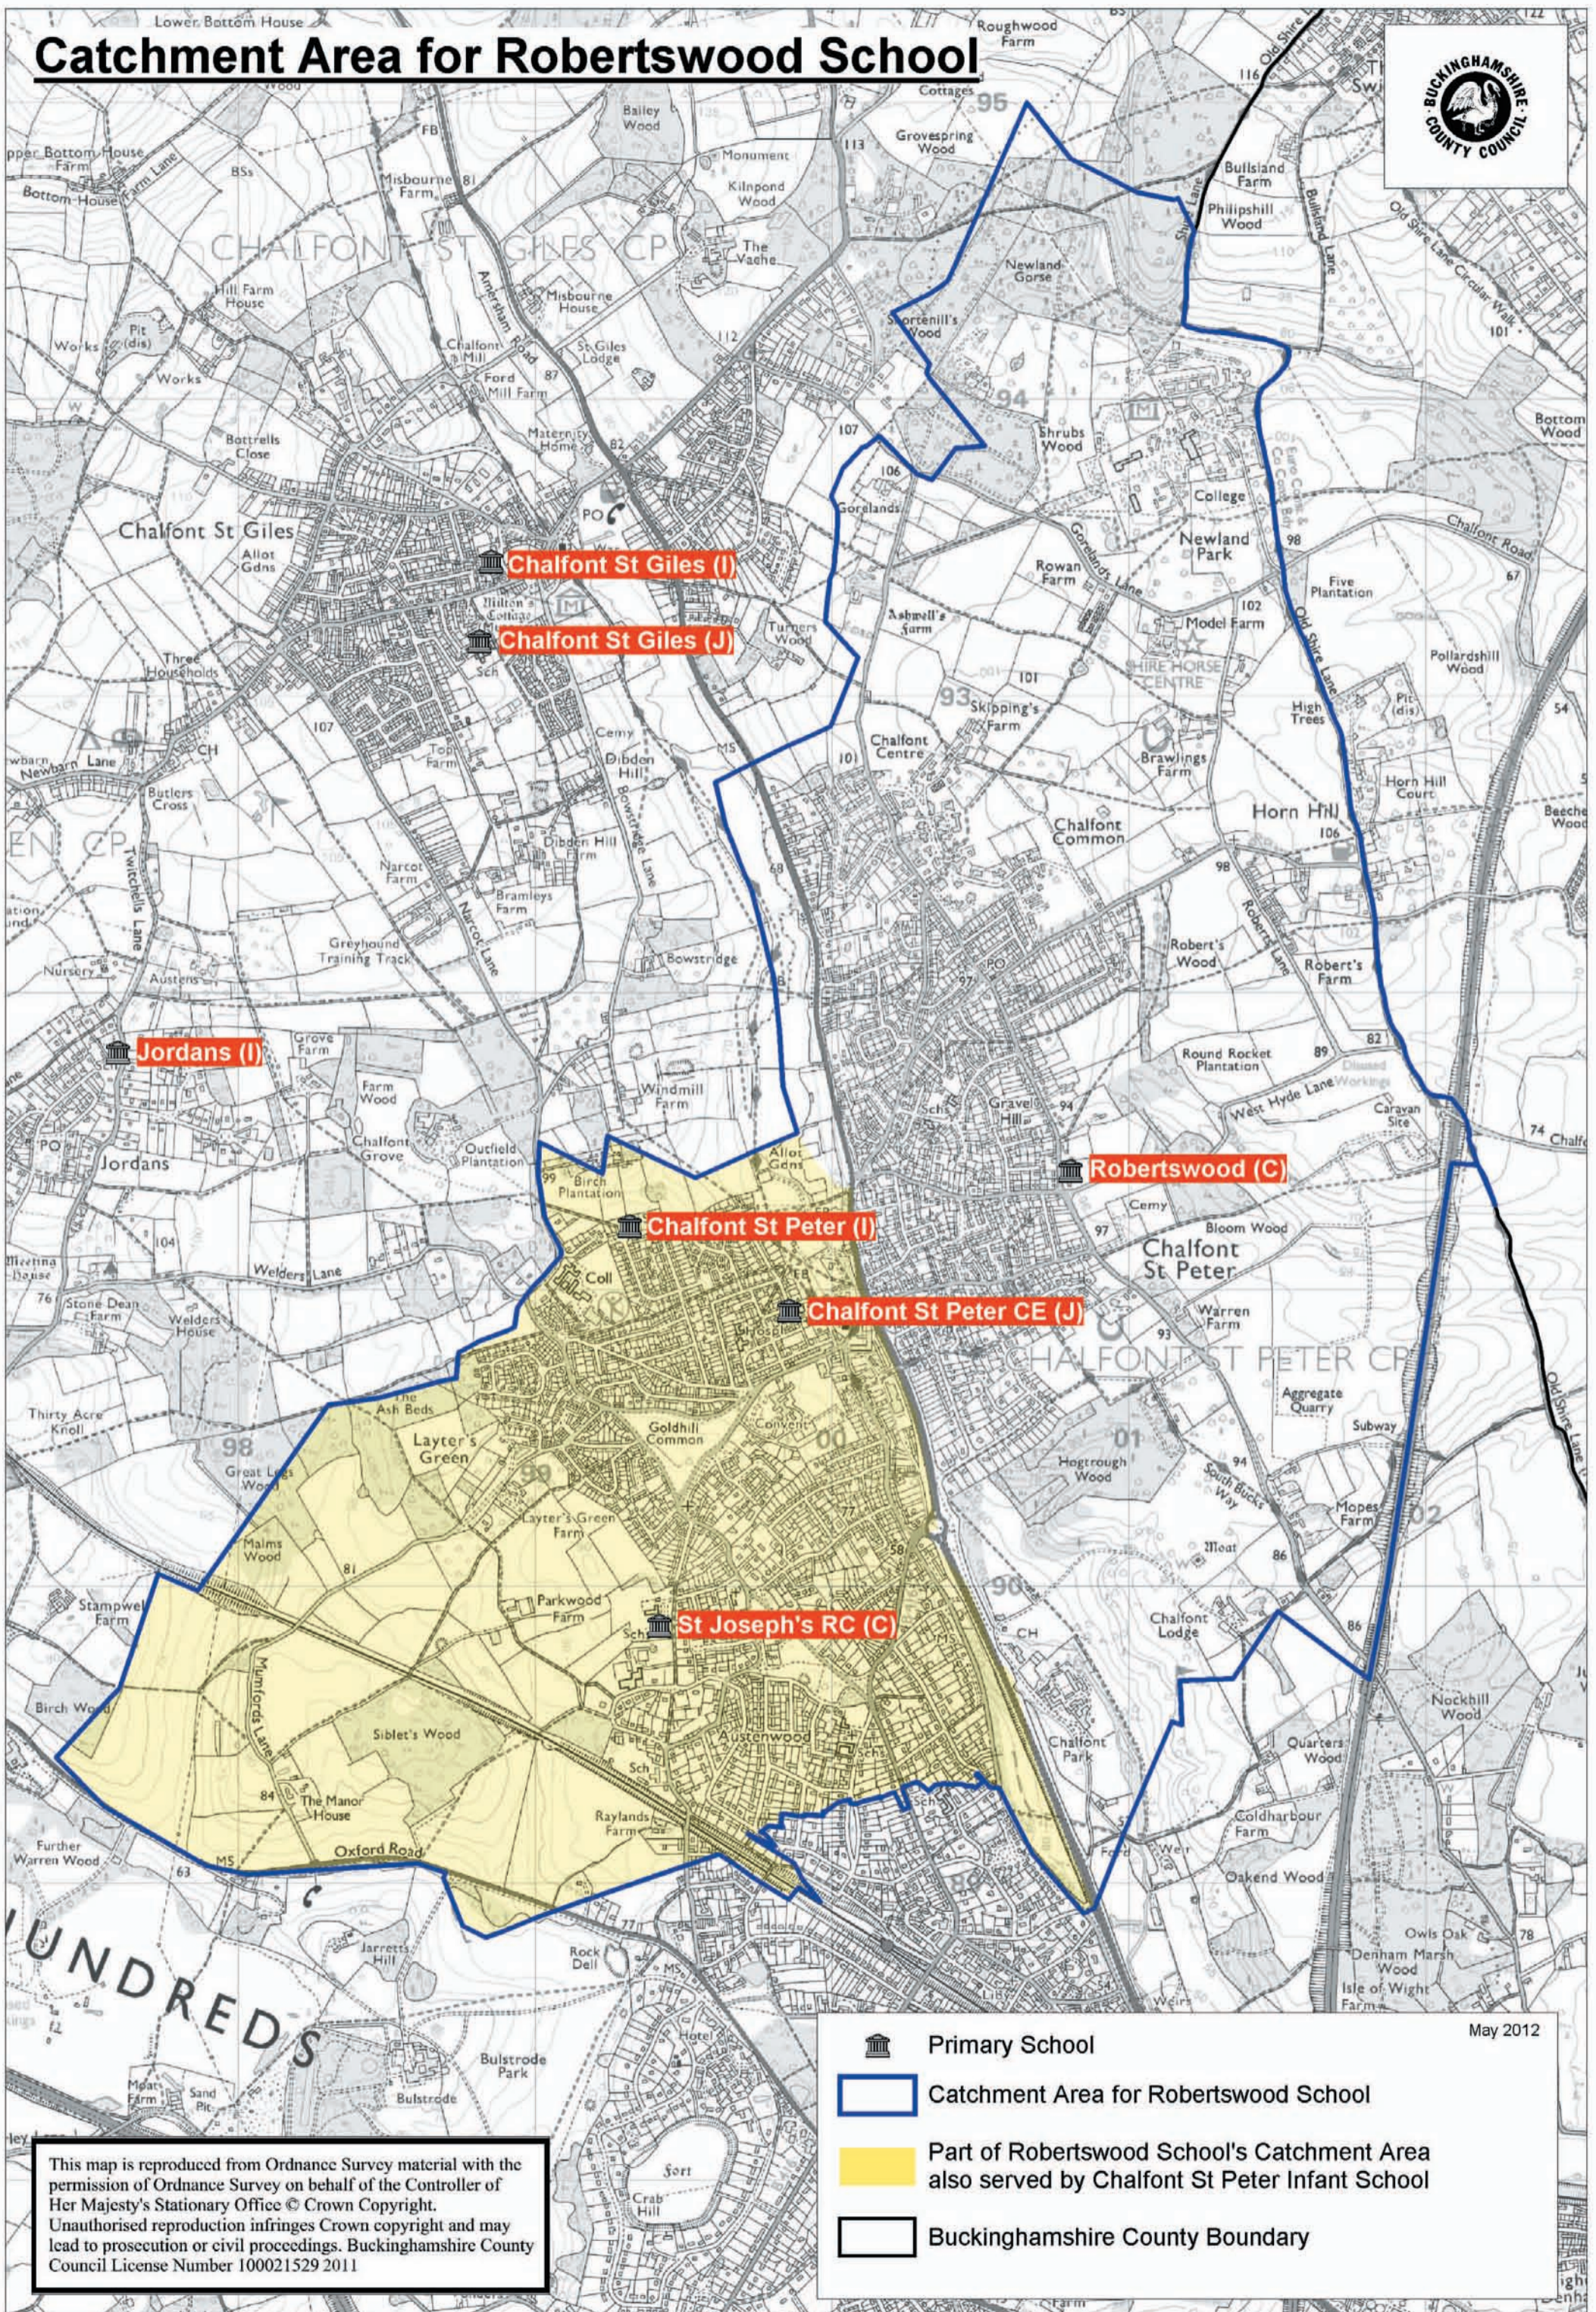

# Catchment Area for Robertswood School

-  Primary School
-  Catchment Area for Robertswood School
-  Part of Robertswood School's Catchment Area also served by Chalfont St Peter Infant School
-  Buckinghamshire County Boundary

May 2012

This map is reproduced from Ordnance Survey material with the permission of Ordnance Survey on behalf of the Controller of Her Majesty's Stationary Office © Crown Copyright. Unauthorised reproduction infringes Crown copyright and may lead to prosecution or civil proceedings. Buckinghamshire County Council License Number 100021529 2011