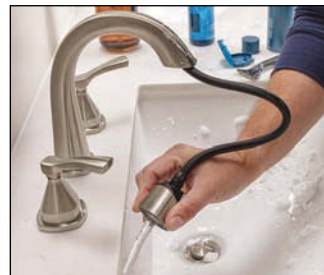

## MultiChoice® Technology

**One rough. Unlimited possibilities.**

- Faster, easier and less expensive to upgrade style, finish and functionality later.
- Square plateguard allows for simple 90° cuts and snaps into place.
- Heat-resistant pressure test cap allows for air or water testing before valve cartridge is installed.

## Touch<sub>2</sub>O® with Touchless™ Technology

Provides easy water control 3 ways:

- Simply place your hand near the faucet, tap, or use standard handle activation.
- 4-minute automatic shut-off helps prevent water waste.
- Touch-free activation helps prevent spread of germs.