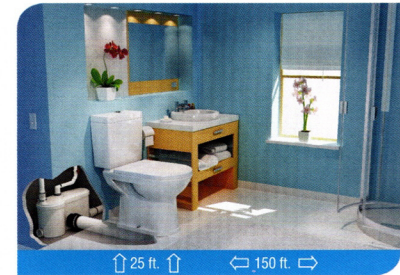

# SANIGRIND<sup>®</sup> Pro

GRINDER TECHNOLOGY

Part# 014

The SANIGRIND PRO is a grinder unit that is designed to work with a standard bottom outlet toilet.

- Build a complete bathroom and more; for residential and commercial applications
- It is designed to handle accidental flushing of sanitary items. Great for retrofitting applications.