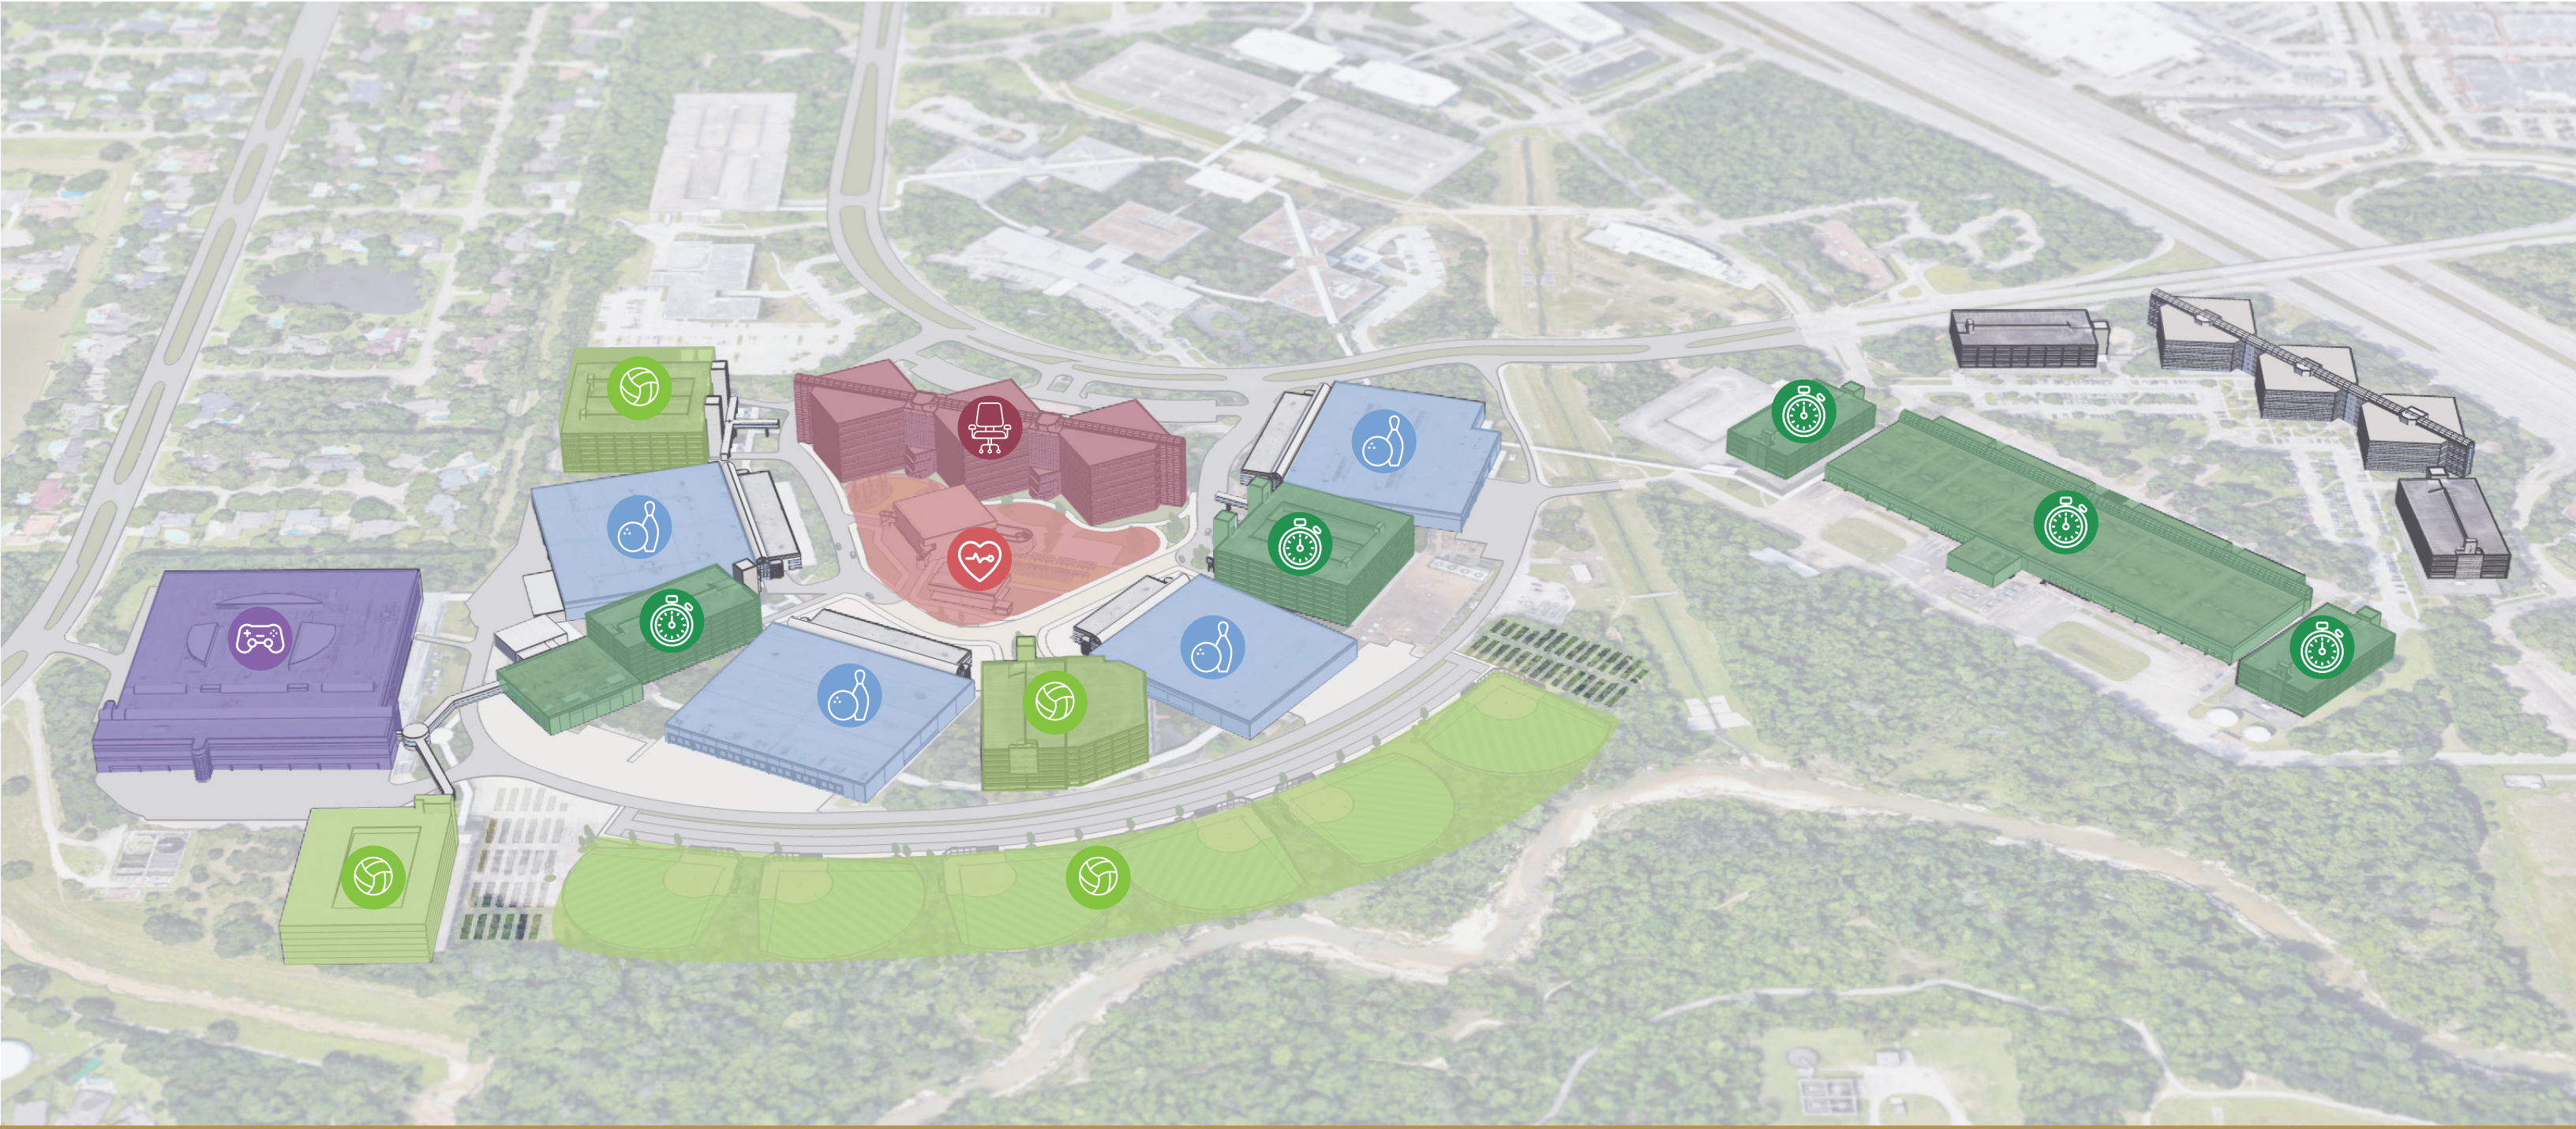

CAMPUS SITE PLAN | EXAMPLE USE CASES

POSSIBLE USE CASE EXAMPLES

- INDOOR SPORTS
- OUTDOOR SPORTS
- TRAINING
- SAFETY + WELLNESS
- ESPORTS
- OFFICE