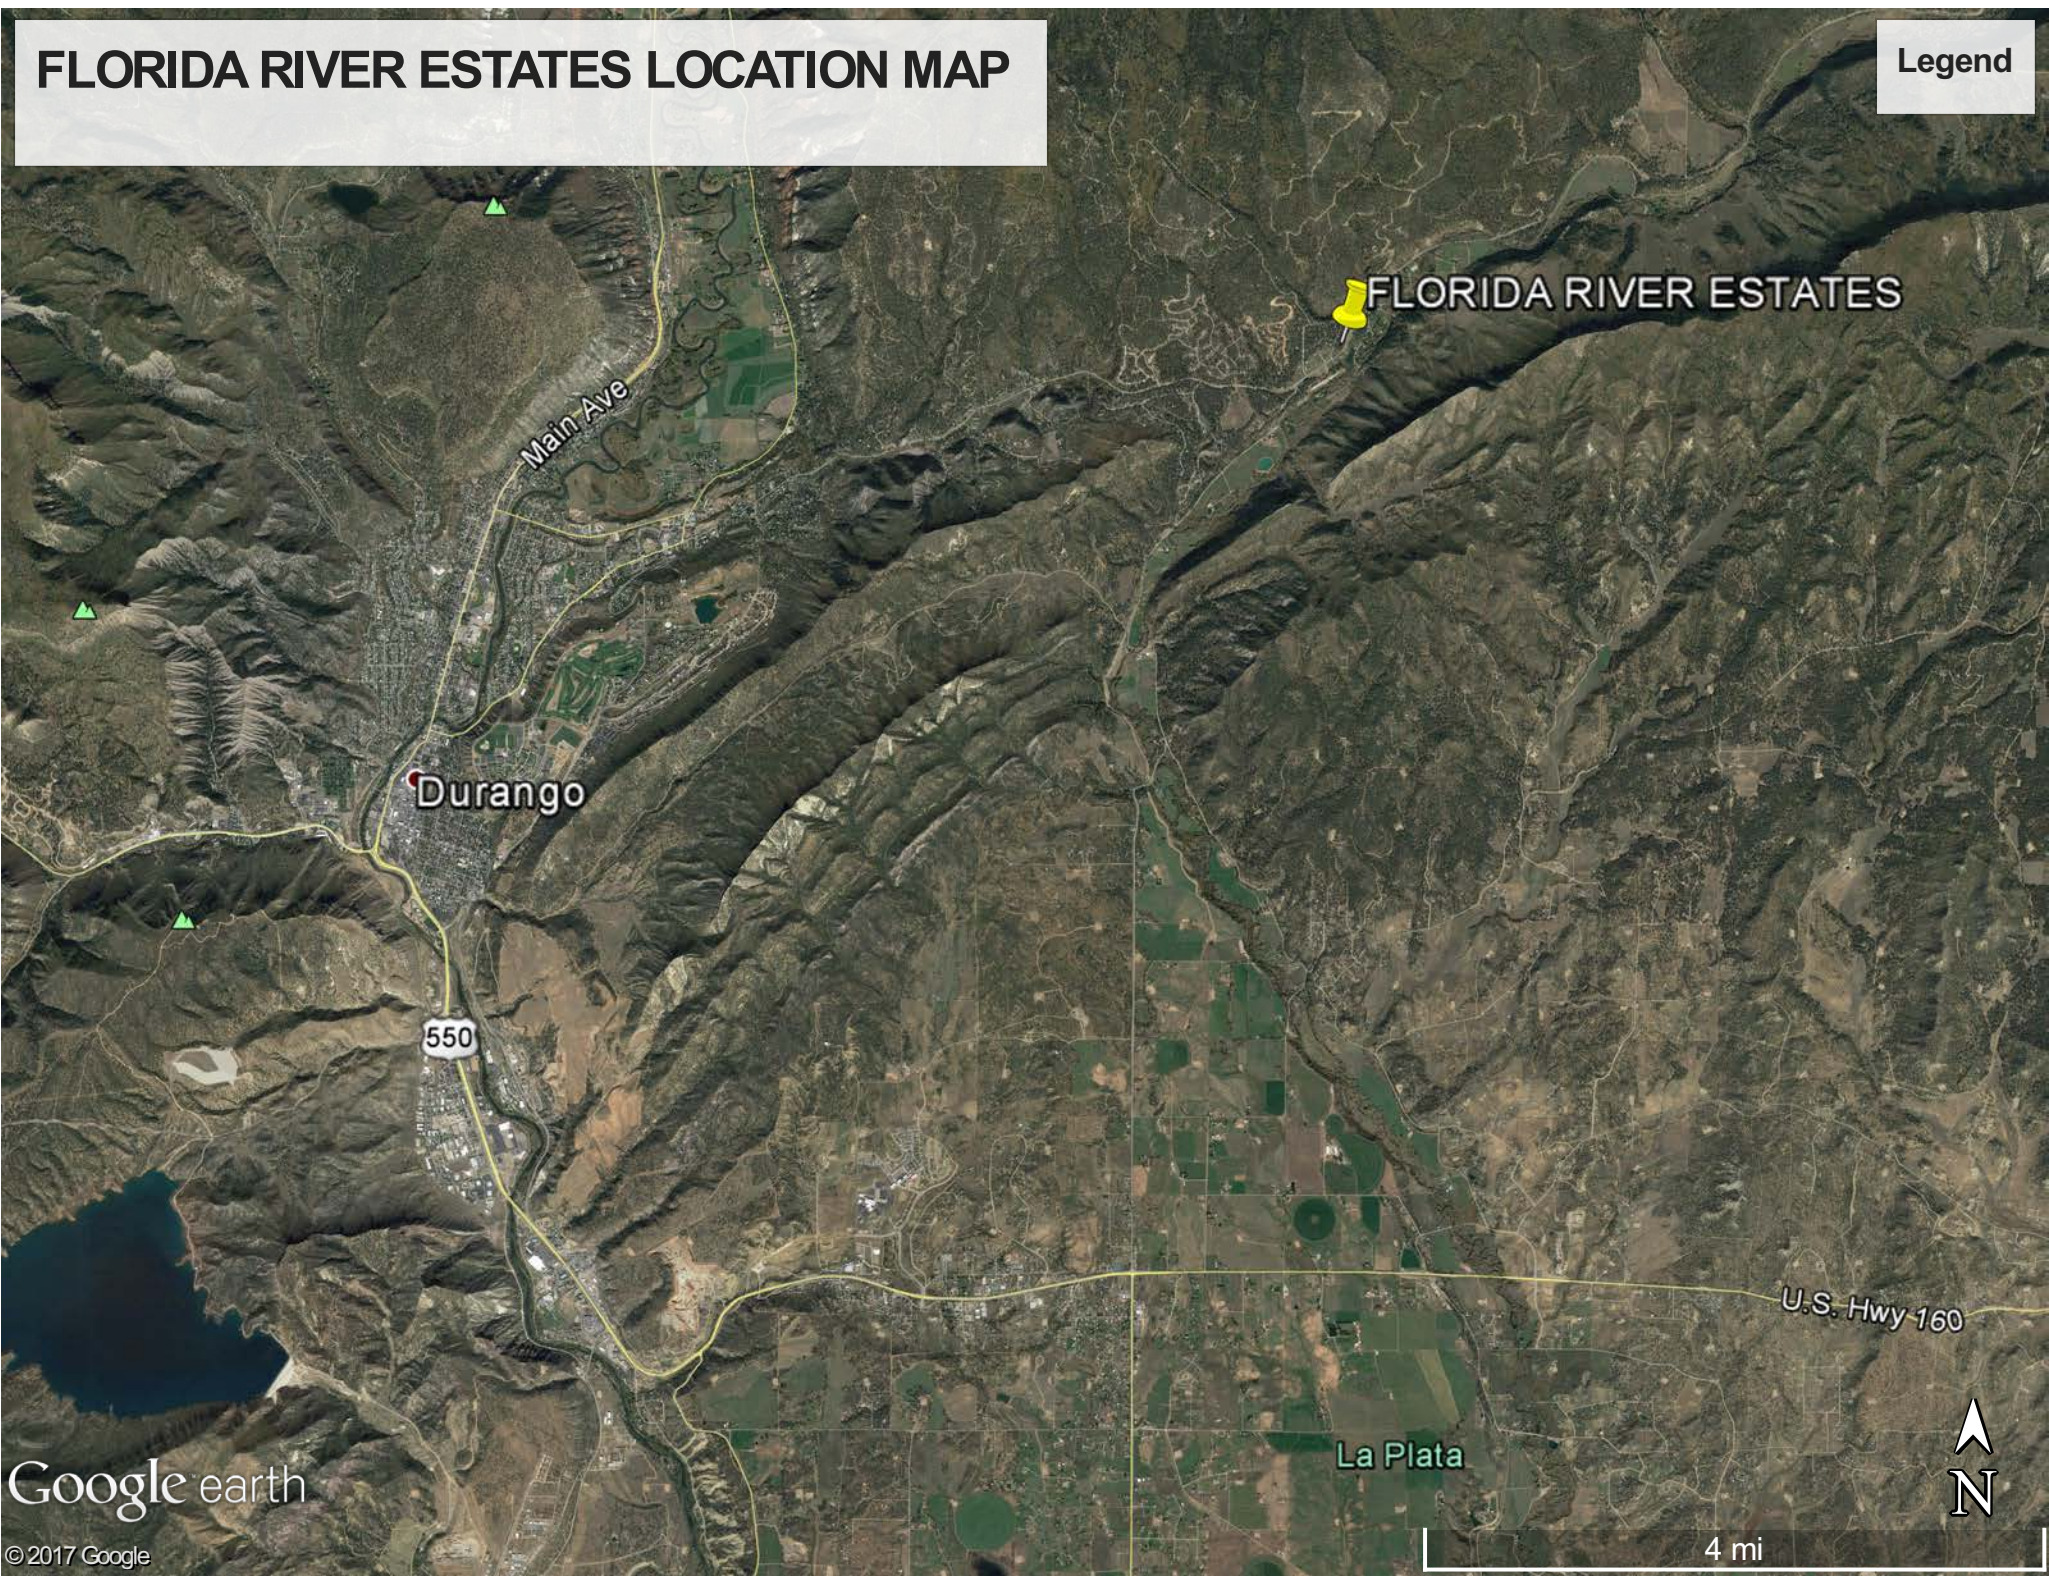

# FLORIDA RIVER ESTATES LOCATION MAP

Legend

FLORIDA RIVER ESTATES

Durango

550

U.S. Hwy 160

La Plata

Google earth

© 2017 Google

4 mi