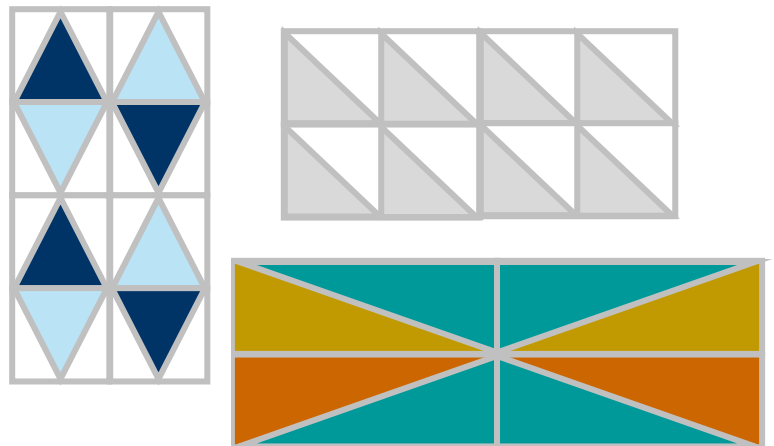

MODS™ GRIDS

Digitally printed geometric shapes + grid

- ▶ Digitally-printed 2'x2', 2'x4', 2'x6', 2'x8', 4'x4', and/or 4'x8' tiles in standard 90-degree grid system
- ▶ Grid image included in digital design to represent angled shapes, like triangles and parallelograms
- ▶ Use white-on-white or incorporate your color scheme for shapes and grid
- ▶ You provide: (1) dimensions of space/s, (2) desired shape/s, (3) color/s for shapes and grid
- ▶ Choose one or more of our standard shapes or request a custom design for your project

STANDARD SHAPES

PARALLELOGRAM

EXAMPLES

TRIANGLE

TRAPEZOID