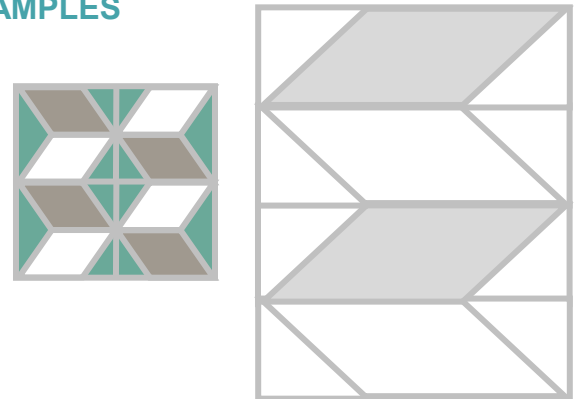

MODS™ GRIDS

Digitally printed geometric shapes + grid

- ▶ Digitally-printed 2'x2', 2'x4', 2'x6', 2'x8', 4'x4', and/or 4'x8' tiles in standard 90-degree grid system
- ▶ Grid image included in digital design to represent angled shapes, like triangles and parallelograms
- ▶ Use white-on-white or incorporate your color scheme for shapes and grid
- ▶ You provide: (1) dimensions of space/s, (2) desired shape/s, (3) color/s for shapes and grid
- ▶ Choose one or more of our standard shapes or request a custom design for your project

STANDARD SHAPES

PARALLELOGRAM

EXAMPLES

TRIANGLE

TRAPEZOID