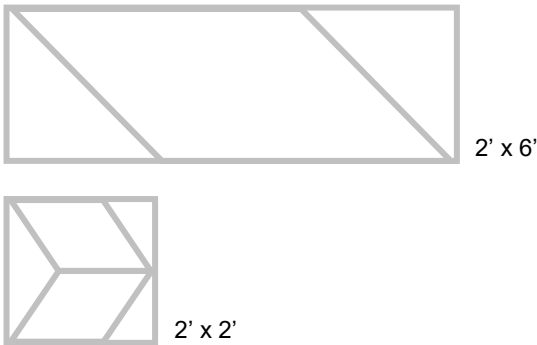

MODS™ GRIDS

Digitally printed geometric shapes + grid

- Digitally-printed 2'x2', 2'x4', 2'x6', 2'x8', 4'x4', and/or 4'x8' tiles in standard 90-degree grid system
- Grid image included in digital design to represent angled shapes, like triangles and parallelograms
- Use white-on-white or incorporate your color scheme for shapes and grid
- You provide: (1) dimensions of space/s, (2) desired shape/s, (3) color/s for shapes and grid
- Choose one or more of our standard shapes or request a custom design for your project

STANDARD SHAPES

PARALLELOGRAM