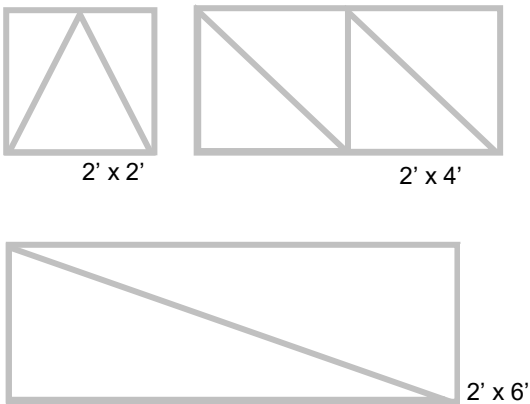

MODS™ GRIDS

Digitally printed geometric shapes + grid

- ▶ Digitally-printed 2'x2', 2'x4', 2'x6', 2'x8', 4'x4', and/or 4'x8' tiles in standard 90-degree grid system
- ▶ Grid image included in digital design to represent angled shapes, like triangles and parallelograms
- ▶ Use white-on-white or incorporate your color scheme for shapes and grid
- ▶ You provide: (1) dimensions of space/s, (2) desired shape/s, (3) color/s for shapes and grid
- ▶ Choose one or more of our standard shapes or request a custom design for your project

STANDARD SHAPES

PARALLELOGRAM

EXAMPLES

TRIANGLE

TRAPEZOID