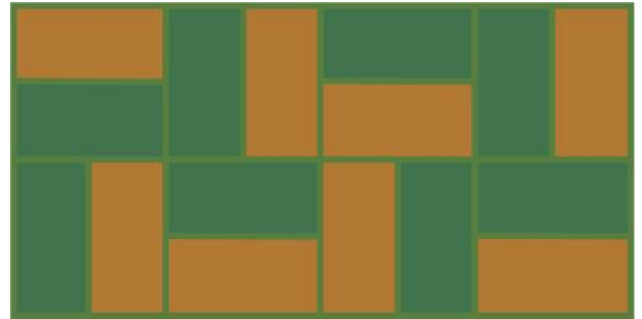

Painted tiles in modular patterns

Artistic and colorful combinations of square and rectangular tiles with grid.

- ▶ Choose from our standard patterns or ask us to design something new
- ▶ 2'x2', 2'x4', 2'x6', 2'x8', 4'x4', and/or 4'x8' tiles with 90-degree grid
- ▶ Include any of our standard colors or request a custom color
- ▶ Make the grid part of the design with coordinating or contrasting RAL colors

STANDARD PATTERNS

SAMPLE DESIGNS

WEAVE

LADDER