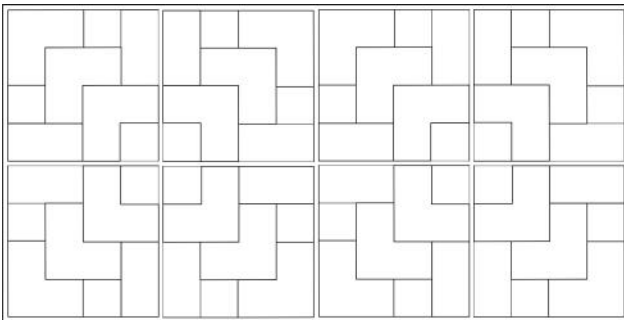

- ▶ Select one of the standard patterns shown below or ask us to design something new
- ▶ 2'x2', 2'x4', 2'x6', 2'x8', 4'x4', and/or 4'x8' tiles with 90-degree grid
- ▶ Incorporate your color scheme with solid designs or add more detail with a special pattern
- ▶ Make the grid part of the design with coordinating or contrasting RAL colors

## STANDARD PATTERNS

CHEVRON

PARQUET

CUBES

## SAMPLE DESIGNS