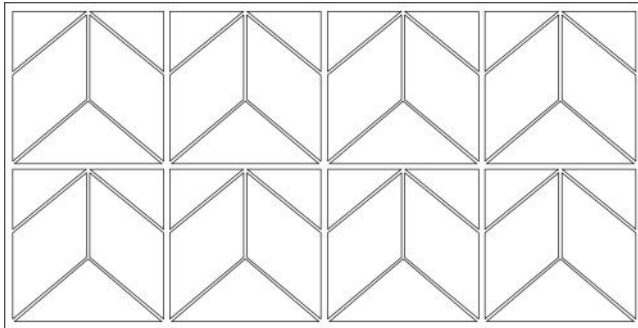

- ▶ Select one of the standard patterns shown below or ask us to design something new
- ▶ 2'x2', 2'x4', 2'x6', 2'x8', 4'x4', and/or 4'x8' tiles with 90-degree grid
- ▶ Incorporate your color scheme with solid designs or add more detail with a special pattern
- ▶ Make the grid part of the design with coordinating or contrasting RAL colors

## STANDARD PATTERNS

CHEVRON

PARQUET

CUBES

## SAMPLE DESIGNS