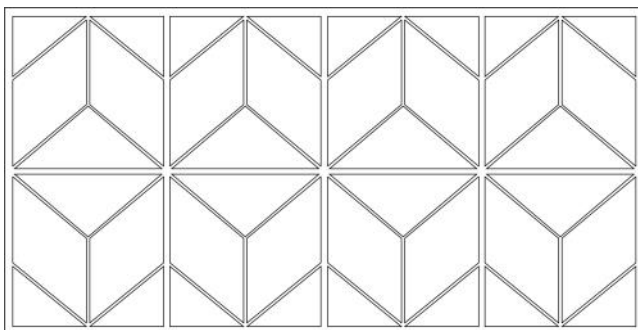

- ▶ Select one of the standard patterns shown below or ask us to design something new
- ▶ 2'x2', 2'x4', 2'x6', 2'x8', 4'x4', and/or 4'x8' tiles with 90-degree grid
- ▶ Incorporate your color scheme with solid designs or add more detail with a special pattern
- ▶ Make the grid part of the design with coordinating or contrasting RAL colors

## STANDARD PATTERNS

CHEVRON

PARQUET

CUBES

## SAMPLE DESIGNS