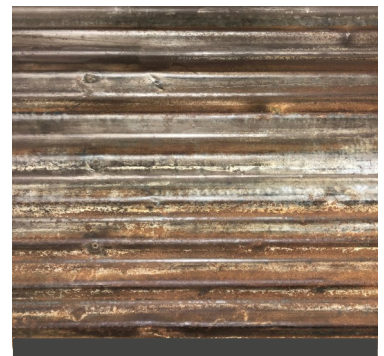

metal VISIONS™

DIGITALLY PRINTED CEILING PANELS

T-Bar Grid Solutions

- Lighter weight and easier to install than real metal
- Exceptional acoustical performance (Noise Reduction Coefficient: 0.80)
- Smooth finish with 49% recycled content
- Class A flame spread classification
- Outstanding resistance to humidity
- Easy installation on T-bar grid system (coordinating color grid available)
- Standard 2' x 2' sizes (customization available)
- Choose from stock options or request a custom image

White (86-9448)

Grid shown RAL 7047

Tin (86-8460)

Grid shown RAL 7005

Corrugated (86-2677)

Grid shown RAL 7022

Bronze (86-2766)

Grid shown RAL 8016

Copper (86-2677)

Grid shown RAL 8016

White (86-9448)
Grid shown RAL 7047

Tin (86-8460)
Grid shown RAL 7005

Tin (86-2677)
Grid shown RAL 7022

Copper (86-2677)
Grid shown RAL 8016

Bronze (86-2766)
Grid shown RAL 8016