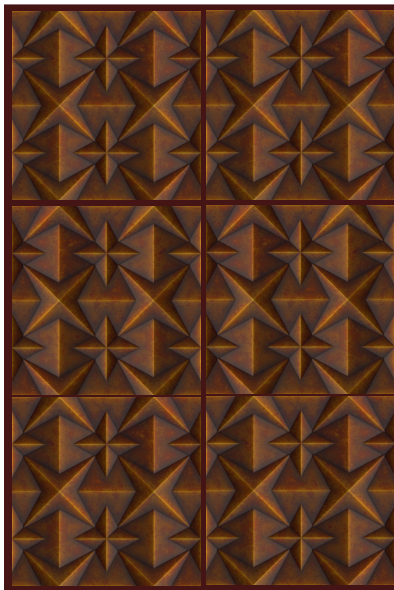

metal VISIONS™

DIGITALLY PRINTED CEILING PANELS

T-Bar Grid Solutions

- Lighter weight and easier to install than real metal
- Exceptional acoustical performance (Noise Reduction Coefficient: 0.80)
- Smooth finish with 49% recycled content
- Class A flame spread classification
- Outstanding resistance to humidity
- Easy installation on T-bar grid system (coordinating color grid available)
- Standard 2' x 2' sizes (customization available)
- Choose from stock options or request a custom image

White (86-9448)

Grid shown RAL 7047

Tin (86-8460)

Grid shown RAL 7005

Corrugated (86-2677)

Grid shown RAL 7022

Bronze (86-2766)

Grid shown RAL 8016

Copper (86-2677)

Grid shown RAL 8016

White (86-9448)
Grid shown RAL 7047

Tin (86-8460)
Grid shown RAL 7005

Tin (86-2677)
Grid shown RAL 7022

Copper (86-2677)
Grid shown RAL 8016

Bronze (86-2766)
Grid shown RAL 8016