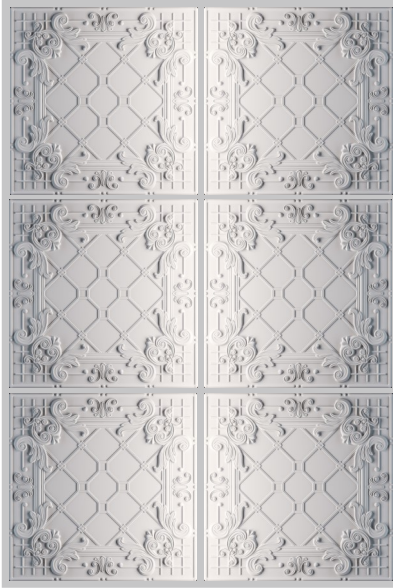

metal VISIONS™

DIGITALLY PRINTED CEILING PANELS

T-Bar Grid Solutions

- Lighter weight and easier to install than real metal
- Exceptional acoustical performance (Noise Reduction Coefficient: 0.80)
- Smooth finish with 49% recycled content
- Class A flame spread classification
- Outstanding resistance to humidity
- Easy installation on T-bar grid system (coordinating color grid available)
- Standard 2' x 2' sizes (customization available)
- Choose from stock options or request a custom image

White (86-9448)

Grid shown RAL 7047

Tin (86-8460)

Grid shown RAL 7005

Corrugated (86-2677)

Grid shown RAL 7022

Bronze (86-2766)

Grid shown RAL 8016

Copper (86-2677)

Grid shown RAL 8016

White (86-9448)
Grid shown RAL 7047

Tin (86-8460)
Grid shown RAL 7005

Tin (86-2677)
Grid shown RAL 7022

Copper (86-2677)
Grid shown RAL 8016

Bronze (86-2766)
Grid shown RAL 8016