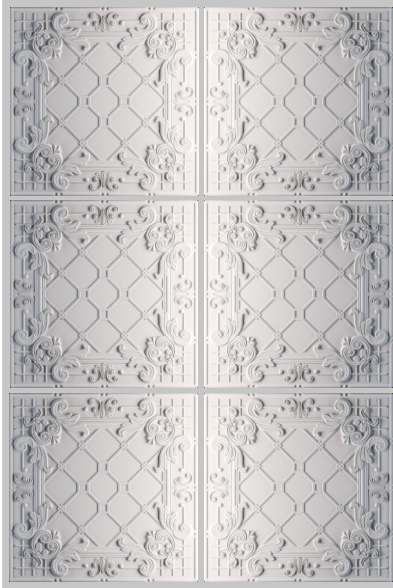

White (86-9448)
Grid shown RAL 7047