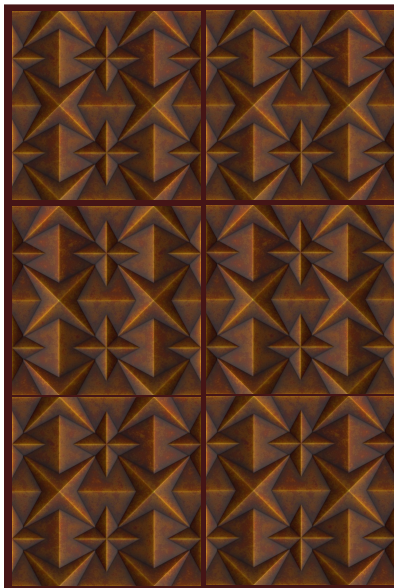

metal visions™

DIGITALLY PRINTED CEILING PANELS

- Lighter weight and easier to install than real metal
- Exceptional acoustical performance (Noise Reduction Coefficient: 0.80)
- Smooth finish with 49% recycled content
- Class A flame spread classification
- Outstanding resistance to humidity
- Easy installation on T-bar grid system (coordinating color grid available)
- Standard 2' x 2' sizes (customization available)

T-Bar Grid Solutions

White (86-9448)

Grid shown RAL 7047

Tin (86-8460)

Grid shown RAL 7005

Bronze (86-2766)

Grid shown RAL 8016

Copper (86-2677)

Grid shown RAL 8016

White (86-9448)
Grid shown RAL 7047

Tin (86-8460)
Grid shown RAL 7005

Copper (86-2677)
Grid shown RAL 8016

Bronze (86-2766)
Grid shown RAL 8016

customerservice@chromacollections.com

office: 608-785-1232