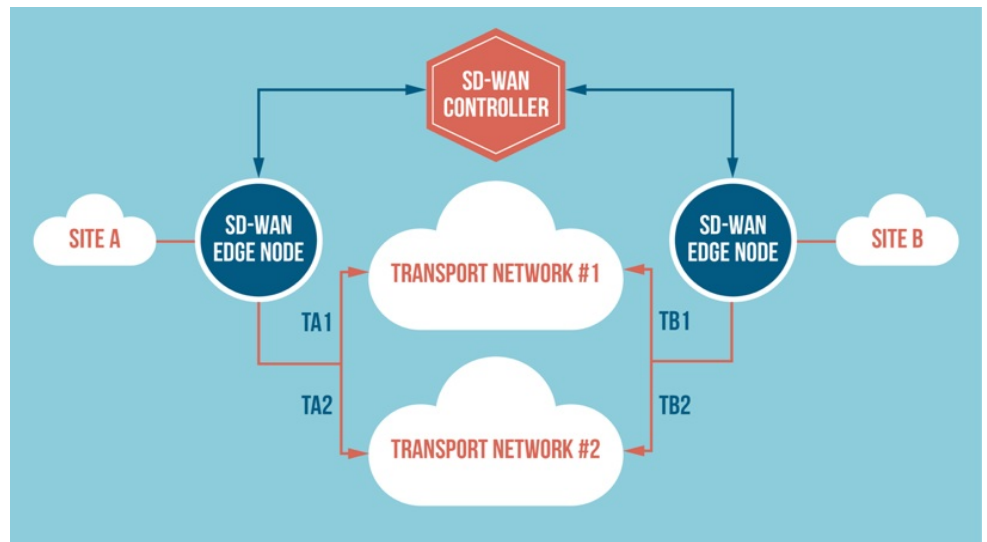

DYNAMIC BANDWIDTH

Do you utilize or plan to utilize other cloud services, such as AWS, Azure or Google? Many SD-WAN providers connect directly to many of these cloud providers. Additionally, there are options that allow bandwidth to grow dynamically as your cloud needs change.

QUALITY OF EXPERIENCE

SD-WAN solutions can provide prioritization to the mission critical applications your business demands. Typically, providers choose the best circuit based on real-time statistics in order to optimize the traffic, reduce overall latency, jitter and response times, and accelerate the applications themselves.

NETWORK FUNCTION VIRTUALIZATION

We can also provide partnerships with companies that can virtualize out many network functions, such as firewalls, VPNs, load balancing, application acceleration, etc.

ABOUT US

ExceleRateIT Consulting designs and delivers IT & communications solutions and services that help organizations execute on their strategic goals.

Our focus? Every business is unique, so we start with listening to the needs of our clients, and then exceed those needs in every way.

Contact us today to learn more about what SD-WAN services are right for your business.

ExceleRateIT Consulting
Santa Clarita, California
www.exceleRateITconsulting.com
661.621.2968