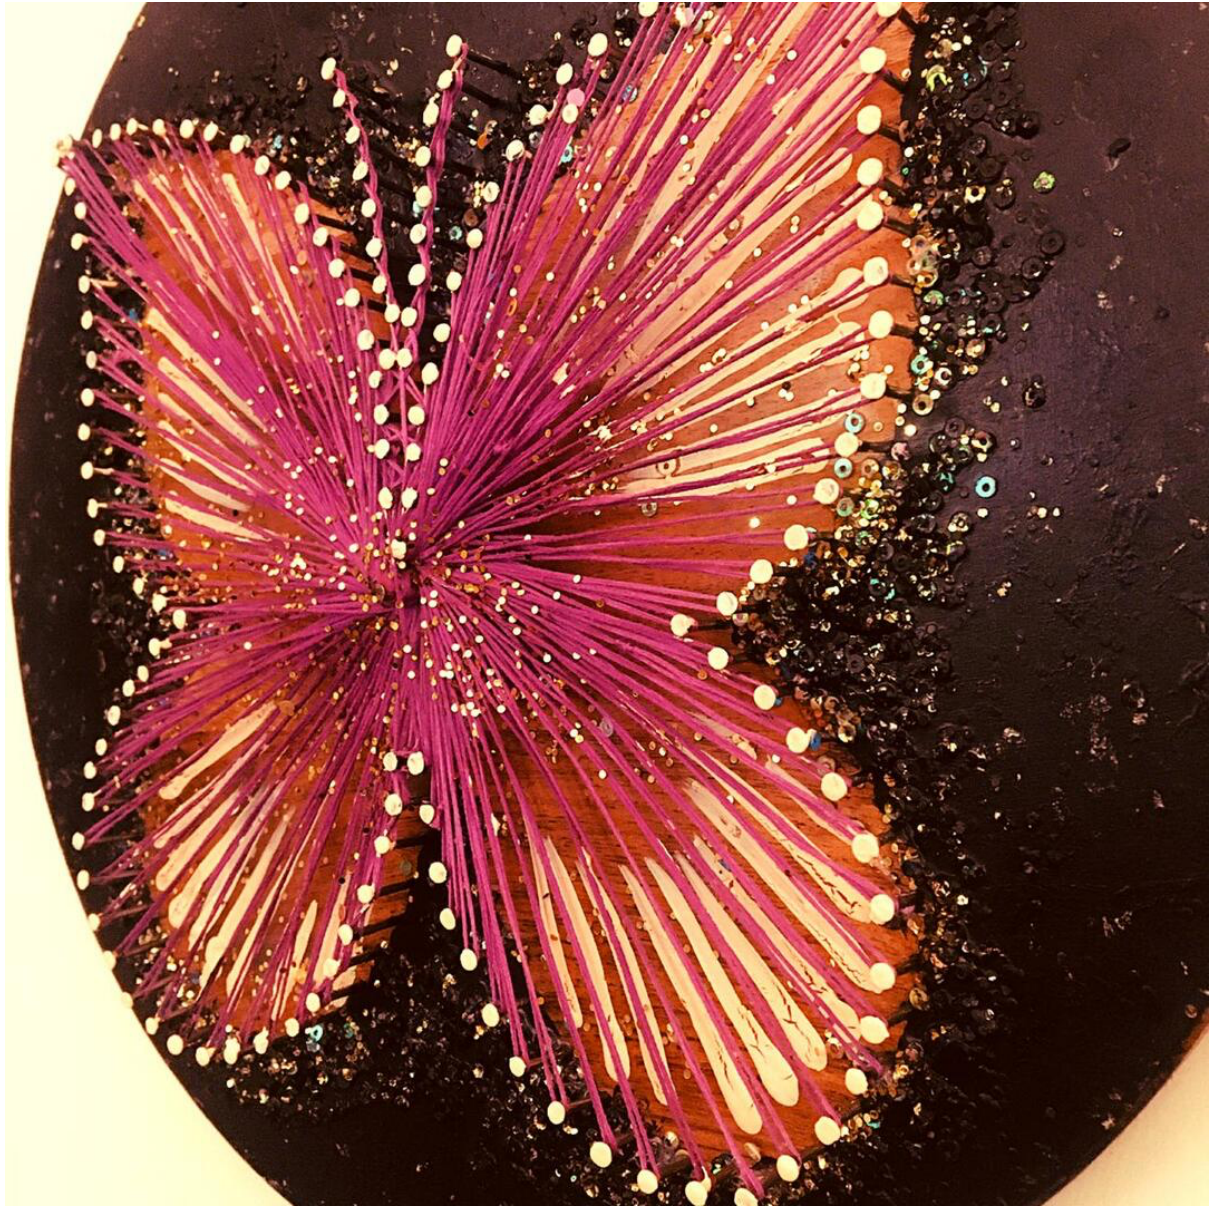

TITLE: CLEANING THE VESSEL | GOD'S WAY (PART OF COLLECTION)
DIMENSIONS: DIAMETER 16IN
MEDIUM: MIXED MEDIA
YEAR: 2017