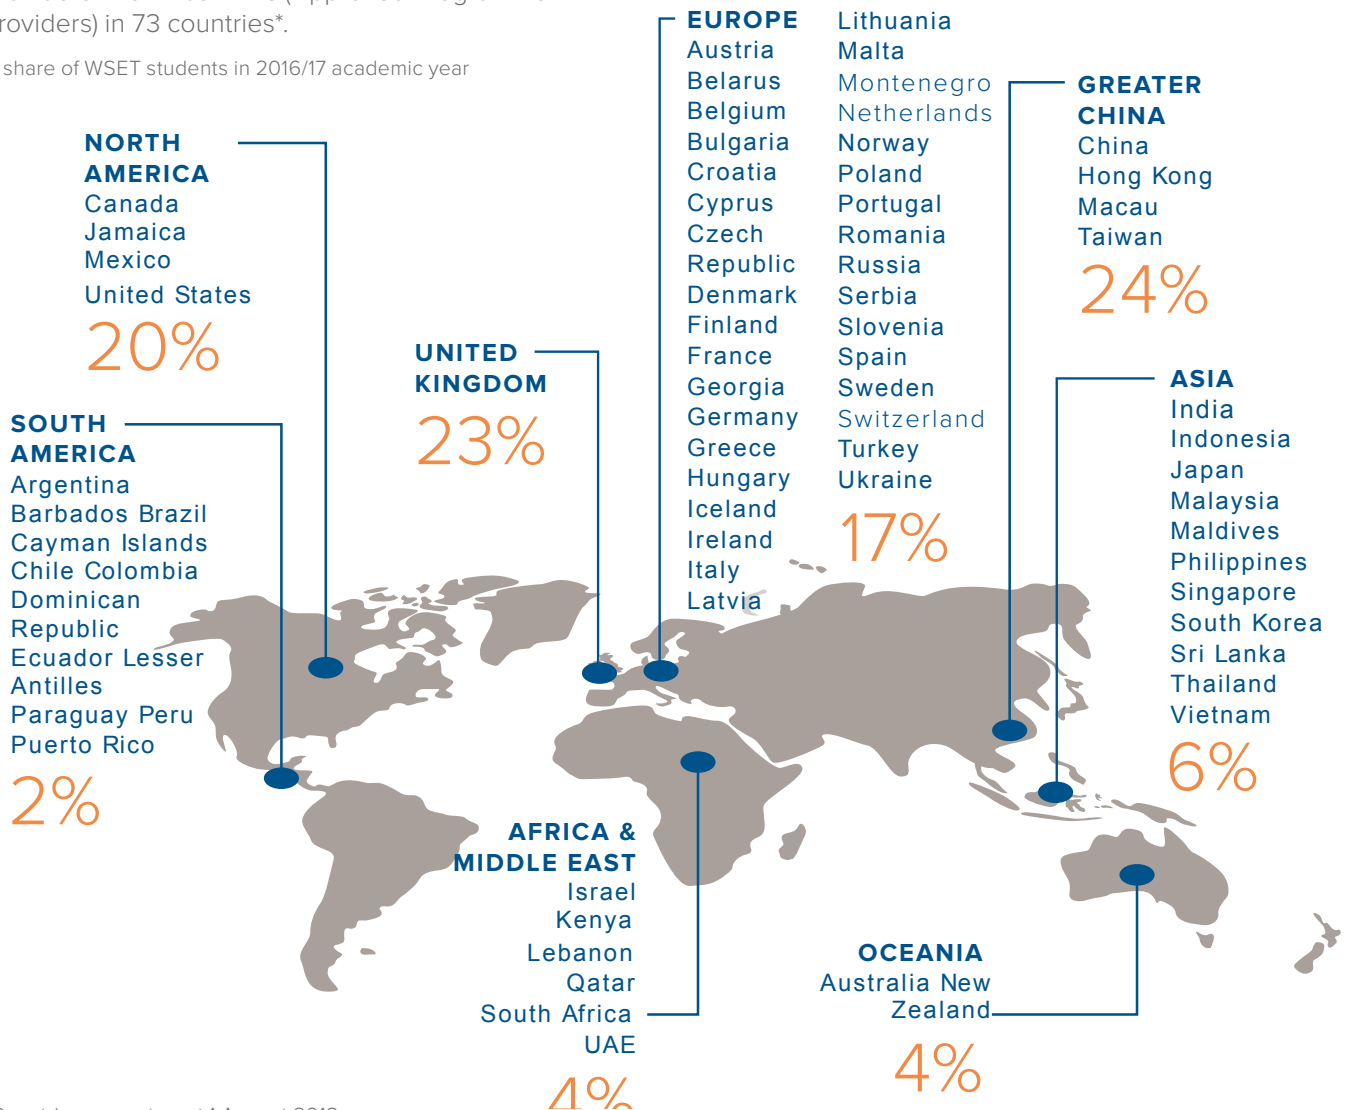

Our global network

WSET works with a network of 700+ course providers known as APPs (Approved Programme Providers) in 73 countries*.

% share of WSET students in 2016/17 academic year