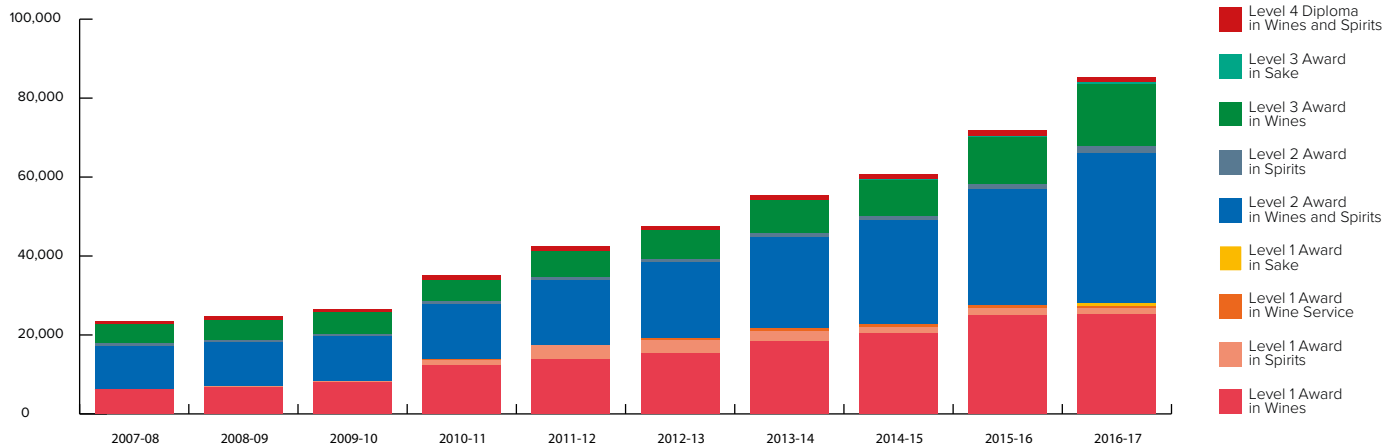

Continued growth – number of candidates taking WSET qualifications by academic year