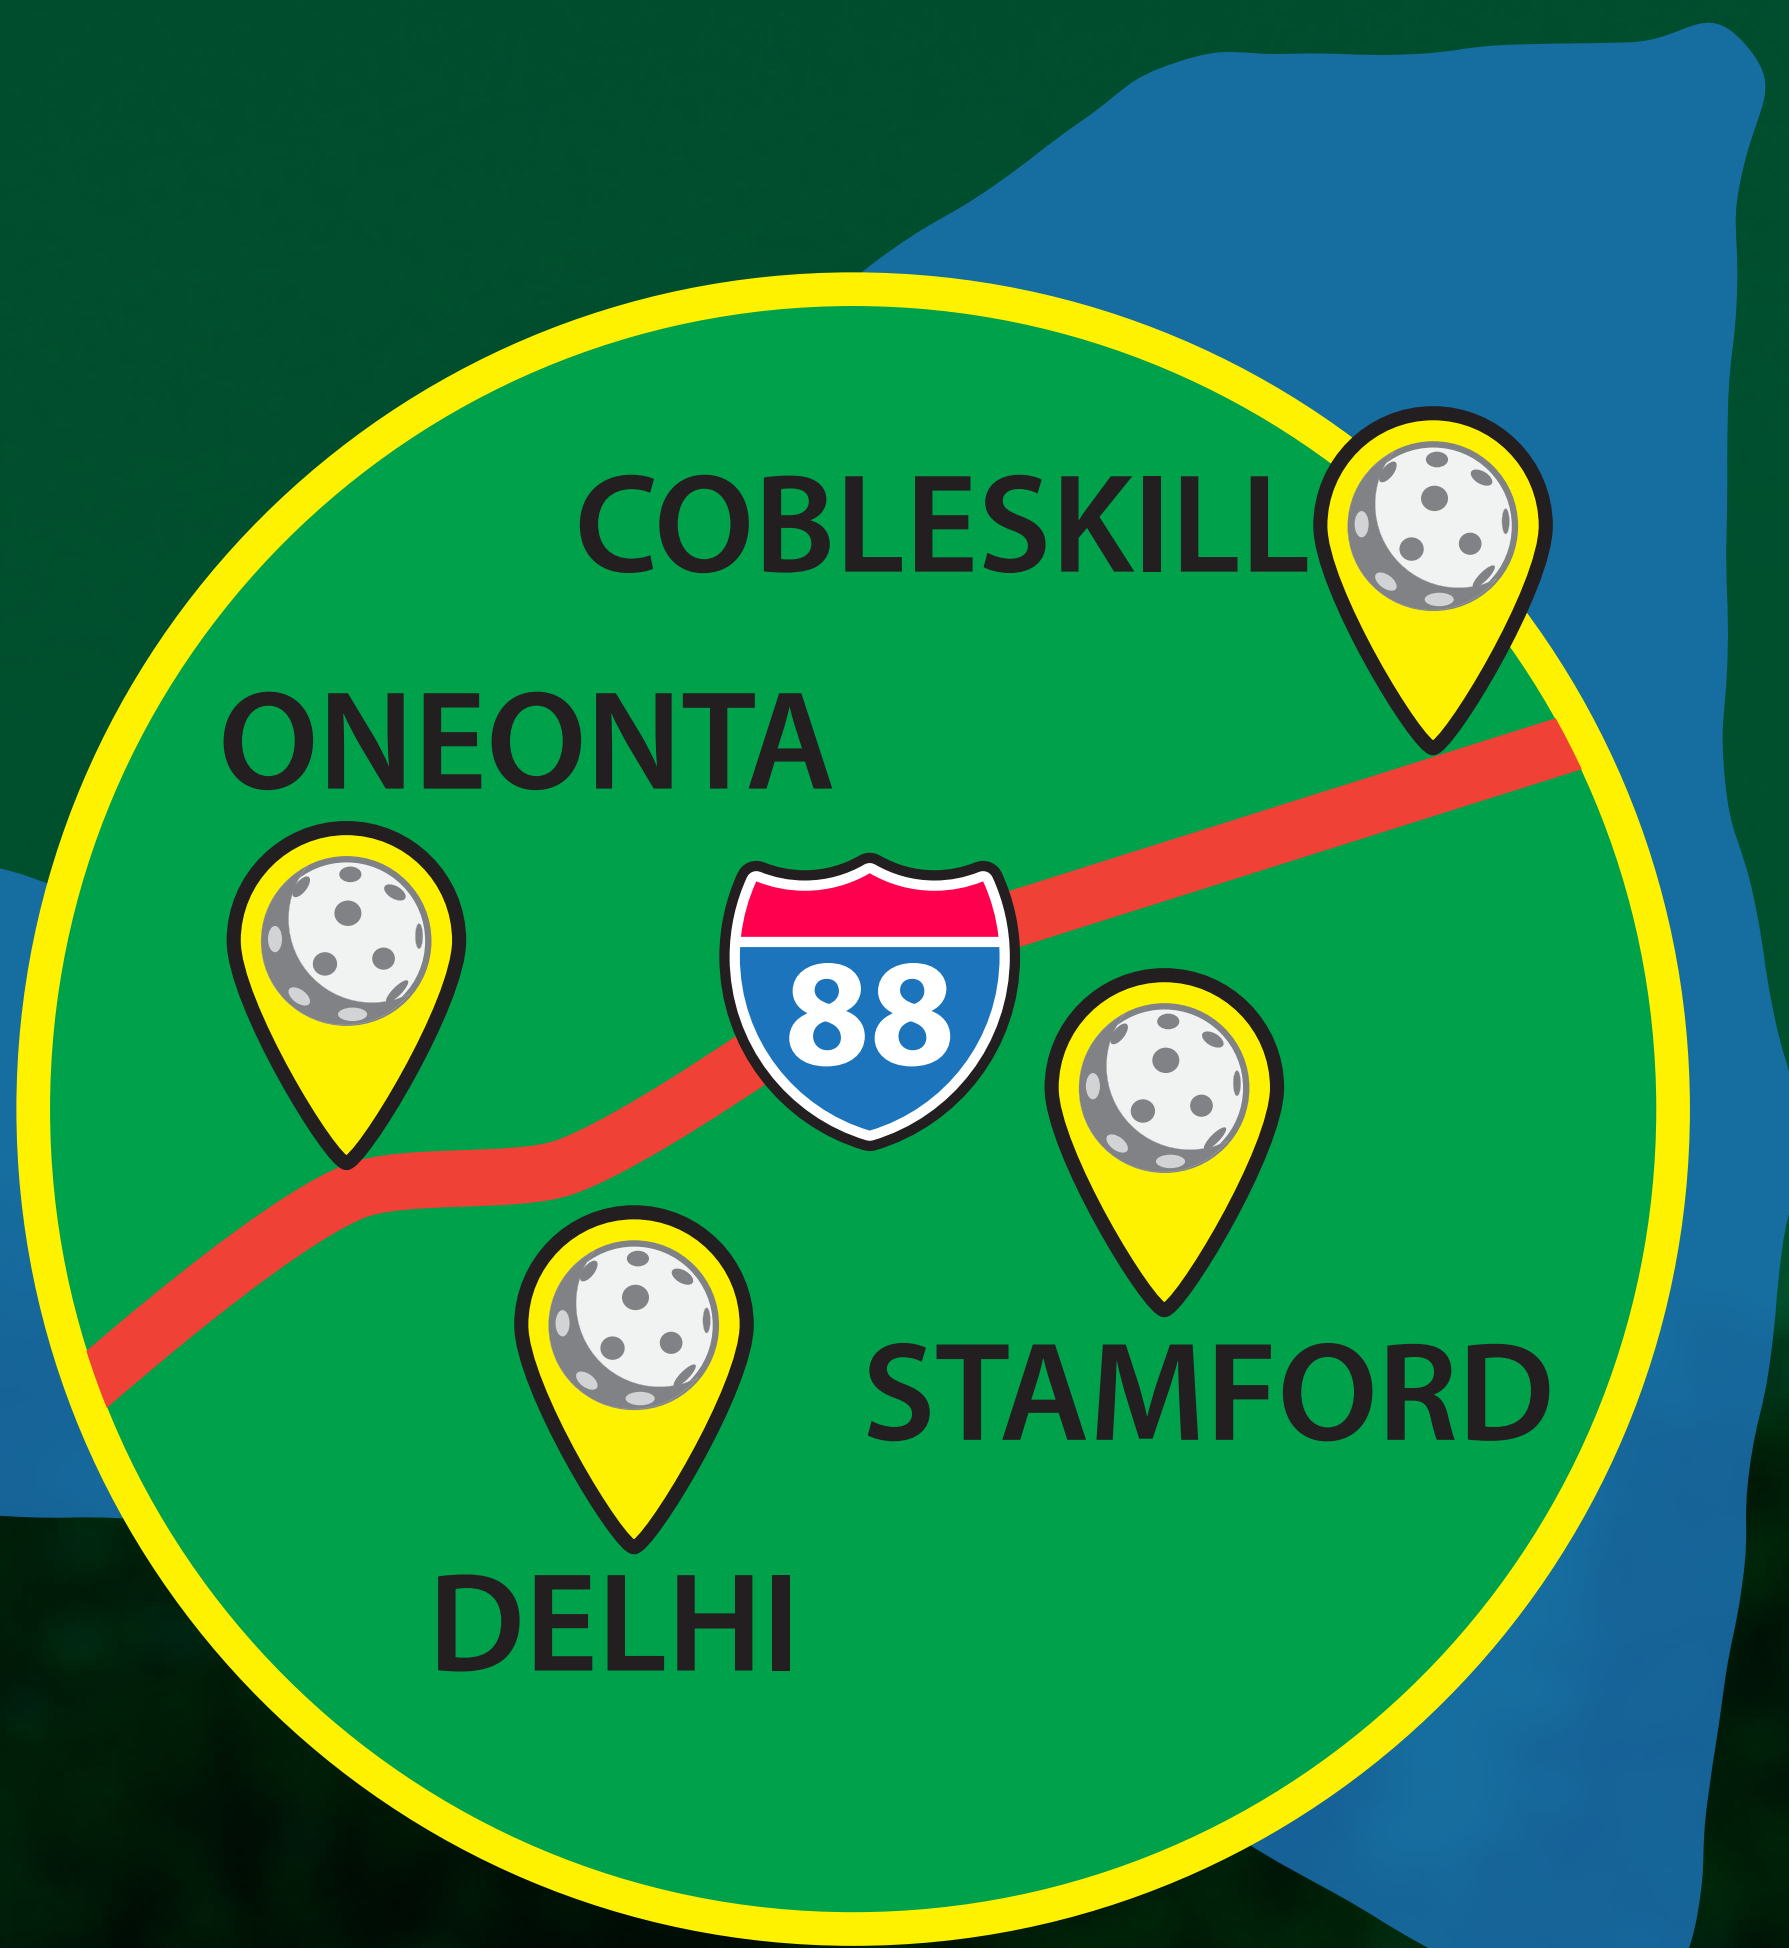

Play the Interstate 88 Golf Trail!

Participating Golf Courses:

- **Cobleskill Golf and Country Club** - (518) 234-4045
- **Stamford Golf Club** - (607) 652-7398
- **The College Golf Course at Delhi** - (607) 746-4653
- **Oneonta Country Club** - (607) 432-8950

Play the four hidden gems in the heart of Upstate New York. With easy access from Interstate 88 and under an hour from the Capital Region, you'll experience challenging golf and beautiful scenery, all at a very affordable price. Visitors can make tee times to play any or all of the participating courses by calling the individual pro shops.