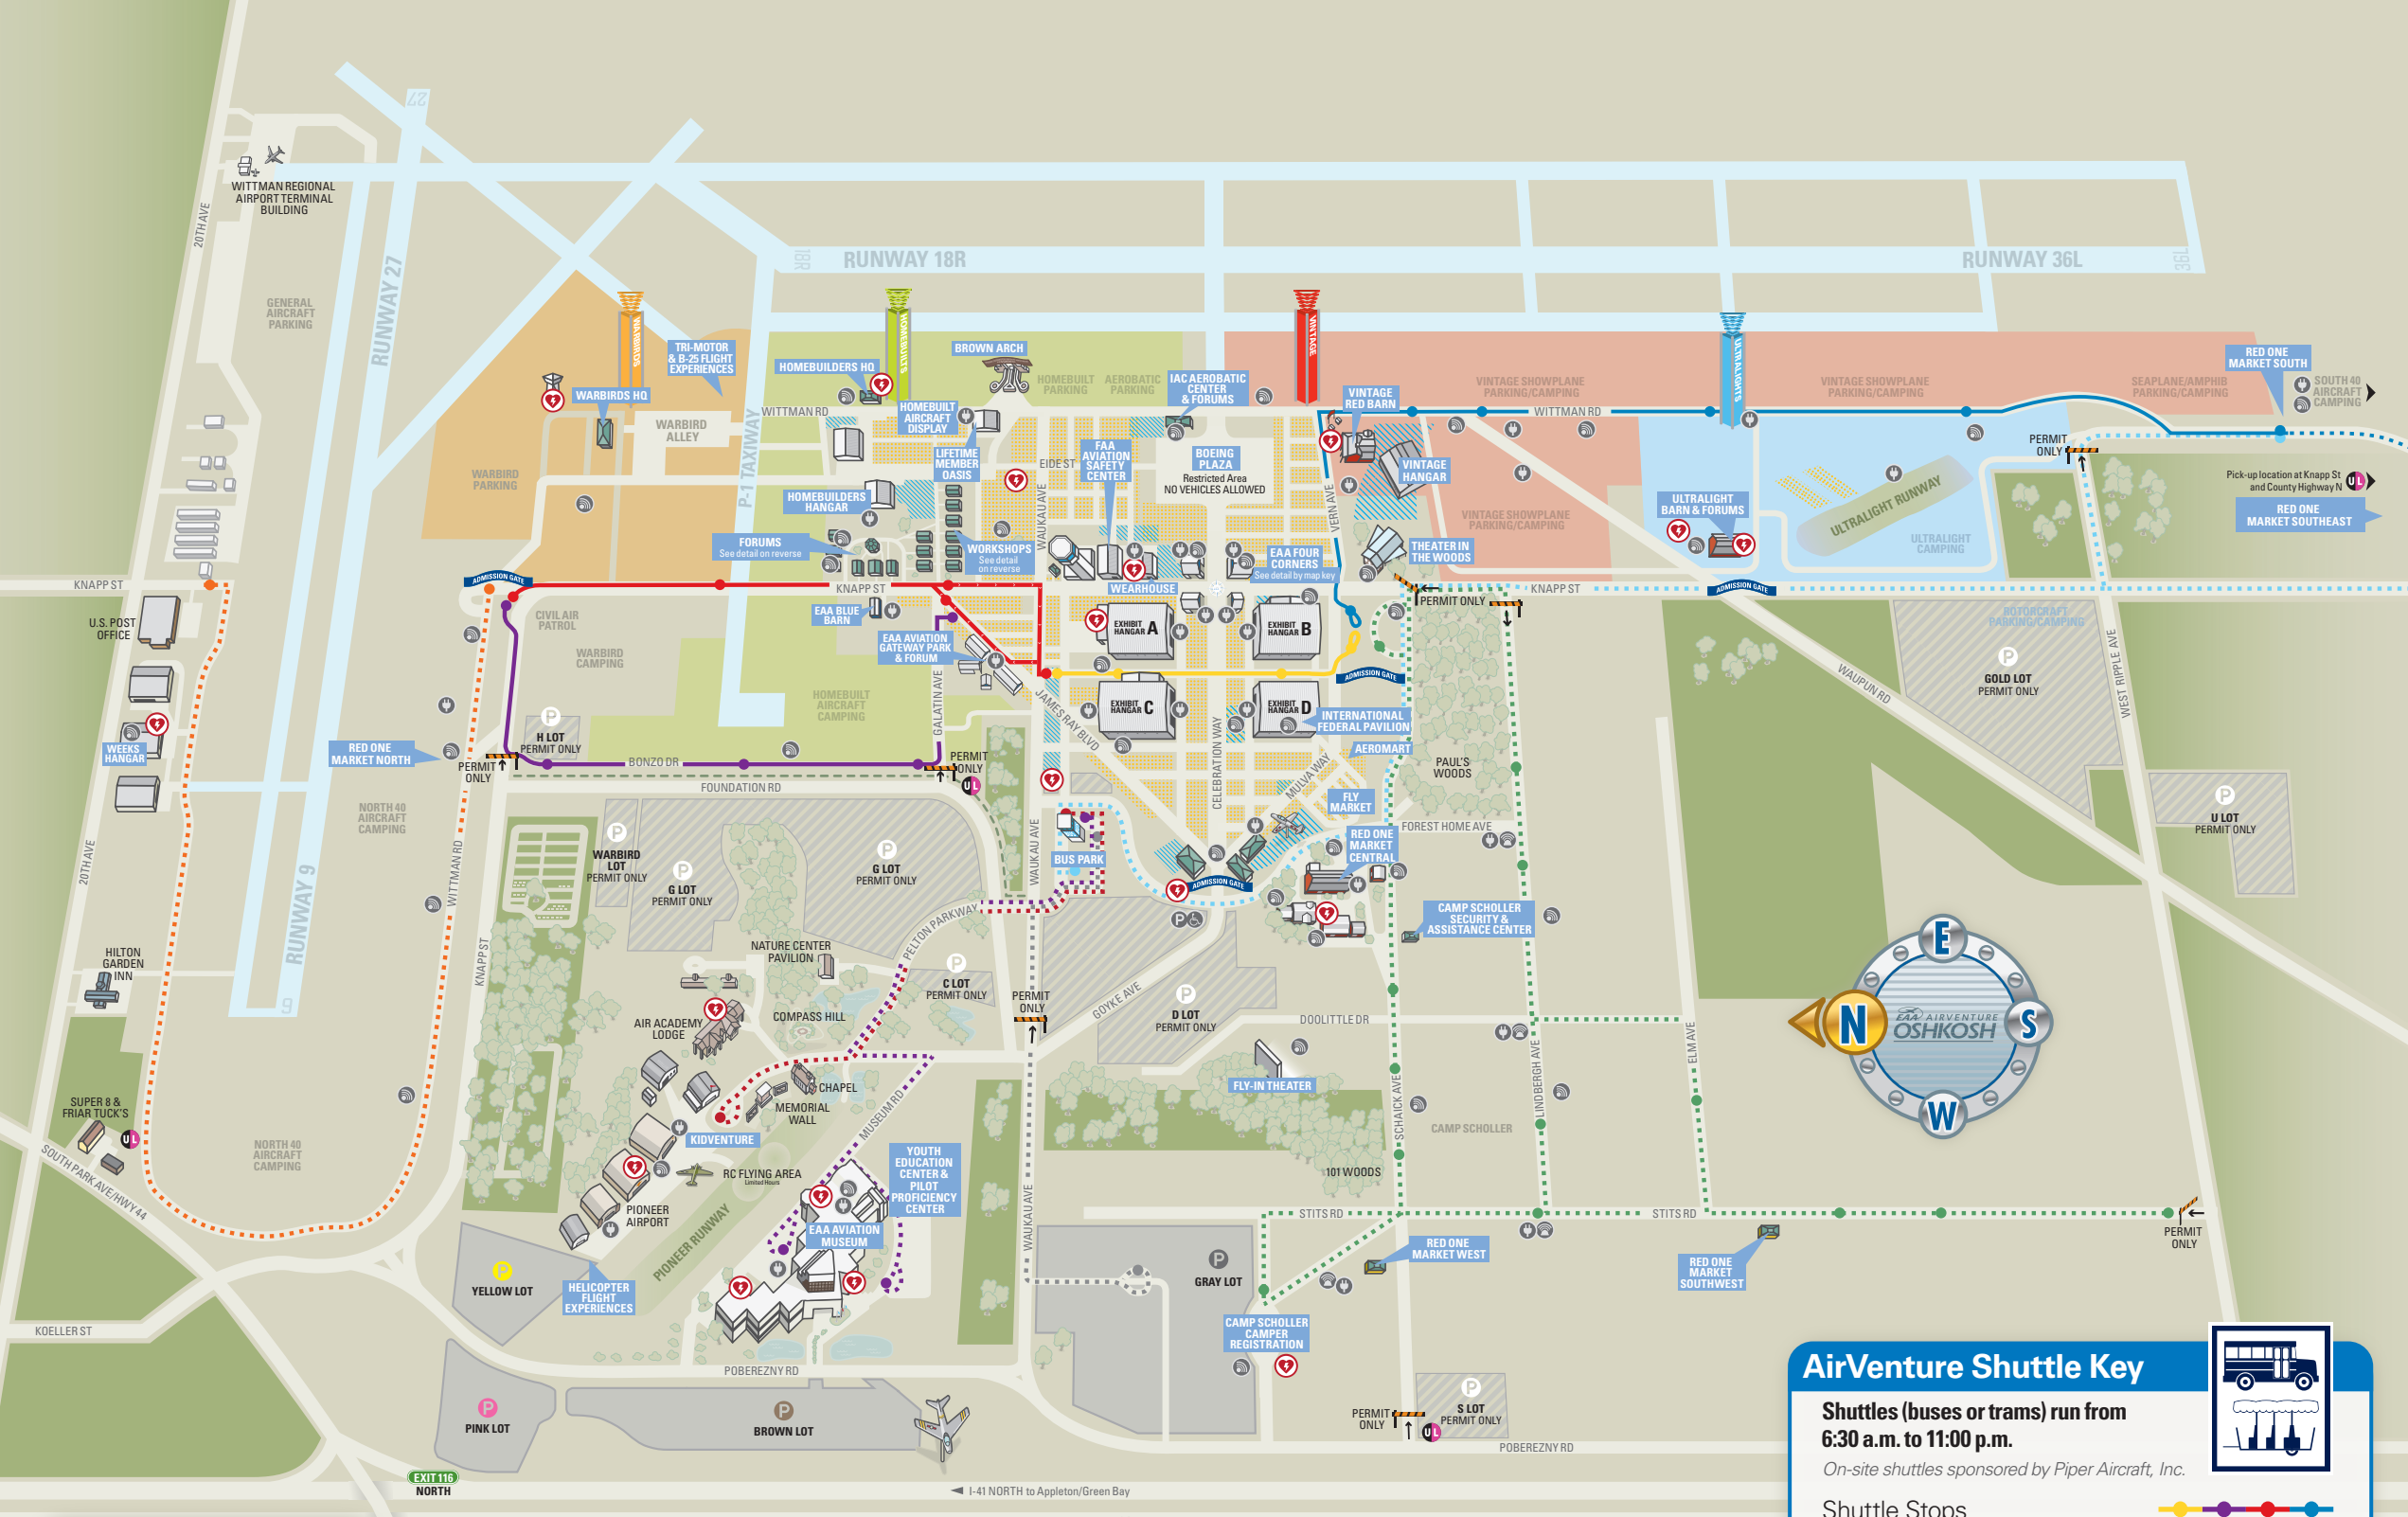

AirVenture Shuttle Key

Shuttles (buses or trams) run from 6:30 a.m. to 11:00 p.m.
On-site shuttles sponsored by Piper Aircraft, Inc.

- Shuttle Stops
- Blue Shuttle
 - Purple Shuttle
Runs from 8 to 11 a.m. and 3 to 7 p.m.
 - Red Shuttle
 - Yellow Shuttle
 - Campground Shuttle
 - Gray Lot Shuttle
 - Museum Shuttle
 - KidVenture Shuttle
 - North 40 Shuttle
 - South 40 Shuttle
 - Seaplane Shuttle
Leaves from the Bus Park and Seaplane/Amphib Camping

AirVenture Wi-Fi and Charging Stations Key

- Wi-Fi Stations**
- > Corner of Lindbergh Avenue and Doolittle Drive
 - > Corner of Stits Road and Lindbergh Avenue
 - > Neunteufel Lane/Riley Lane (behind Red One Market West)
 - > Corner of Forest Home Avenue and Lindbergh Avenue
 - > All Exhibit Hangars
- Wi-Fi Hot Spots**
- Charging Stations**
Sponsored by True Blue Power

AED (Defibrillator) Locations

- AirVenture Transportation Key**
- North 40 Bike Path
 - Uber and Lyft Pick-up/Drop-offs
 - > Super 8/Friar Tuck's Gate
 - > Foundation Road/Gallatin Avenue Gate
 - > S Lot (Camp Scholler)
 - > Knapp Street and County Highway N