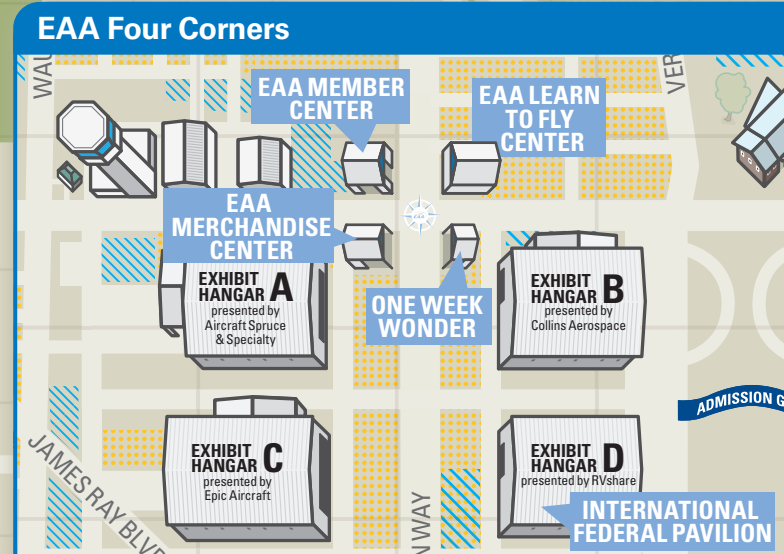

Join aviation's most passionate community.

Visit the EAA Member Center to learn more about EAA membership and join today.

OFFICIAL VISITORS MAP COURTESY OF

JULY 25 - 31
EAA.org/AirVenture

Important Visitor Phone Numbers

- Bus Park Tower (bus/taxi/limo info)(920) 230-7932
- Camp Scholler First Aid(920) 230-7807
- Camp Scholler Registration Building(920) 230-7725
- EAA Flightline Operations(920) 230-7790
- Emergency Aircraft Repair(920) 230-7795
- FBO - Basler Flight Service(920) 236-7827
- First-Aid Station(920) 230-7808
- Flight Service(800) 992-7433
- General Information(920) 230-7800
- Homebuilders Headquarters(920) 230-7799
- Homebuilt Aircraft Parking(920) 230-7817
- Security(920) 230-7754
- Showplane Camping(920) 230-7818
- Wittman Regional Airport(920) 236-4930

CHOOSE GENUINE LYCOMING PARTS FOR YOUR GENUINE LYCOMING ENGINE

LYCOMING BOOTH #277-282

AirVenture Visitors Map Key

- ATM
- Bike Parking
- Shipping Services/Mailbox
- Changing/Nursing Station
- Drinking Water
- Exhibit Spaces
- Flush Toilets
- Food Locations
- Grocery
- Handicap Parking
- Handicap Toilets
- Ice Sales
- Laundry Facility
- Lost and Found
- Medical Services
- Merchandise
- Shade Locations
- Showers
- Smoking Area