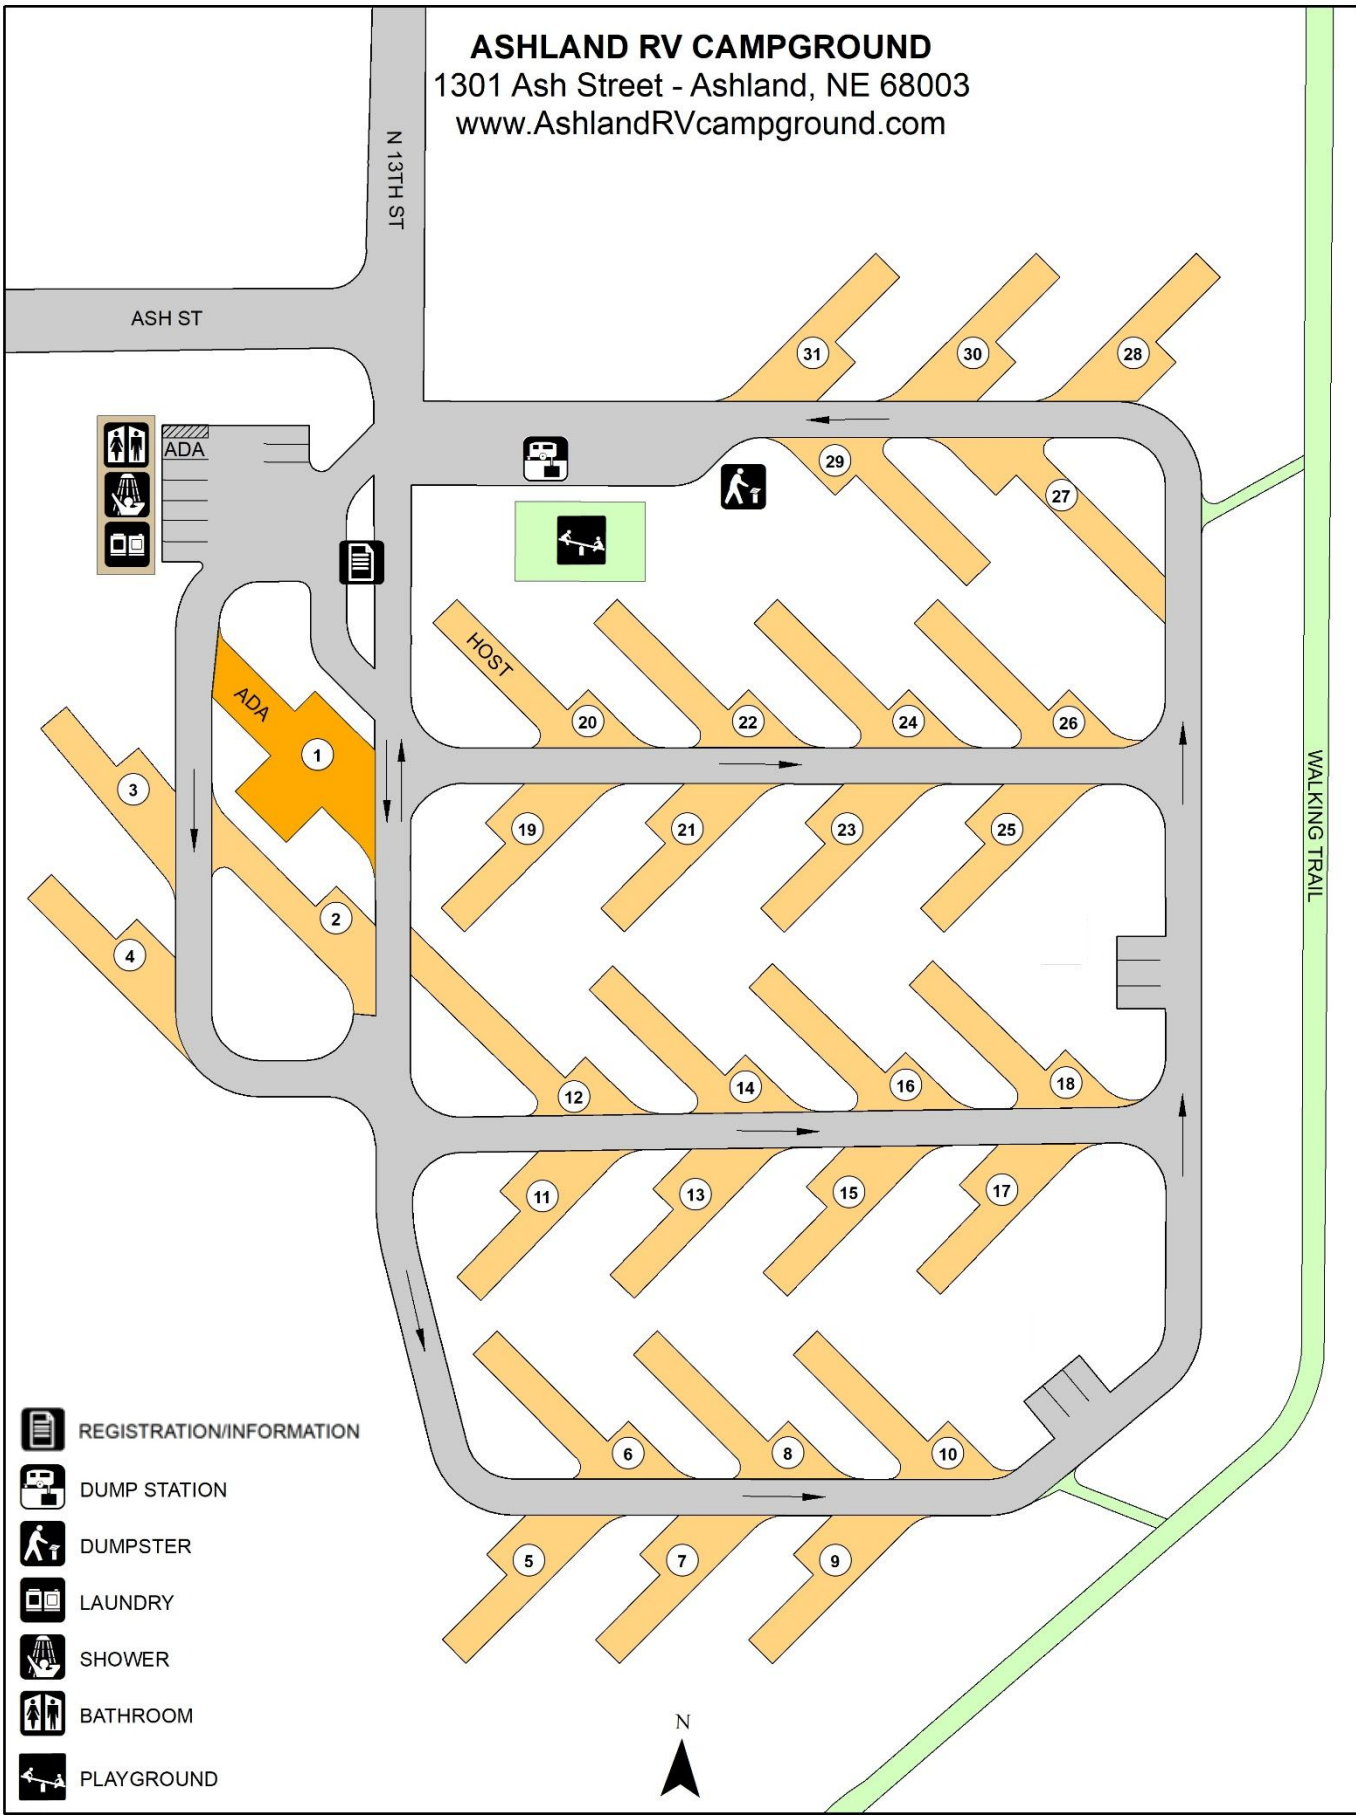

ASHLAND RV CAMPGROUND
1301 Ash Street - Ashland, NE 68003
www.AshlandRVcampground.com

-  REGISTRATION/INFORMATION
-  DUMP STATION
-  DUMPSTER
-  LAUNDRY
-  SHOWER
-  BATHROOM
-  PLAYGROUND