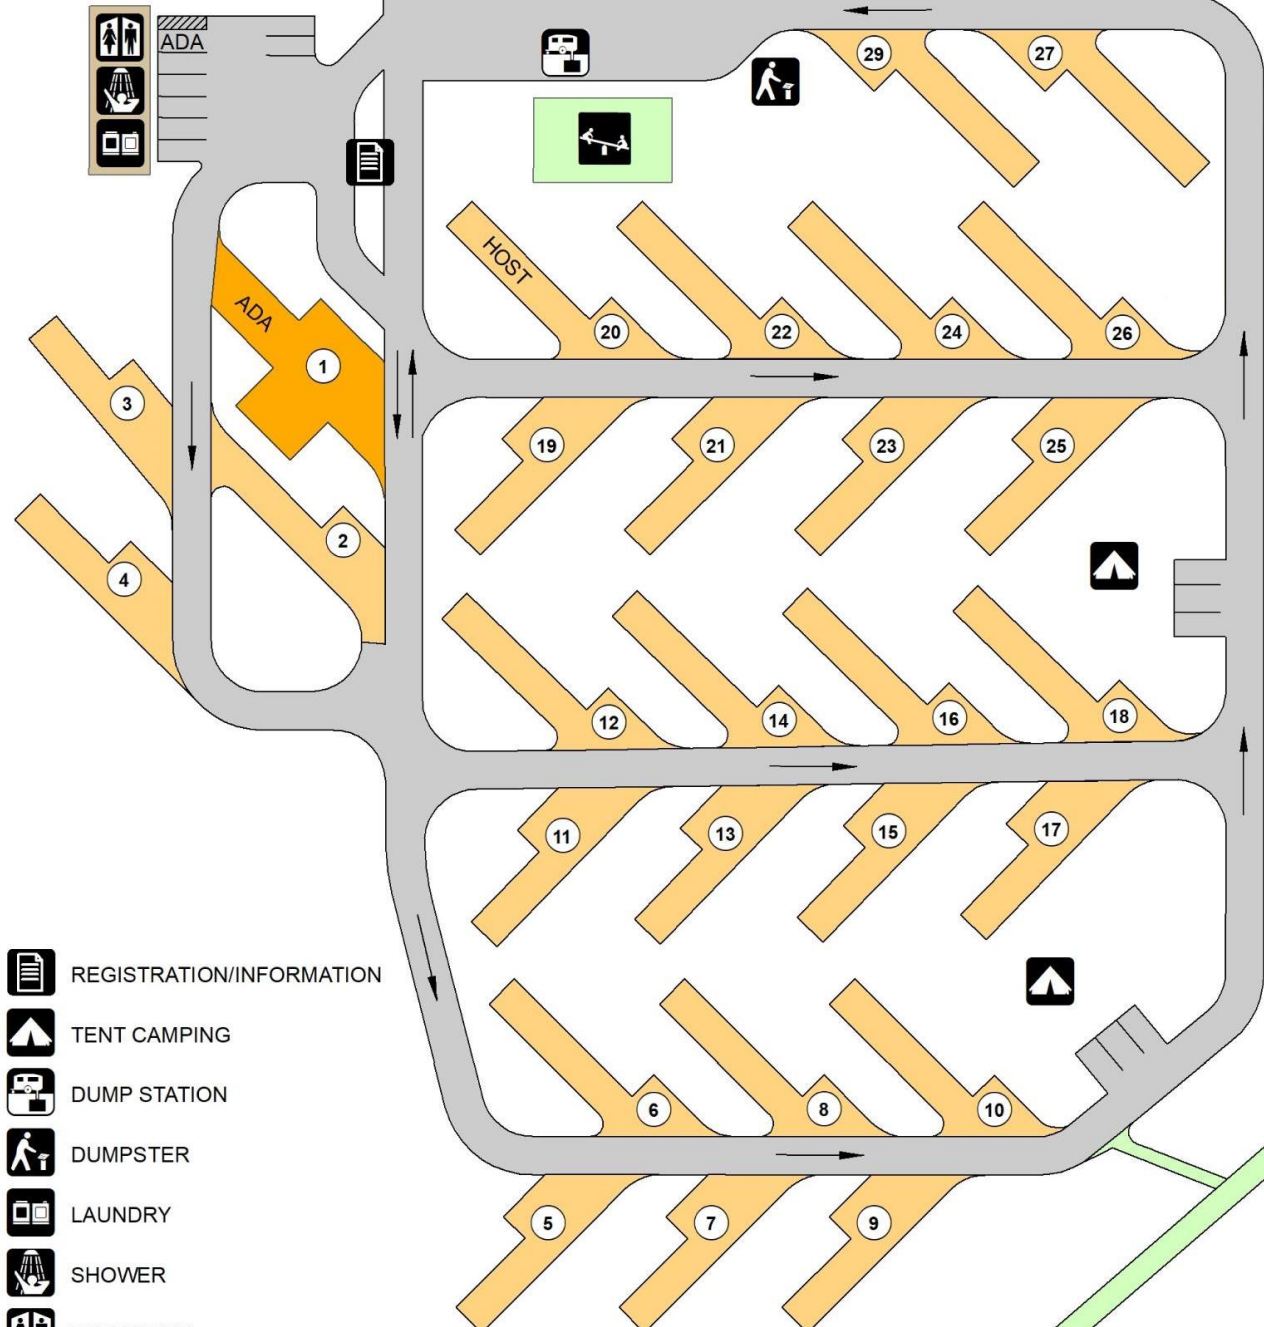

ASHLAND RV CAMPGROUND
1301 Ash Street - Ashland, NE 68003
www.AshlandRVcampground.com

N 13TH ST

ASH ST

WALKING TRAIL

ADA

ADA

HOST

-  REGISTRATION/INFORMATION
-  TENT CAMPING
-  DUMP STATION
-  DUMPSTER
-  LAUNDRY
-  SHOWER
-  BATHROOM
-  PLAYGROUND