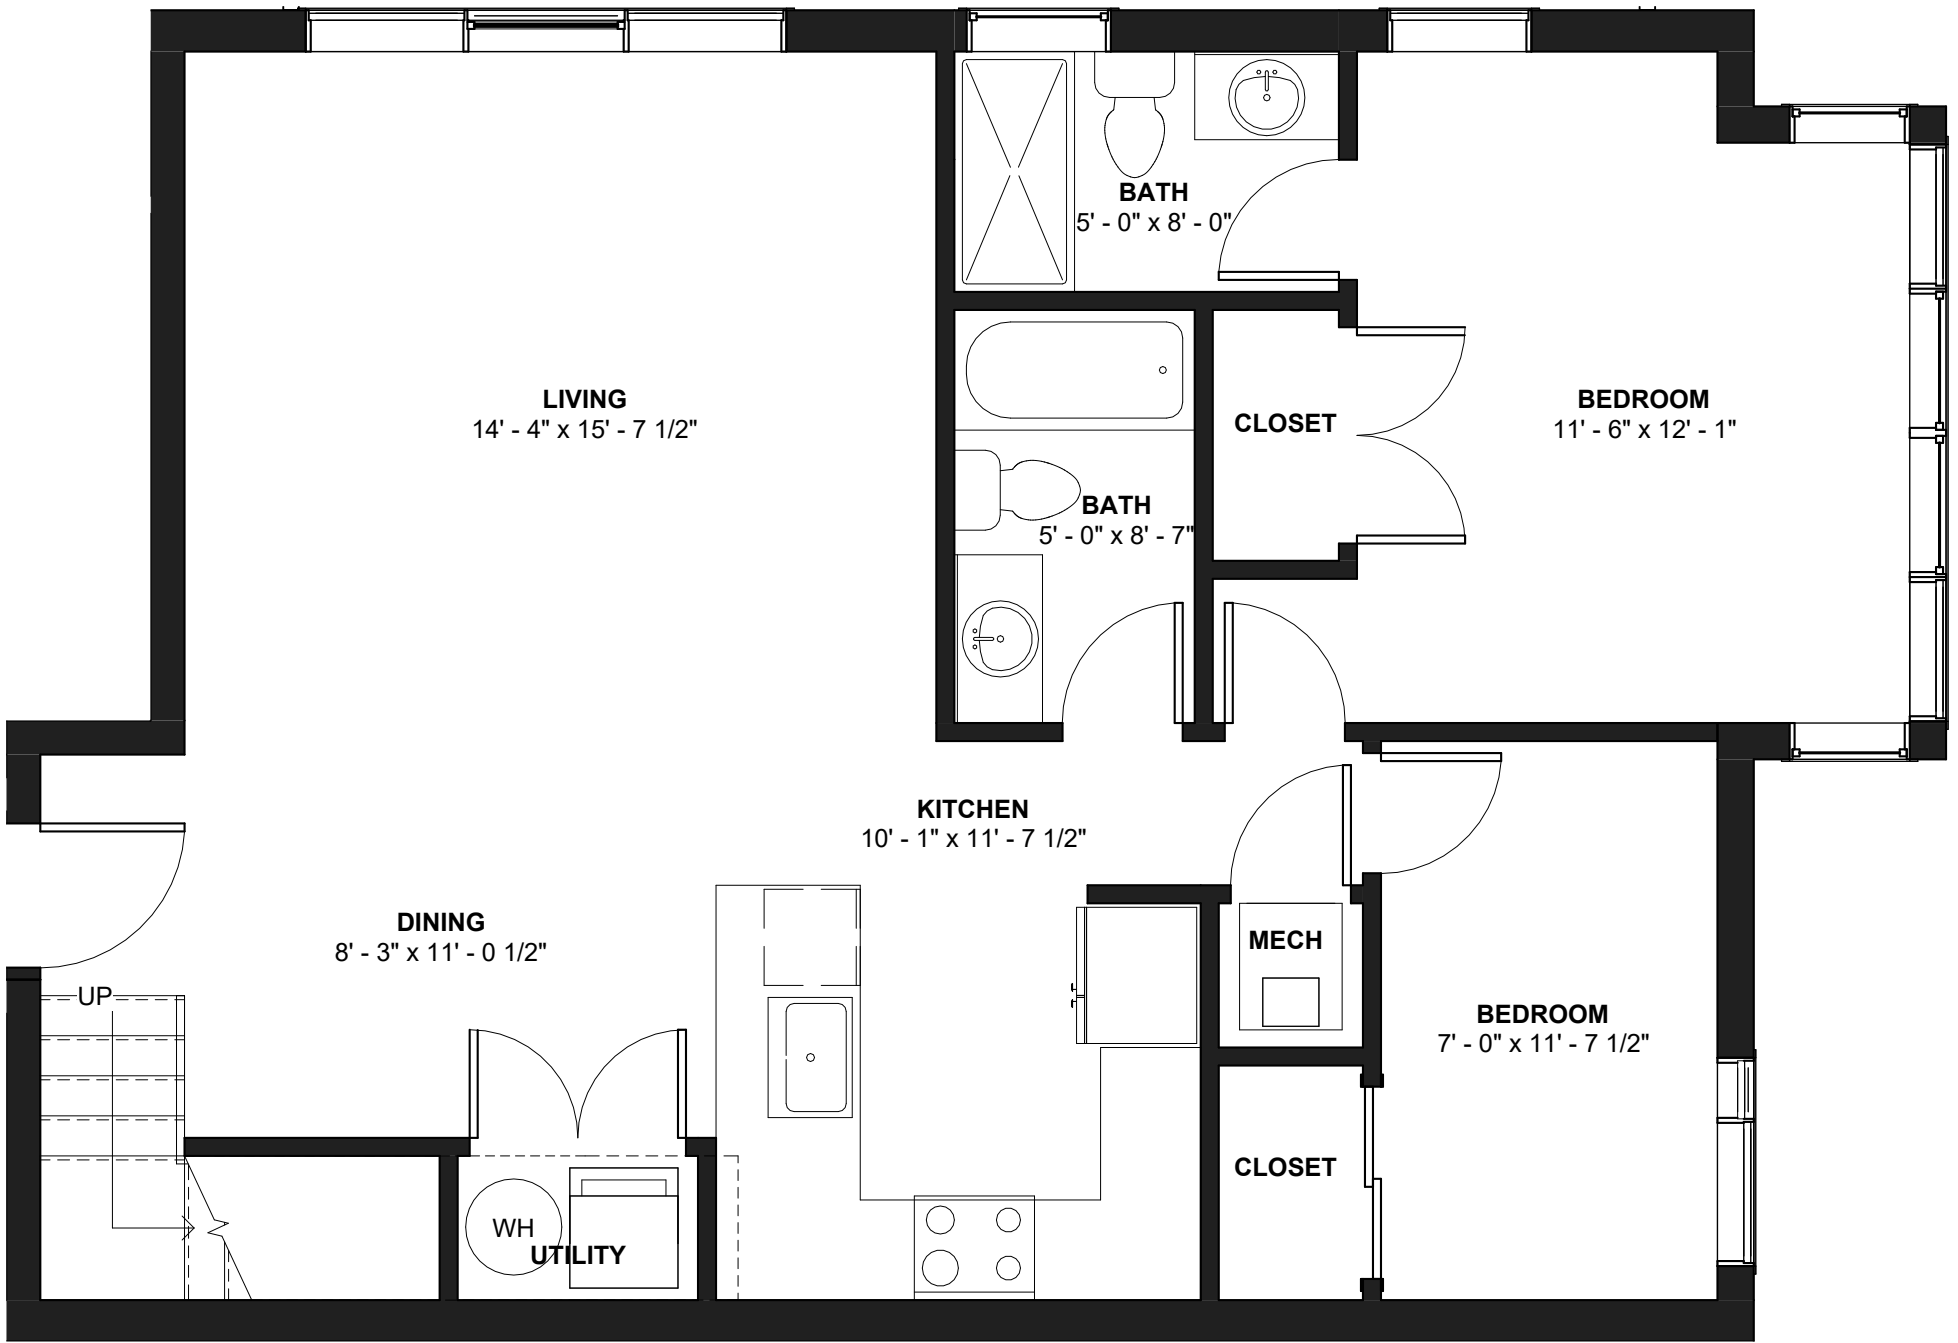

UNIT 9

4 BED | 4 BATH

1,370 SF

FIRST LEVEL

FOURTH FLOOR - 401

UNIT 9

4 BED | 4 BATH

1,370 SF

SECOND LEVEL

PENTHOUSE - 401

UNIT 10

4 BED | 3 BATH

1,355 SF

FIRST LEVEL

FOURTH FLOOR - 402

UNIT 10

4 BED | 3 BATH

1,355 SF

SECOND LEVEL

PENTHOUSE - 402

UNIT 11

4 BED | 4 BATH

1,387 SF

FIRST LEVEL

FOURTH FLOOR - 403

UNIT 11

4 BED | 4 BATH

1,387 SF

SECOND LEVEL

PENTHOUSE - 403