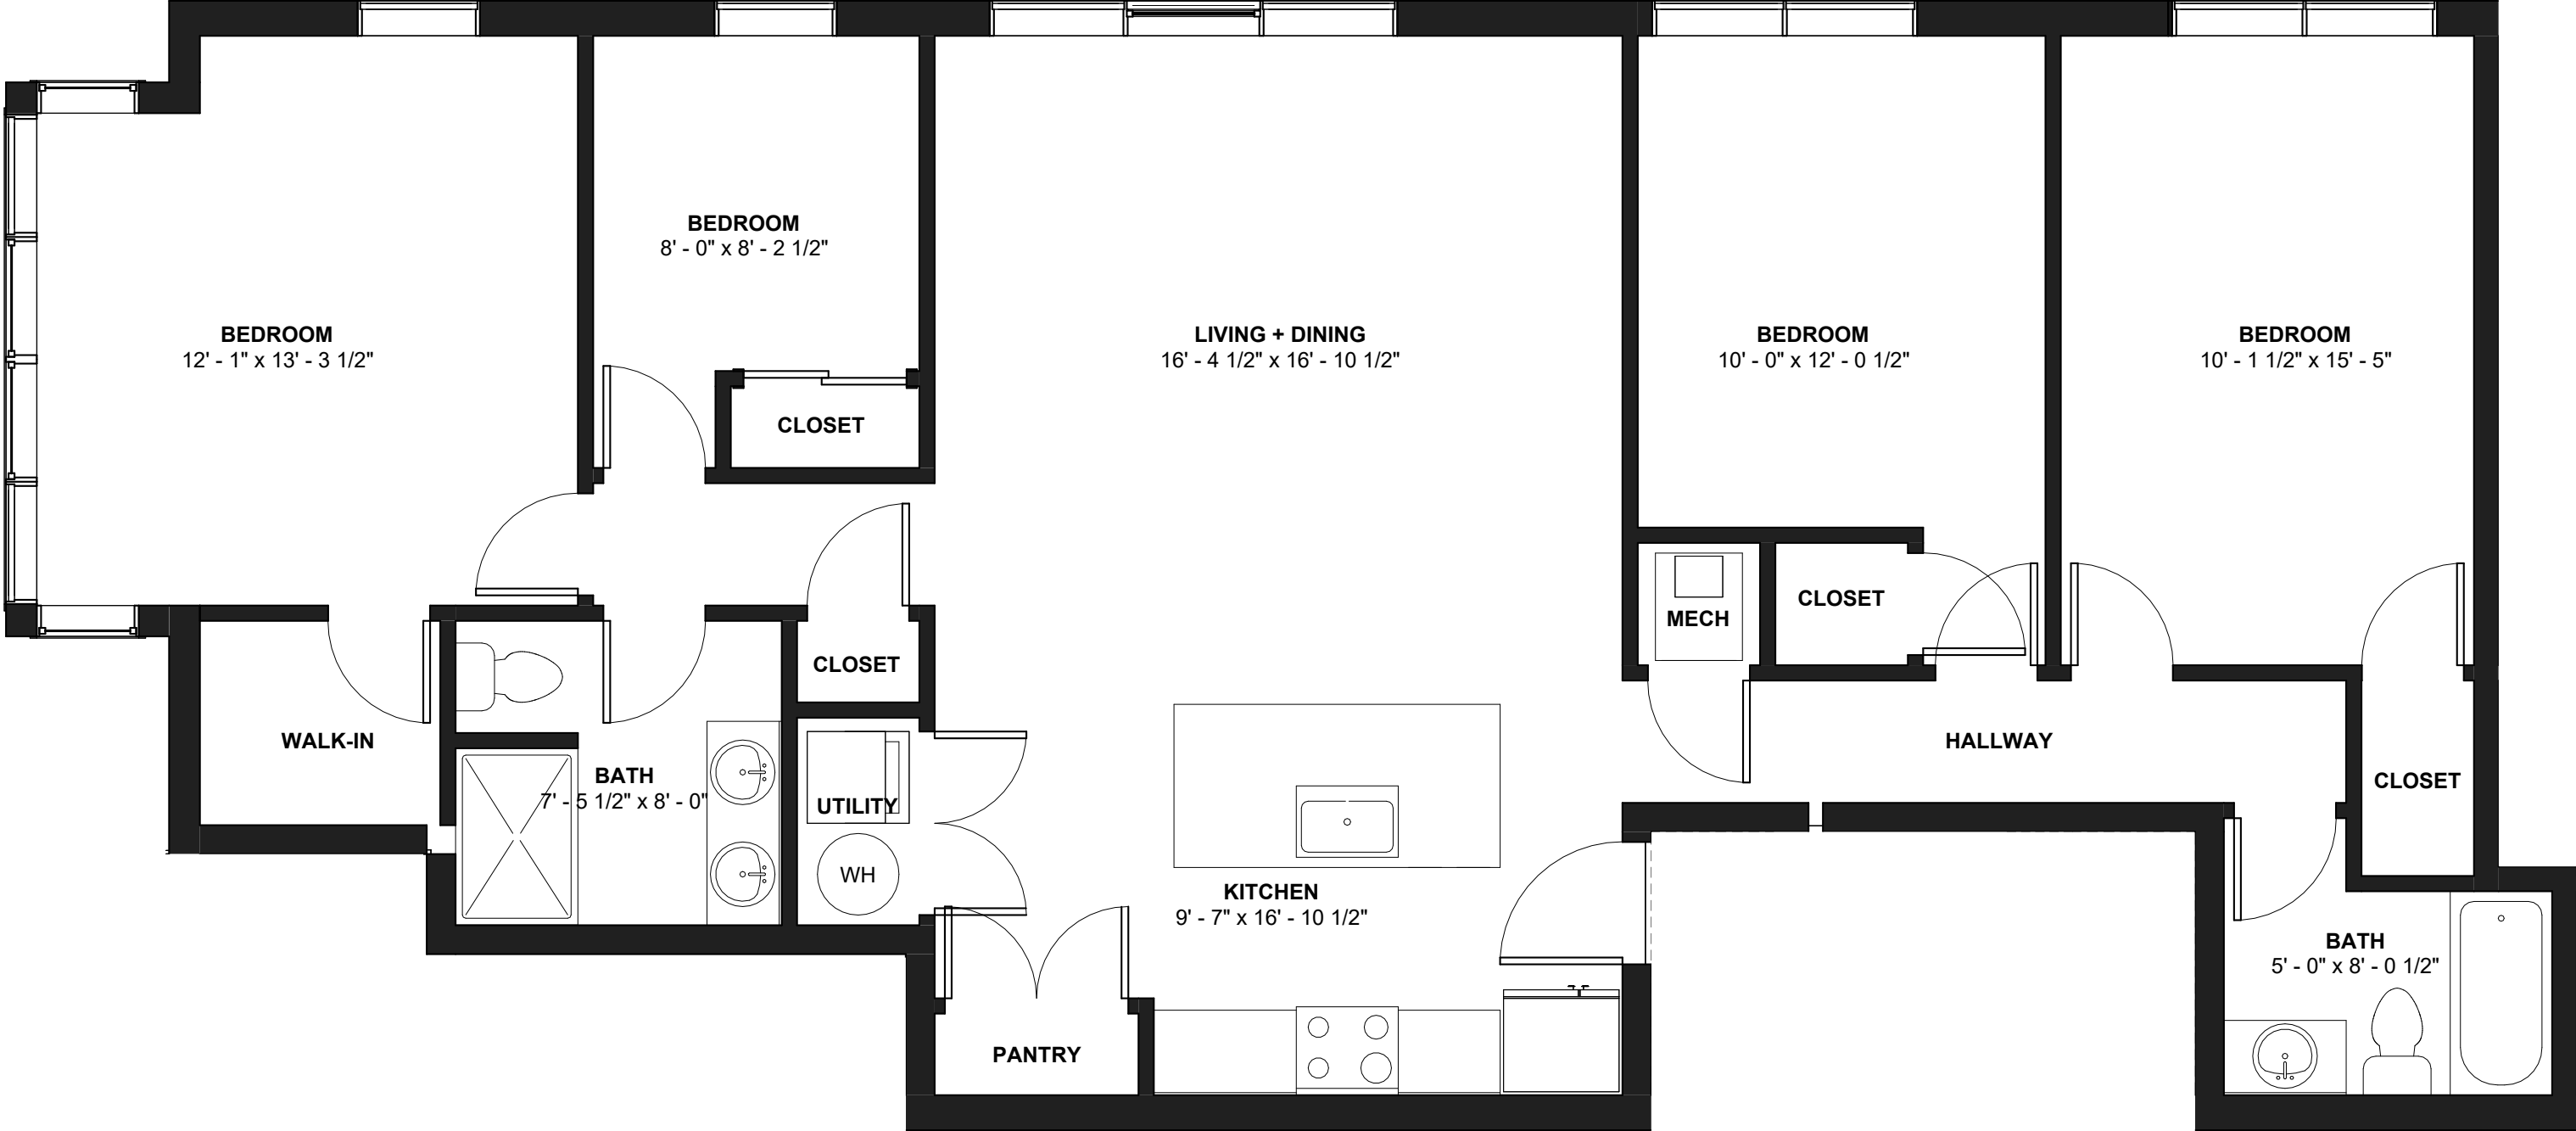

UNIT 1

3 BED | 2 BATH

1,023 SF

CELLAR - C01

UNIT 2

3 BED | 2 BATH

1,035 SF

CELLAR - C02

UNIT 3

4 BED | 2 BATH

1,310 SF

FIRST FLOOR - 101

UNIT 4

4 BED | 2 BATH

1,341 SF

FIRST FLOOR - 102

UNIT 5

4 BED | 3 BATH

1,441 SF

SECOND FLOOR - 201

UNIT 6

4 BED | 3 BATH

1,441 SF

SECOND FLOOR - 202

UNIT 9

4 BED | 4 BATH

1,370 SF

FIRST LEVEL

FOURTH FLOOR - 401

UNIT 9

4 BED | 4 BATH

1,370 SF