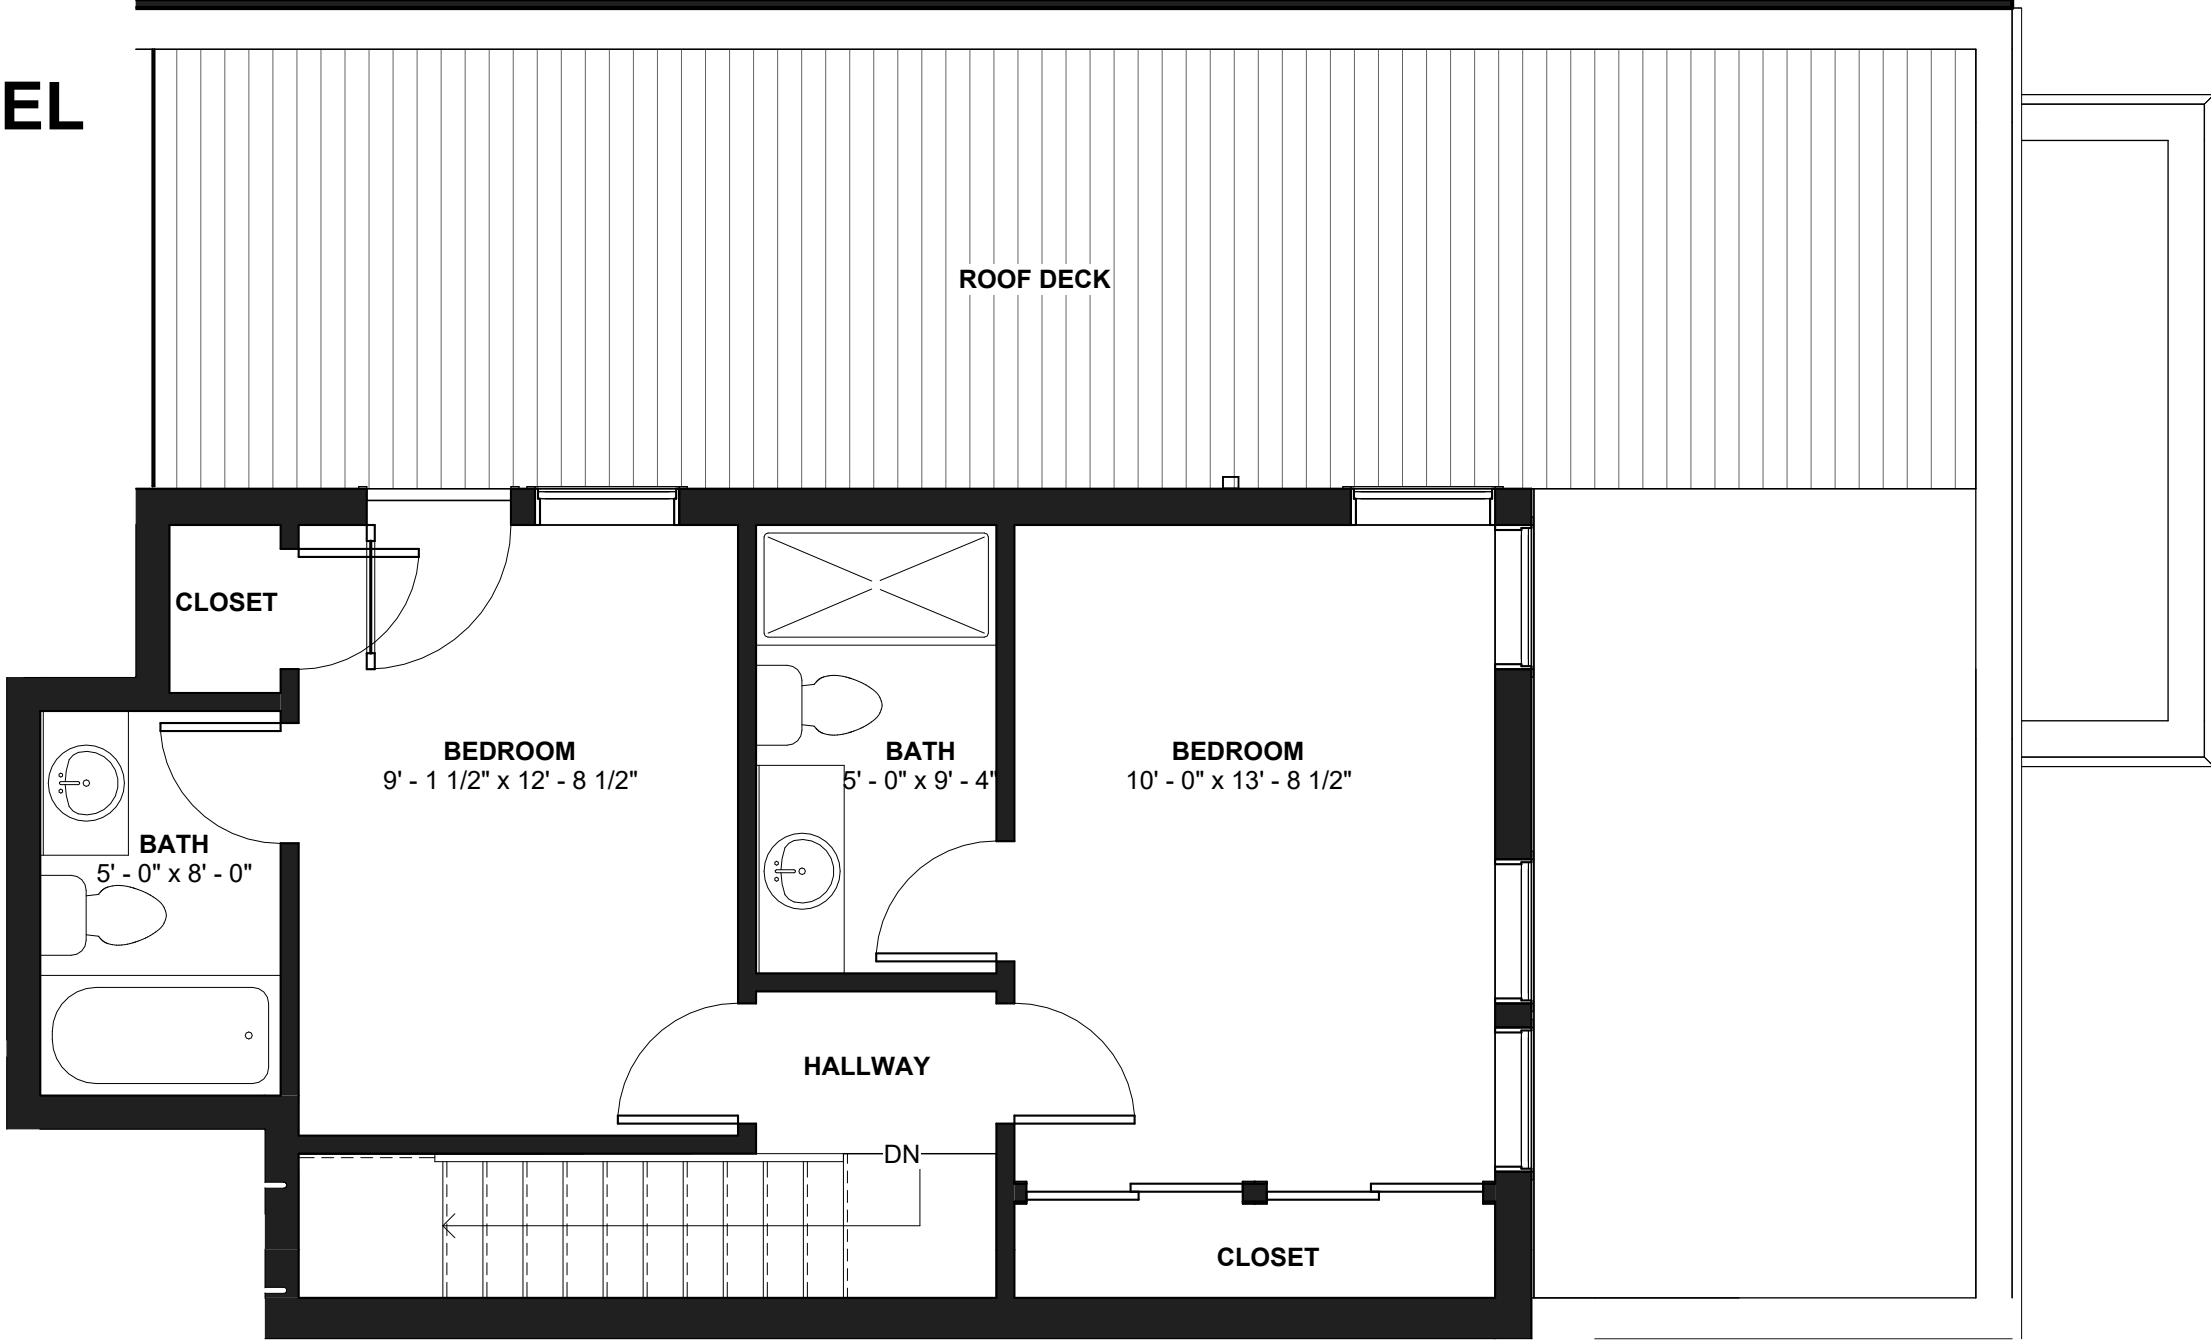

SECOND LEVEL

PENTHOUSE - 401

UNIT 10

4 BED | 3 BATH

1,355 SF

FIRST LEVEL

FOURTH FLOOR - 402

UNIT 10

4 BED | 3 BATH

1,355 SF

SECOND LEVEL

PENTHOUSE - 402

UNIT 11

4 BED | 4 BATH

1,387 SF

FIRST LEVEL

FOURTH FLOOR - 403

UNIT 11

4 BED | 4 BATH

1,387 SF

SECOND LEVEL

PENTHOUSE - 403