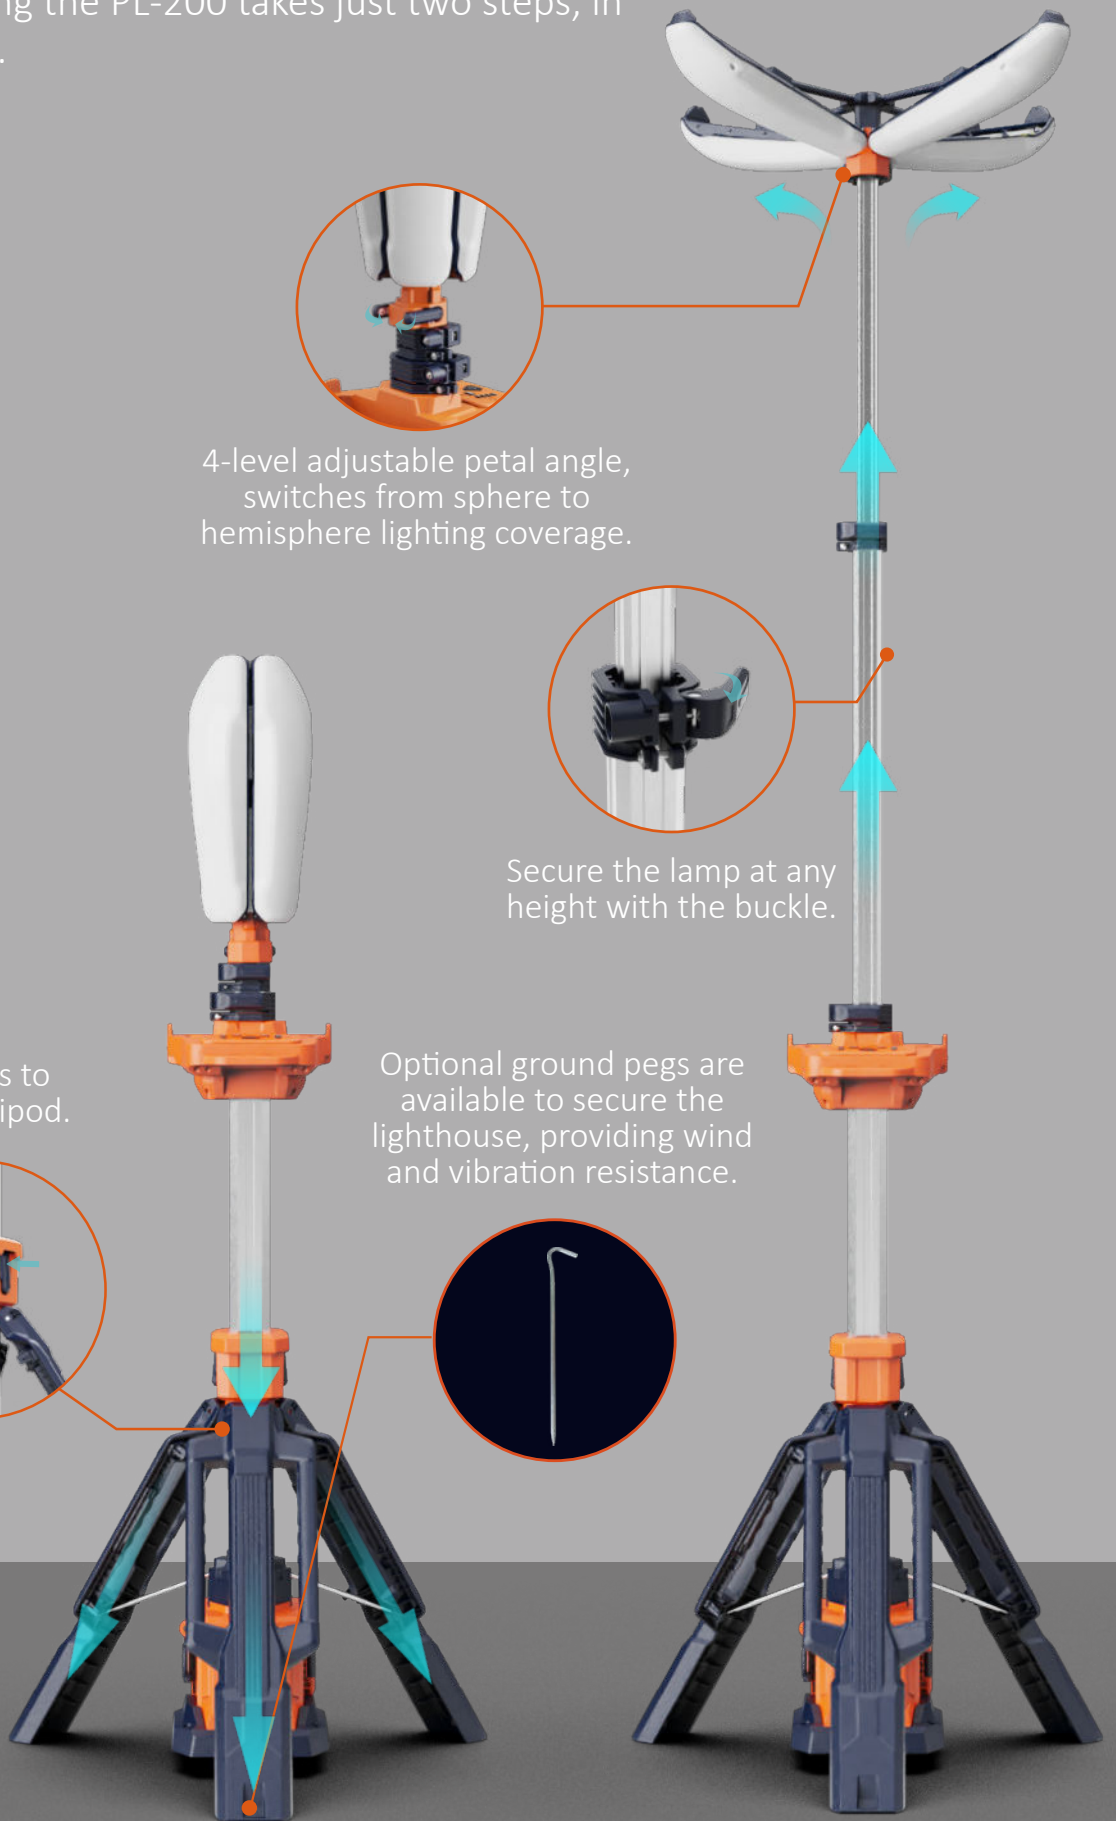

Power-Hub
POWER UP

PL-200

Deployable portable lighting in one bespoke robust package.

Portable
Petal-like
Tripod Light

LIGHTER, BRIGHTER, FASTER DEPLOYMENT

Unfolding or folding the PL-200 takes just two steps, in under 10 seconds.

4-level adjustable petal angle, switches from sphere to hemisphere lighting coverage.

Secure the lamp at any height with the buckle.

One key to release tripod.

Optional ground pegs are available to secure the lighthouse, providing wind and vibration resistance.

HUMANIZED DESIGN HIDDEN IN THE DETAILS

360° Lighting.

Biomimetic petal-inspired design for lightweight spherical/hemispherical lighting product.

USB Output

Dual rainproof USB outputs for charging two devices at once, rain or shine.

Phone Stand

Continue working while charging, the hook here can serve as a phone stand.

Stepless Dimming

Plug the driver into the rainproof port to unlock maximum brightness and stepless dimming.

Ultra-long Endurance