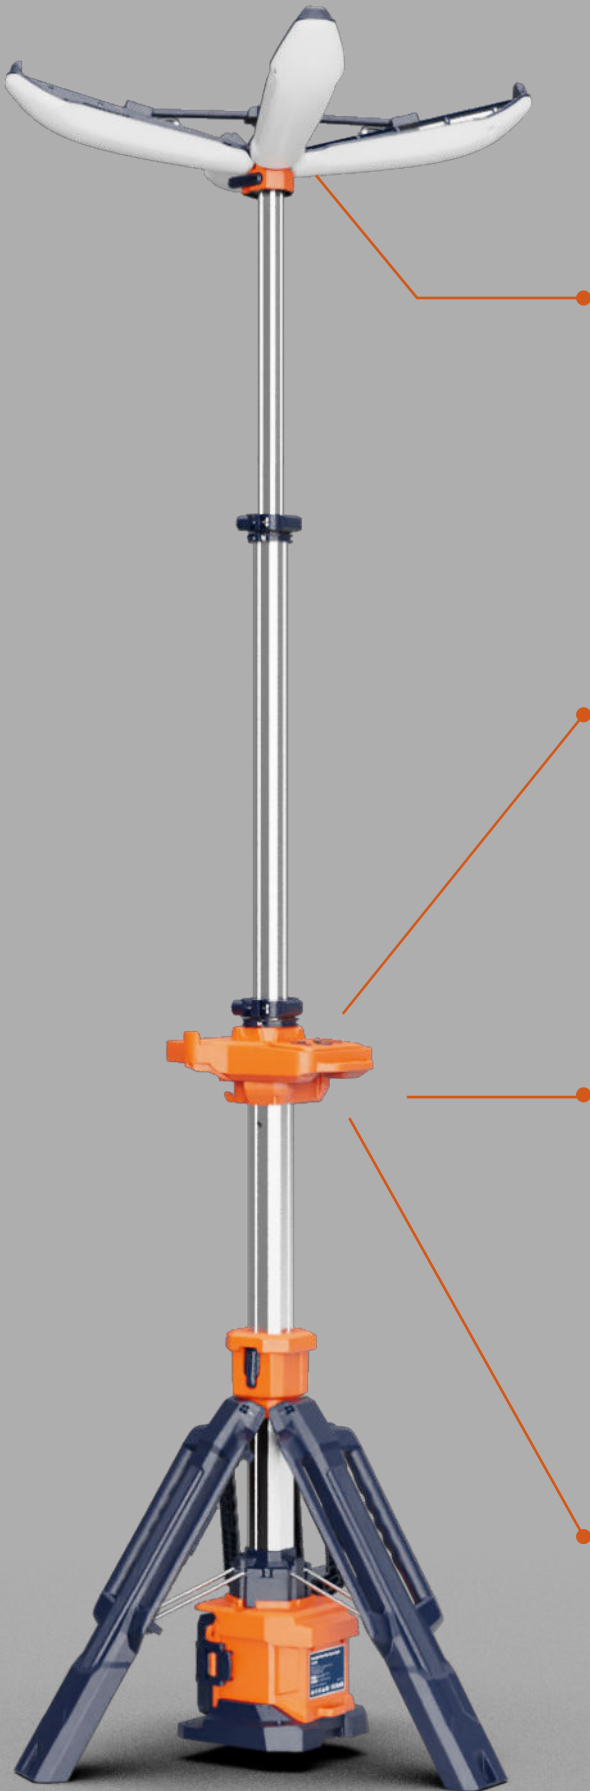

Power-Hub
POWER UP

PL-200

Deployable portable lighting in one bespoke robust package.

Portable
Petal-like
Tripod Light

LIGHTER, BRIGHTER, FASTER DEPLOYMENT

Unfolding or folding the PL-200 takes just two steps, in under 10 seconds.

4-level adjustable petal angle, switches from sphere to hemisphere lighting coverage.

Secure the lamp at any height with the buckle.

One key to release tripod.

Optional ground pegs are available to secure the lighthouse, providing wind and vibration resistance.

HUMANIZED DESIGN HIDDEN IN THE DETAILS

360° Lighting.

Biomimetic petal-inspired design for lightweight spherical/hemispherical lighting product.

USB Output

Dual rainproof USB outputs for charging two devices at once, rain or shine.

Phone Stand

Continue working while charging, the hook here can serve as a phone stand.

Stepless Dimming

Plug the driver into the rainproof port to unlock maximum brightness and stepless dimming.

Ultra-long Endurance