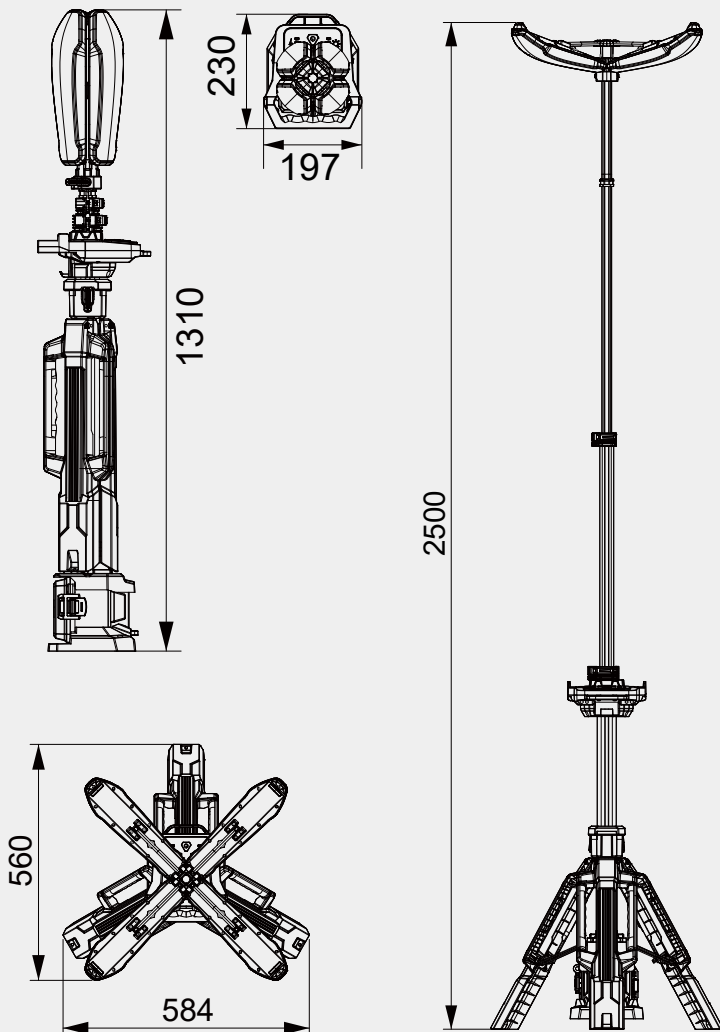

Specifications

PL-200

Height	1.3m~2.5m
Weight	6.5Kg (Fitting only)
Power Supply	D24 series battery pack / AC 100-277V
Lumens	0 - 12,000Lm
Run Times	>8 hours (Standard mode, D24-100)
IP Grade	IP66
Output(USB)	5V 2A (2 Dock)

Size (mm)

Package

Model	PL-200
Size of Carton	138x27x33cm
Gross Weight of Carton	8.5KG±5%
PCS/Carton	1