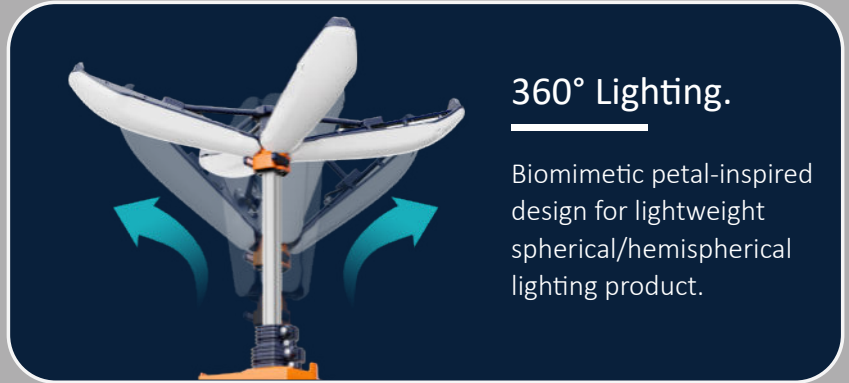

HUMANIZED DESIGN HIDDEN IN THE DETAILS

360° Lighting.

Biomimetic petal-inspired design for lightweight spherical/hemispherical lighting product.