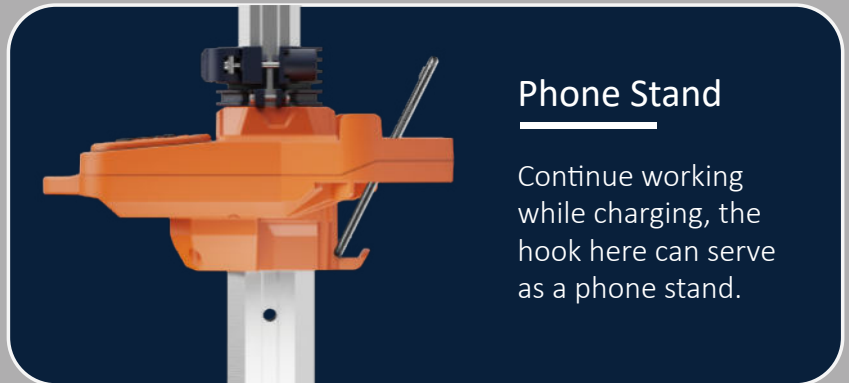

4-level adjustable petal angle, switches from sphere to hemisphere lighting coverage.

Secure the lamp at any height with the buckle.

One key to release tripod.

Optional ground pegs are available to secure the lighthouse, providing wind and vibration resistance.

Phone Stand

Continue working while charging, the hook here can serve as a phone stand.

Stepless Dimming

Plug the driver into the rainproof port to unlock maximum brightness and stepless dimming.

Ultra-long Endurance