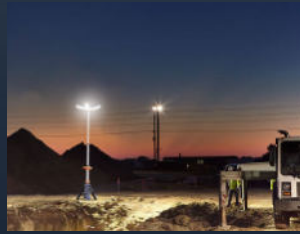

Infrastructure