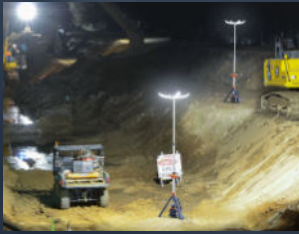

Construction