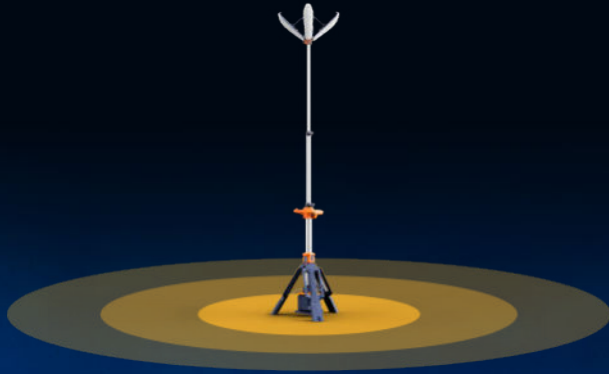

Uniform illumination with 360-degree coverage and no dead angles

- Lighting Area 1100 m²