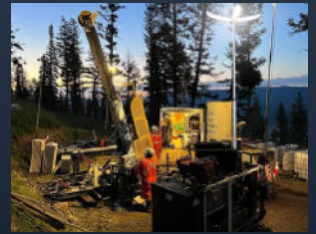

Mining

One person operation

Less than 6.5Kg exclude battery.

2.5m

1.3m