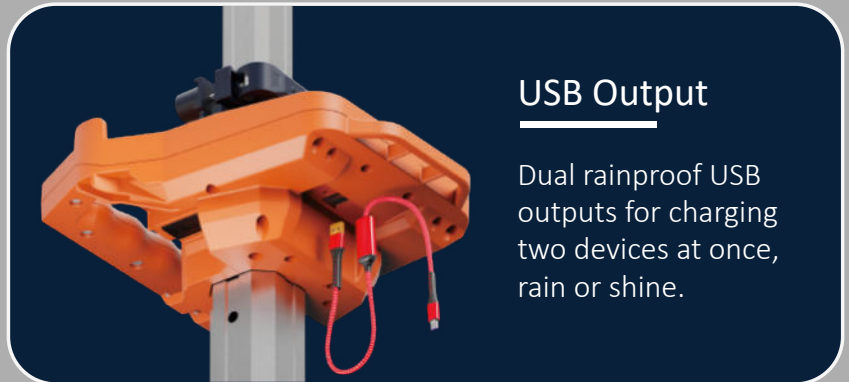

USB Output

Dual rainproof USB outputs for charging two devices at once, rain or shine.