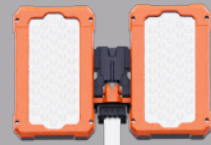

Power-Hub
POWER UP

TL-300

Deployable portable lighting in one bespoke robust package.

Portable
Tripod
Light

HIGHER, BRIGHTER, MORE STABLE

Expanding or retracting requires just two steps and can be completed in 10 seconds.

1 Release the legs

2 Release and rise the extension pole

Secure the lamp at any height with the buckle.

Ground pegs are available to secure the light tower, providing wind and vibration resistance. (Optional)

One-click release or lock of the legs.

HUMANIZED DESIGN HIDDEN IN THE DETAILS

LOWER CENTER OF GRAVITY, GREATER STABILITY.

Ultra-low center of gravity combined with extended legs effortlessly handles strong winds and slopes.