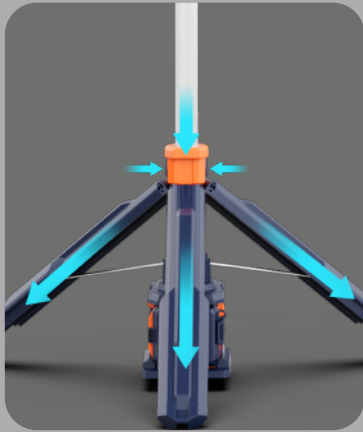

Power-Hub
POWER UP

TL-300

Deployable portable lighting in one bespoke robust package.

Portable
Tripod
Light

HIGHER, BRIGHTER, MORE STABLE

Expanding or retracting requires just two steps and can be completed in 10 seconds.

1 Release the legs

2 Release and rise the extension pole

Secure the lamp at any height with the buckle.

Ground pegs are available to secure the light tower, providing wind and vibration resistance. (Optional)

One-click release or lock of the legs.

HUMANIZED DESIGN HIDDEN IN THE DETAILS

LOWER CENTER OF GRAVITY, GREATER STABILITY.

Ultra-low center of gravity combined with extended legs effortlessly handles strong winds and slopes.