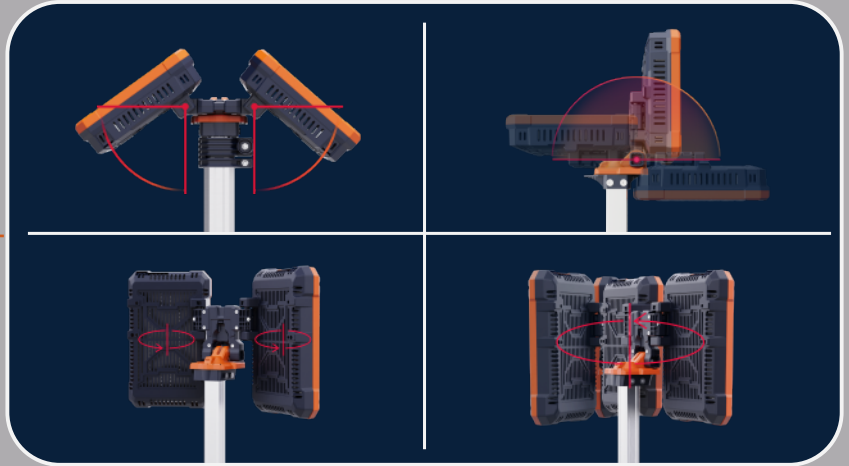

Power-Hub
POWER UP

TL-300

Deployable portable lighting in one bespoke robust package.

Portable
Tripod
Light

HIGHER, BRIGHTER, MORE STABLE

Expanding or retracting requires just two steps and can be completed in 10 seconds.

1 Release the legs

2 Release and rise the extension pole

Secure the lamp at any height with the buckle.

Ground pegs are available to secure the light tower, providing wind and vibration resistance. (Optional)

One-click release or lock of the legs.

HUMANIZED DESIGN HIDDEN IN THE DETAILS

LOWER CENTER OF GRAVITY, GREATER STABILITY.

Ultra-low center of gravity combined with extended legs effortlessly handles strong winds and slopes.

3.1m

1.25m

Specifications

TL-300

Height	1.25m-3.1m
Weight	8.2KG (Fitting only)
Power Supply	D24 series battery pack / AC 100-277V
Lumens	0-14000Lm
Run Times	>13h10mins (Standard mode, D24-100 x 2)
IP Grade	IP66
Output(USB)	5V 2A
Operating Temp	-10 C -50 C