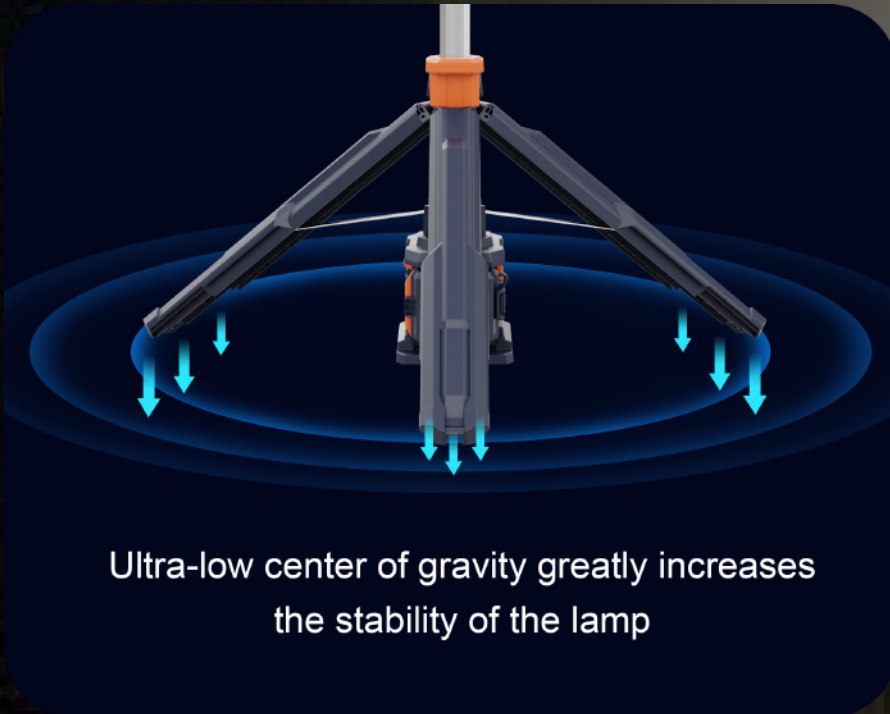

1 Release the legs

2 Release and rise the extension pole

Secure the lamp at any height with the buckle.

Ground pegs are available to secure the light tower, providing wind and vibration resistance. (Optional)

One-click release or lock of the legs.

HUMANIZED DESIGN HIDDEN IN THE DETAILS

LOWER CENTER OF GRAVITY, GREATER STABILITY.

Ultra-low center of gravity combined with extended legs effortlessly handles strong winds and slopes.