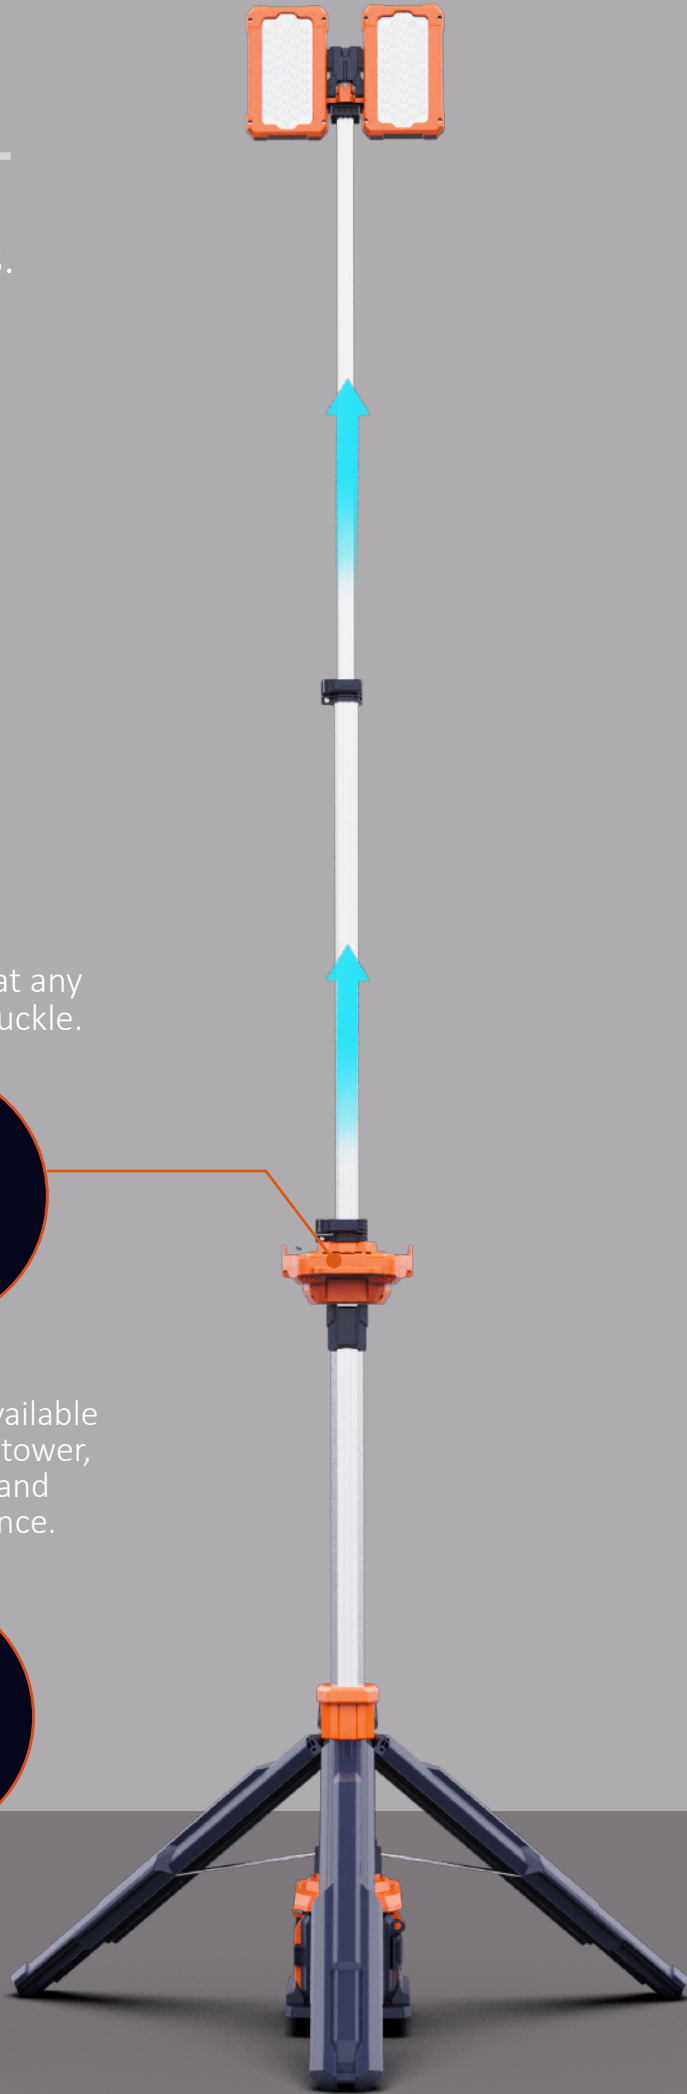

Power-Hub
POWER UP

TL-300

Deployable portable lighting in one bespoke robust package.

Portable
Tripod
Light

HIGHER, BRIGHTER, MORE STABLE

Expanding or retracting requires just two steps and can be completed in 10 seconds.

1 Release the legs

2 Release and rise the extension pole

Secure the lamp at any height with the buckle.

Ground pegs are available to secure the light tower, providing wind and vibration resistance. (Optional)

One-click release or lock of the legs.

HUMANIZED DESIGN HIDDEN IN THE DETAILS

LOWER CENTER OF GRAVITY, GREATER STABILITY.

Ultra-low center of gravity combined with extended legs effortlessly handles strong winds and slopes.