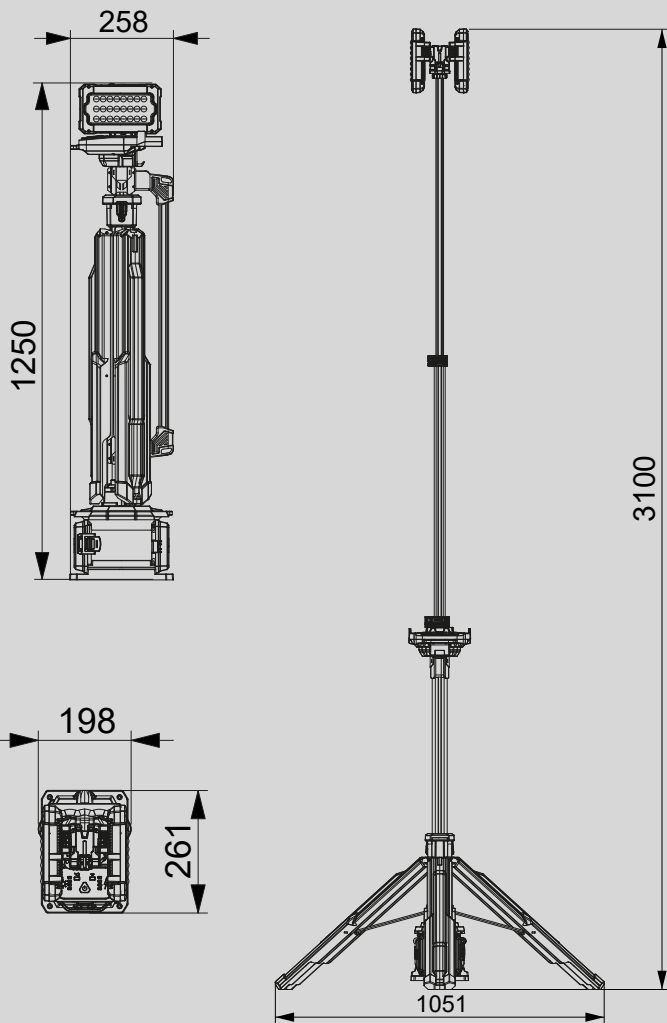

1 Release the legs

2 Release and rise the extension pole

Secure the lamp at any height with the buckle.

Ground pegs are available to secure the light tower, providing wind and vibration resistance. (Optional)

3.1m

1.25m

Specifications

TL-300

Height	1.25m-3.1m
Weight	8.2KG (Fitting only)
Power Supply	D24 series battery pack / AC 100-277V
Lumens	0-14000Lm
Run Times	>13h10mins (Standard mode, D24-100 x 2)
IP Grade	IP66
Output(USB)	5V 2A
Operating Temp	-10 C -50 C

Size (mm)

Package

Model	TL-300
Size of Carton	1350x280x390mm
Gross Weight of Carton	11.5KG
PCS/Carton	1

Power-Hub
POWER UP

Power-Hub
POWER UP