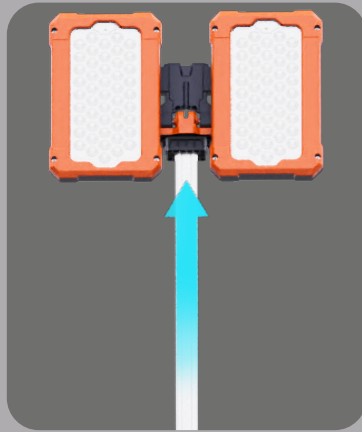

Power-Hub
POWER UP

TL-300

Deployable portable lighting in one bespoke robust package.

Portable
Tripod
Light

HIGHER, BRIGHTER, MORE STABLE

Expanding or retracting requires just two steps and can be completed in 10 seconds.

1 Release the legs

2 Release and rise the extension pole

Secure the lamp at any height with the buckle.

Ground pegs are available to secure the light tower, providing wind and vibration resistance. (Optional)

One-click release or lock of the legs.

HUMANIZED DESIGN HIDDEN IN THE DETAILS

LOWER CENTER OF GRAVITY, GREATER STABILITY.

Ultra-low center of gravity combined with extended legs effortlessly handles strong winds and slopes.