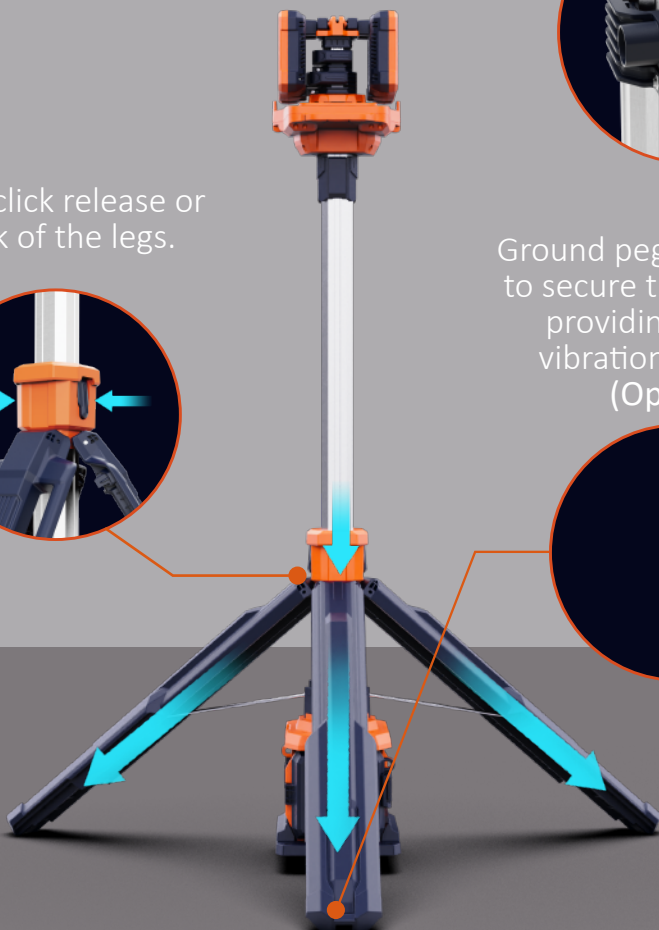

Power-Hub
POWER UP

TL-300

Deployable portable lighting in one bespoke robust package.

Portable
Tripod
Light

HIGHER, BRIGHTER, MORE STABLE

Expanding or retracting requires just two steps and can be completed in 10 seconds.

1 Release the legs

2 Release and rise the extension pole

Secure the lamp at any height with the buckle.

Ground pegs are available to secure the light tower, providing wind and vibration resistance. (Optional)

One-click release or lock of the legs.

HUMANIZED DESIGN HIDDEN IN THE DETAILS

LOWER CENTER OF GRAVITY, GREATER STABILITY.

Ultra-low center of gravity combined with extended legs effortlessly handles strong winds and slopes.

Doubled typical working hours to 71+ hours.

Battery compartment fits two replaceable battery packs.

High light efficiency illuminating a wider space

Equipped with high-brightness LED light source and high-quality optical lens system