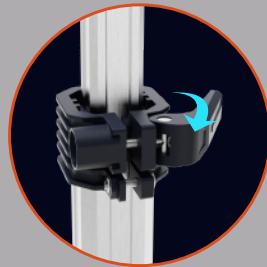

Power-Hub
POWER UP

TL-300

Deployable portable lighting in one bespoke robust package.

Portable
Tripod
Light

HIGHER, BRIGHTER, MORE STABLE

Expanding or retracting requires just two steps and can be completed in 10 seconds.

1 Release the legs

2 Release and rise the extension pole

Secure the lamp at any height with the buckle.

Ground pegs are available to secure the light tower, providing wind and vibration resistance. (Optional)

One-click release or lock of the legs.

HUMANIZED DESIGN HIDDEN IN THE DETAILS

LOWER CENTER OF GRAVITY, GREATER STABILITY.

Ultra-low center of gravity combined with extended legs effortlessly handles strong winds and slopes.