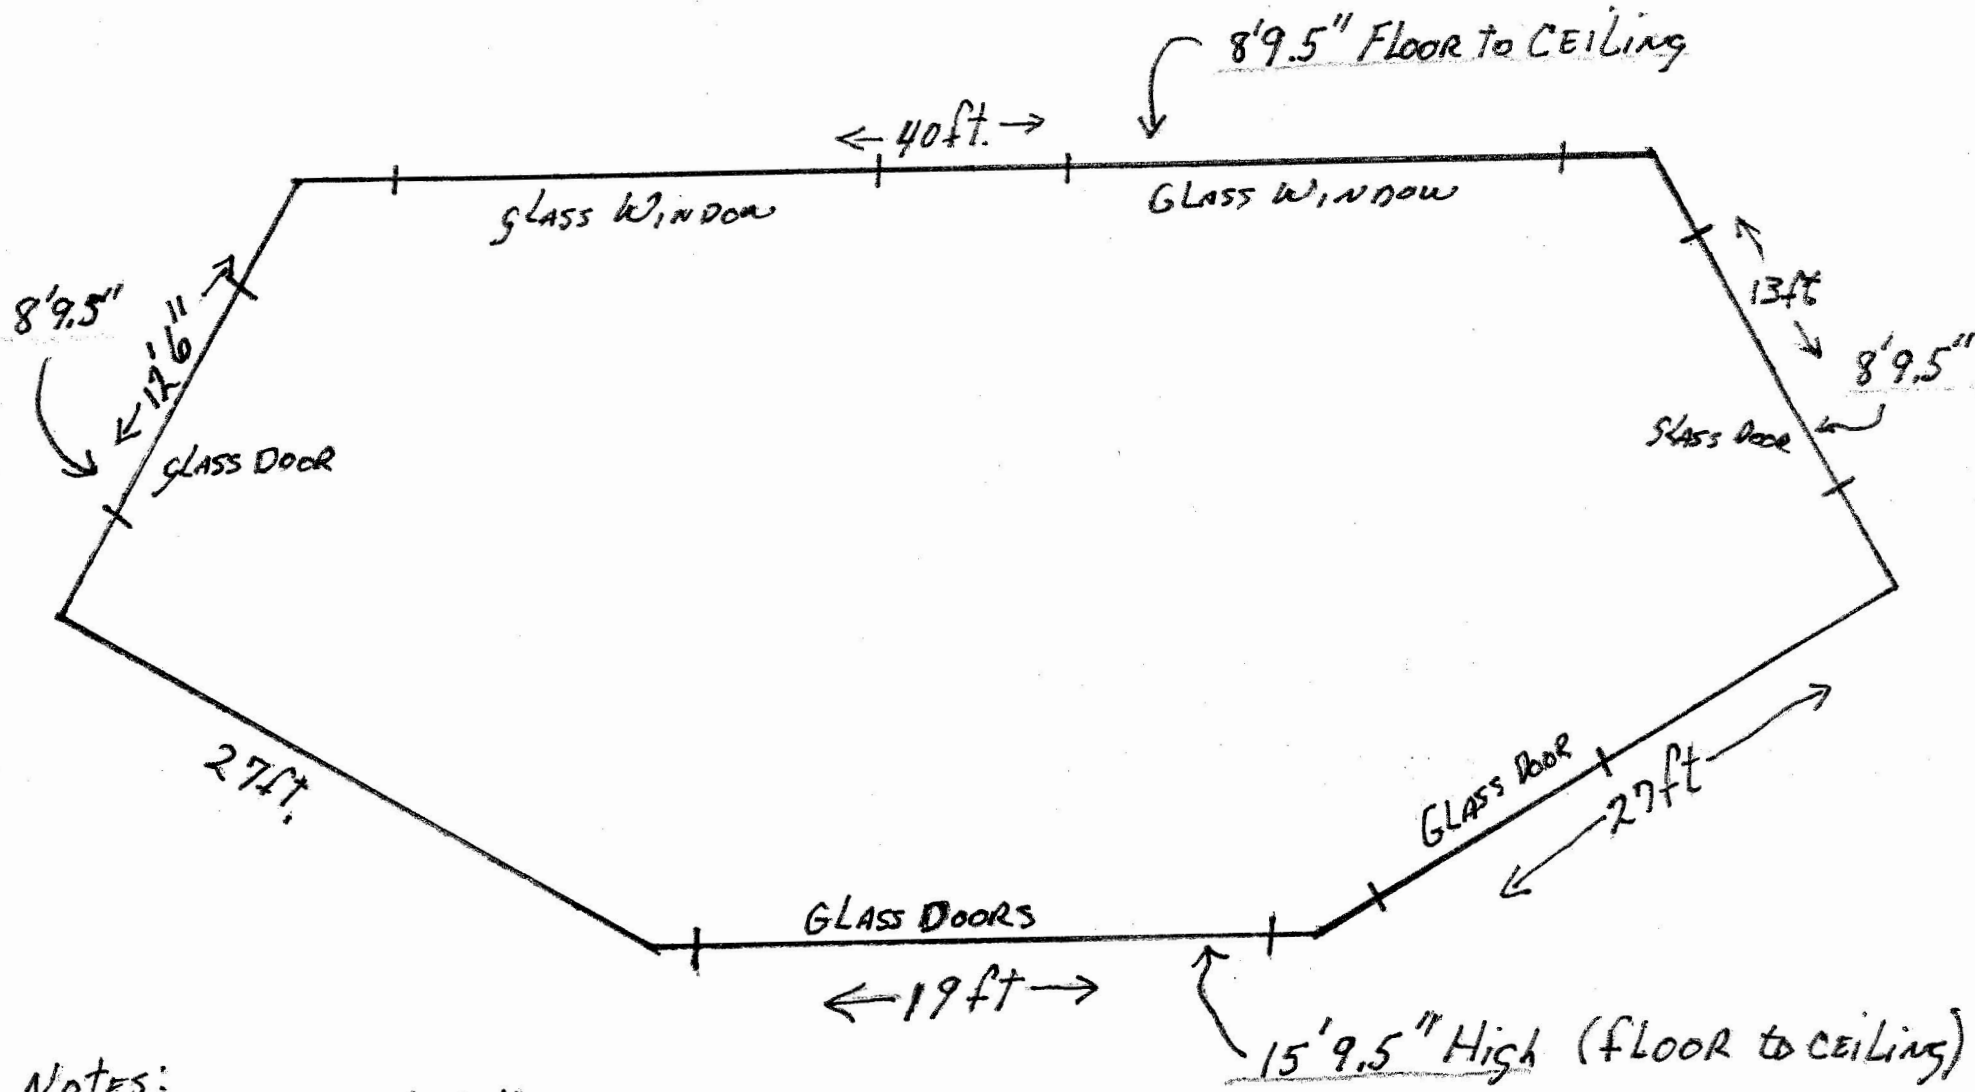

# REC CENTER LARGE ROOM LAYOUT

## NOTES:

- ① ALL DOORS 6'11.5" FROM FLOOR
- ② ALL WINDOWS, 6'11.5" FROM FLOOR
- ③ WANS COAT 4' FROM FLOOR - ALL WALLS

## SMALL ROOM DIMENSIONS

10' 8" x 18' 10"

(10 feet 8 inches x 18 feet 10 inches)