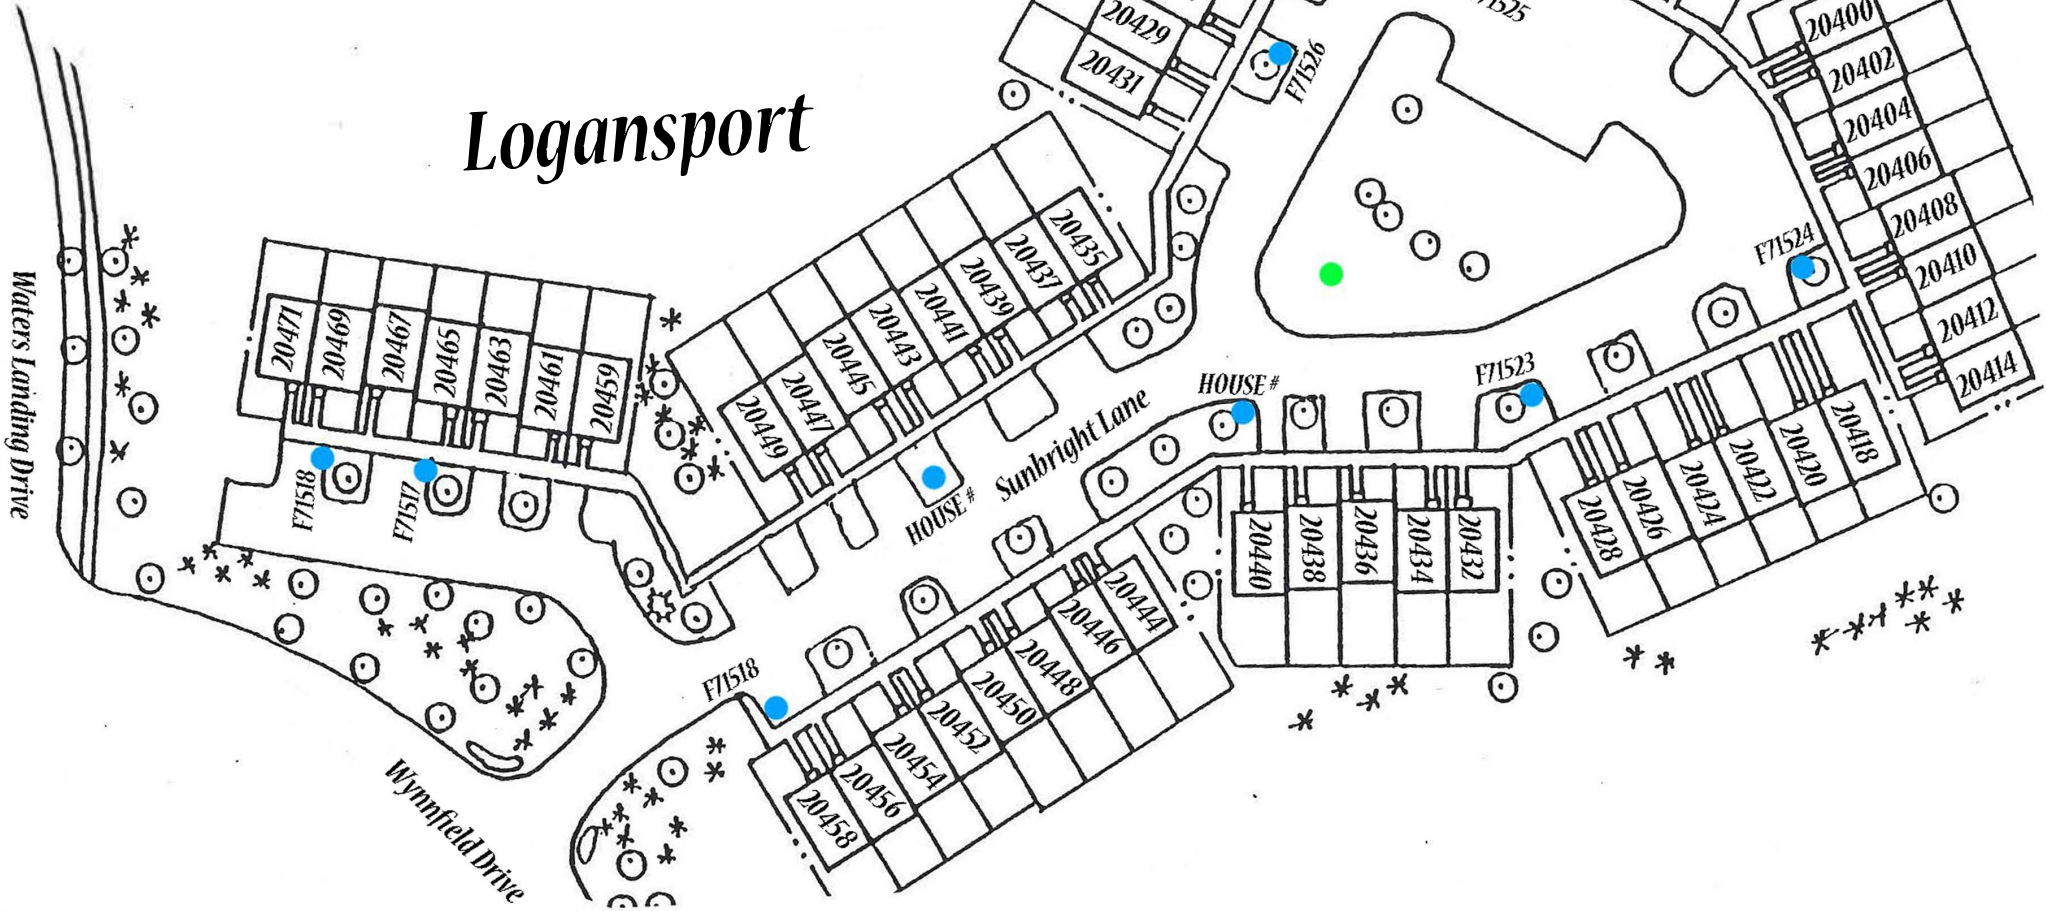

Logansport

Green = Dog Station
Blue = Street Light