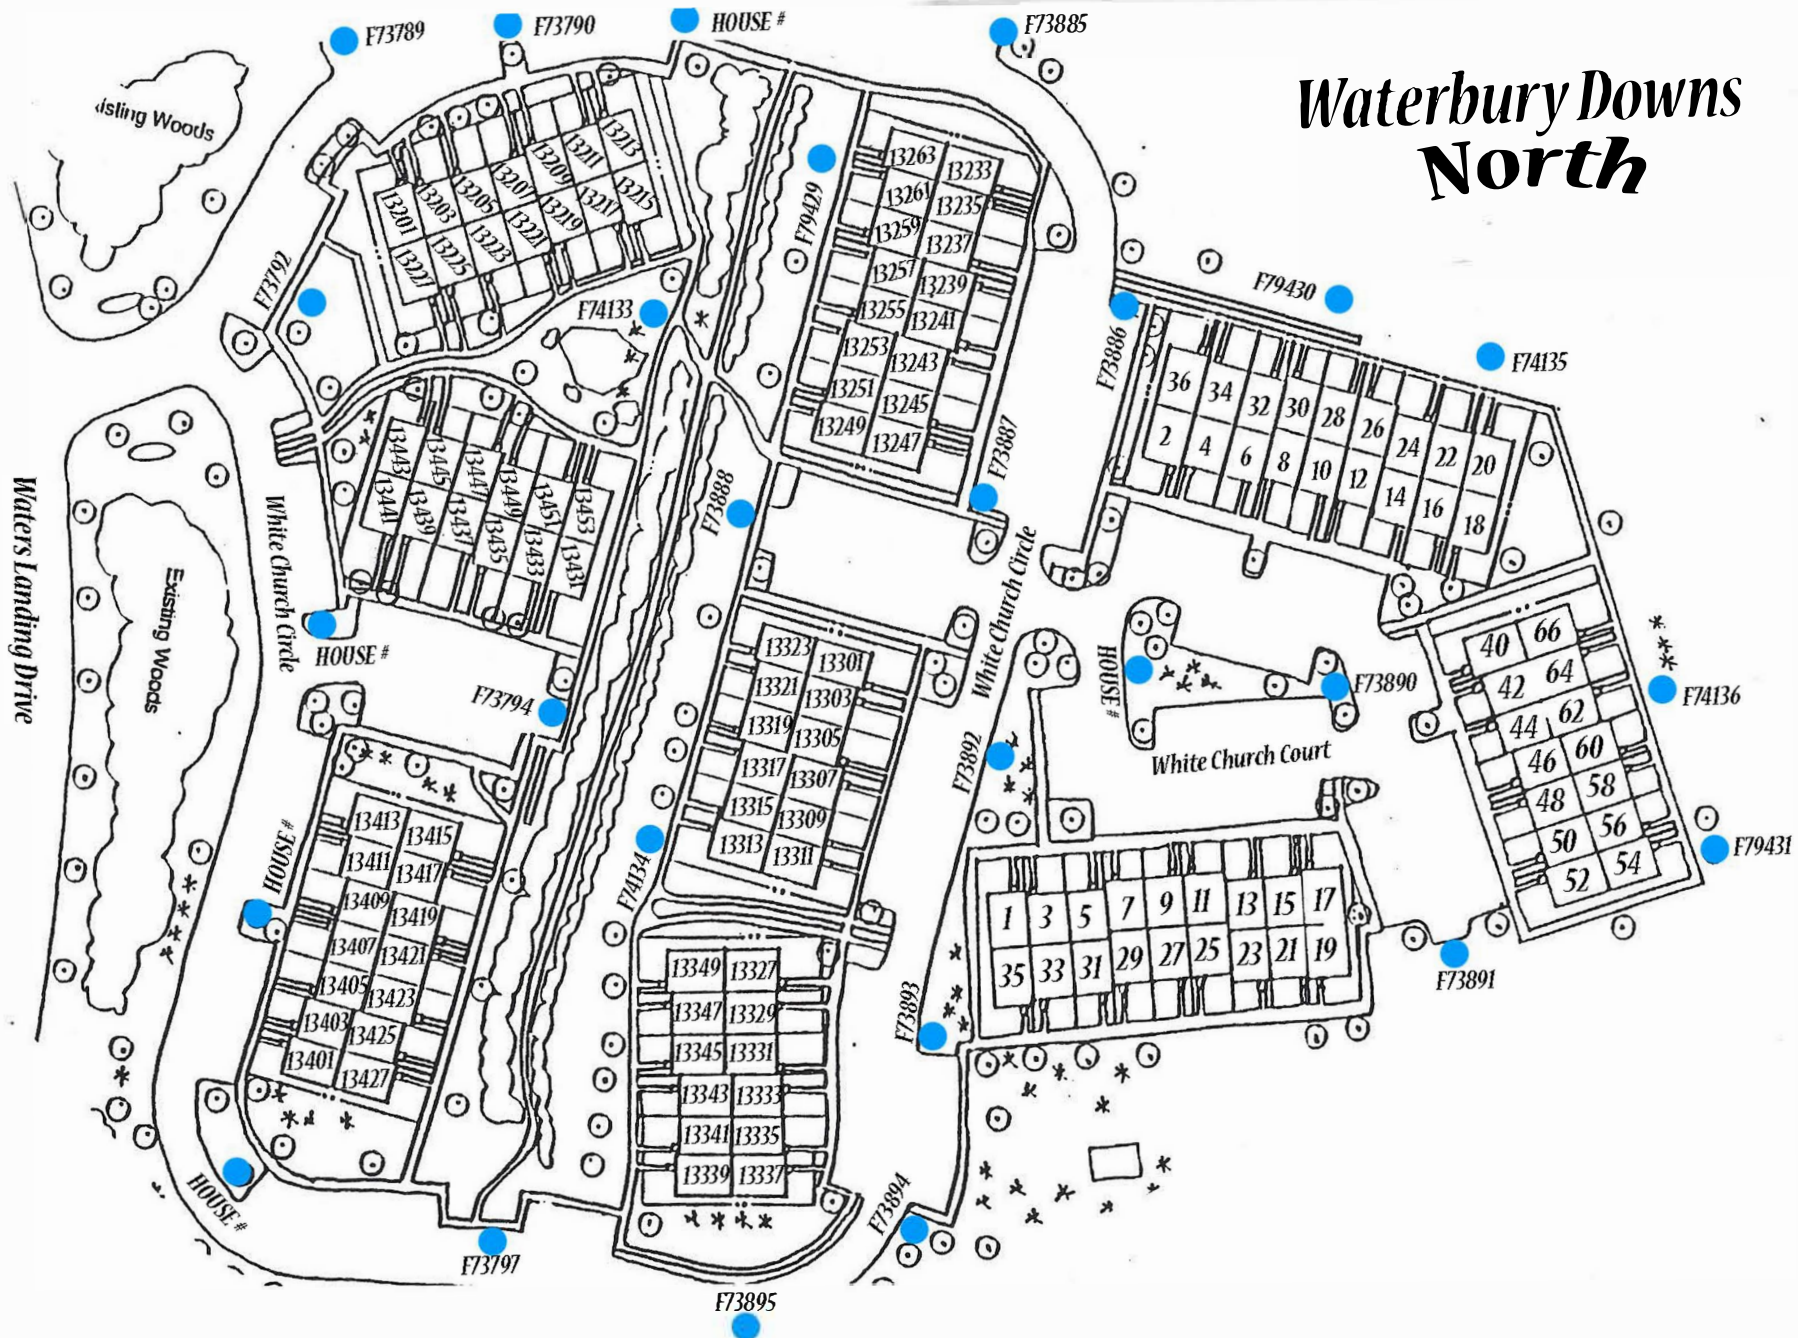

# Waterbury Downs North

Green = Dog Station  
 Blue = Street Light