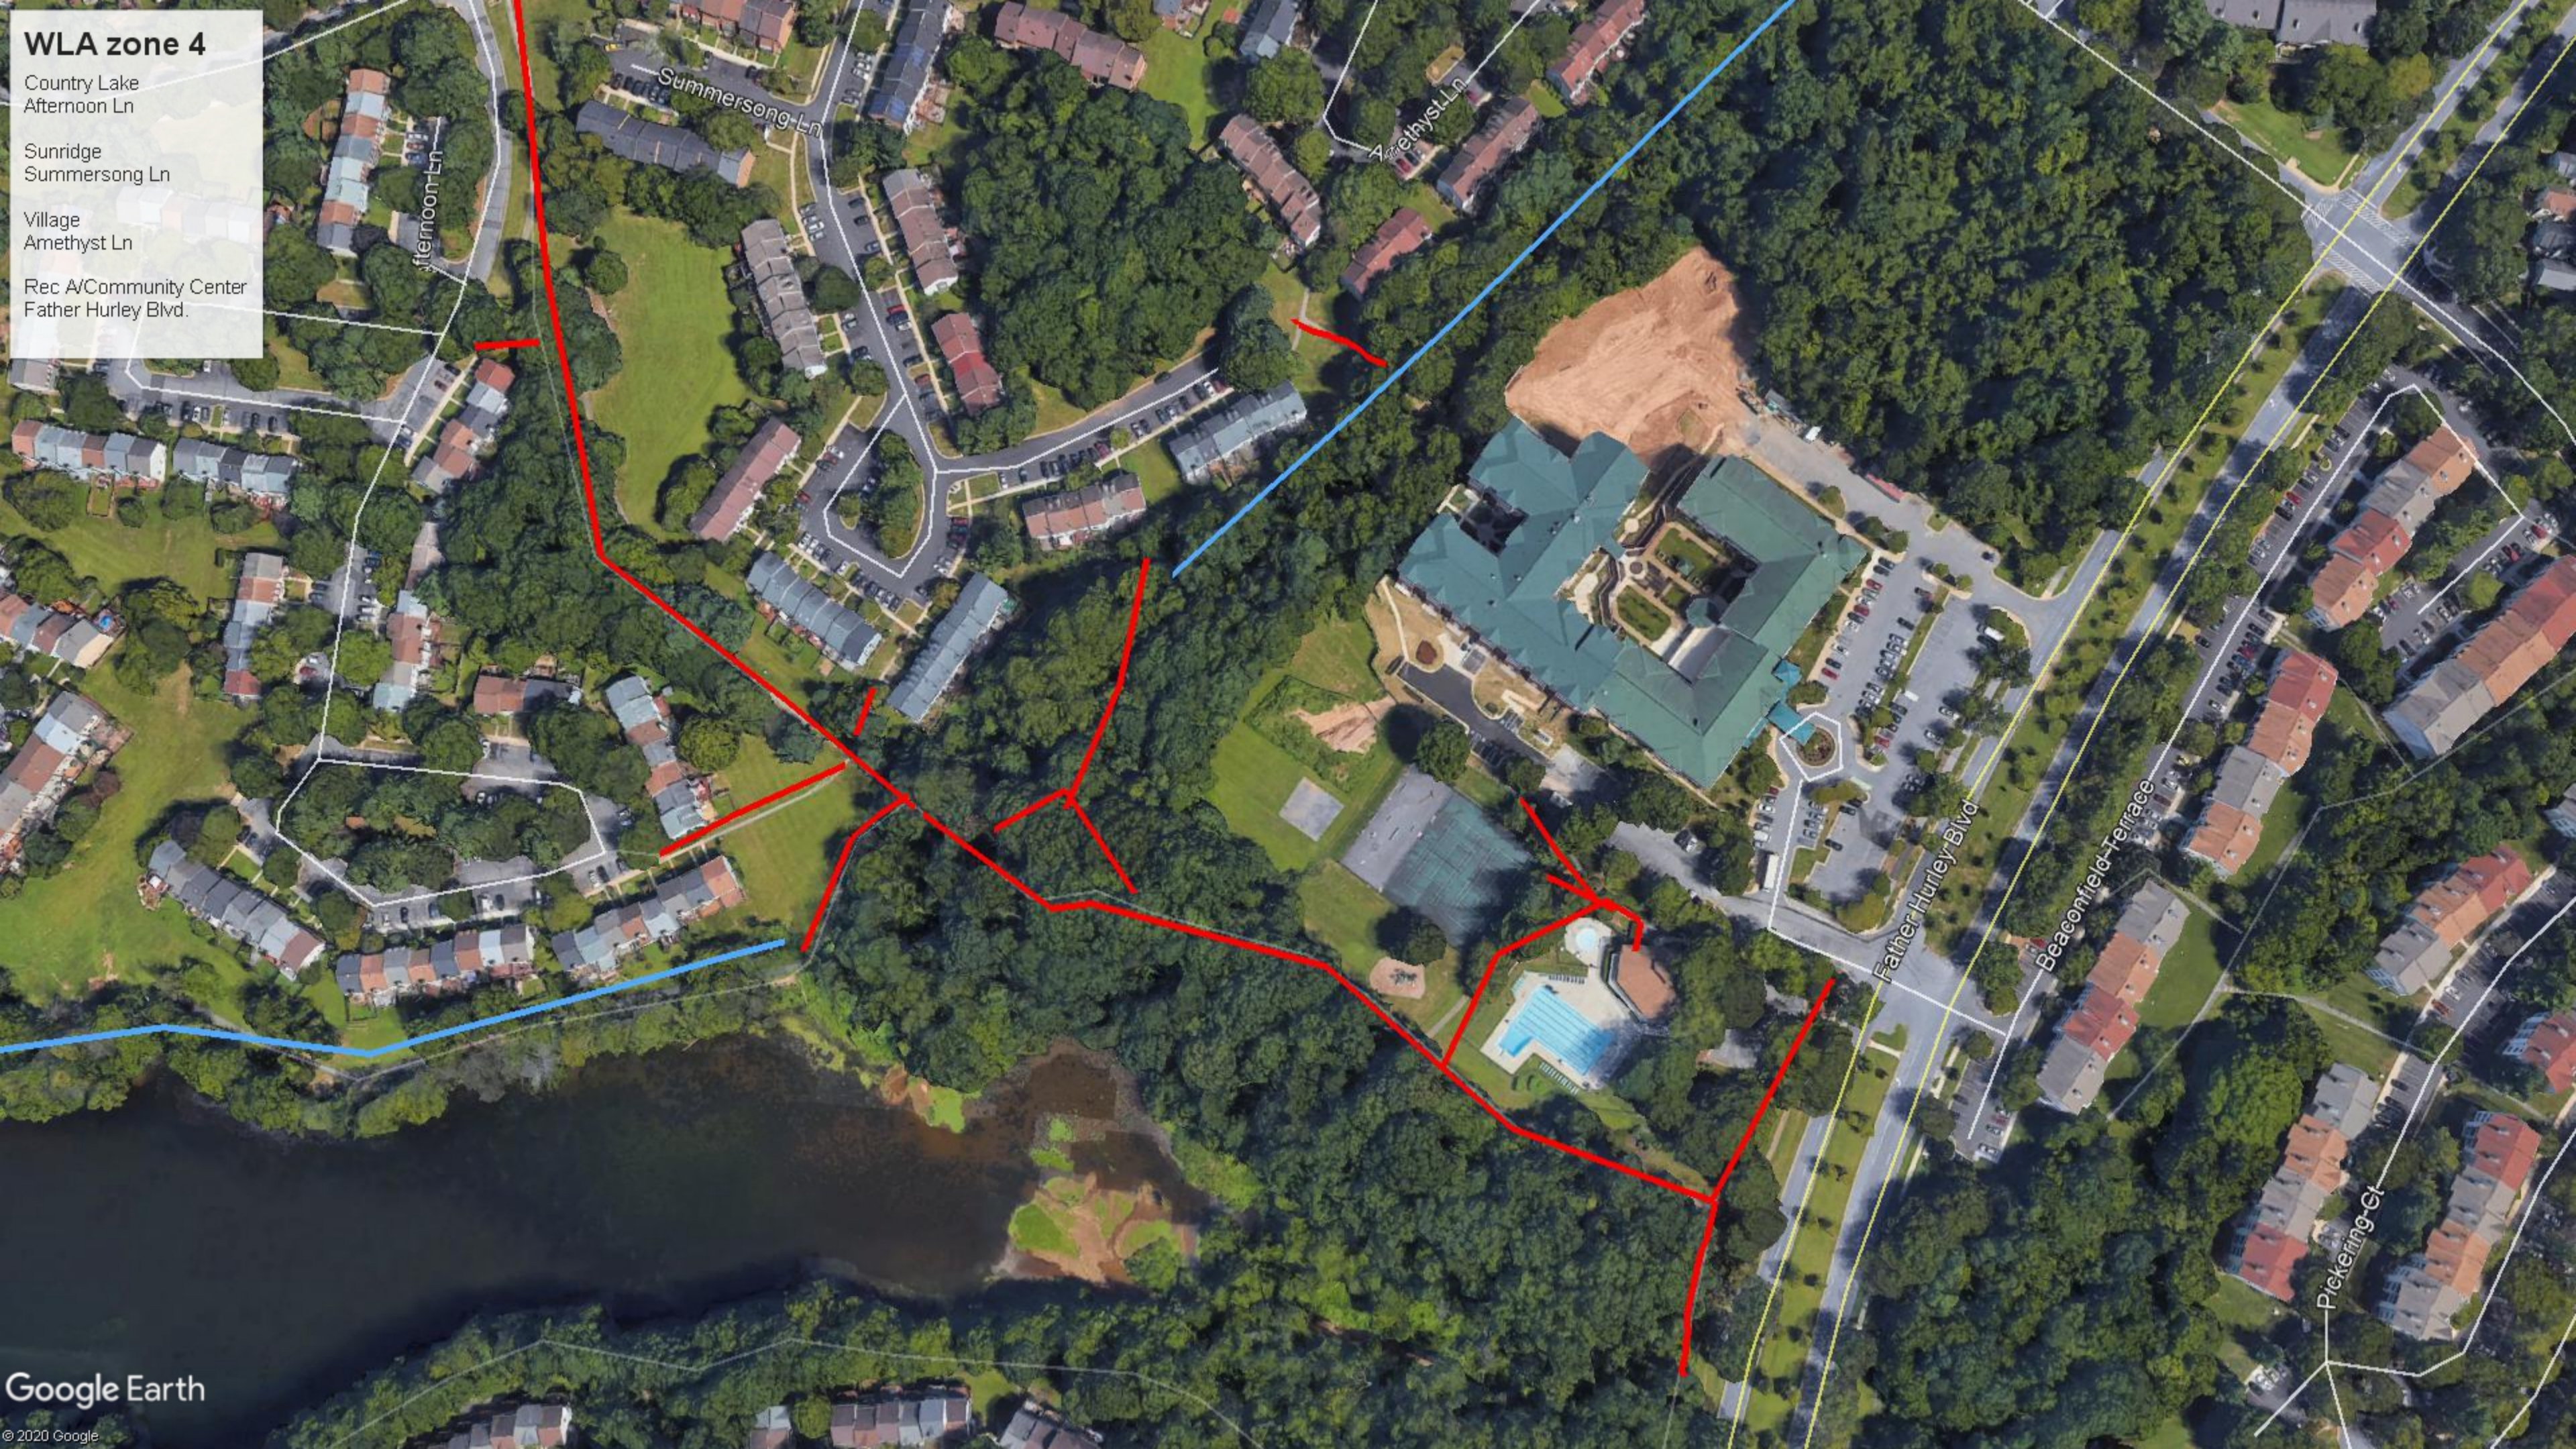

Waters Landing path system

WLA zone 1
Deep Wood Village
Burnt Woods Ct
Burnt Woods Dr
Burnt Woods Pl

Woodlands
Amber Hill Ct
Clear Morning Ct
Clear Morning Pl

Clear Morning Ct

Amber Hill Ct

Burnt Woods Pl

Clear Morning Ct

Burnt Woods Dr

Burnt Woods Ct

Waters Landing Dr

Crystal Hill Cir

WLA zone 2
LakeForest
Cloverdale Pl
Neerwinder Ct
Neerwinder St

Highlands
Spinning Wheel Dr
Anndyke Wy

LakeCrest
Staffordshire Dr
Staffordshire Pl
Lowfield Dr

WLA zone 3

- LakeForest
Neerwinder Ct
- LakeCrest
Staffordshire Dr
Staffordshire Pl
Lowfield Dr
- Waterbury Downs North
White Church Ct
White Church Ct

WLA zone 4
Country Lake
Afternoon Ln

Sunridge
Summersong Ln

Village
Amethyst Ln

Rec A/Community Center
Father Hurley Blvd.