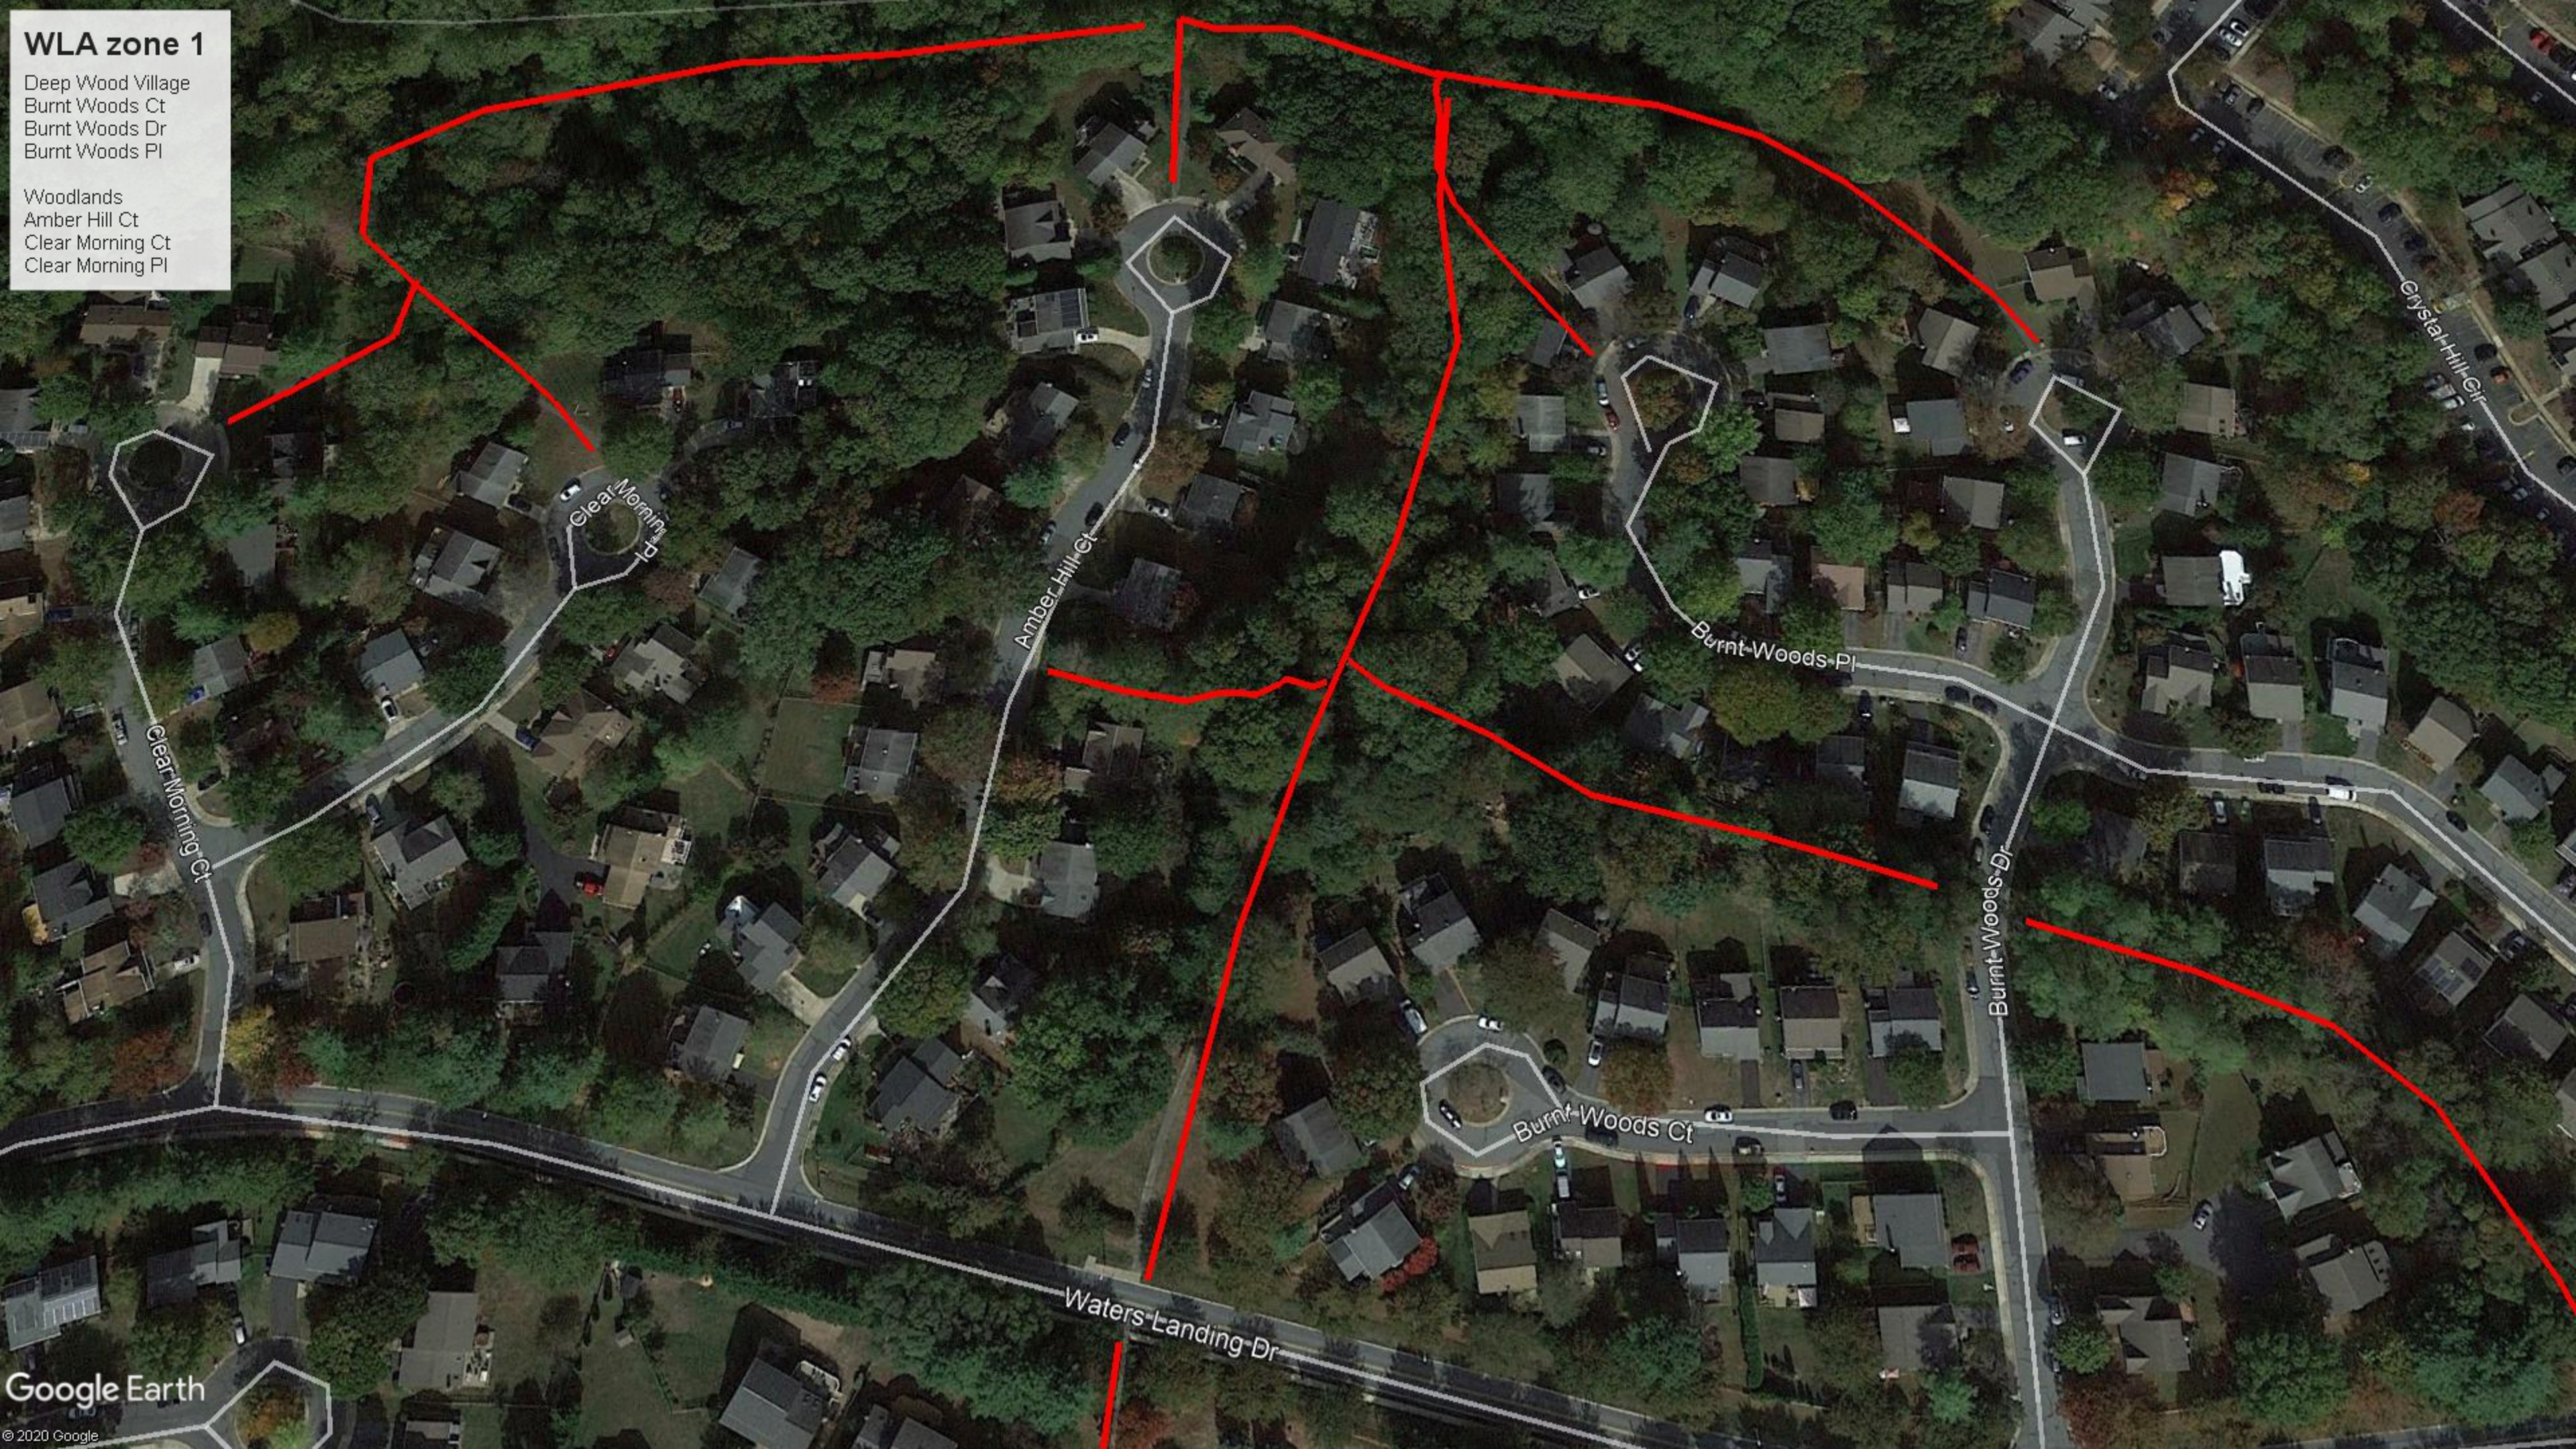

Waters Landing path system

WLA zone 1
Deep Wood Village
Burnt Woods Ct
Burnt Woods Dr
Burnt Woods Pl

Woodlands
Amber Hill Ct
Clear Morning Ct
Clear Morning Pl

Clear Morning Ct

Amber Hill Ct

Burnt Woods Pl

Clear Morning Ct

Burnt Woods Dr

Burnt Woods Ct

Waters Landing Dr

Crystal Hill Cir

WLA zone 2
LakeForest
Cloverdale Pl
Neerwinder Ct
Neerwinder St

Highlands
Spinning Wheel Dr
Anndyke Wy

LakeCrest
Staffordshire Dr
Staffordshire Pl
Lowfield Dr

WLA zone 3

- LakeForest
Neerwinder Ct
- LakeCrest
Staffordshire Dr
Staffordshire Pl
Lowfield Dr
- Waterbury Downs North
White Church Ct
White Church Ct

WLA zone 4
Country Lake
Afternoon Ln

Sunridge
Summersong Ln

Village
Amethyst Ln

Rec A/Community Center
Father Hurley Blvd.