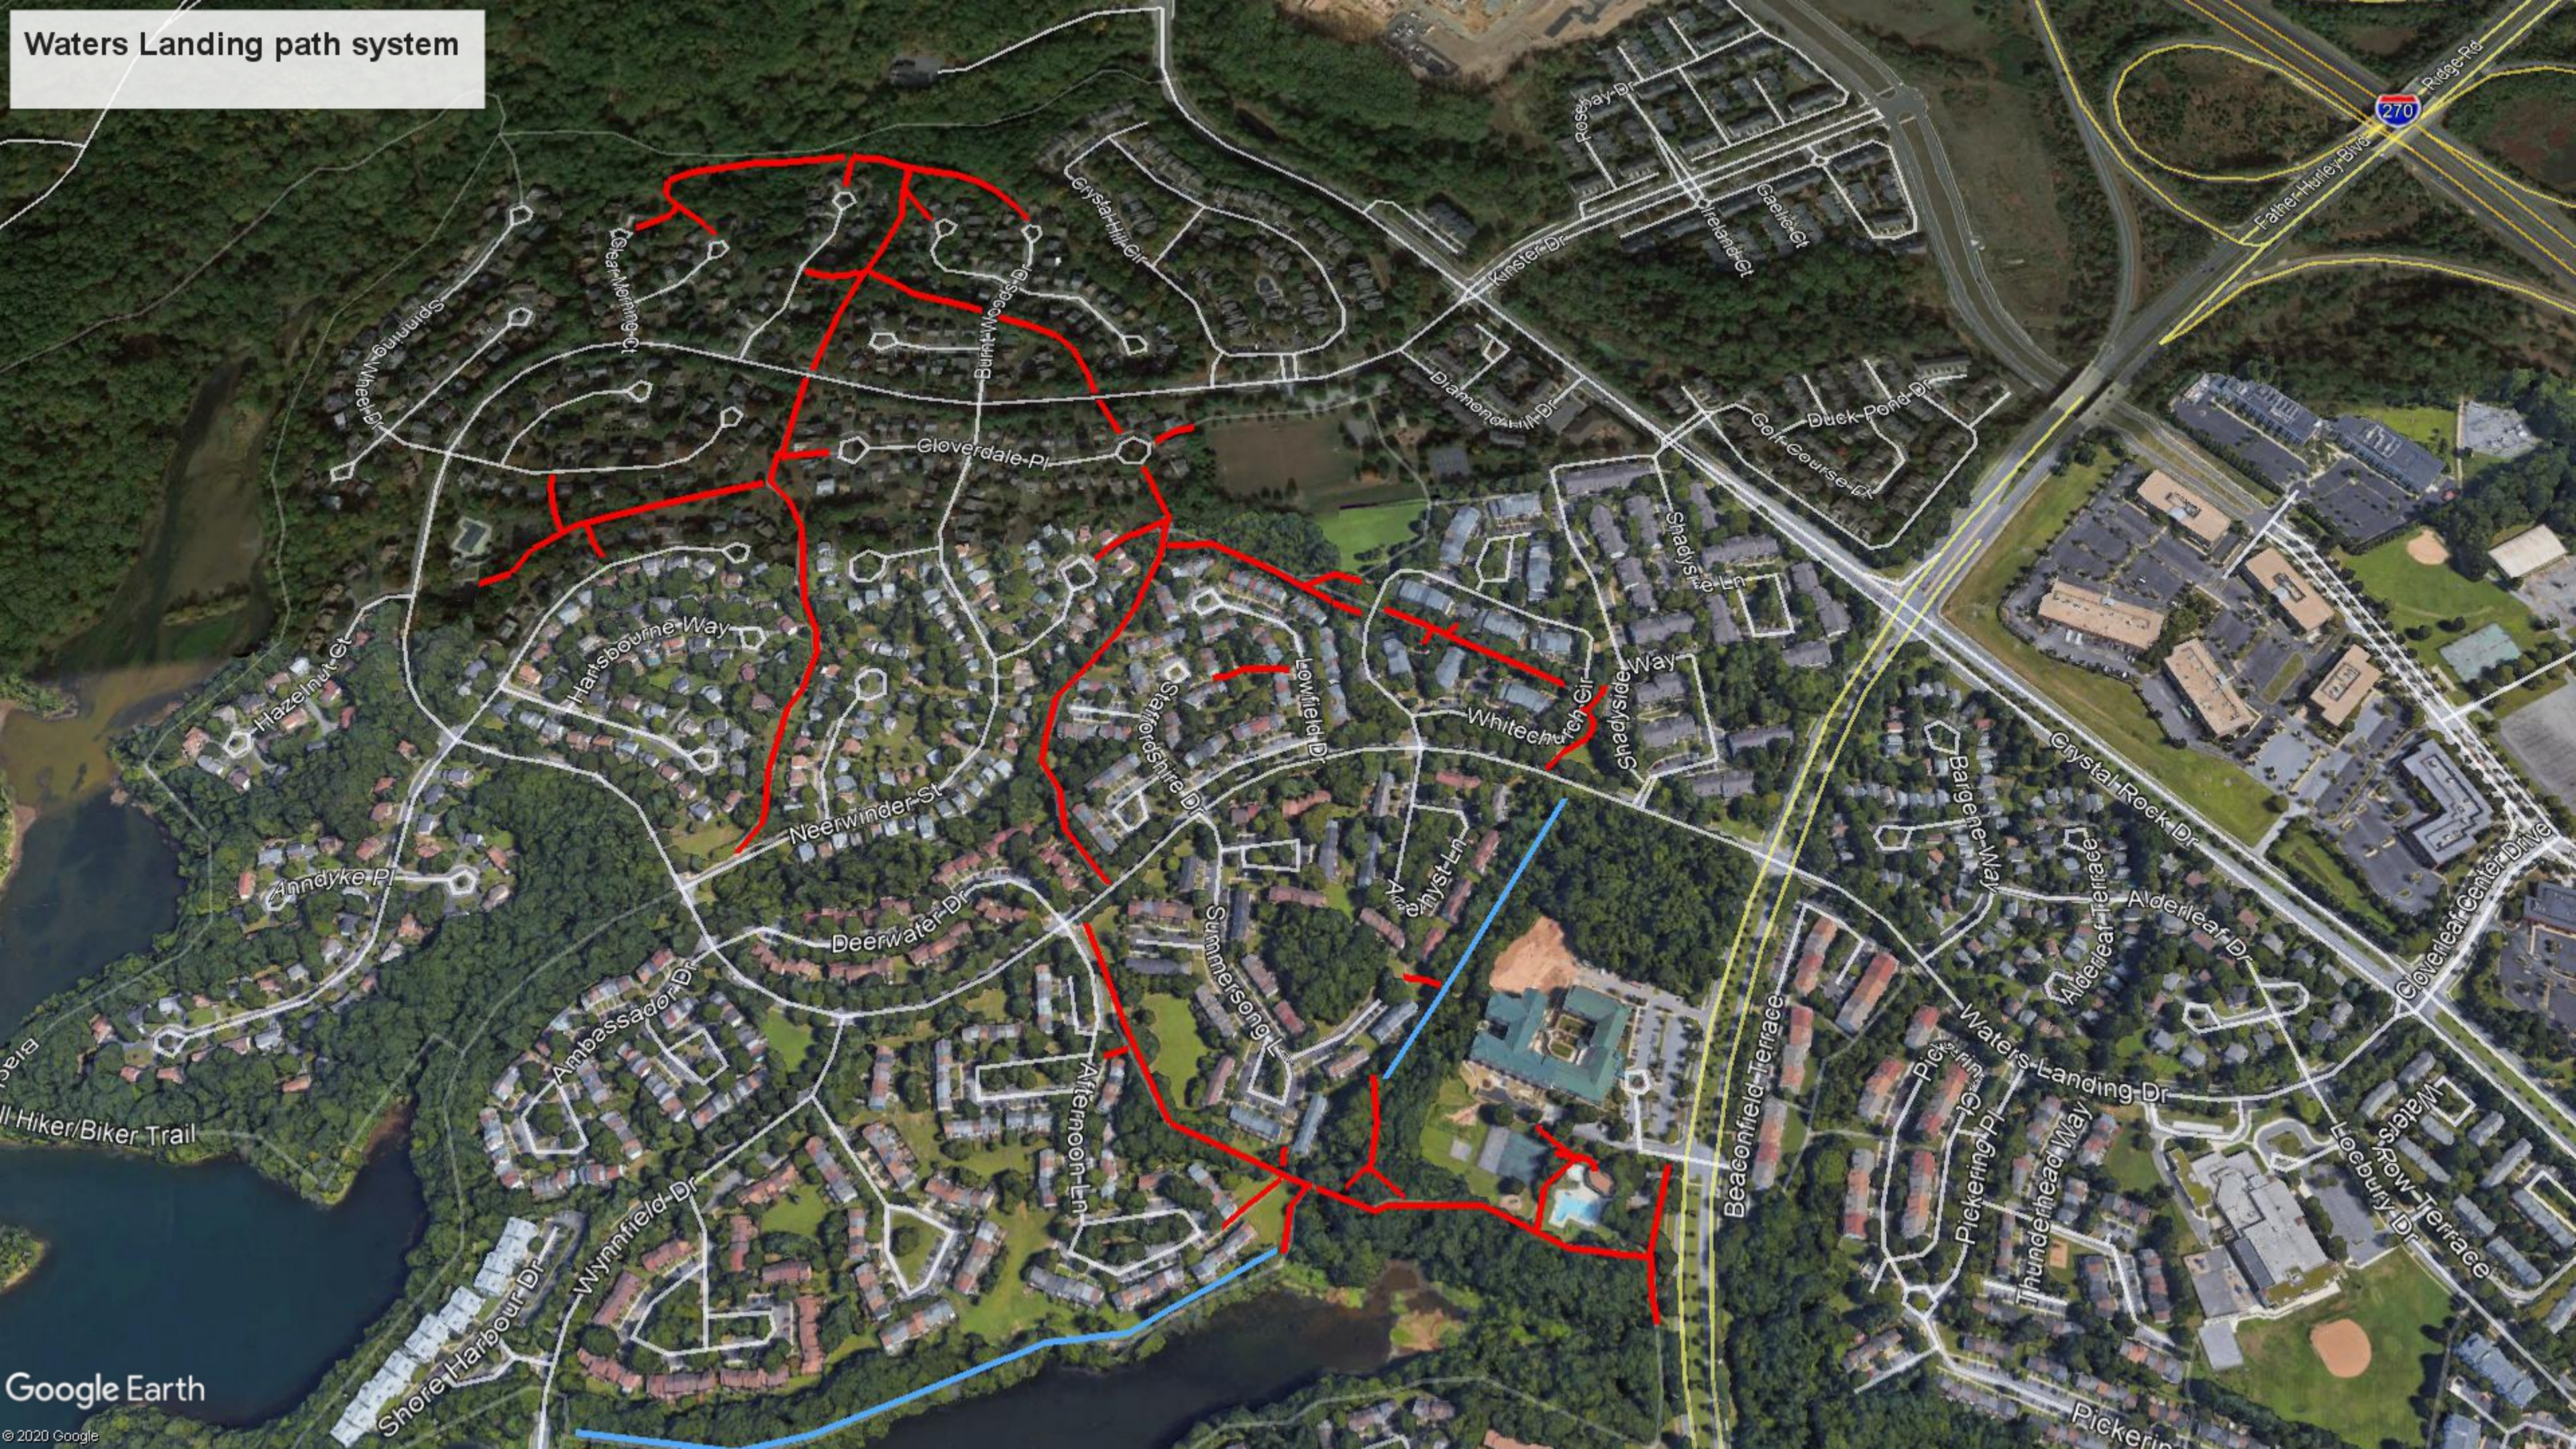

Waters Landing path system

WLA zone 1
Deep Wood Village
Burnt Woods Ct
Burnt Woods Dr
Burnt Woods Pl

Woodlands
Amber Hill Ct
Clear Morning Ct
Clear Morning Pl

Clear Morning Ct

Amber Hill Ct

Burnt Woods Pl

Clear Morning Ct

Burnt Woods Dr

Burnt Woods Ct

Waters Landing Dr

Crystal Hill Cir

WLA zone 2
LakeForest
Cloverdale Pl
Neerwinder Ct
Neerwinder St

Highlands
Spinning Wheel Dr
Anndyke Wy

LakeCrest
Staffordshire Dr
Staffordshire Pl
Lowfield Dr

WLA zone 3

- LakeForest
Neerwinder Ct
- LakeCrest
Staffordshire Dr
Staffordshire Pl
Lowfield Dr
- Waterbury Downs North
White Church Ct
White Church Ct

WLA zone 4
Country Lake
Afternoon Ln

Sunridge
Summersong Ln

Village
Amethyst Ln

Rec A/Community Center
Father Hurley Blvd.