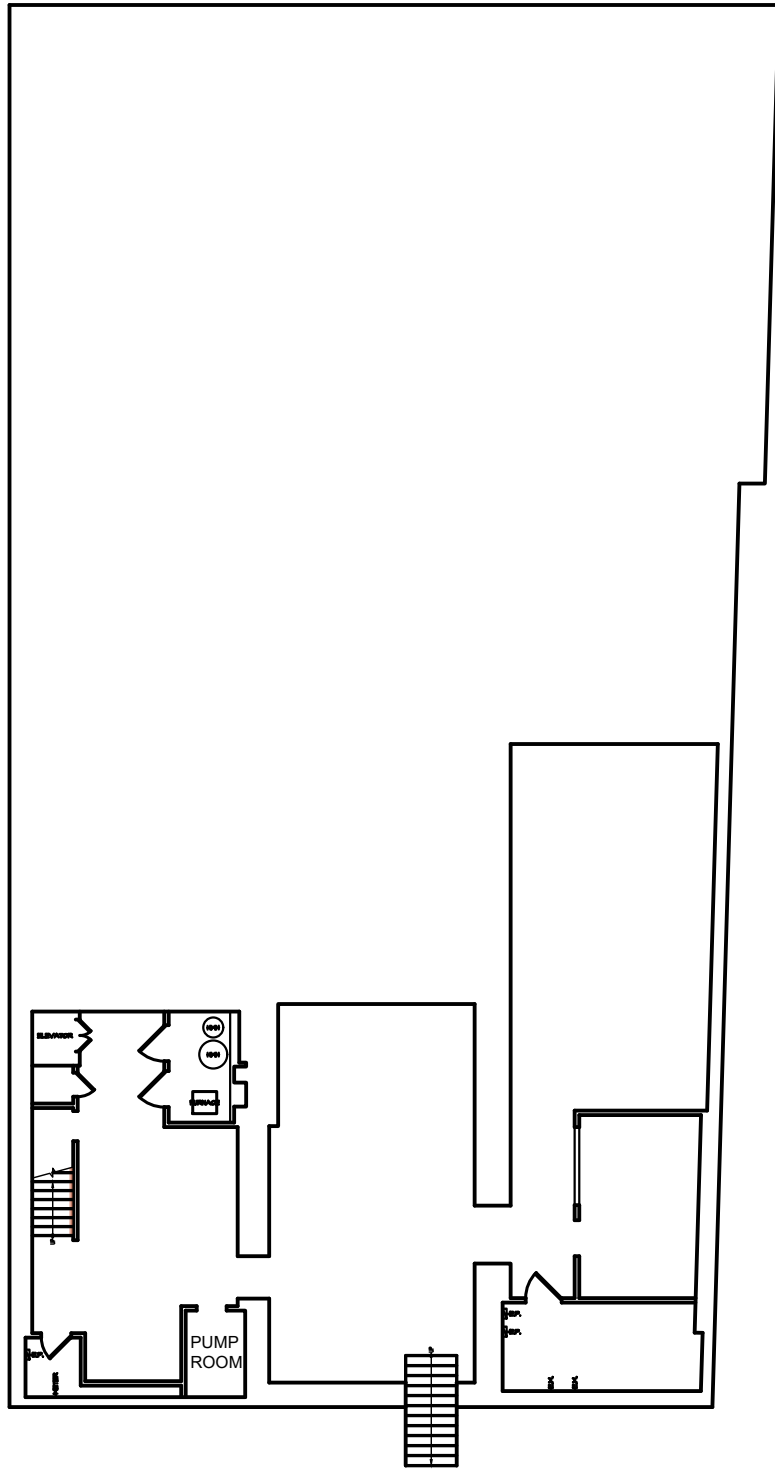

First Floor

SCALE: 1/16"=1'-0"

7,128 Sq.Ft.

← WEST SIDE AVE →

Second Floor

SCALE: 1/16"=1'-0"

6,001 Sq.Ft.

← WEST SIDE AVE →

Third Floor

SCALE: 1/16"=1'-0"

4,962 Sq.Ft.

← WEST SIDE AVE →

Basement

SCALE: 1/16"=1'-0"

2,500 Sq.Ft.

← WEST SIDE AVE →