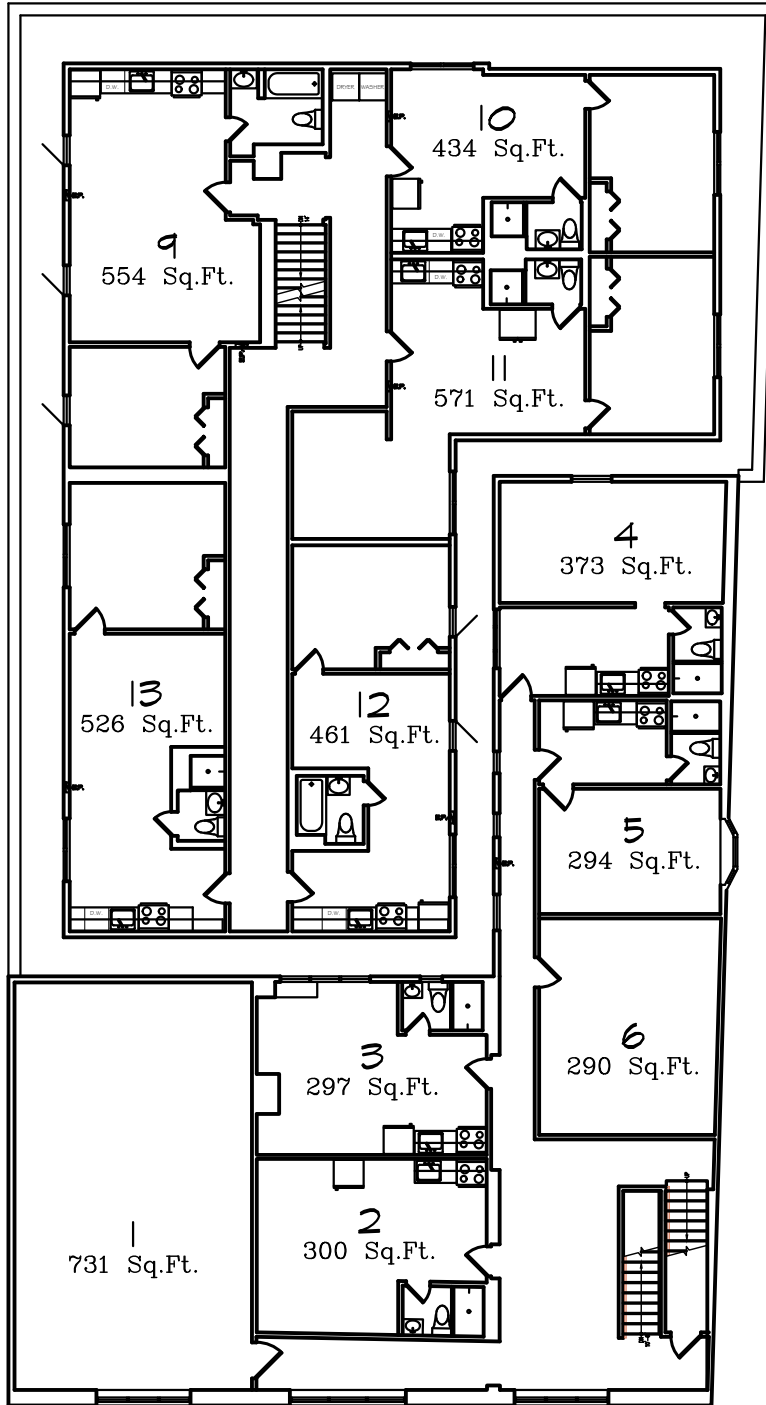

First Floor

SCALE: 1/16"=1'-0"

7,128 Sq.Ft.

← WEST SIDE AVE →

Second Floor

SCALE: 1/16"=1'-0"

6,001 Sq.Ft.

← WEST SIDE AVE →

Third Floor

SCALE: 1/16"=1'-0"

4,962 Sq.Ft.

← WEST SIDE AVE →

Basement

SCALE: 1/16"=1'-0"

2,500 Sq.Ft.

← WEST SIDE AVE →