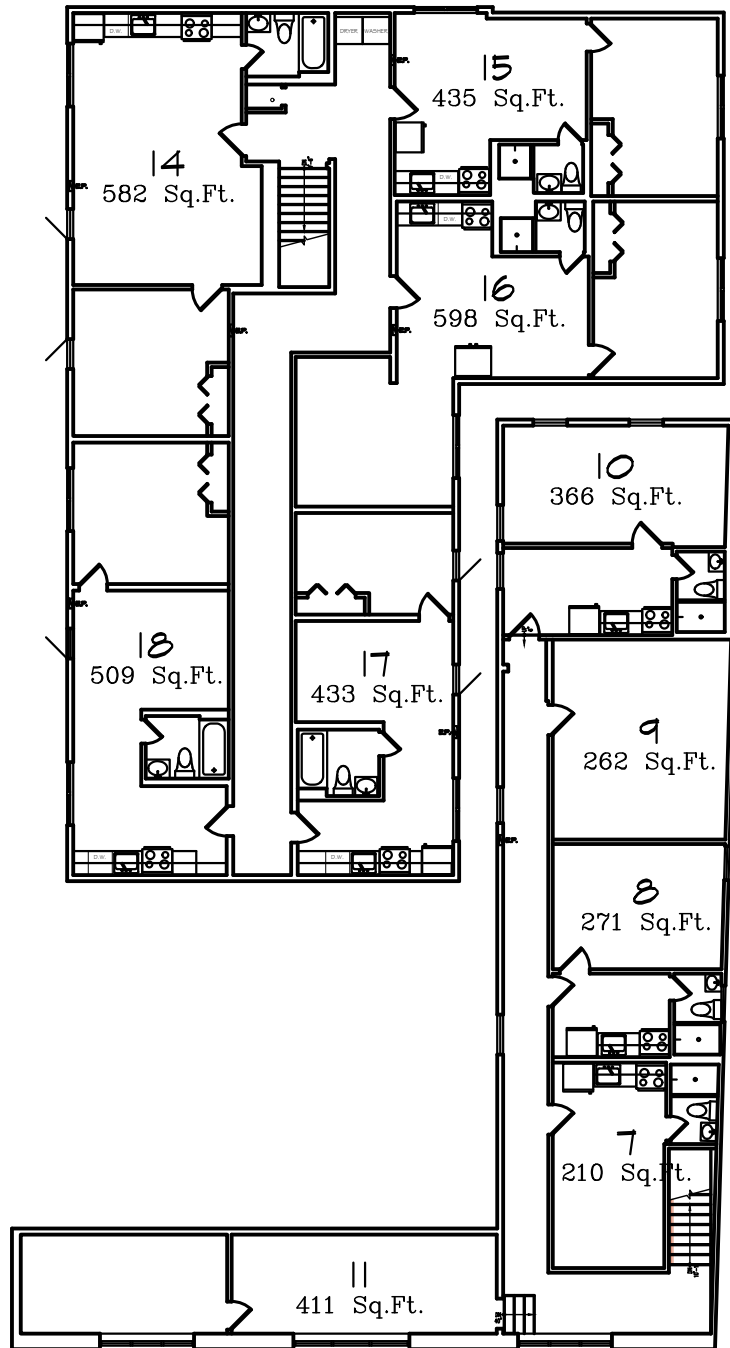

First Floor

SCALE: 1/16"=1'-0"

7,128 Sq.Ft.

← WEST SIDE AVE →

Second Floor

SCALE: 1/16"=1'-0"

6,001 Sq.Ft.

← WEST SIDE AVE →

Third Floor

SCALE: 1/16"=1'-0"

4,962 Sq.Ft.

← WEST SIDE AVE →

Basement

SCALE: 1/16"=1'-0"

2,500 Sq.Ft.

← WEST SIDE AVE →