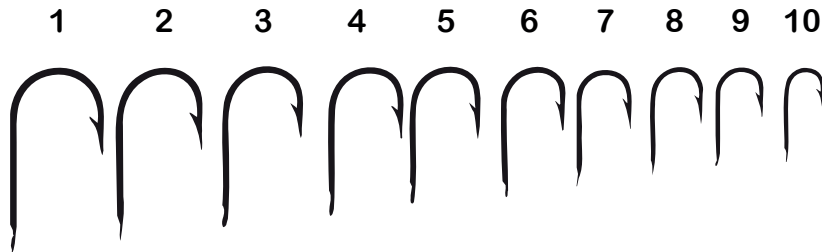

EFT

ICONS GUIDE

-  Needle point
-  Beak point
-  Reversed point
-  Forged point
-  Spade End

HOOK FINISH

-  Nickel NI
-  Black BL
-  Black Nickel BN
-  Cured Tin TN

421

3/0 2/0 1/0 1 2 3 4 5 6 7 8 9 10

505

1 2 3 4 5 6 7 8

515

521

EFT

ICONS GUIDE

-  Needle point
-  Beak point
-  Reversed point
-  Forged point
-  Spade End

HOOK FINISH

-  Nickel NI
-  Black BL
-  Black Nickel BN
-  Cured Tin TN