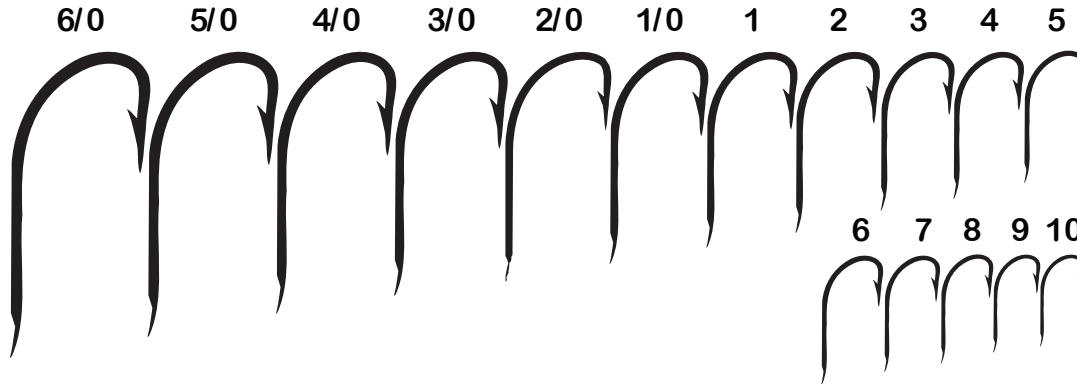

EFT

ICONS GUIDE

-  Needle point
-  Beak point
-  Reversed point
-  Forged point
-  Spade End

HOOK FINISH

-  Nickel NI
-  Black BL
-  Black Nickel BN
-  Cured Tin TN

421

3/0 2/0 1/0 1 2 3 4 5 6 7 8 9 10

505

1 2 3 4 5 6 7 8

515

521

EFT

ICONS GUIDE

-  Needle point
-  Beak point
-  Reversed point
-  Forged point
-  Spade End

HOOK FINISH

-  Nickel NI
-  Black BL
-  Black Nickel BN
-  Cured Tin TN