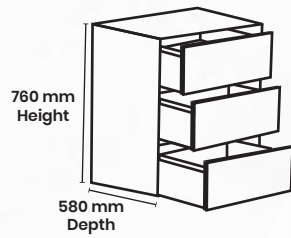

# Standart dimensions

Upper Cabinet

Upper Cabinet with appliances

Slimline

Tower with Drawer Base

Tower with Box Base

Larder

Oven Unit

Drawer Unit

Drawer Unit

With Skirting: 2140mm + 100mm = 2240mm

With Skirting: 760mm + 100mm = 860mm

Island

Island

With Skirting: 760mm + 100mm = 860mm

*Wood Effect*