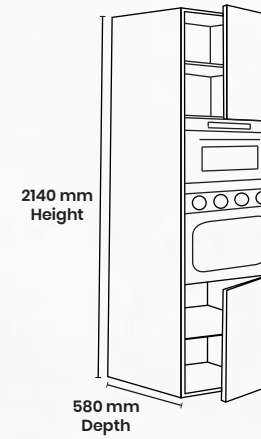

# Standart dimensions

Upper Cabinet

Upper Cabinet with appliances

Slimline

Tower with Drawer Base

Tower with Box Base

Larder

Oven Unit

Drawer Unit

Drawer Unit

With Skirting: 2140mm + 100mm = 2240mm

With Skirting: 760mm + 100mm = 860mm

Island

Island

With Skirting: 760mm + 100mm = 860mm

*Wood Effect*