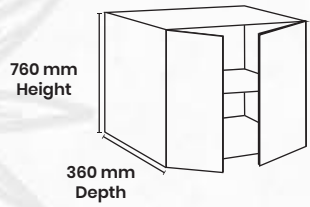

Standart dimensions

Upper Cabinet