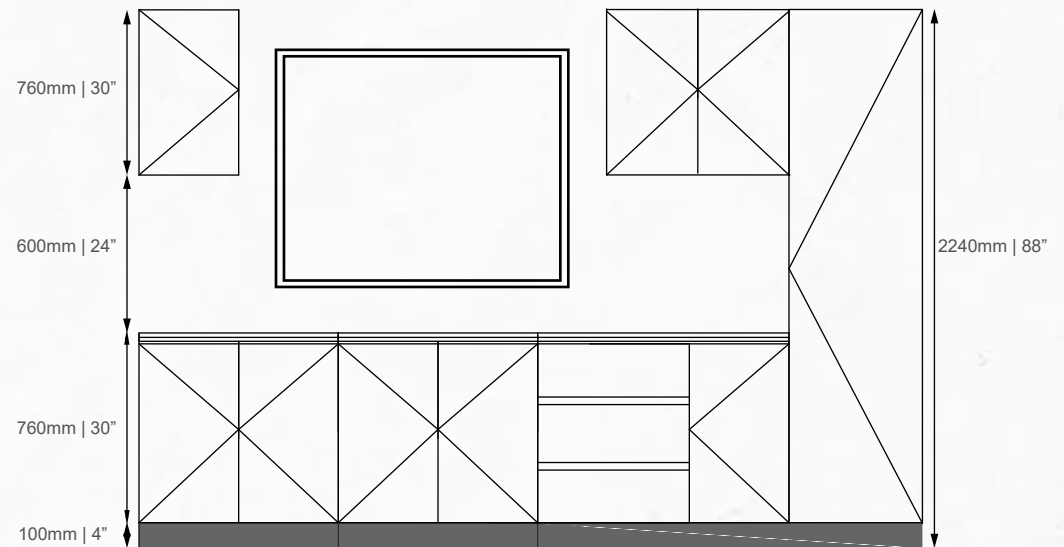

Drawer Unit

Drawer Unit

With Skirting: 2140mm + 100mm = 2240mm

With Skirting: 760mm + 100mm = 860mm

Island

Island

With Skirting: 760mm + 100mm = 860mm

*Wood Effect*