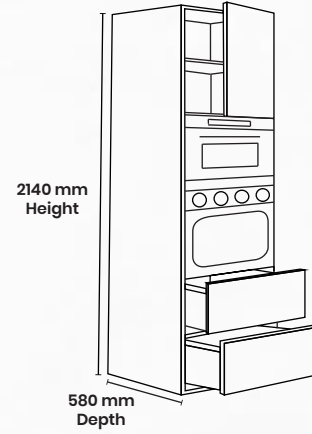

# Standart dimensions

Upper Cabinet

Upper Cabinet with appliances

Slimline

Tower with Drawer Base

Tower with Box Base

Larder

Oven Unit

Drawer Unit

Drawer Unit

With Skirting: 2140mm + 100mm = 2240mm

With Skirting: 760mm + 100mm = 860mm

Island

Island

With Skirting: 760mm + 100mm = 860mm

*Wood Effect*