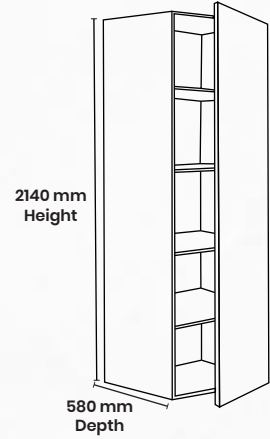

# Standart dimensions

Upper Cabinet

Upper Cabinet with appliances

Slimline

Tower with Drawer Base

Tower with Box Base

Larder

Oven Unit

Drawer Unit

Drawer Unit

With Skirting: 2140mm + 100mm = 2240mm

With Skirting: 760mm + 100mm = 860mm

Island

Island

With Skirting: 760mm + 100mm = 860mm

*Wood Effect*