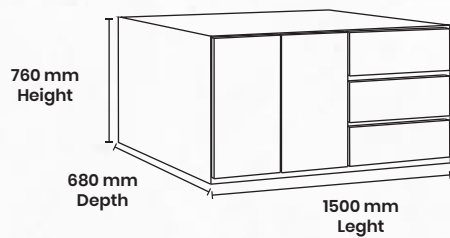

Drawer Unit

Drawer Unit

With Skirting: 2140mm + 100mm = 2240mm

With Skirting: 760mm + 100mm = 860mm

Island

Island

With Skirting: 760mm + 100mm = 860mm

*Wood Effect*