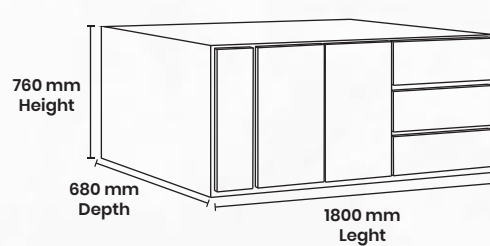

Drawer Unit

Drawer Unit

With Skirting: 2140mm + 100mm = 2240mm

With Skirting: 760mm + 100mm = 860mm

Island

Island

With Skirting: 760mm + 100mm = 860mm

*Wood Effect*