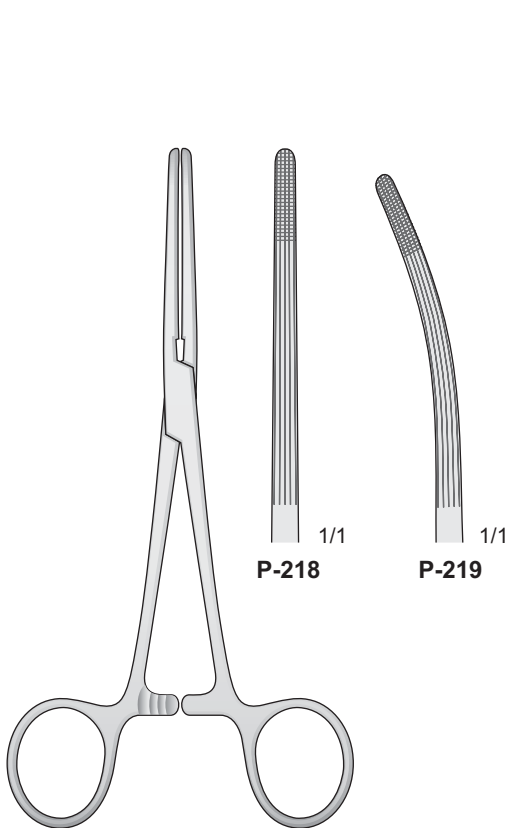

ROCHESTER-CARMALT
P-218/P-219
160 mm