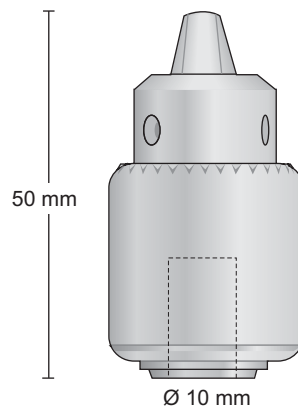

Inox
ORIGINAL JACOBS

LS-236
50 mm