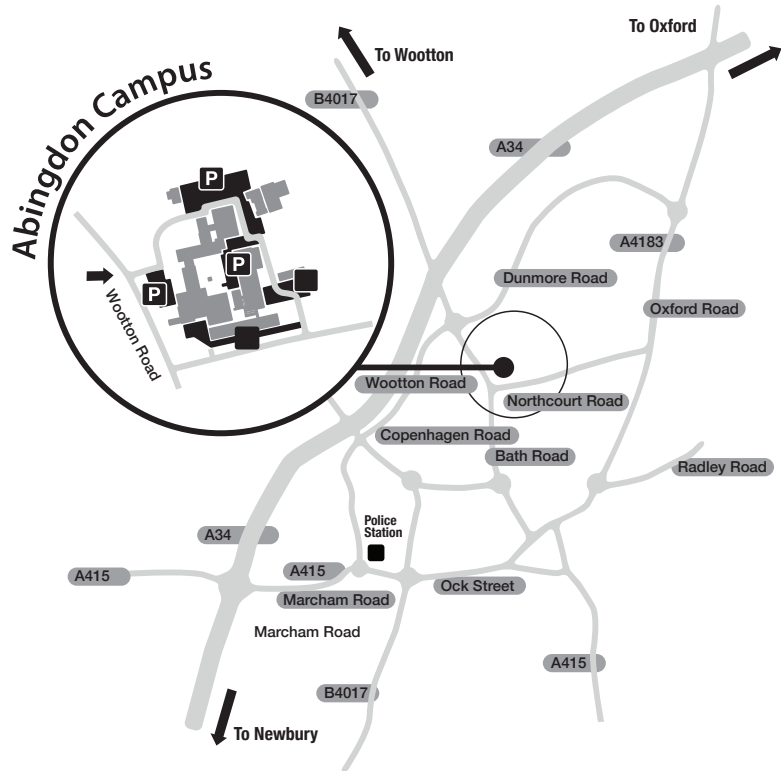

SUN 28th April

10:00am-5:00pm

Abingdon & Witney College

Abingdon, Oxon OX14 1GG

Book tickets online:

www.thamescon.co.uk

Please use Wootton Road Entrance

THAMES CON at
Abingdon & Witney College
SatNav: OX14 1GG