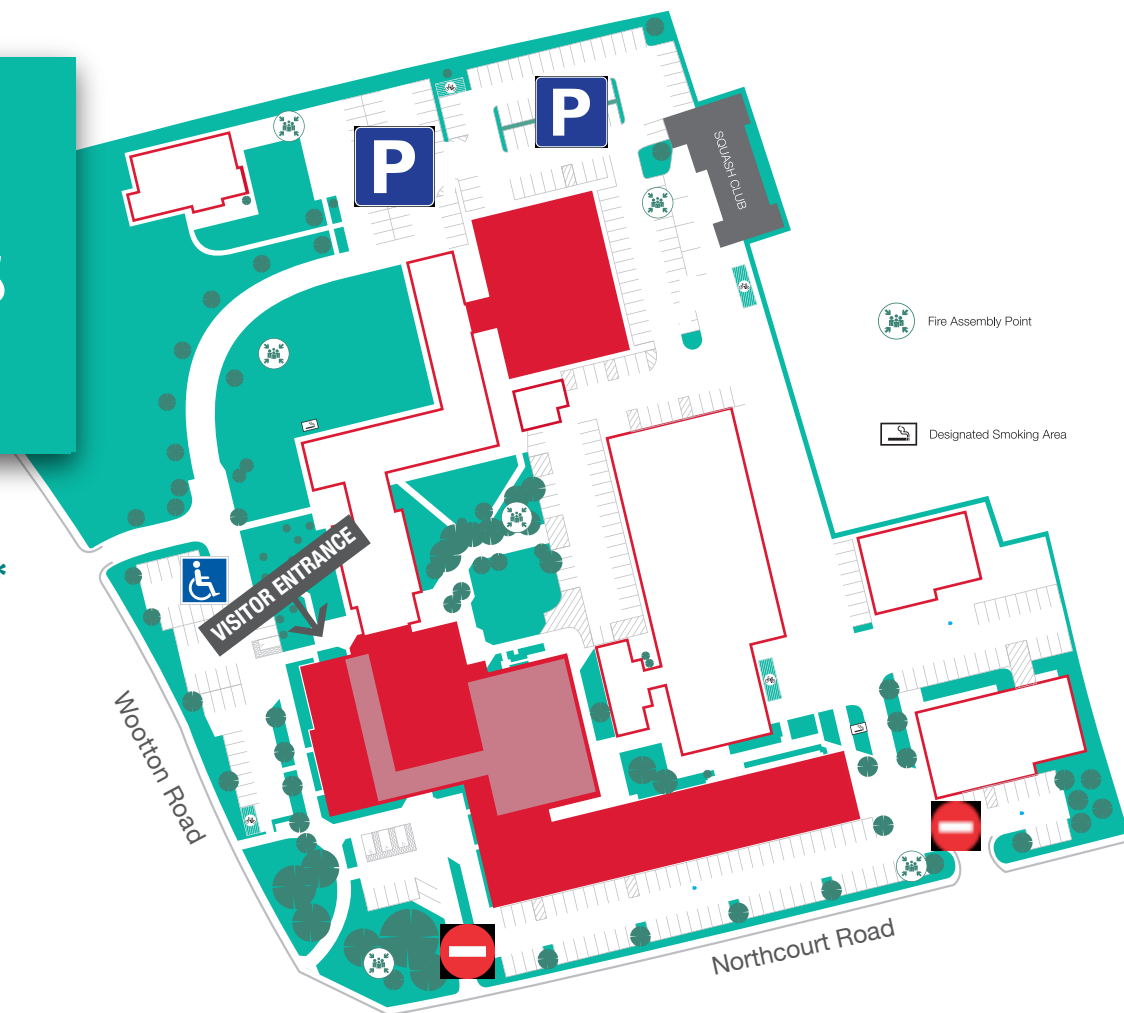

SUN 28th April

10:00am-5:00pm

Abingdon & Witney College

Abingdon, Oxon OX14 1GG

Book tickets online:

www.thamescon.co.uk

Please use Wootton Road Entrance

THAMES CON at
Abingdon & Witney College
SatNav: OX14 1GG